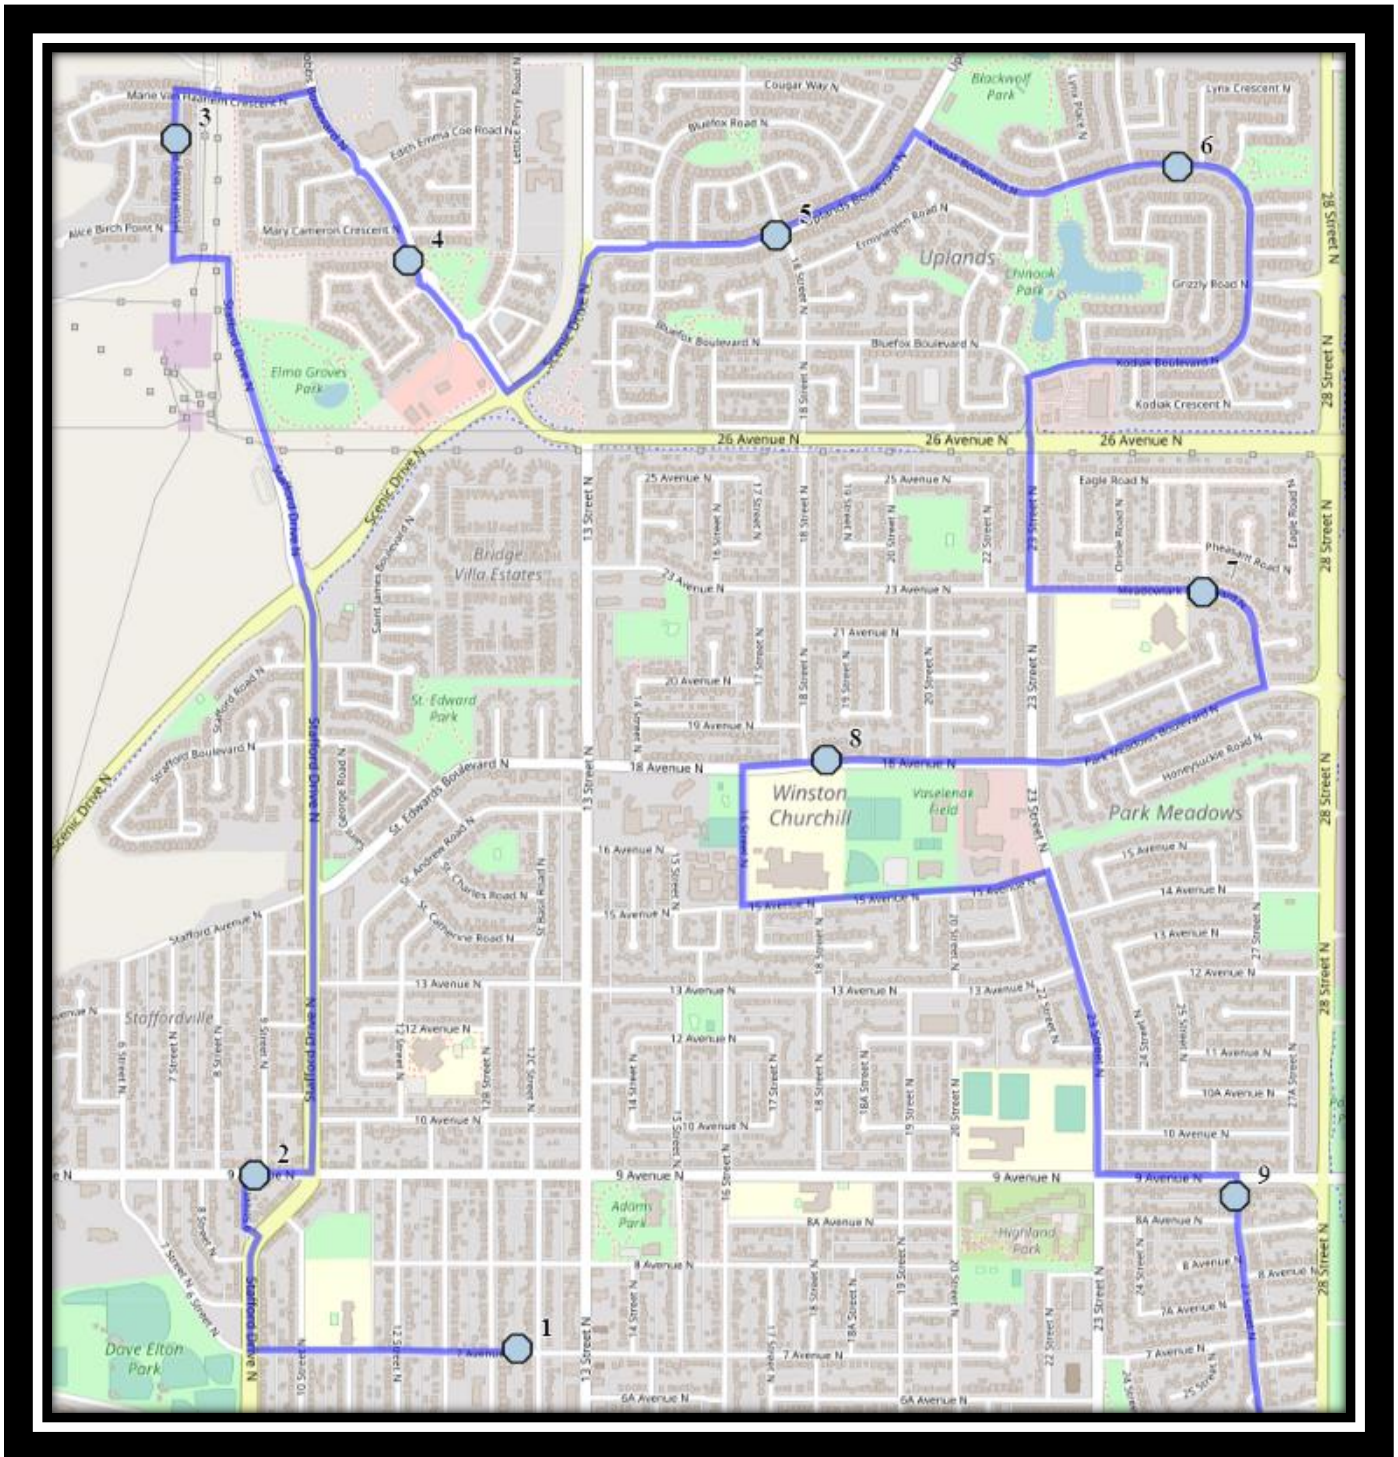

Paterson Express

REVISED: August 15, 2023

EFFECTIVE: September 5, 2023

PM Route same direction as AM

Gilbert Paterson Middle School – 2109 12 Ave South – (403) 329-0125

Please arrive 10 minutes before scheduled pick up and drop off times. Times shown may vary due to weather & traffic conditions.

Paterson Express

REVISED: August 15, 2023

EFFECTIVE: September 5, 2023

Monday - Friday

- #1 - 7:09 AM - 7 Ave North Westbound - west of 12C St at alley
- #2 - 7:12 AM - 9 Ave North Eastbound - east of 9 St N intersection
- #3 - 7:16 AM - Jessie Mcleay Rd N Northbound - south of Marie Van Haarlem Cres N
- #4 - 7:17 AM - Mildred Dobbs Blvd N Southbound - south of Mary Cameron at alley
- #5 - 7:20 AM - Uplands Blvd N Eastbound - west of Erminedale Blvd N
- #6 - 7:22 AM - Kodiak Blvd North Eastbound -east of Lynx Rd at mailboxes
- #7 - 7:25 AM - Meadowlark Blvd North Eastbound - at Robin Rd road sign post
- #8 - 7:28 AM - 18 Ave North Westbound - east of 18 St N across from baseball diamond
- #9 - 7:31 AM - 27 Street North Southbound - south of 9 Ave N before alley
- #10 - 7:40 AM - Gilbert Paterson Middle

Paterson Express

REVISED: August 15, 2023

EFFECTIVE: September 5, 2023

Wednesday Early Out

- #1 - 2:07 PM - Gilbert Paterson Middle
- #2 - 2:13 PM - 7 Ave North Westbound - west of 12C St at alley
- #3 - 2:15 PM - 9 Ave North Eastbound - east of 9 St N intersection
- #4 - 2:19 PM - Jessie Mcleay Rd N Northbound - south of Marie Van Haarlem Cres N
- #5 - 2:21 PM - Mildred Dobbs Blvd N Southbound - south of Mary Cameron at alley
- #6 - 2:24 PM - Uplands Blvd N Eastbound - west of Erminedale Blvd N
- #7 - 2:26 PM - Kodiak Blvd North Eastbound -east of Lynx Rd at mailboxes
- #8 - 2:29 PM - Meadowlark Blvd North Eastbound - at Robin Rd road sign post
- #9 - 2:31 PM - 18 Ave North Westbound - east of 18 St N across from baseball diamond
- #10 - 2:36 PM - 27 Street North Southbound - south of 9 Ave N before alley