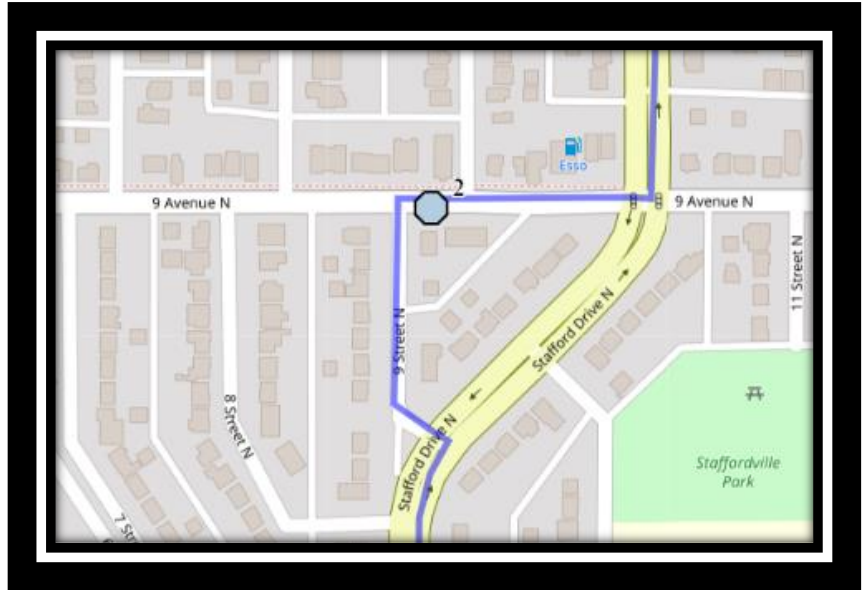

Paterson Express

REVISED: August 15, 2023

EFFECTIVE: September 5, 2023

Gilbert Paterson Middle School – 2109 12 Ave South – (403) 329-0125

Please arrive 10 minutes before scheduled pick up and drop off times. Times shown may vary due to weather & traffic conditions.

Bus routes and maps are subject to change. For the most up-to-date version, visit www.southland.ca/lethbridge.