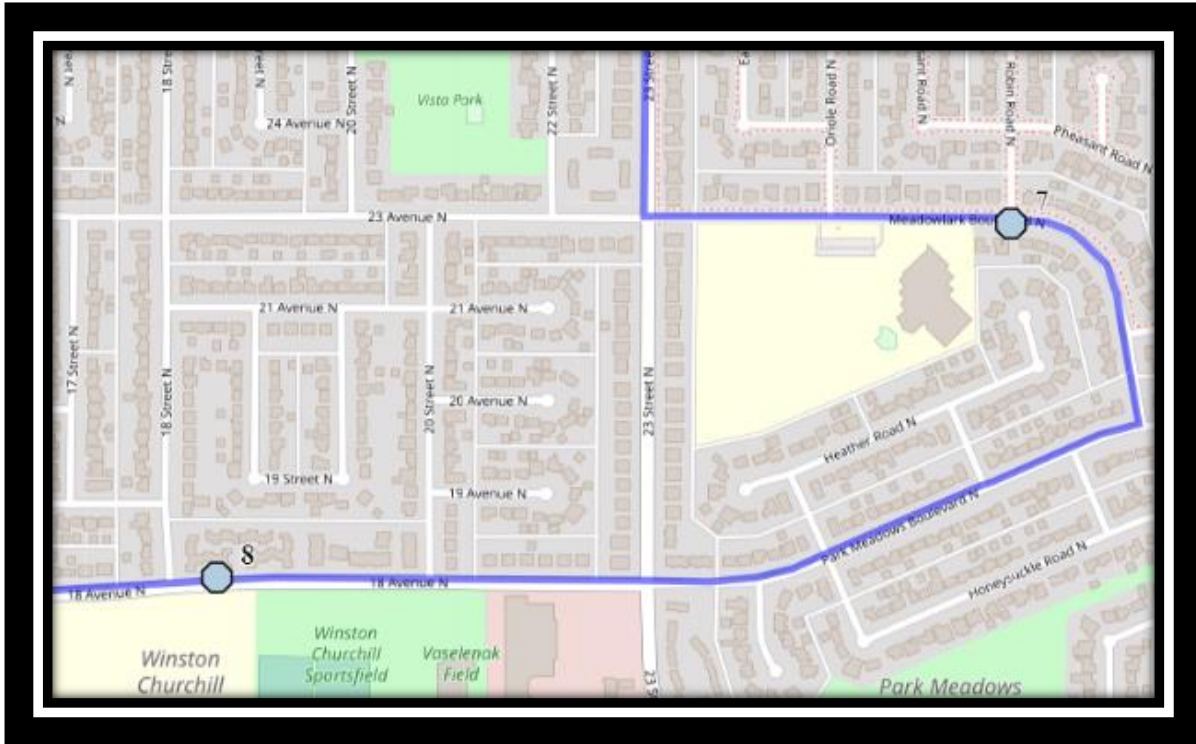

Paterson Express

REVISED: August 15, 2023

EFFECTIVE: September 5, 2023

Gilbert Paterson Middle School – 2109 12 Ave South – (403) 329-0125

Please arrive 10 minutes before scheduled pick up and drop off times. Times shown may vary due to weather & traffic conditions.

Bus routes and maps are subject to change. For the most up-to-date version, visit www.southland.ca/lethbridge.