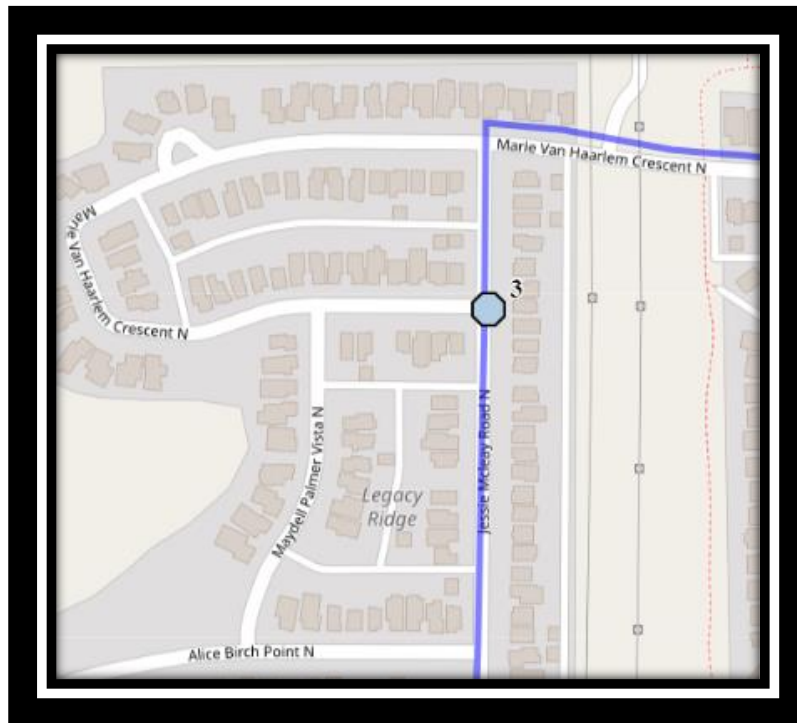

Paterson Express

REVISED: August 15, 2023

EFFECTIVE: September 5, 2023

Gilbert Paterson Middle School – 2109 12 Ave South – (403) 329-0125

Please arrive 10 minutes before scheduled pick up and drop off times. Times shown may vary due to weather & traffic conditions.

Bus routes and maps are subject to change. For the most up-to-date version, visit www.southland.ca/lethbridge.