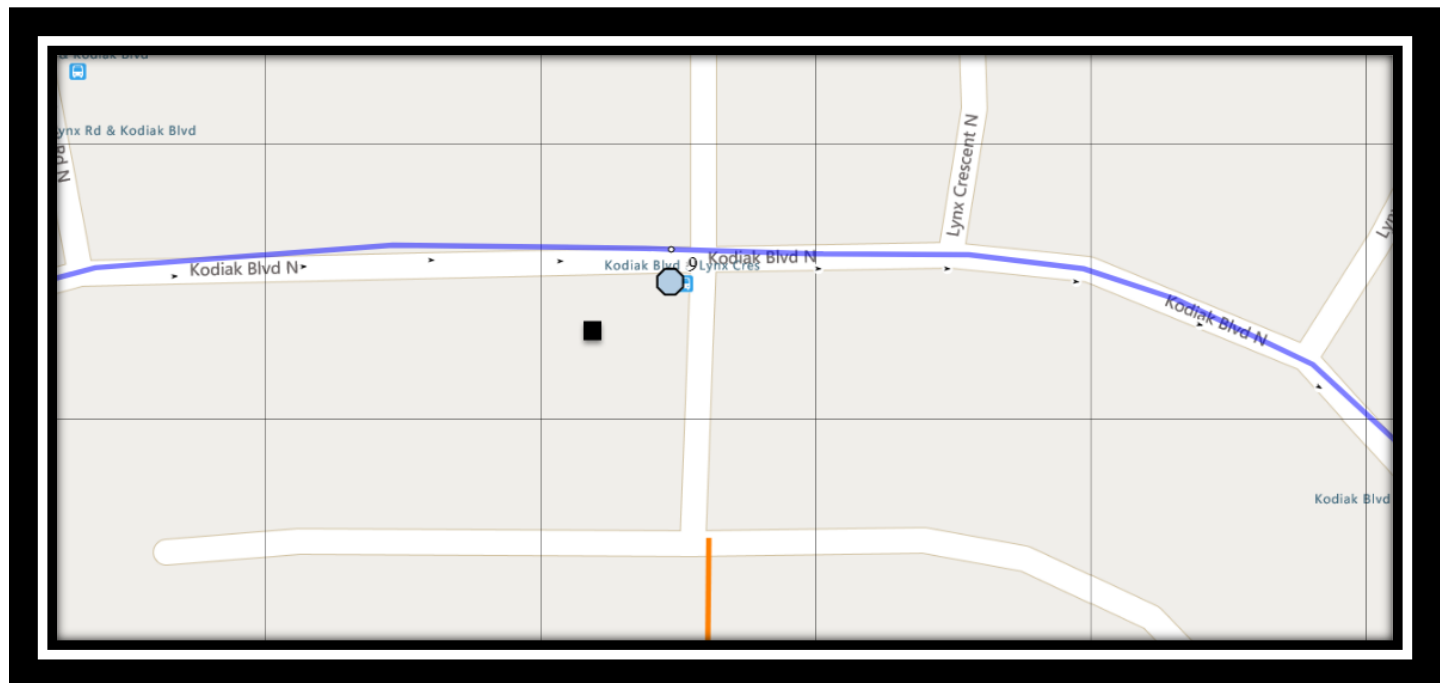

Paterson North

REVISED: September 19, 2023

EFFECTIVE: September 27, 2023

Gilbert Paterson Middle School – 2109 12 Ave South – (403) 329-0125

Please arrive 10 minutes before scheduled pick up and drop off times. Times shown may vary due to weather & traffic conditions.

Bus routes and maps are subject to change. For the most up-to-date version, visit www.southland.ca/lethbridge.