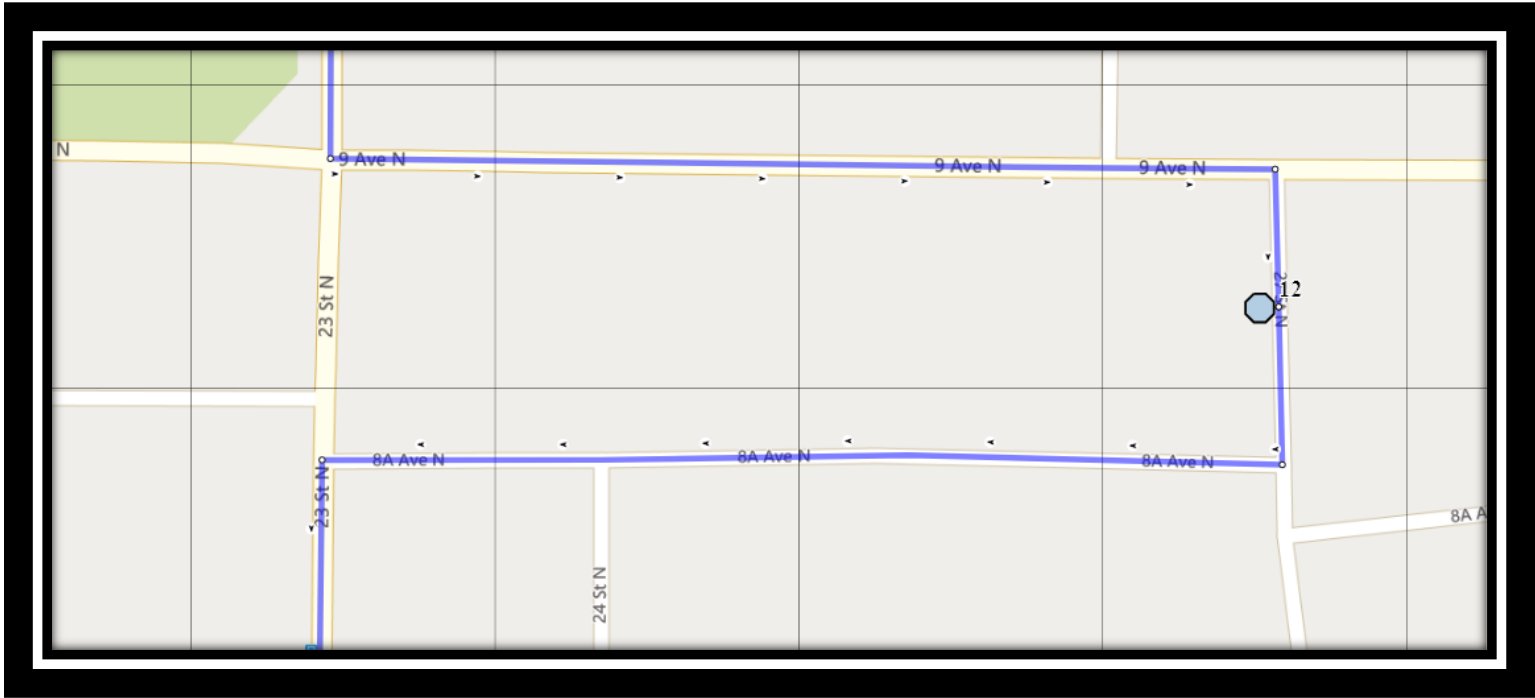

Paterson North

REVISED: September 19, 2023

EFFECTIVE: September 27, 2023

Gilbert Paterson Middle School – 2109 12 Ave South – (403) 329-0125

Please arrive 10 minutes before scheduled pick up and drop off times. Times shown may vary due to weather & traffic conditions.

Bus routes and maps are subject to change. For the most up-to-date version, visit www.southland.ca/lethbridge.