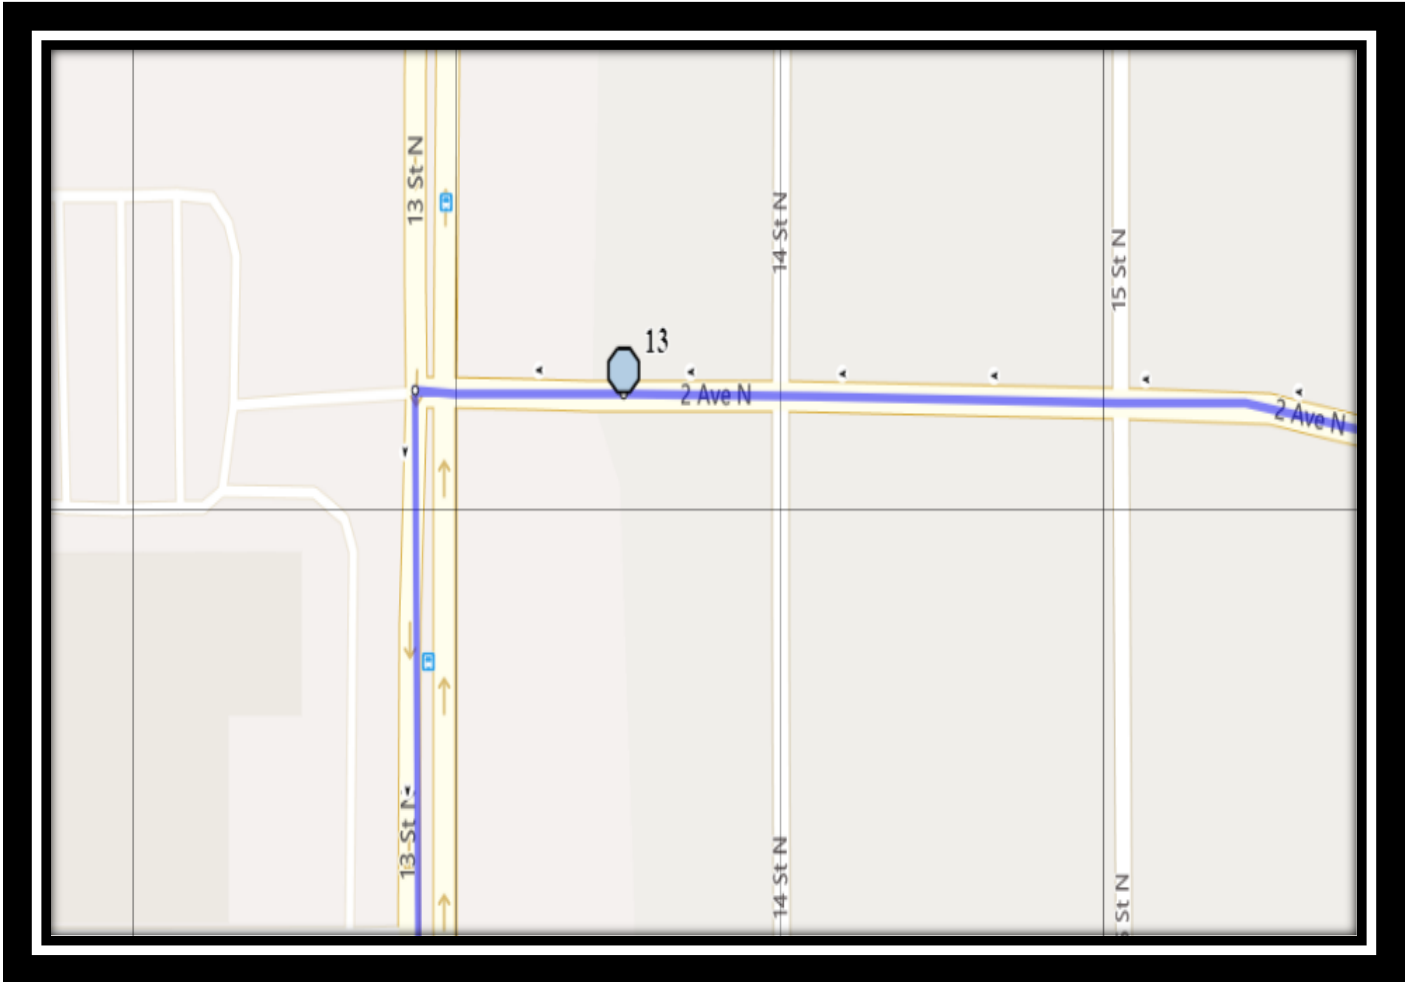

Paterson North

REVISED: September 19, 2023

EFFECTIVE: September 27, 2023

Gilbert Paterson Middle School – 2109 12 Ave South – (403) 329-0125

Please arrive 10 minutes before scheduled pick up and drop off times. Times shown may vary due to weather & traffic conditions.

Bus routes and maps are subject to change. For the most up-to-date version, visit www.southland.ca/lethbridge.