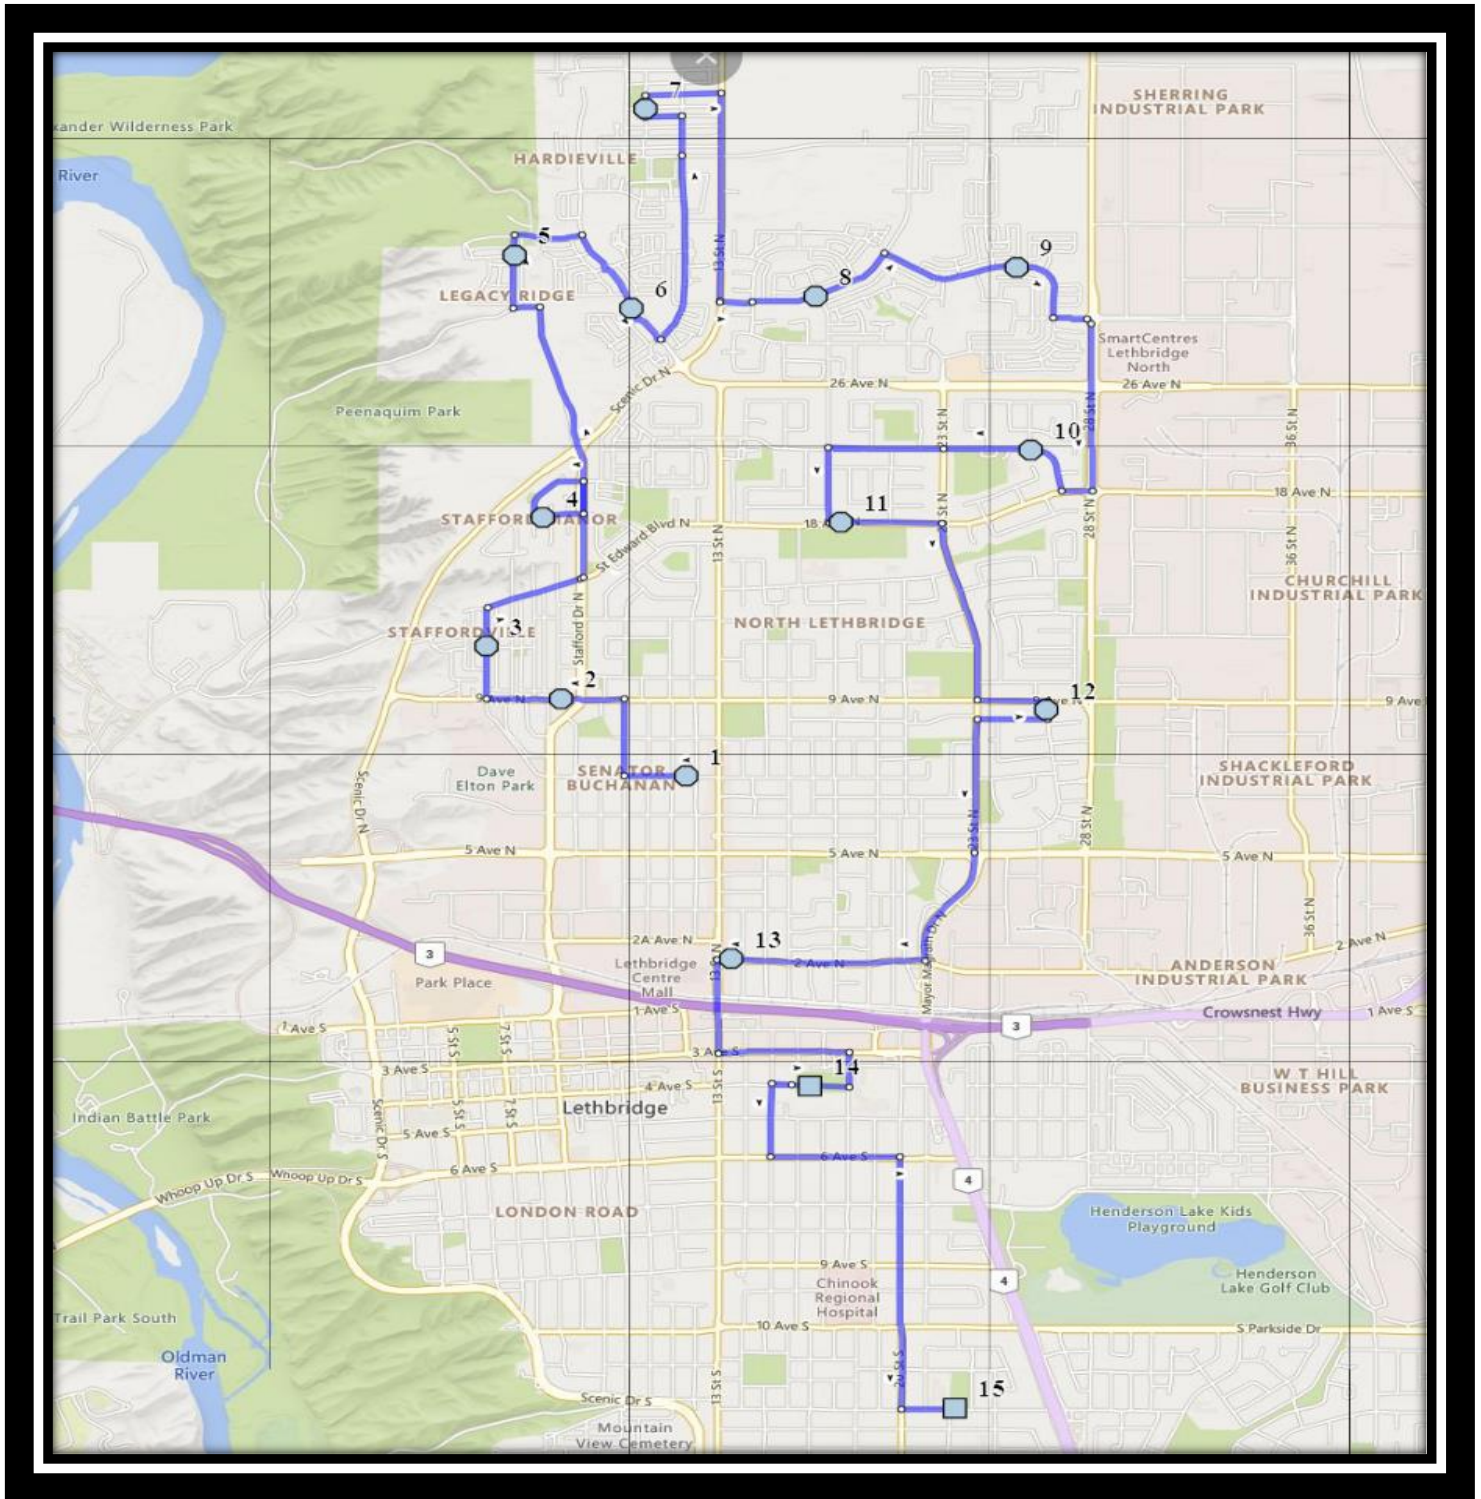

Paterson North

REVISED: September 19, 2023

EFFECTIVE: September 27, 2023

PM Route same direction as AM

Gilbert Paterson Middle School – 2109 12 Ave South – (403) 329-0125

Please arrive 10 minutes before scheduled pick up and drop off times. Times shown may vary due to weather & traffic conditions.