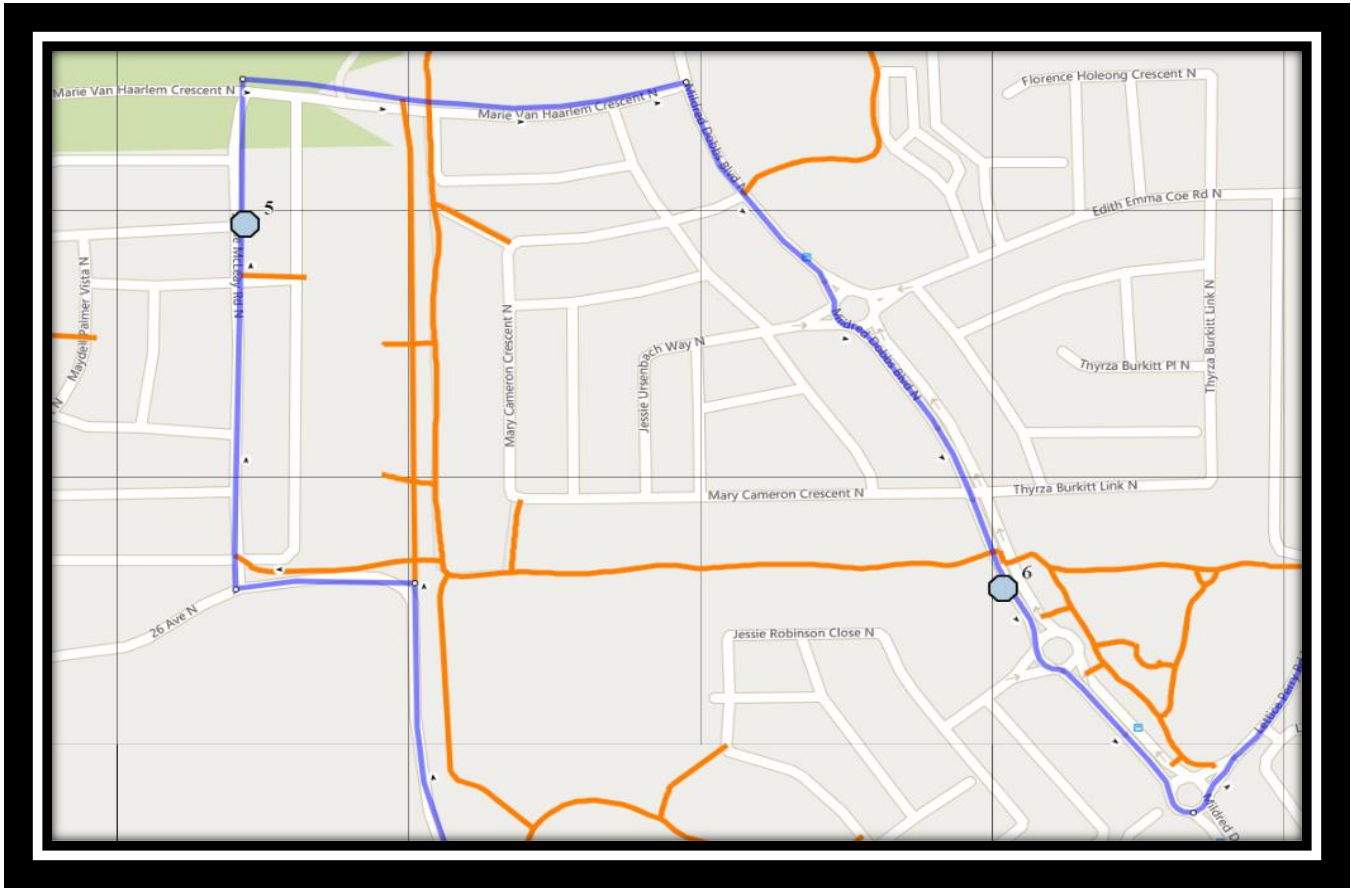

Paterson North

REVISED: September 19, 2023

EFFECTIVE: September 27, 2023

Gilbert Paterson Middle School – 2109 12 Ave South – (403) 329-0125

Please arrive 10 minutes before scheduled pick up and drop off times. Times shown may vary due to weather & traffic conditions.

Bus routes and maps are subject to change. For the most up-to-date version, visit www.southland.ca/lethbridge.