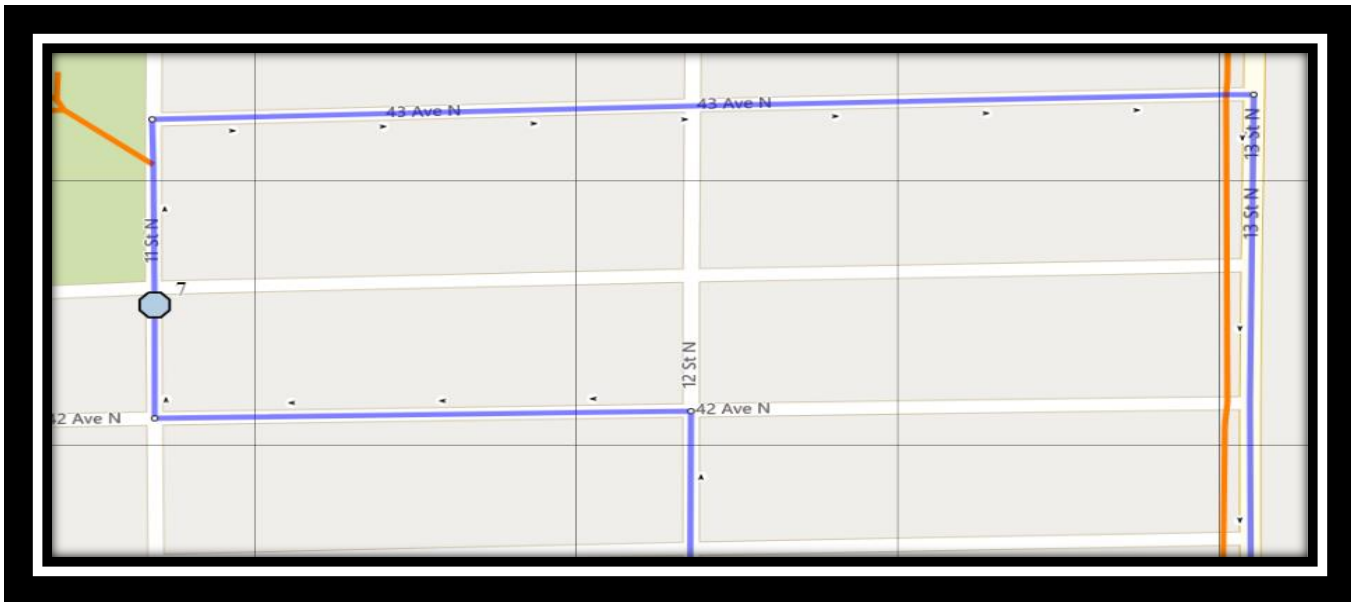

Paterson North

REVISED: September 19, 2023

EFFECTIVE: September 27, 2023

Gilbert Paterson Middle School – 2109 12 Ave South – (403) 329-0125

Please arrive 10 minutes before scheduled pick up and drop off times. Times shown may vary due to weather & traffic conditions.

Bus routes and maps are subject to change. For the most up-to-date version, visit www.southland.ca/lethbridge.