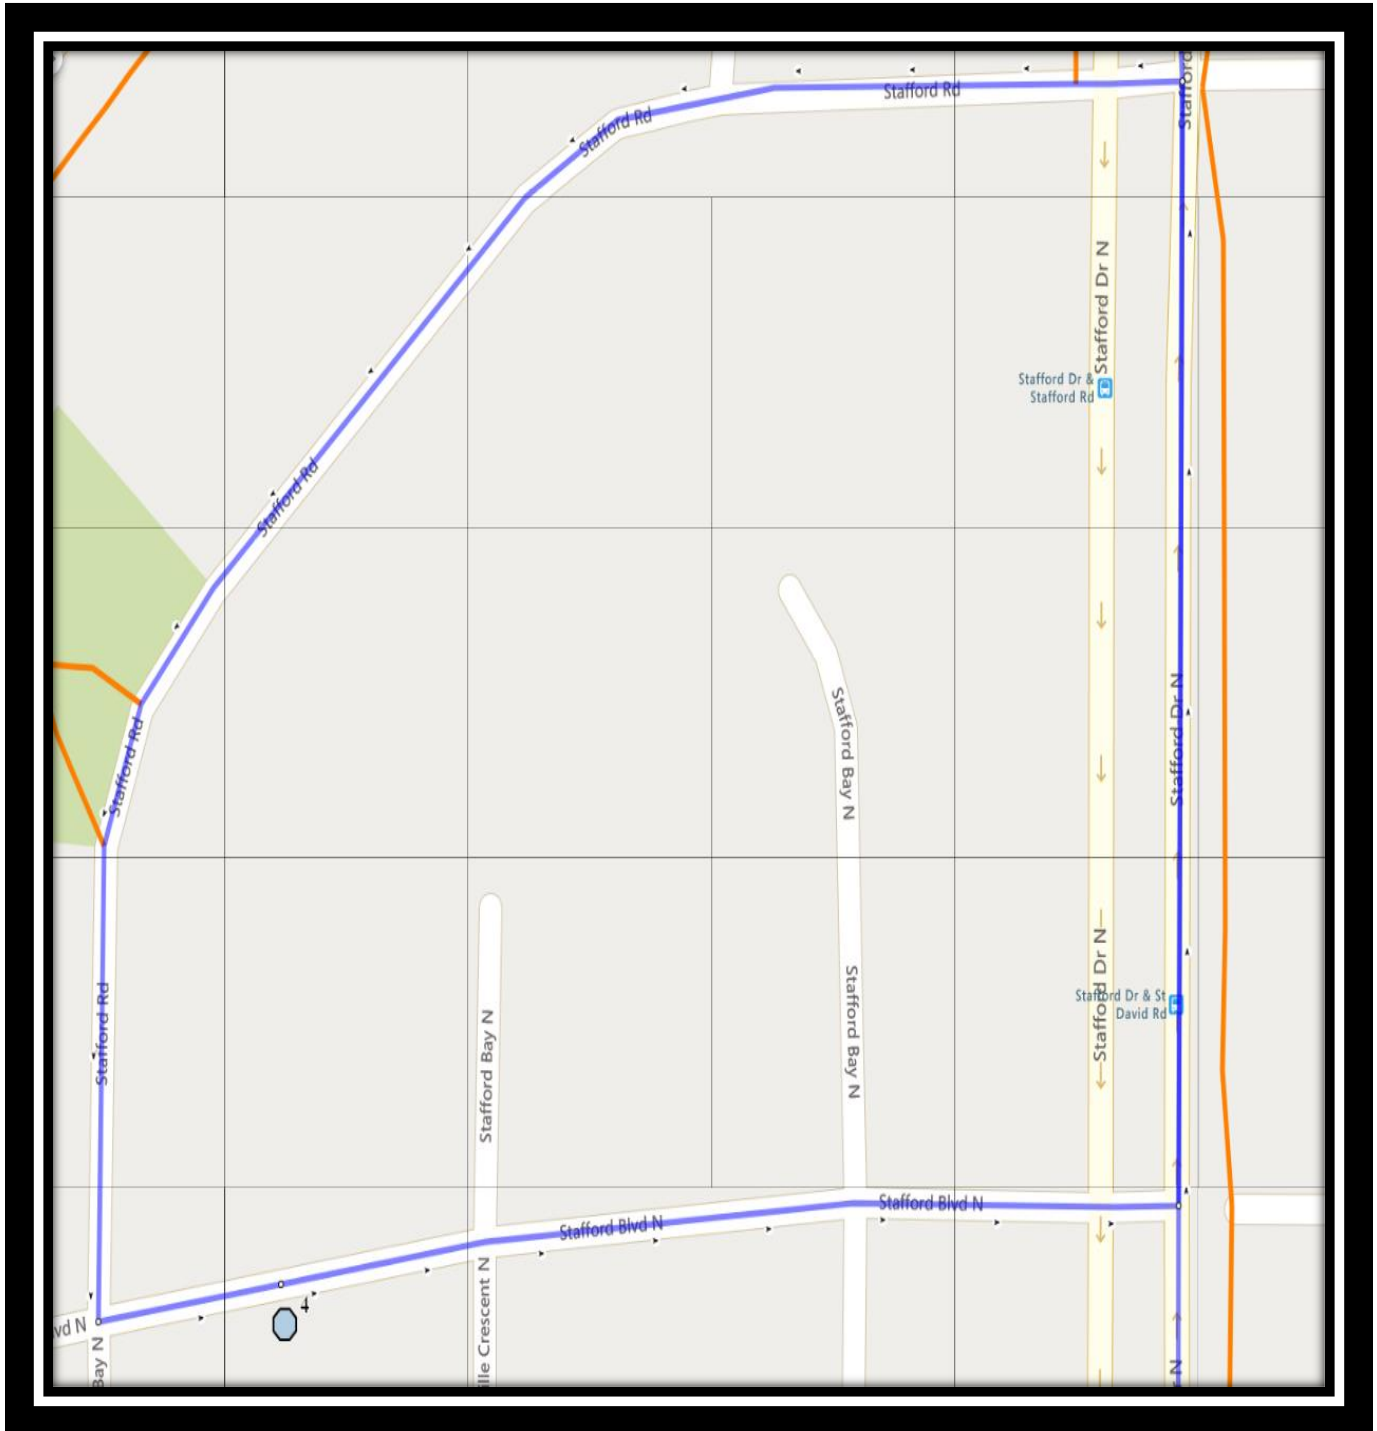

Paterson North

REVISED: September 19, 2023

EFFECTIVE: September 27, 2023

Gilbert Paterson Middle School – 2109 12 Ave South – (403) 329-0125

Please arrive 10 minutes before scheduled pick up and drop off times. Times shown may vary due to weather & traffic conditions.

Bus routes and maps are subject to change. For the most up-to-date version, visit www.southland.ca/lethbridge.