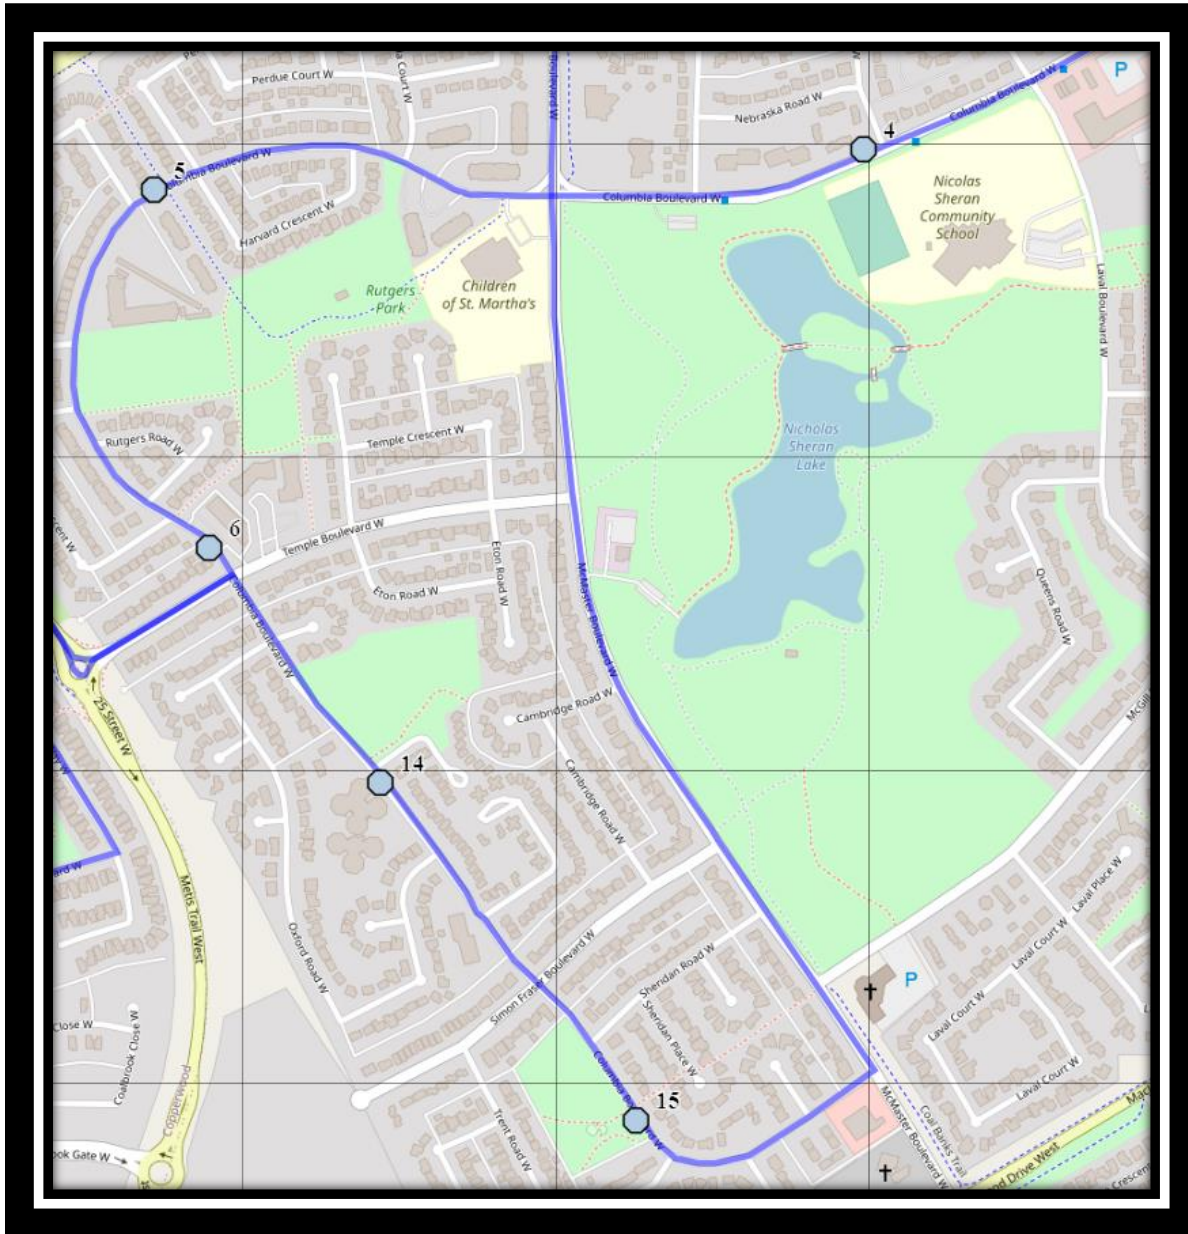

Paterson W2

REVISED: September 29, 2023

EFFECTIVE: October 4, 2023

Gilbert Paterson Middle School – 2109 12 Ave South – (403) 329-0125

Please arrive 10 minutes before scheduled pick up and drop off times. Times shown may vary due to weather & traffic conditions.

Bus routes and maps are subject to change. For the most up-to-date version, visit www.southland.ca/lethbridge.