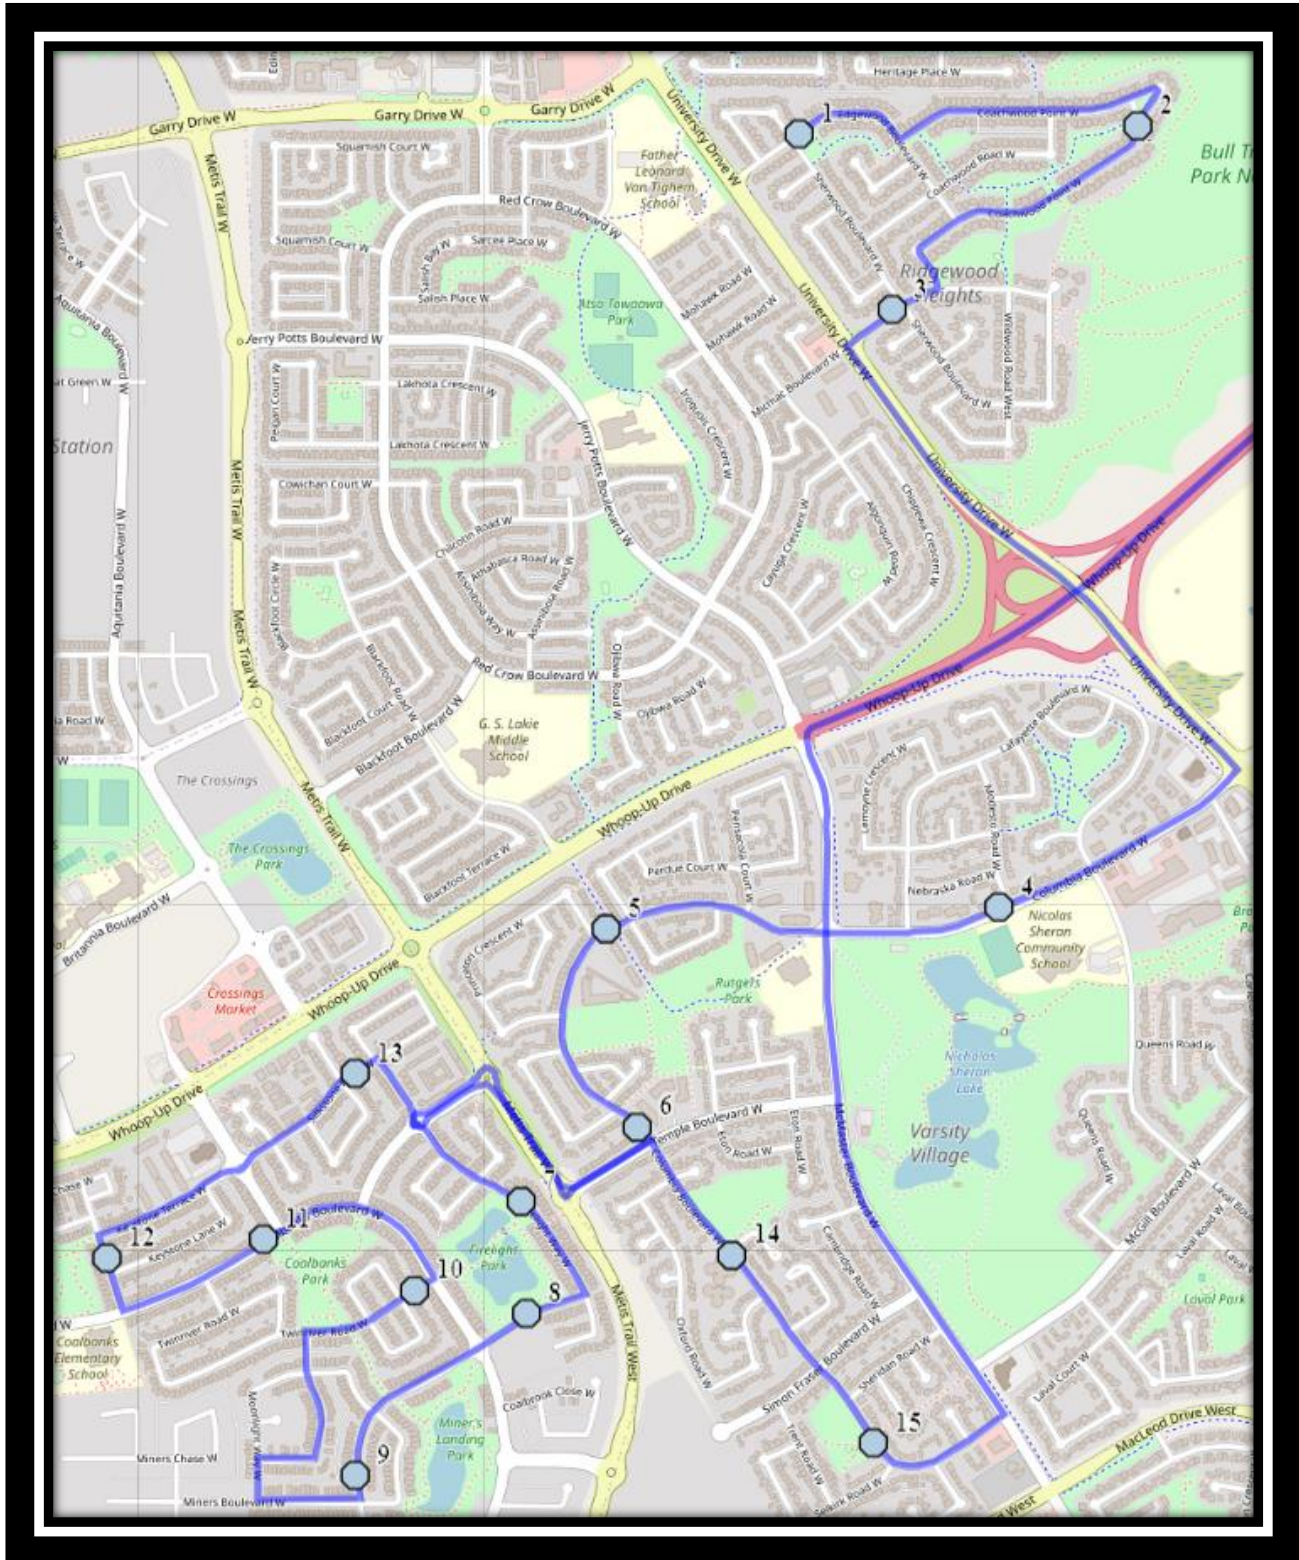

Paterson W2

REVISED: September 29, 2023

EFFECTIVE: October 4, 2023

PM Route same direction as AM

Gilbert Paterson Middle School – 2109 12 Ave South – (403) 329-0125

Please arrive 10 minutes before scheduled pick up and drop off times. Times shown may vary due to weather & traffic conditions.