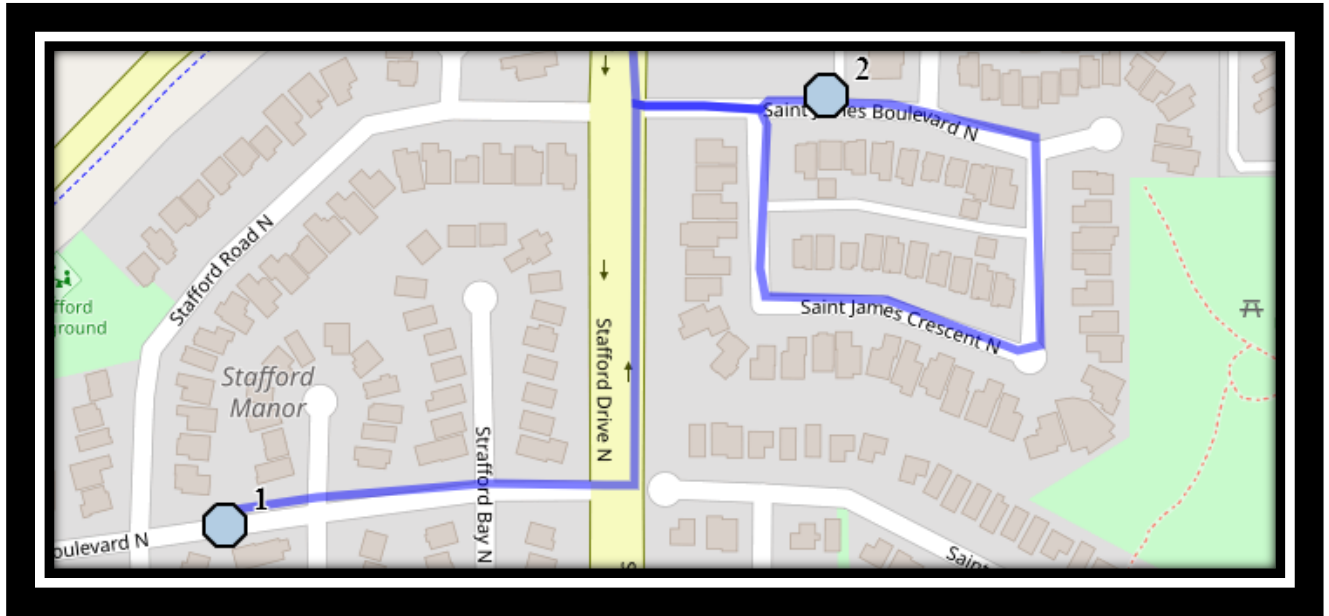

# St. Paul N1

REVISED: September 8<sup>th</sup>, 2023

EFFECTIVE: September 13<sup>th</sup>, 2023

**PM Same Direction as AM**

## **St. Paul – 1212 12<sup>th</sup> Avenue, South. (403)-328-0611**

Please arrive 10 minutes before scheduled pick up and drop off times. Times shown may vary due to weather & traffic conditions.

Bus routes and maps are subject to change. For the most up-to-date version, visit [www.southland.ca/lethbridge](http://www.southland.ca/lethbridge).