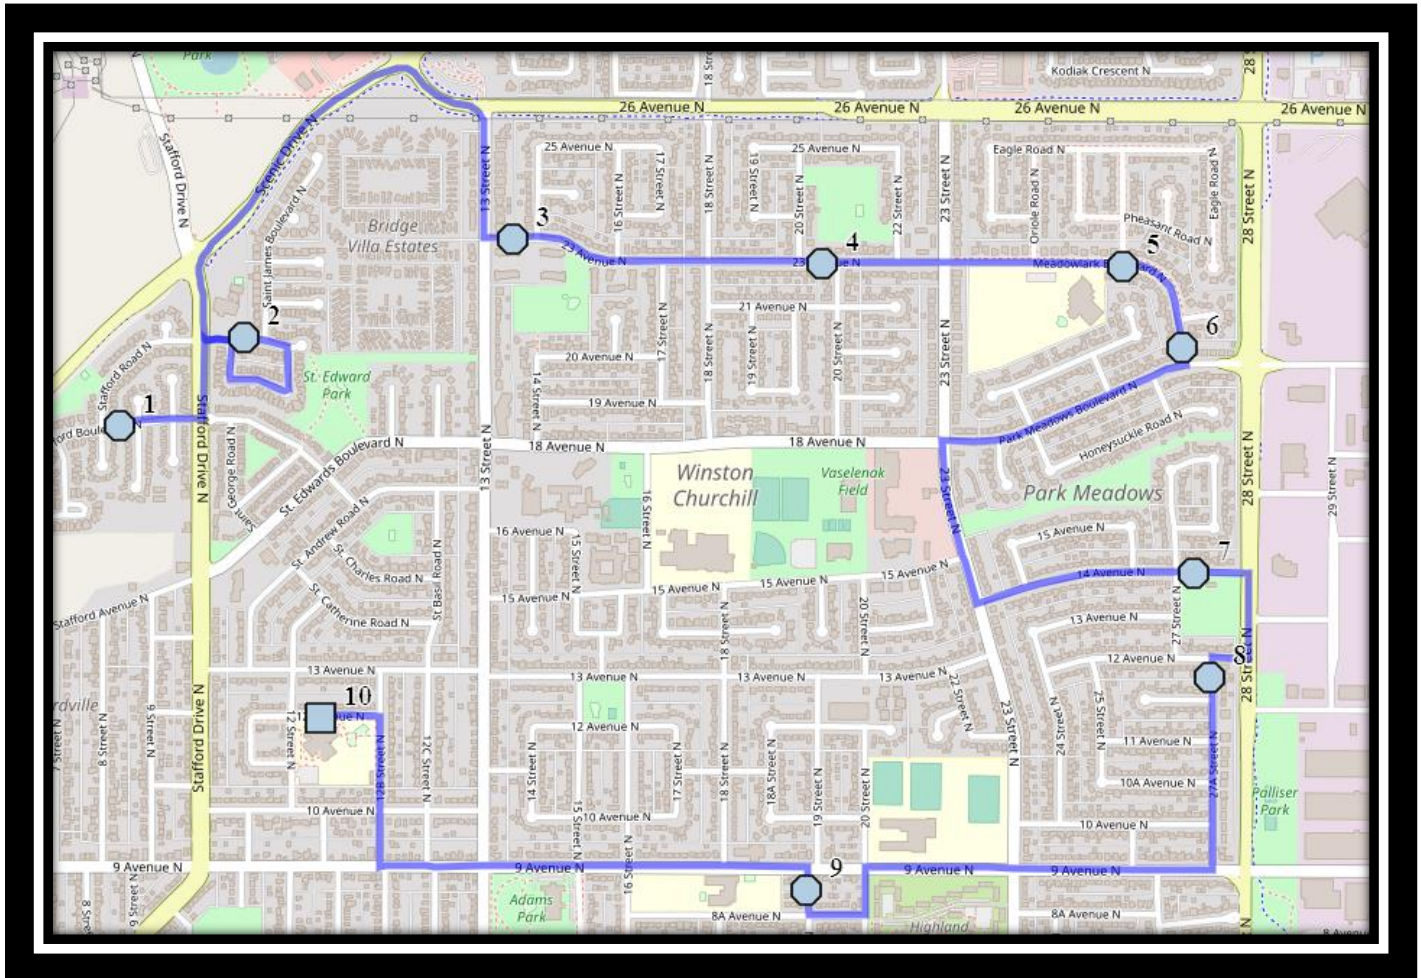

# St. Paul N1

REVISED: September 8<sup>th</sup>, 2023

EFFECTIVE: September 13<sup>th</sup>, 2023

**PM Same Direction as AM**

## **St. Paul – 1212 12<sup>th</sup> Avenue, South. (403)-328-0611**

Please arrive 10 minutes before scheduled pick up and drop off times. Times shown may vary due to weather & traffic conditions. Bus routes and maps are subject to change. For the most up-to-date version, visit [www.southland.ca/lethbridge](http://www.southland.ca/lethbridge).