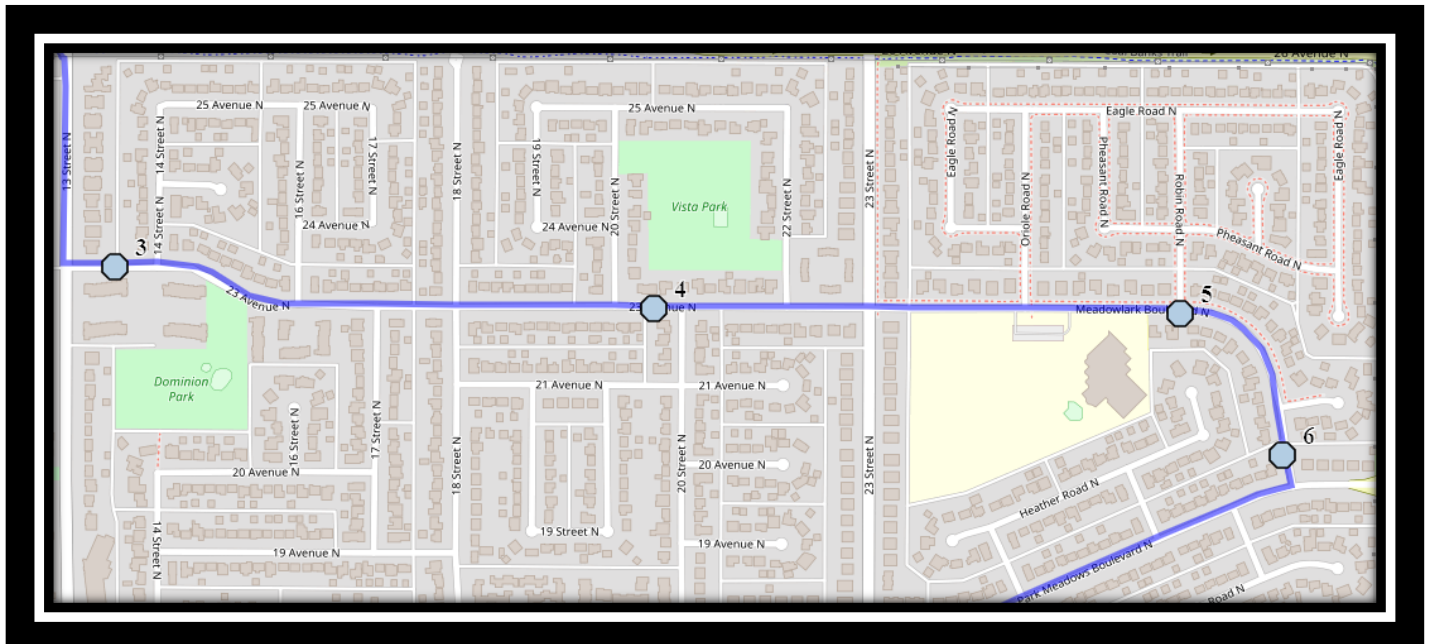

# St. Paul N1

REVISED: September 8<sup>th</sup>, 2023

EFFECTIVE: September 13<sup>th</sup>, 2023

**PM Same Direction as AM**

## **St. Paul – 1212 12<sup>th</sup> Avenue, South. (403)-328-0611**

Please arrive 10 minutes before scheduled pick up and drop off times. Times shown may vary due to weather & traffic conditions.

Bus routes and maps are subject to change. For the most up-to-date version, visit [www.southland.ca/lethbridge](http://www.southland.ca/lethbridge).

## St. Paul – 1212 12<sup>th</sup> Avenue, South. (403)-328-0611

Please arrive 10 minutes before scheduled pick up and drop off times. Times shown may vary due to weather & traffic conditions.  
Bus routes and maps are subject to change. For the most up-to-date version, visit [www.southland.ca/lethbridge](http://www.southland.ca/lethbridge).