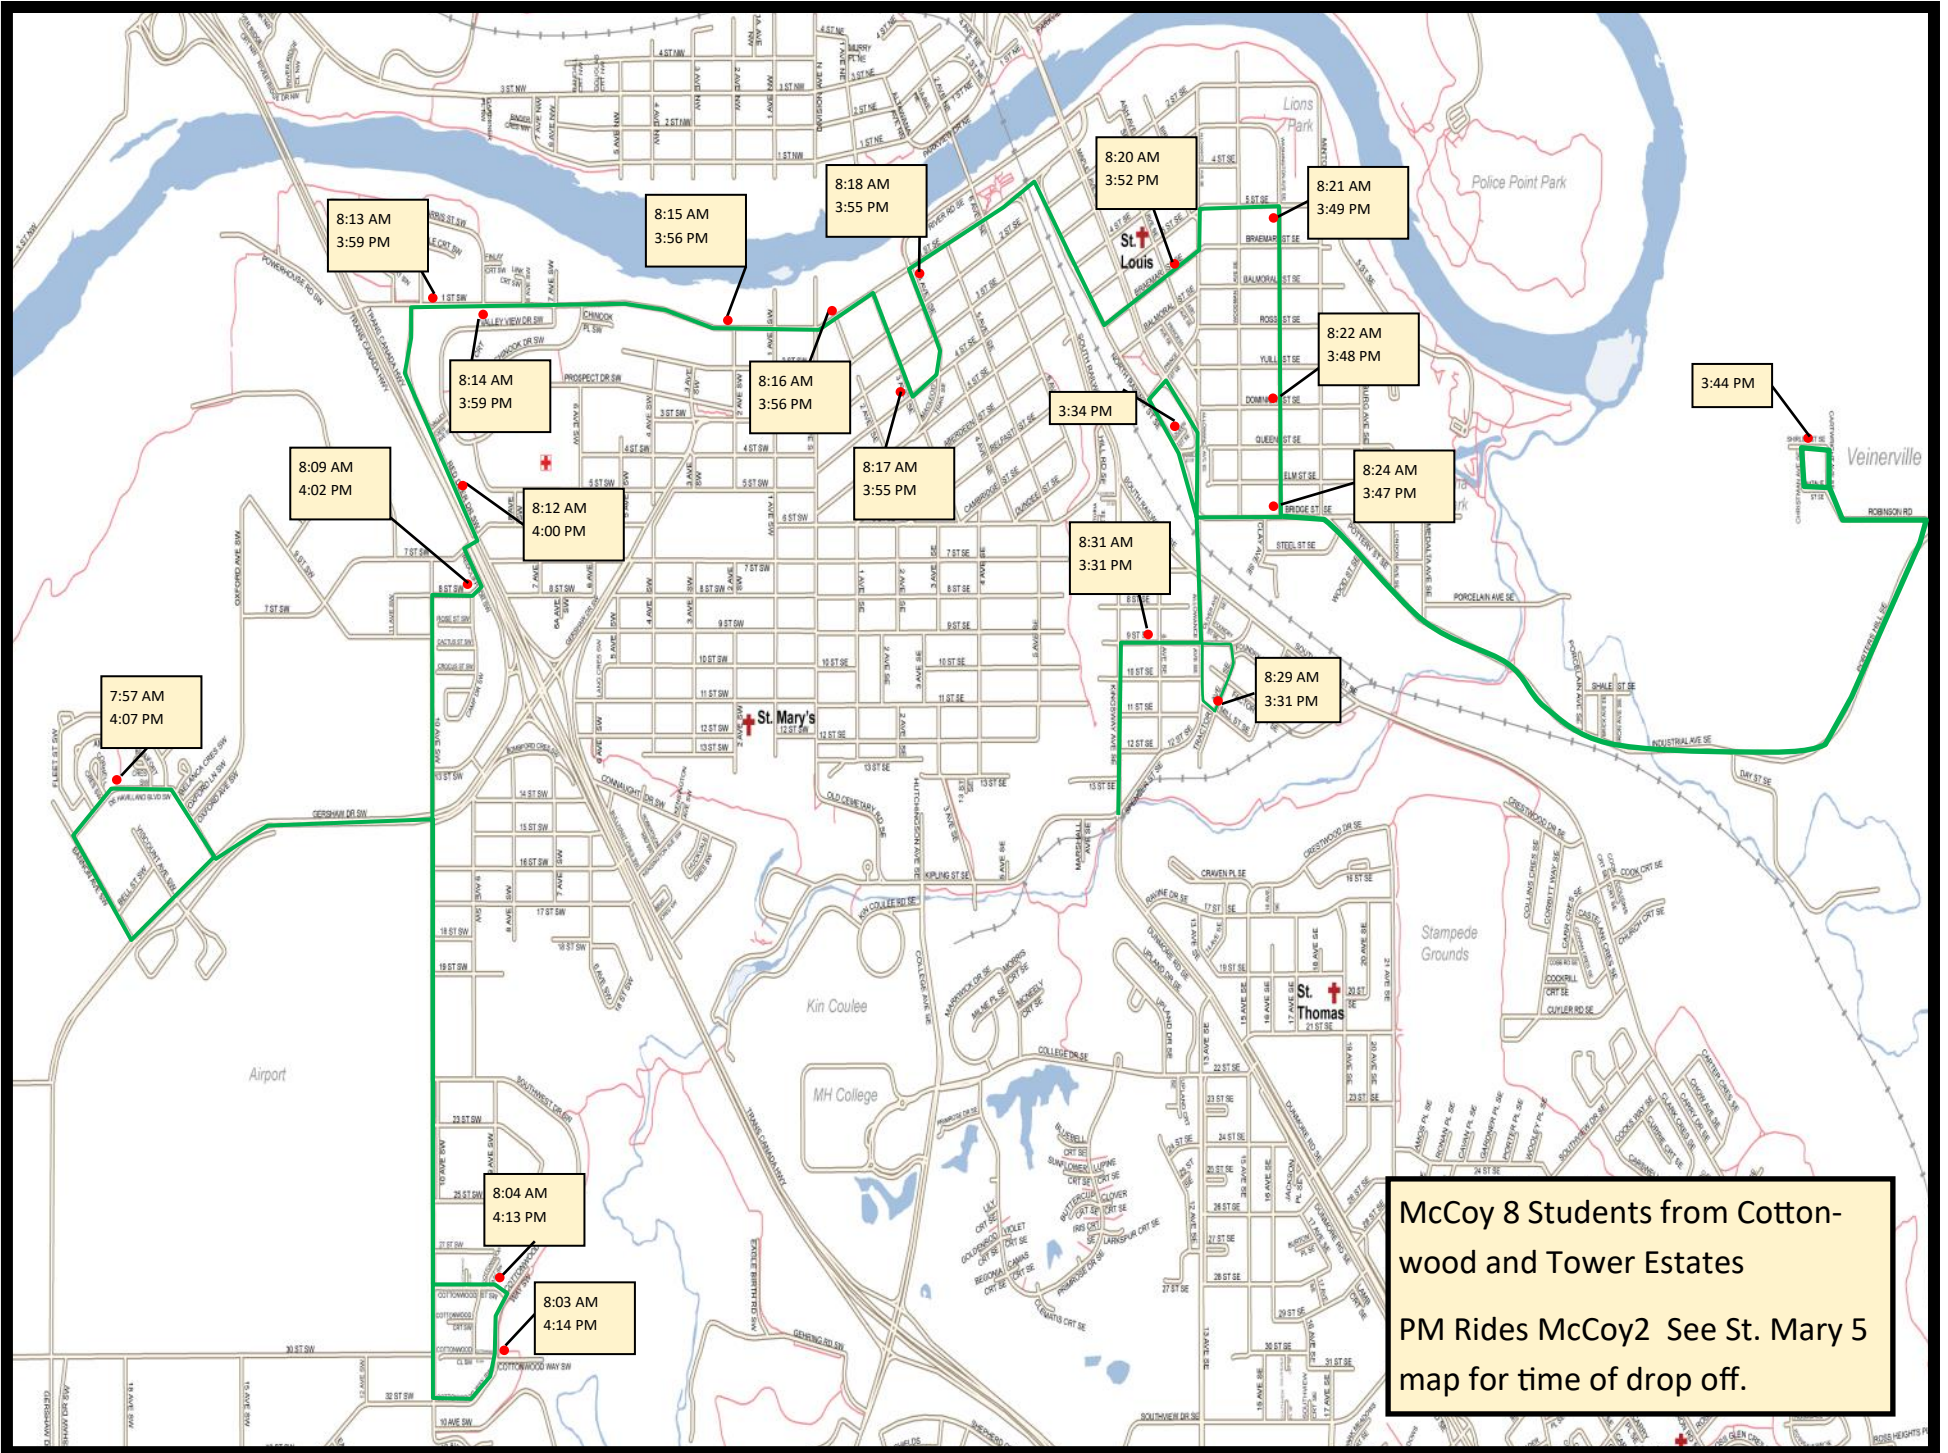

St. Mary's 5

McCoy 8 Students from Cottonwood and Tower Estates
PM Rides McCoy2 See St. Mary 5 map for time of drop off.