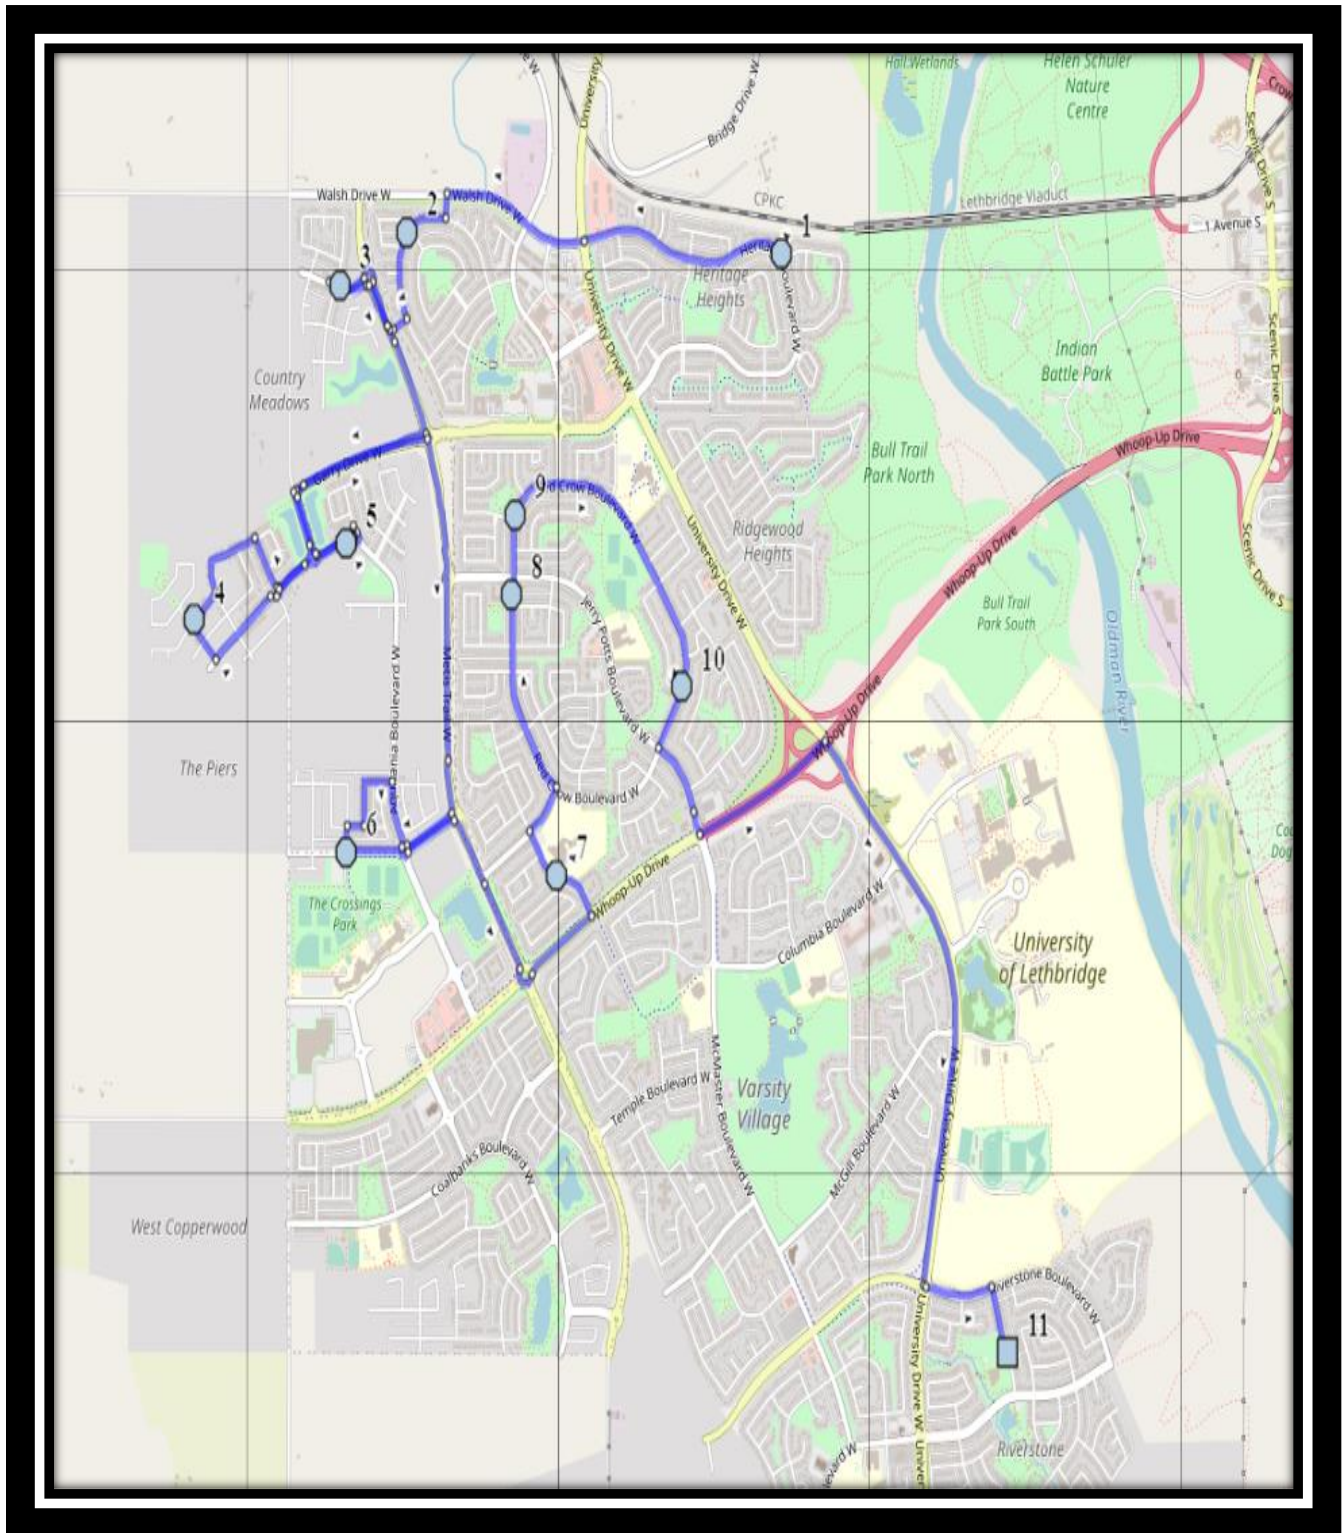

St. Pats W1

REVISED: September 14, 2023

EFFECTIVE: September 20, 2023

PM Route same direction as AM

St. Patrick Fine Arts – 80 Rivergreen Road West – (403) 327-4386

Please arrive 10 minutes before scheduled pick up and drop off times. Times shown may vary due to weather & traffic conditions.

Bus routes and maps are subject to change. For the most up-to-date version, visit www.southland.ca/lethbridge.

St. Pats W1

REVISED: September 14, 2023

EFFECTIVE: September 20, 2023

Monday to Friday

- #1 - 7:55 AM - Heritage Blvd W Northbound - north of Heritage Pt at mailbox
- #2 - 7:59 AM - Aberdeen Road West Southbound - south of Aberdeen Cres before alley
- #3 - 8:01 AM - Country Meadows Blvd W Westbound - east of Crocus at fence
- #4 - 8:06 AM - Northlander Lane West Westbound - east of Pacific at the corner
- #5 - 8:09 AM - Aquitania Blvd W Eastbound - west of traffic circle
- #6 - 8:13 AM - Caledonia Blvd West Westbound - at Devonia Way intersection
- #7 - 8:18 AM - Blackfoot Rd W northbound just after Blackfoot Terrace W
- #8 - 8:20 AM - Red Crow Blvd W Southbound - south of Jerry Potts beside apartments
- #9 - 8:21 AM - Red Crow Blvd W Southbound - north of Squamish Crt at power box
- #10 - 8:24 AM - Red Crow Blvd West Southbound - north of Iroquois Cres at intersection
- #11 - 8:30 AM - St. Patrick Fine Arts Elementary

#3 - 4:07 PM - Aberdeen Road West Southbound - south of Aberdeen Cres before alley

#4 - 4:09 PM - Country Meadows Blvd West Eastbound - east of Crocus at lamp post

#5 - 4:13 PM - Aquitania Blvd W Eastbound - west of traffic circle

#3 - 11:49 AM - Aberdeen Road West Southbound - south of Aberdeen Cres before alley

#4 - 11:51 AM - Country Meadows Blvd West Eastbound - east of Crocus at lamp post

#5 - 11:55 AM - Aquitania Blvd W Eastbound - west of traffic circle