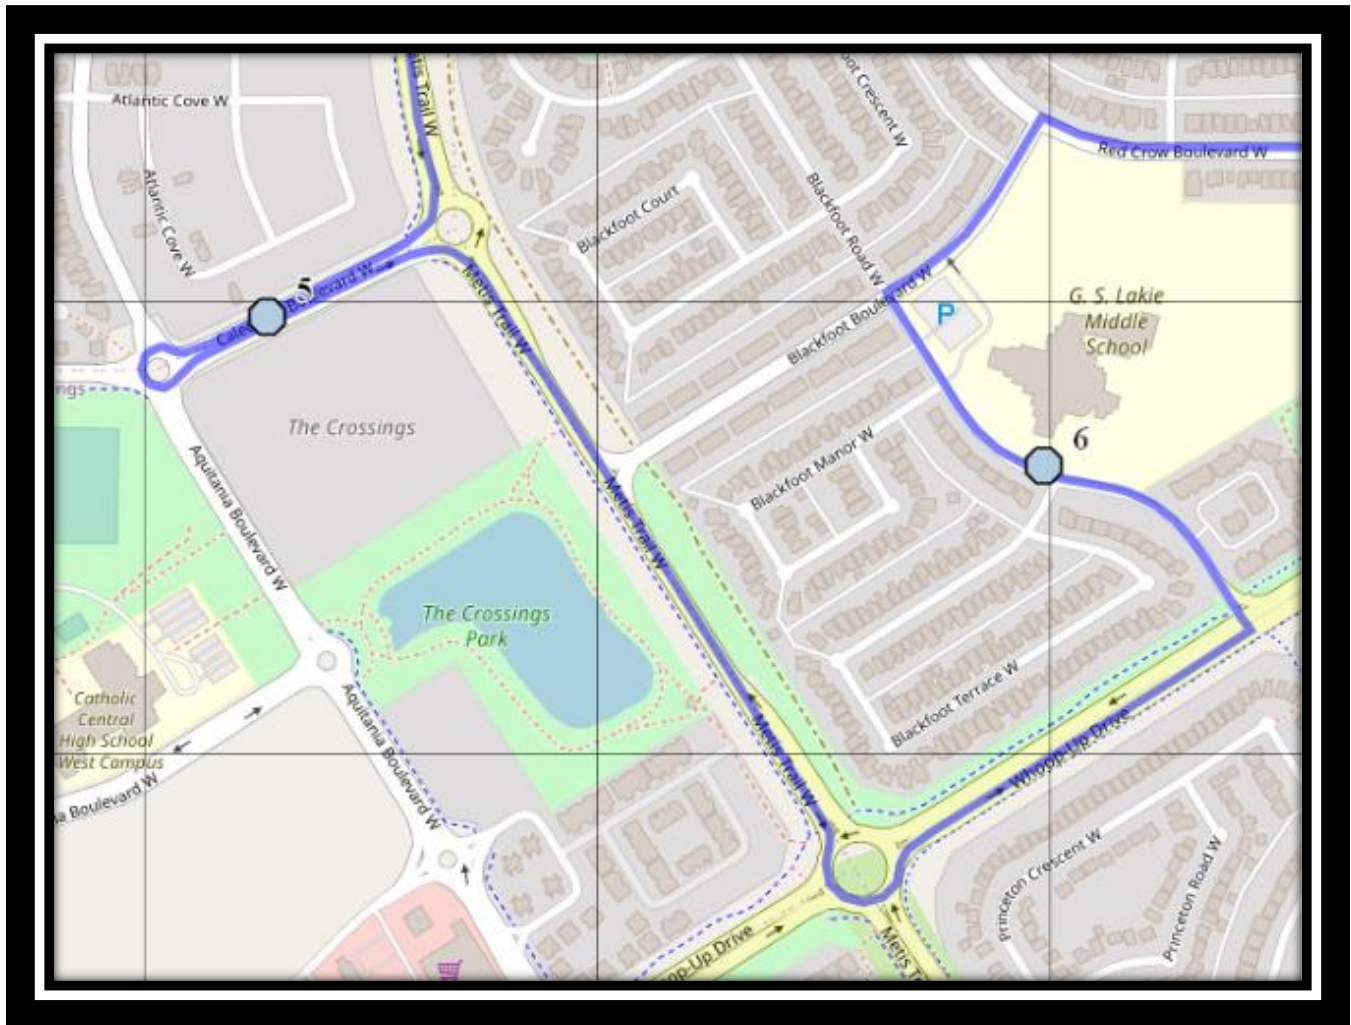

Van Tighem W1

REVISED: September 22, 2023

EFFECTIVE: September 27, 2023

Father Leonard Van Tighem (403)-381-0953

25 Stoney Crescent W, Lethbridge, AB. T1K 6V5

Please arrive 5 minutes before scheduled pick up and drop off times. Times shown may vary due to weather & traffic conditions.

Bus routes and maps are subject to change. For the most up-to-date version, visit www.southland.ca/lethbridge.