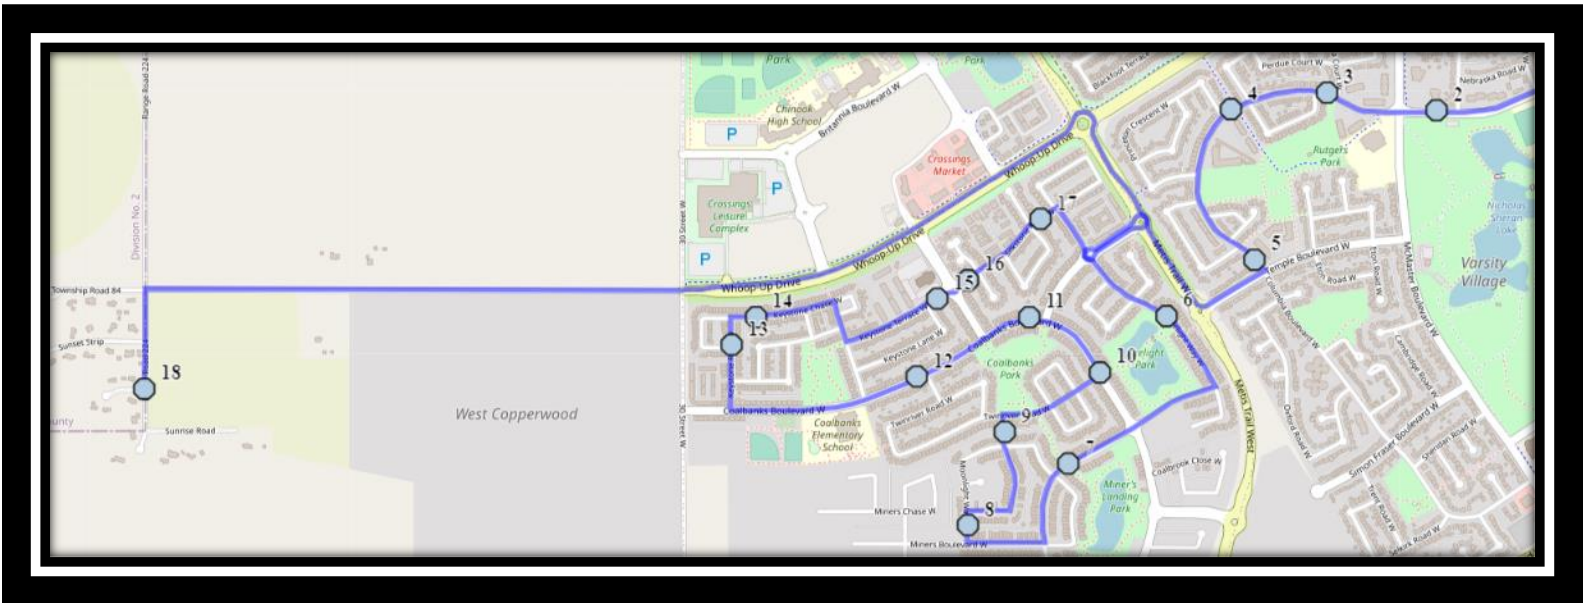

Van Tighem W2

REVISED: September 29, 2023

EFFECTIVE: October 4, 2023

PM Route – Alternate stop order

Father Leonard Van Tighem (403)-381-0953
25 Stoney Crescent W, Lethbridge, AB. T1K 6V5

Please arrive 10 minutes before scheduled pick up and drop off times. Times shown may vary due to weather & traffic conditions.
Bus routes and maps are subject to change. For the most up-to-date version, visit www.southland.ca/lethbridge.