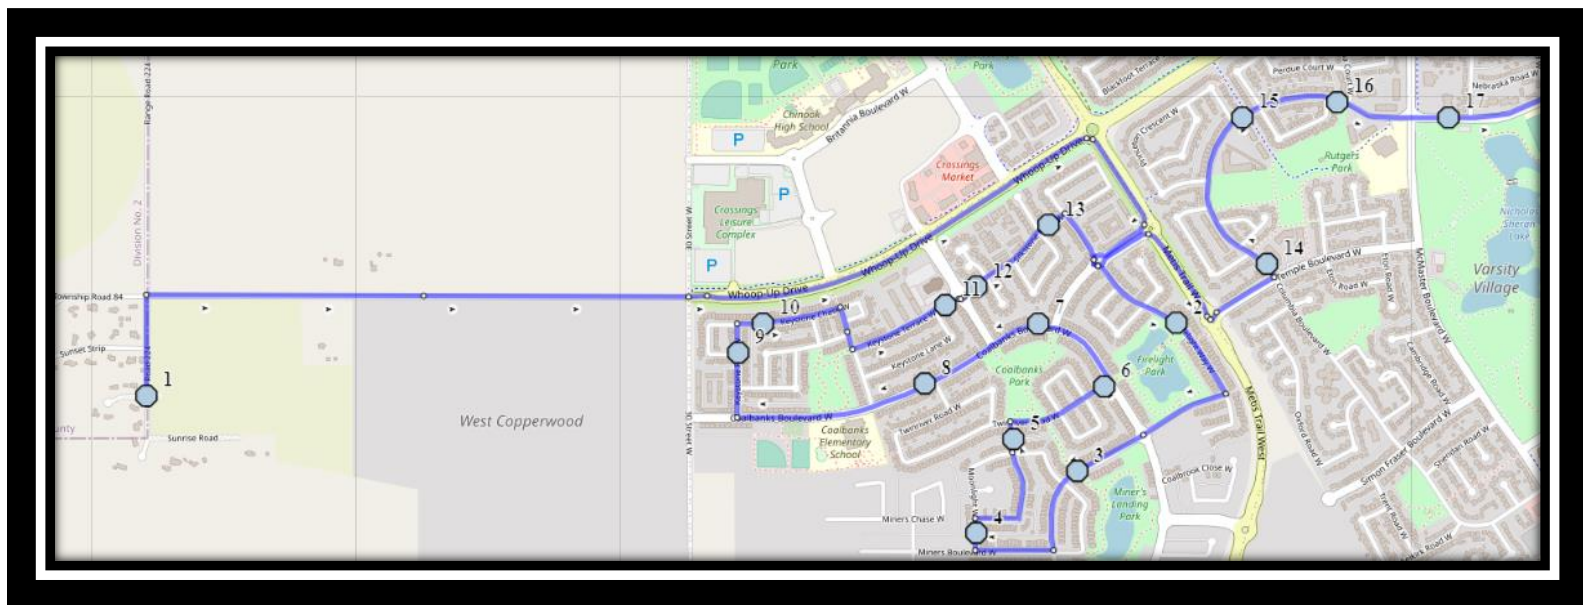

Van Tighem W2

REVISED: September 29, 2023

EFFECTIVE: October 4, 2023

AM ROUTE – see below for PM ROUTE

Father Leonard Van Tighem (403)-381-0953

25 Stoney Crescent W, Lethbridge, AB. T1K 6V5

Please arrive 10 minutes before scheduled pick up and drop off times. Times shown may vary due to weather & traffic conditions.
Bus routes and maps are subject to change. For the most up-to-date version, visit www.southland.ca/lethbridge.