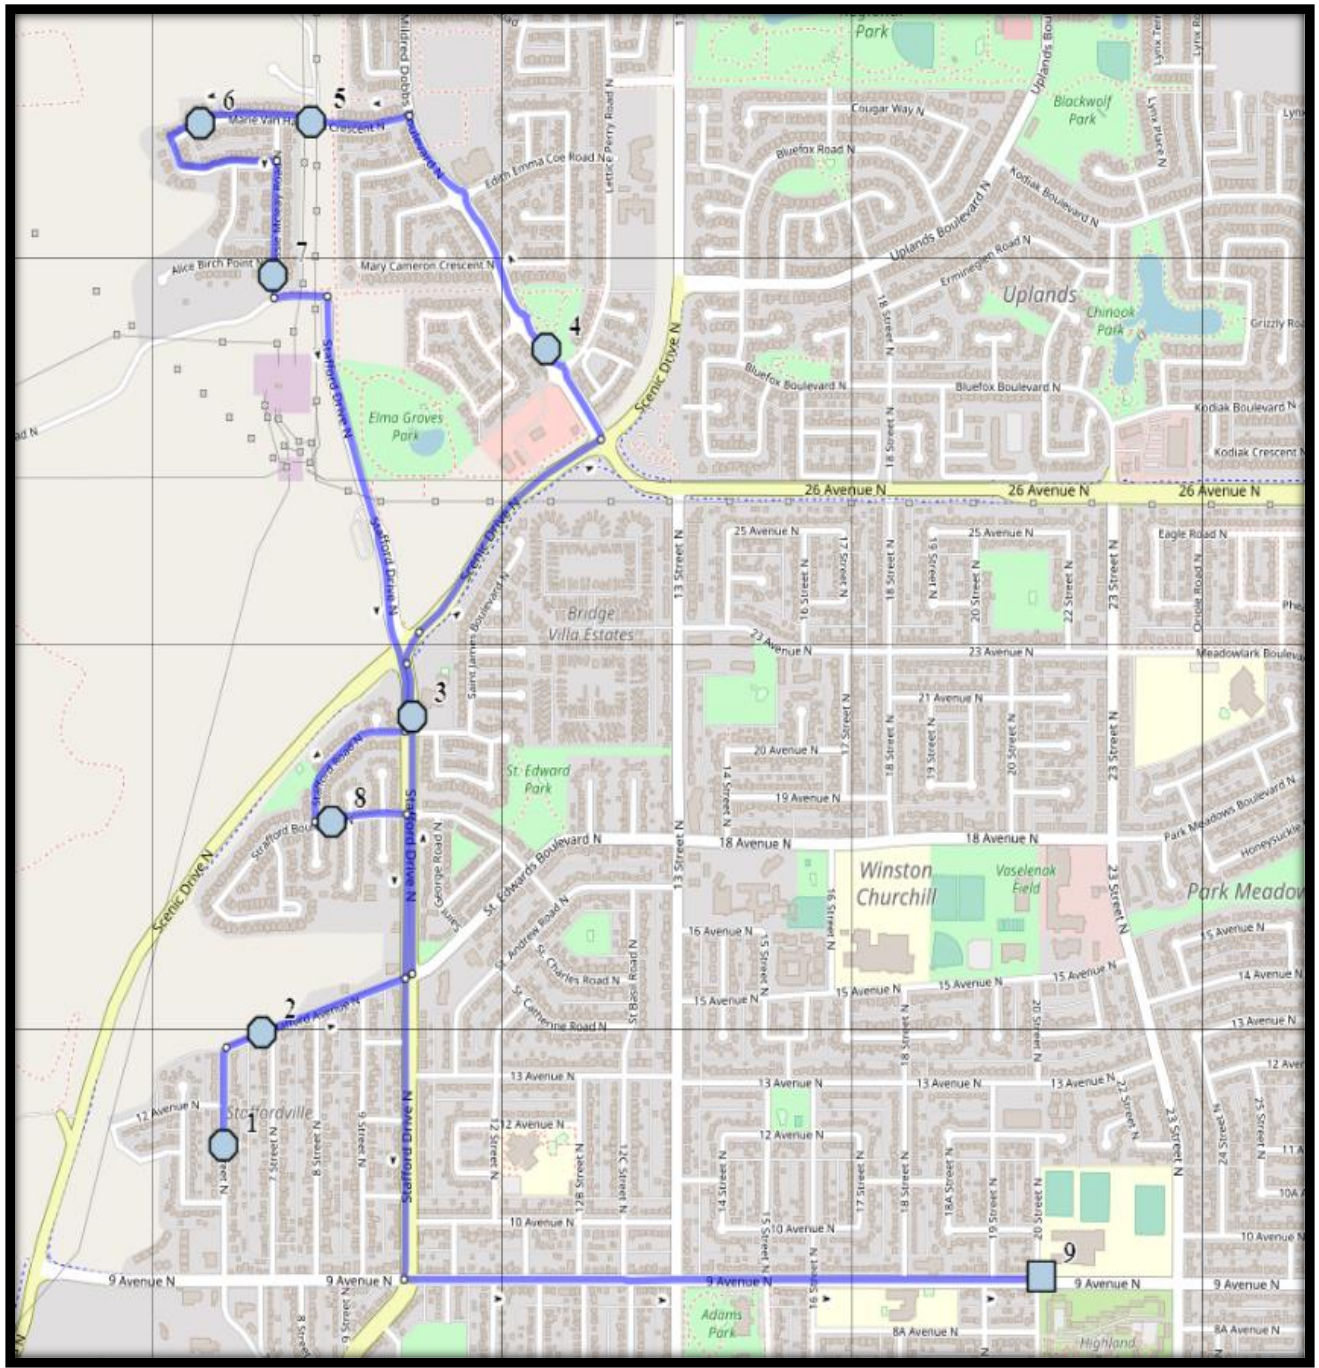

# Wilson N3

REVISED: September 15, 2023

EFFECTIVE: September 20, 2023

**PM Route same direction as AM**

## Monday to Friday

- #1 - 7:20 AM - 6 Street North Northbound - north of Ventura Cres at ally
- #2 - 7:21 AM - Stafford Ave North Eastbound - at corner of 7 St N
- #3 - 7:22 AM - Stafford Drive North Northbound - after St James Blvd at Lamp post
- #4 - 7:25 AM - Mildred Dobbs Blvd N Northbound - between Lettice Perry and Jessie Robinson
- #5 - 7:28 AM - Marie Van Haarlem Cresent North Westbound - Walkway
- #6 - 7:30 AM - Marie Van Haarlem Cres N Westbound - Cement Island
- #7 - 7:32 AM - Jessie Mcleay Rd N Southbound - south of Alice Birch at mailboxes
- #8 - 7:35 AM - Stafford Blvd North Eastbound - after Stafford Bay at lamp post
- #9 - 7:40 AM - Wilson Middle

## Monday, Tuesday & Thursday

- #1 - 2:52 PM - Wilson Middle
- #2 - 3:00 PM - 6 Street North Northbound - north of Ventura Cres at ally
- #3 - 3:01 PM - Stafford Ave North Eastbound - at corner of 7 St N
- #4 - 3:04 PM - Stafford Blvd North Eastbound - after Stafford Bay at lamp post
- #5 - 3:05 PM - Stafford Drive North Northbound - after St James Blvd at Lamp post
- #6 - 3:07 PM - Mildred Dobbs Blvd N Northbound - between Lettice Perry and Jessie Robinson
- #7 - 3:10 PM - Marie Van Haarlem Cresent North Westbound - Walkway
- #8 - 3:12 PM - Marie Van Haarlem Cres N Westbound - Cement Island
- #9 - 3:14 PM - Jessie Mcleay Rd N Southbound - south of Alice Birch at mailboxes

**#8 - 12:07 PM - Marie Van Haarlem Cres N Westbound - Cement Island**

**#9 - 12:09 PM - Jessie Mcleay Rd N Southbound - south of Alice Birch at mailboxes**