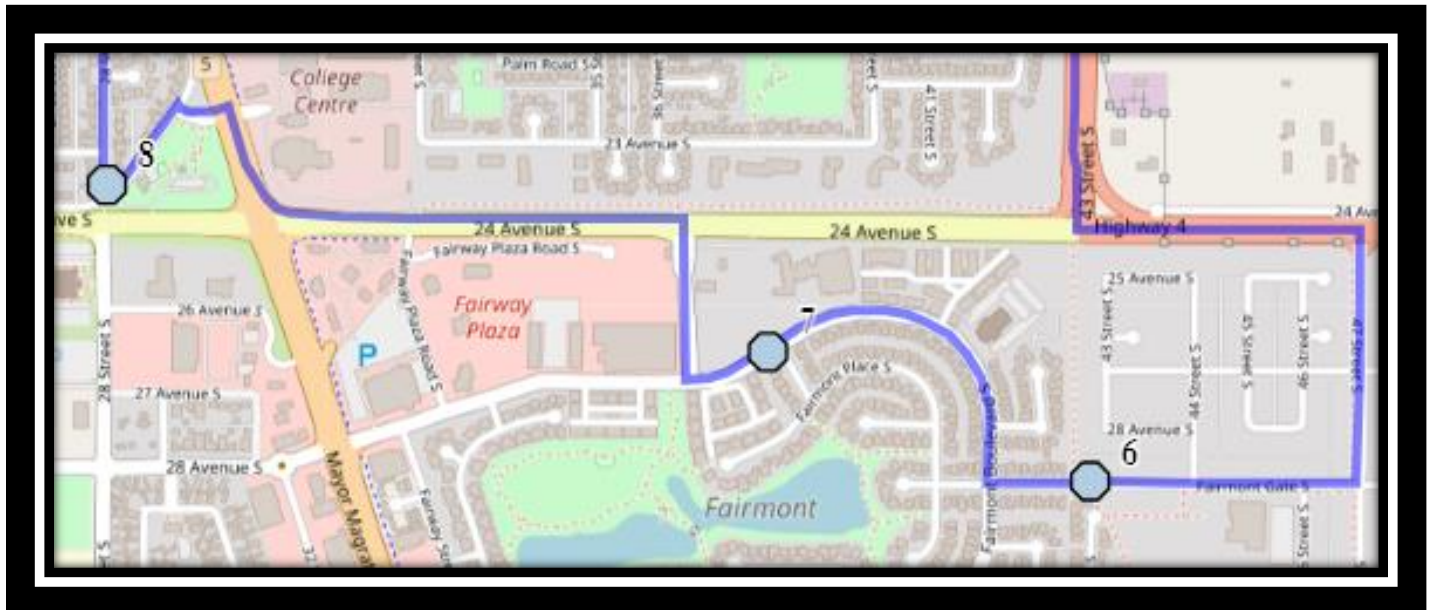

Assumption S2

REVISED: October 27, 2023

EFFECTIVE: November 1, 2023

Our Lady of Assumption – 2219 14 Ave South – (403) 327-5028

Please arrive 10 minutes before scheduled pick up and drop off times. Times shown may vary due to weather & traffic conditions.

Bus routes and maps are subject to change. For the most up-to-date version, visit www.southland.ca/lethbridge.