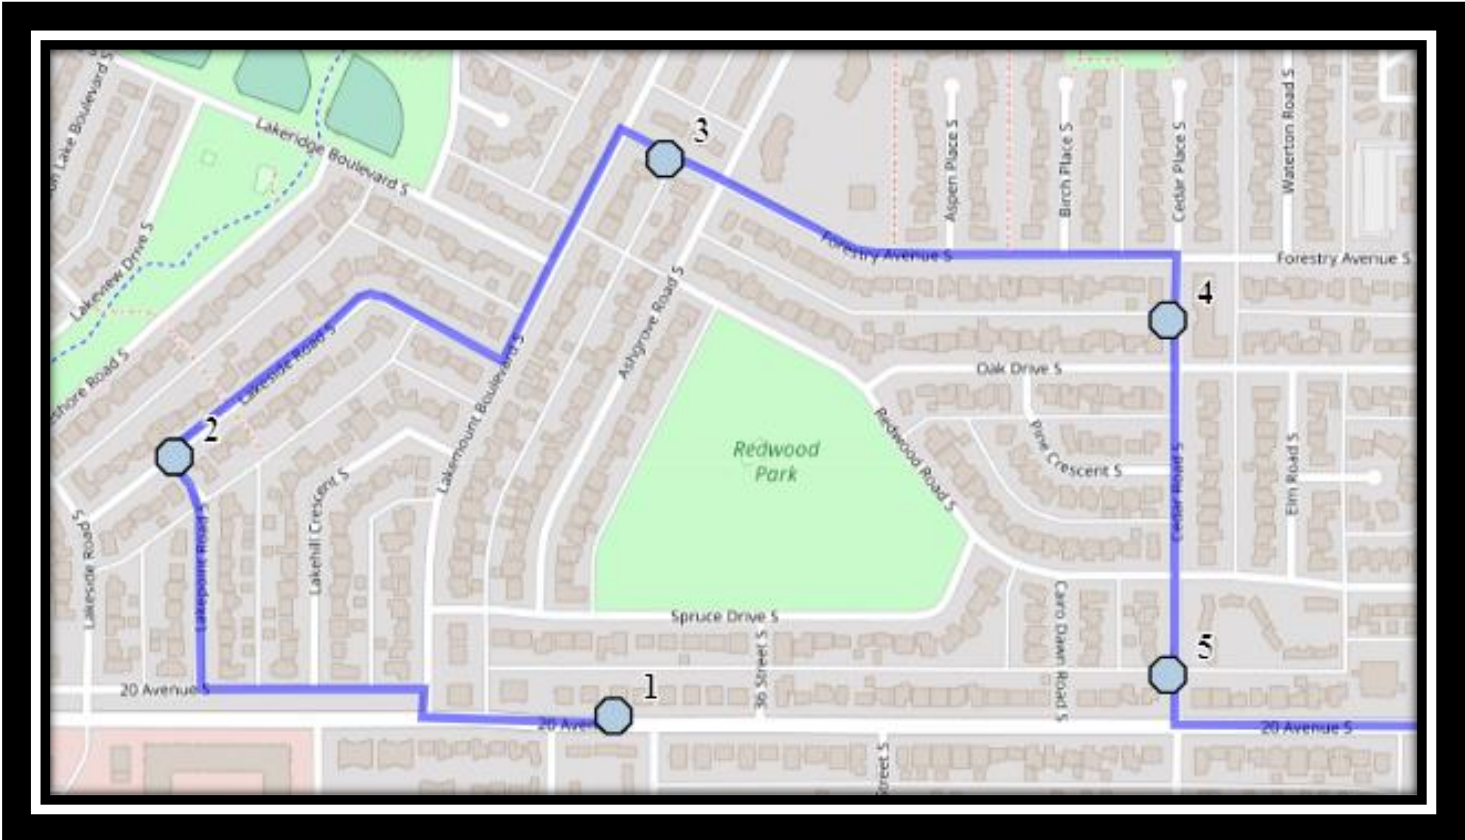

Assumption S2

REVISED: October 27, 2023

EFFECTIVE: November 1, 2023

Our Lady of Assumption – 2219 14 Ave South – (403) 327-5028

Please arrive 10 minutes before scheduled pick up and drop off times. Times shown may vary due to weather & traffic conditions.

Bus routes and maps are subject to change. For the most up-to-date version, visit www.southland.ca/lethbridge.