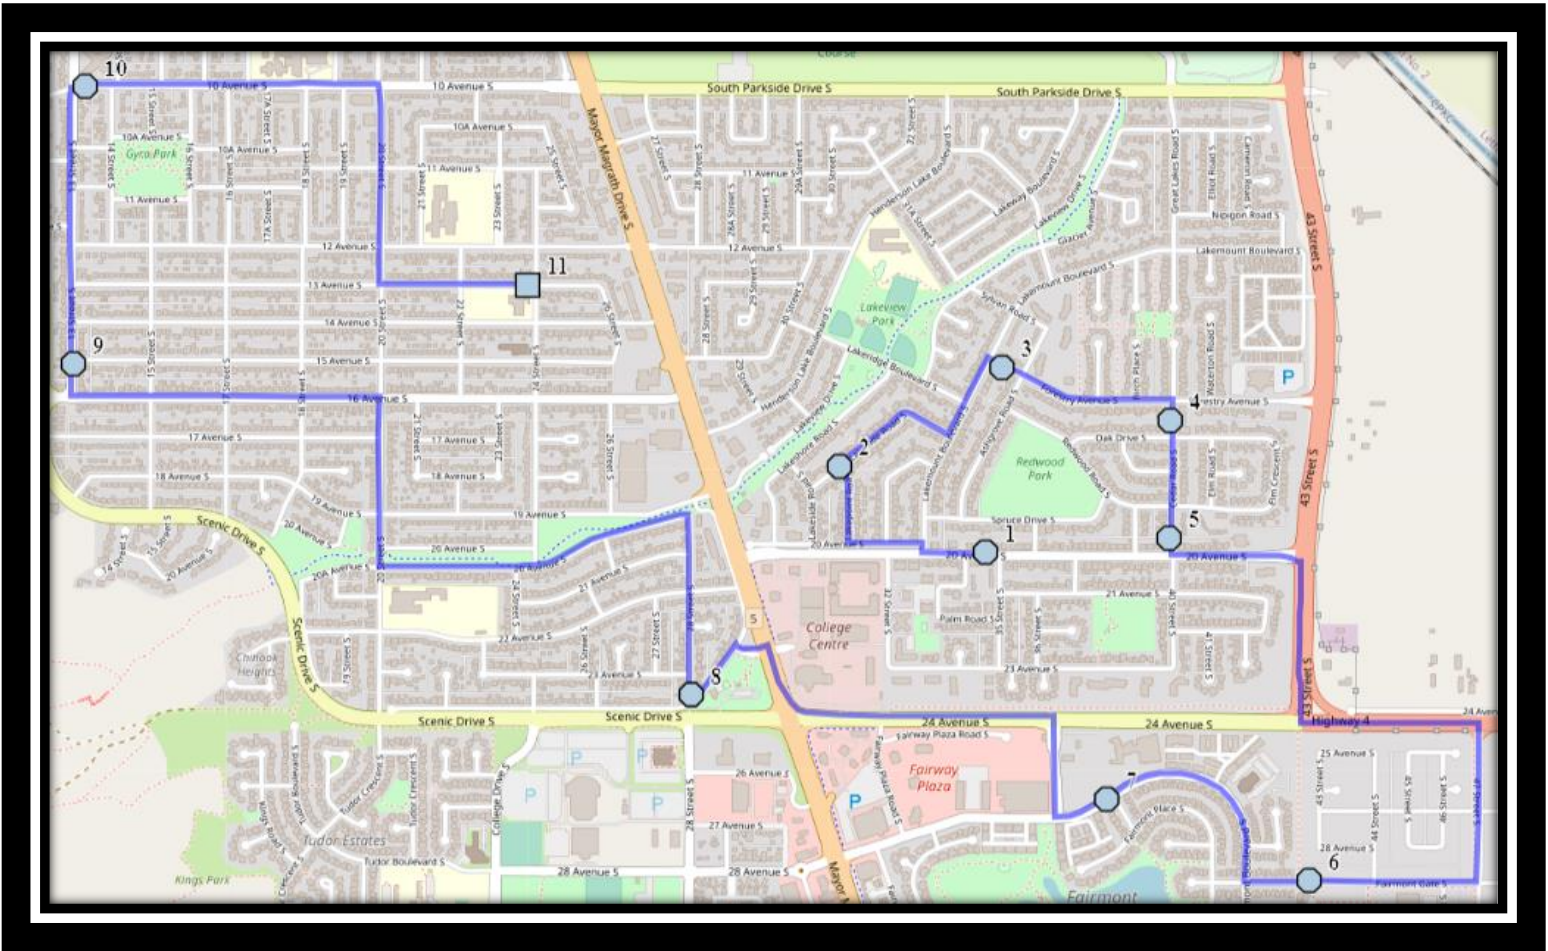

Assumption S2

REVISED: October 27, 2023

EFFECTIVE: November 1, 2023

AM Route – PM route same order

Our Lady of Assumption – 2219 14 Ave South – (403) 327-5028

Please arrive 10 minutes before scheduled pick up and drop off times. Times shown may vary due to weather & traffic conditions. Bus routes and maps are subject to change. For the most up-to-date version, visit www.southland.ca/lethbridge.