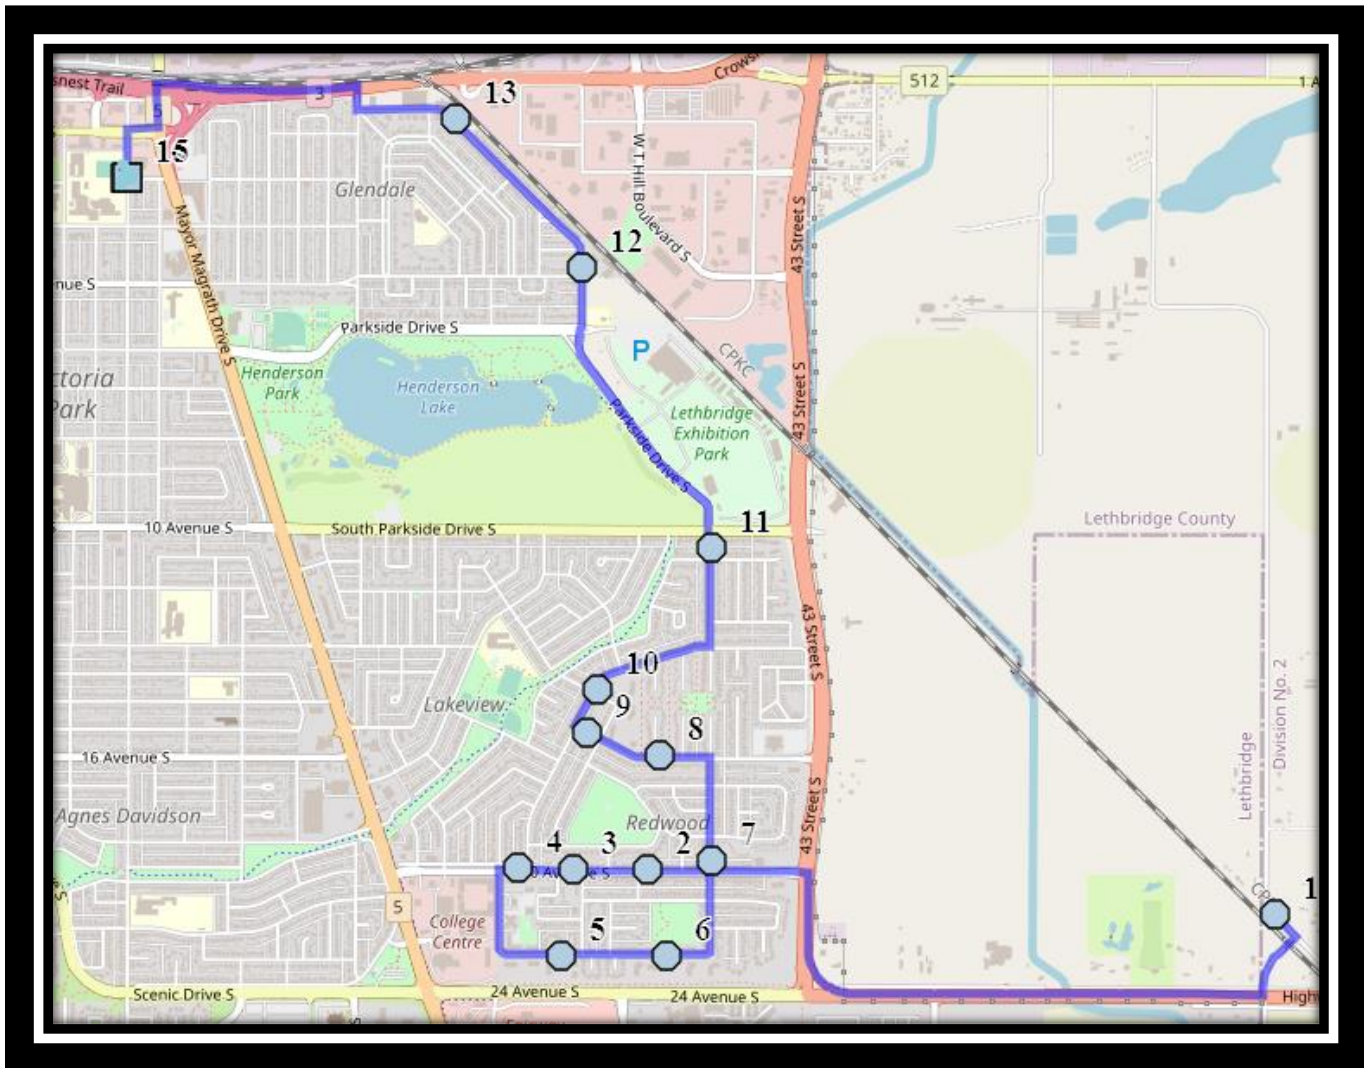

CFM S5

REVISED: October 20th, 2023

EFFECTIVE: October 25th, 2023

PM Route reverse order to AM Route

Catholic Central High East – 405 18 Street South – (403) 327-4596

St. Francis Middle School – 333 18 Street South – (403) 327-3402

Ecole St. Mary’s – 422 20 Street South – (403) 327-3098

Please arrive 10 minutes before scheduled pick up and drop off times. Times shown may vary due to weather & traffic conditions.
Bus routes and maps are subject to change. For the most up-to-date version, visit www.southland.ca/lethbridge.