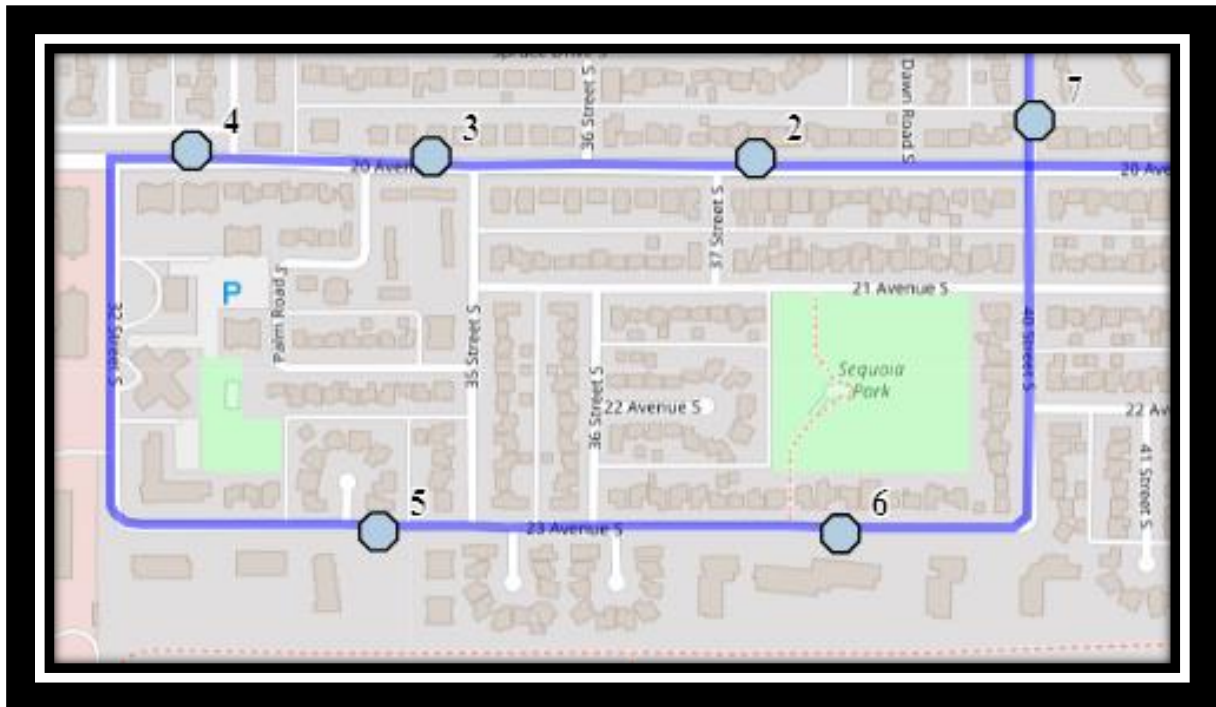

CFM S5

REVISED: October 20th, 2023

EFFECTIVE: October 25th, 2023

Catholic Central High East – 405 18 Street South – (403) 327-4596

St. Francis Middle School – 333 18 Street South – (403) 327-3402

Ecole St. Mary's – 422 20 Street South – (403) 327-3098

Please arrive 10 minutes before scheduled pick up and drop off times. Times shown may vary due to weather & traffic conditions.
Bus routes and maps are subject to change. For the most up-to-date version, visit www.southland.ca/lethbridge.