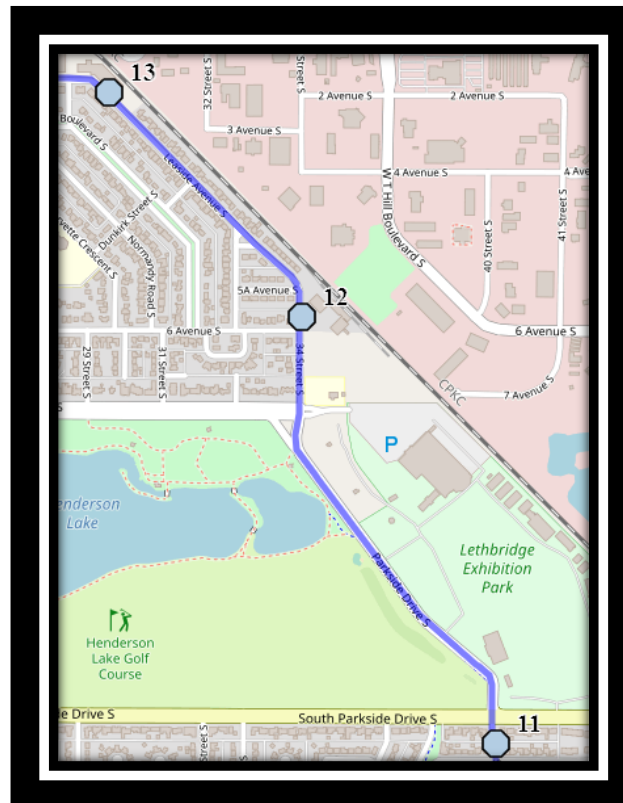

CFM S5

REVISED: October 20th, 2023

EFFECTIVE: October 25th, 2023

Catholic Central High East – 405 18 Street South – (403) 327-4596

St. Francis Middle School – 333 18 Street South – (403) 327-3402

Ecole St. Mary's – 422 20 Street South – (403) 327-3098

Please arrive 10 minutes before scheduled pick up and drop off times. Times shown may vary due to weather & traffic conditions.
Bus routes and maps are subject to change. For the most up-to-date version, visit www.southland.ca/lethbridge.