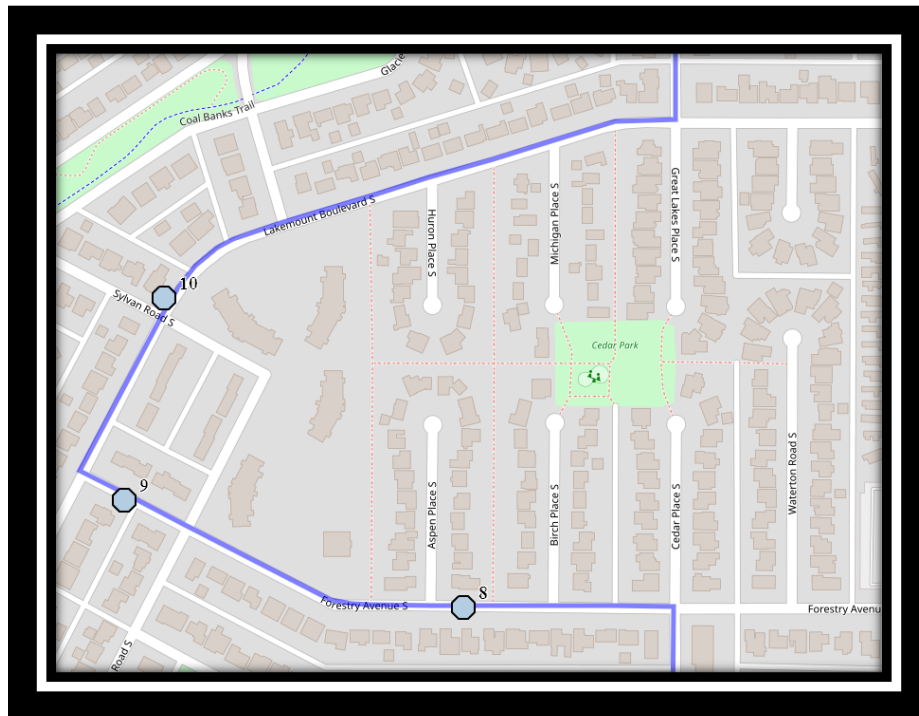

CFM S5

REVISED: October 20th, 2023

EFFECTIVE: October 25th, 2023

Catholic Central High East – 405 18 Street South – (403) 327-4596

St. Francis Middle School – 333 18 Street South – (403) 327-3402

Ecole St. Mary's – 422 20 Street South – (403) 327-3098

Please arrive 10 minutes before scheduled pick up and drop off times. Times shown may vary due to weather & traffic conditions.
Bus routes and maps are subject to change. For the most up-to-date version, visit www.southland.ca/lethbridge.