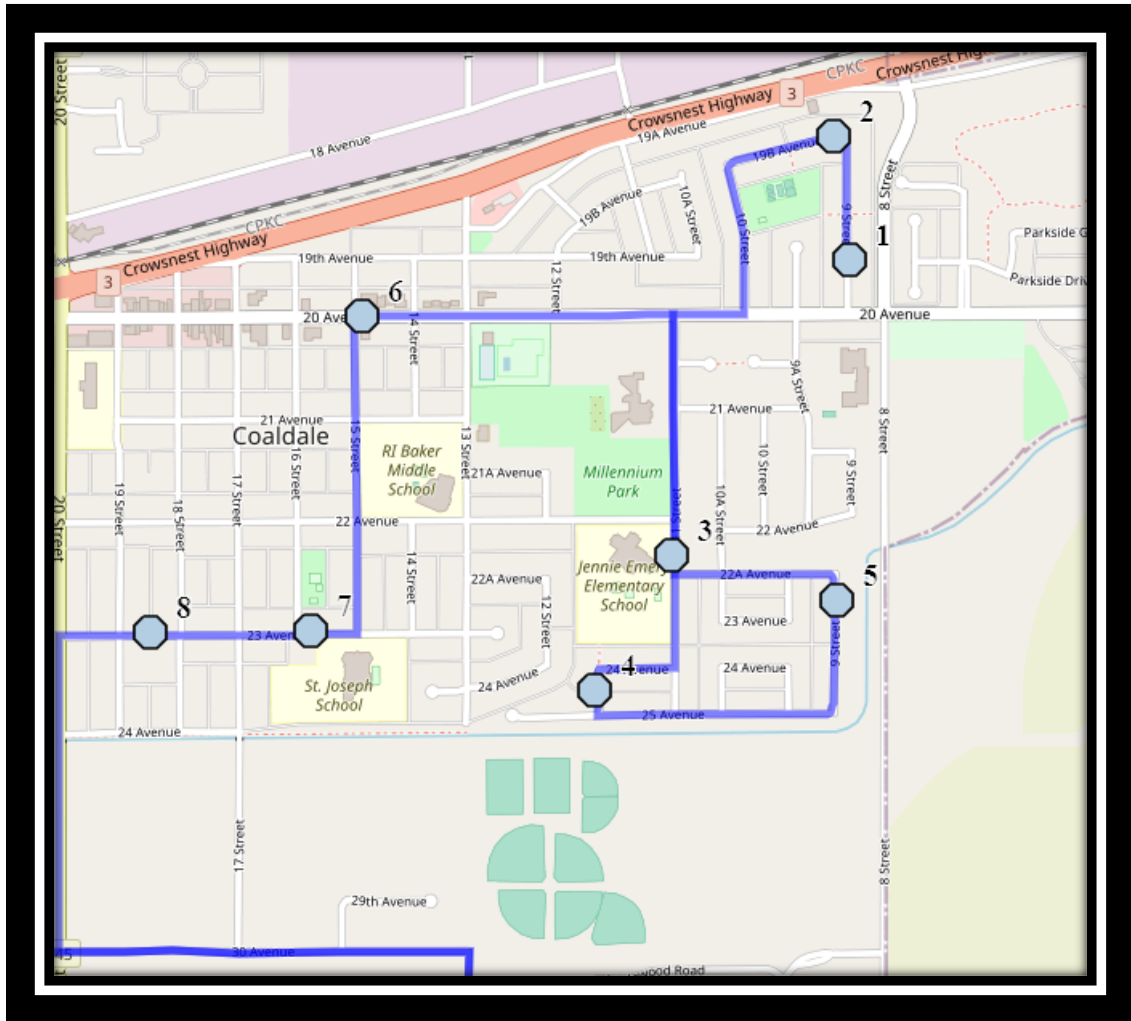

CFM Coaldale South

REVISED: October 20th, 2023

EFFECTIVE: October 25th, 2023

Catholic Central High East – 405 18 Street South – (403) 327-4596

St. Francis Middle School – 333 18 Street South – (403) 327-3402

Ecole St. Mary's – 422 20 Street South – (403) 327-3098

Please arrive 10 minutes before scheduled pick up and drop off times. Times shown may vary due to weather & traffic conditions.
Bus routes and maps are subject to change. For the most up-to-date version, visit www.southland.ca/lethbridge.