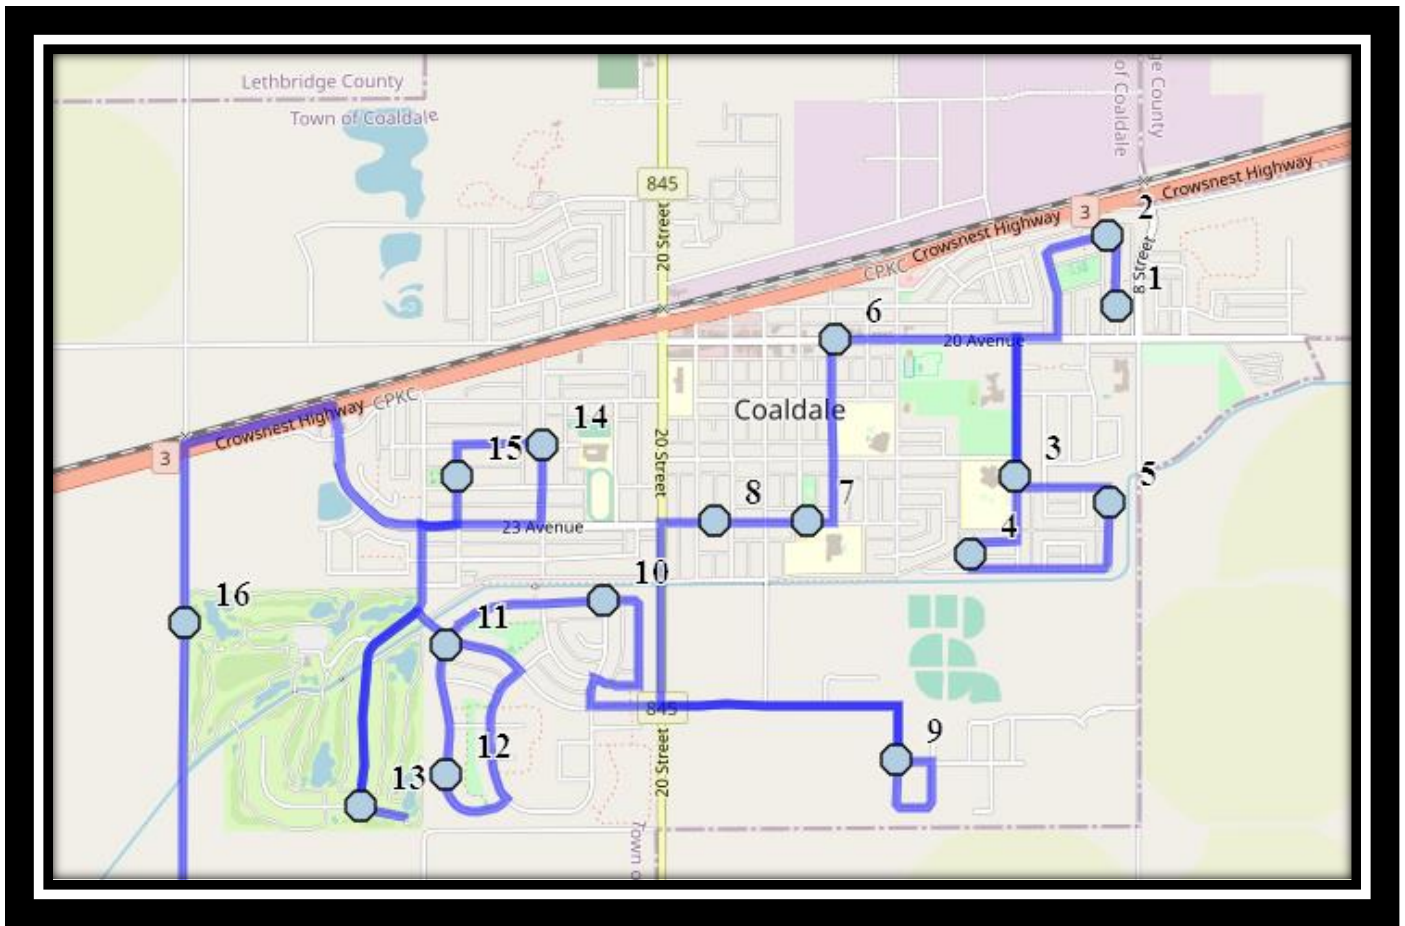

CFM Coaldale South

REVISED: October 20th, 2023

EFFECTIVE: October 25th, 2023

Catholic Central High East – 405 18 Street South – (403) 327-4596

St. Francis Middle School – 333 18 Street South – (403) 327-3402

Ecole St. Mary's – 422 20 Street South – (403) 327-3098

Please arrive 10 minutes before scheduled pick up and drop off times. Times shown may vary due to weather & traffic conditions.

Bus routes and maps are subject to change. For the most up-to-date version, visit www.southland.ca/lethbridge.