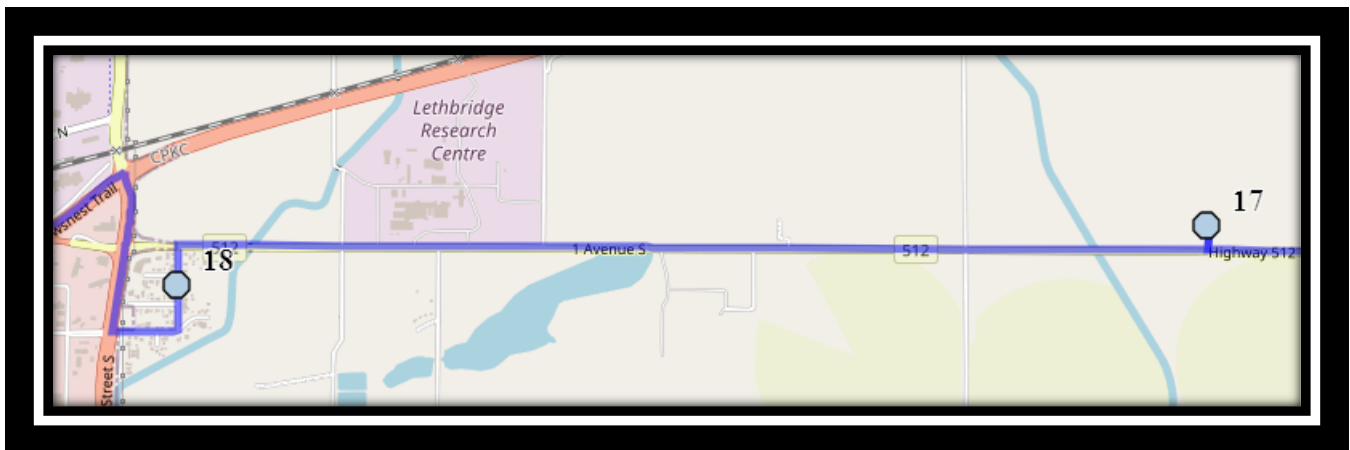

CFM Coaldale South

REVISED: October 20th, 2023

EFFECTIVE: October 25th, 2023

Catholic Central High East – 405 18 Street South – (403) 327-4596

St. Francis Middle School – 333 18 Street South – (403) 327-3402

Ecole St. Mary's – 422 20 Street South – (403) 327-3098

Please arrive 10 minutes before scheduled pick up and drop off times. Times shown may vary due to weather & traffic conditions.

Bus routes and maps are subject to change. For the most up-to-date version, visit www.southland.ca/lethbridge.