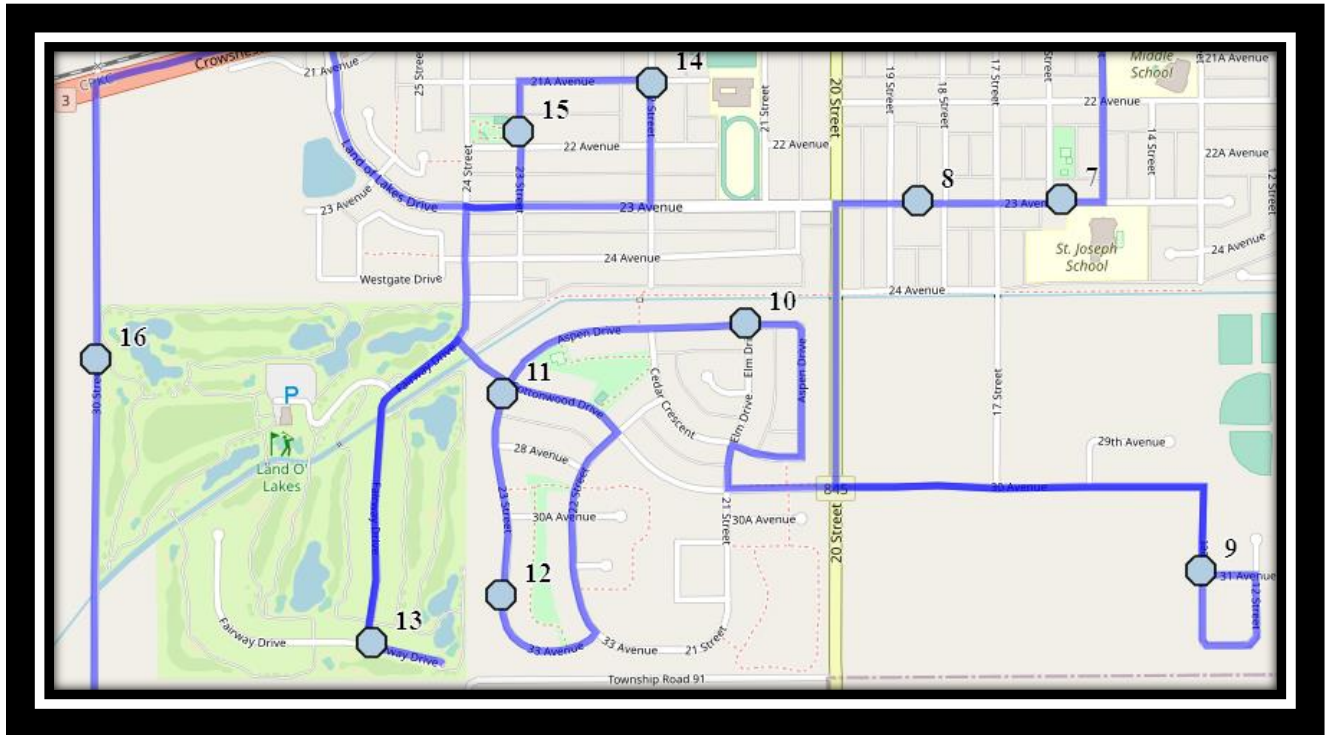

CFM Coaldale South

REVISED: October 20th, 2023

EFFECTIVE: October 25th, 2023

Catholic Central High East – 405 18 Street South – (403) 327-4596

St. Francis Middle School – 333 18 Street South – (403) 327-3402

Ecole St. Mary's – 422 20 Street South – (403) 327-3098

Please arrive 10 minutes before scheduled pick up and drop off times. Times shown may vary due to weather & traffic conditions.

Bus routes and maps are subject to change. For the most up-to-date version, visit www.southland.ca/lethbridge.