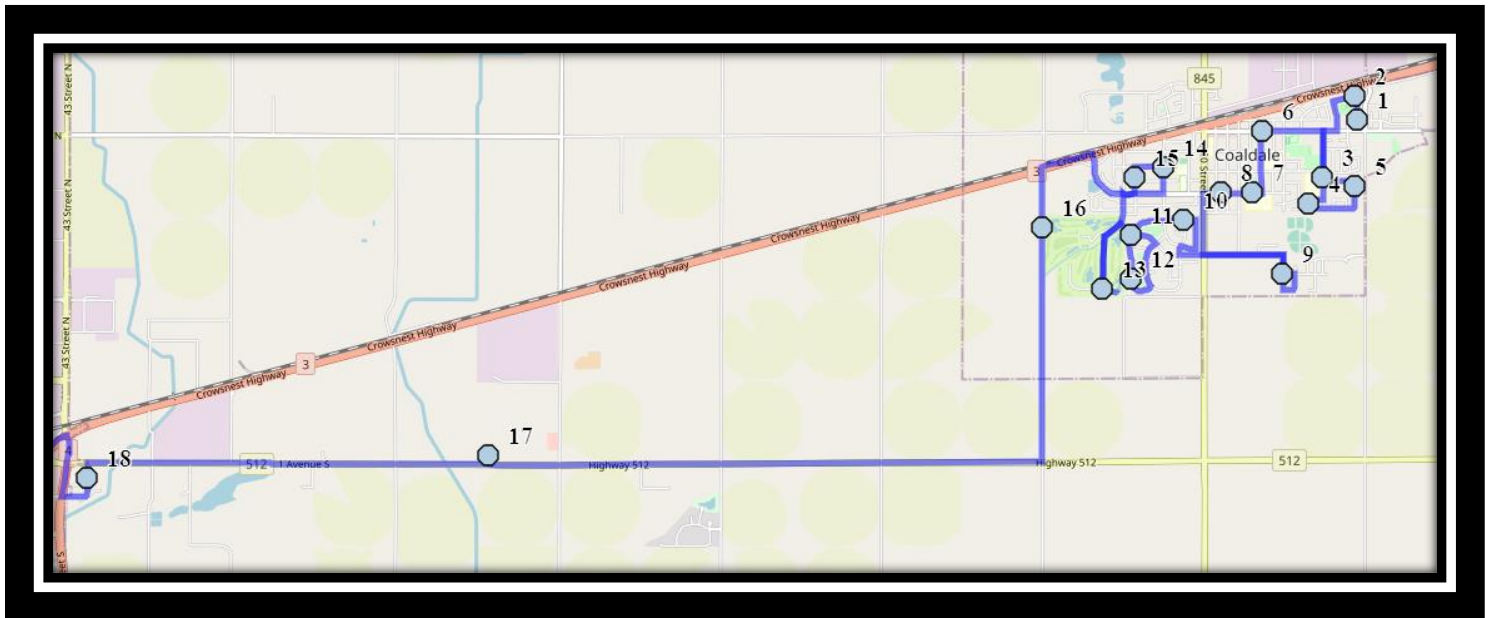

CFM Coaldale South

REVISED: October 20th, 2023

EFFECTIVE: October 25th, 2023

PM route reverse of AM

Catholic Central High East – 405 18 Street South – (403) 327-4596

St. Francis Middle School – 333 18 Street South – (403) 327-3402

Ecole St. Mary’s – 422 20 Street South – (403) 327-3098

Please arrive 10 minutes before scheduled pick up and drop off times. Times shown may vary due to weather & traffic conditions.

Bus routes and maps are subject to change. For the most up-to-date version, visit www.southland.ca/lethbridge.

Ecole St. Mary's – 422 20 Street South – (403) 327-3098

Please arrive 10 minutes before scheduled pick up and drop off times. Times shown may vary due to weather & traffic conditions.

Bus routes and maps are subject to change. For the most up-to-date version, visit www.southland.ca/lethbridge.