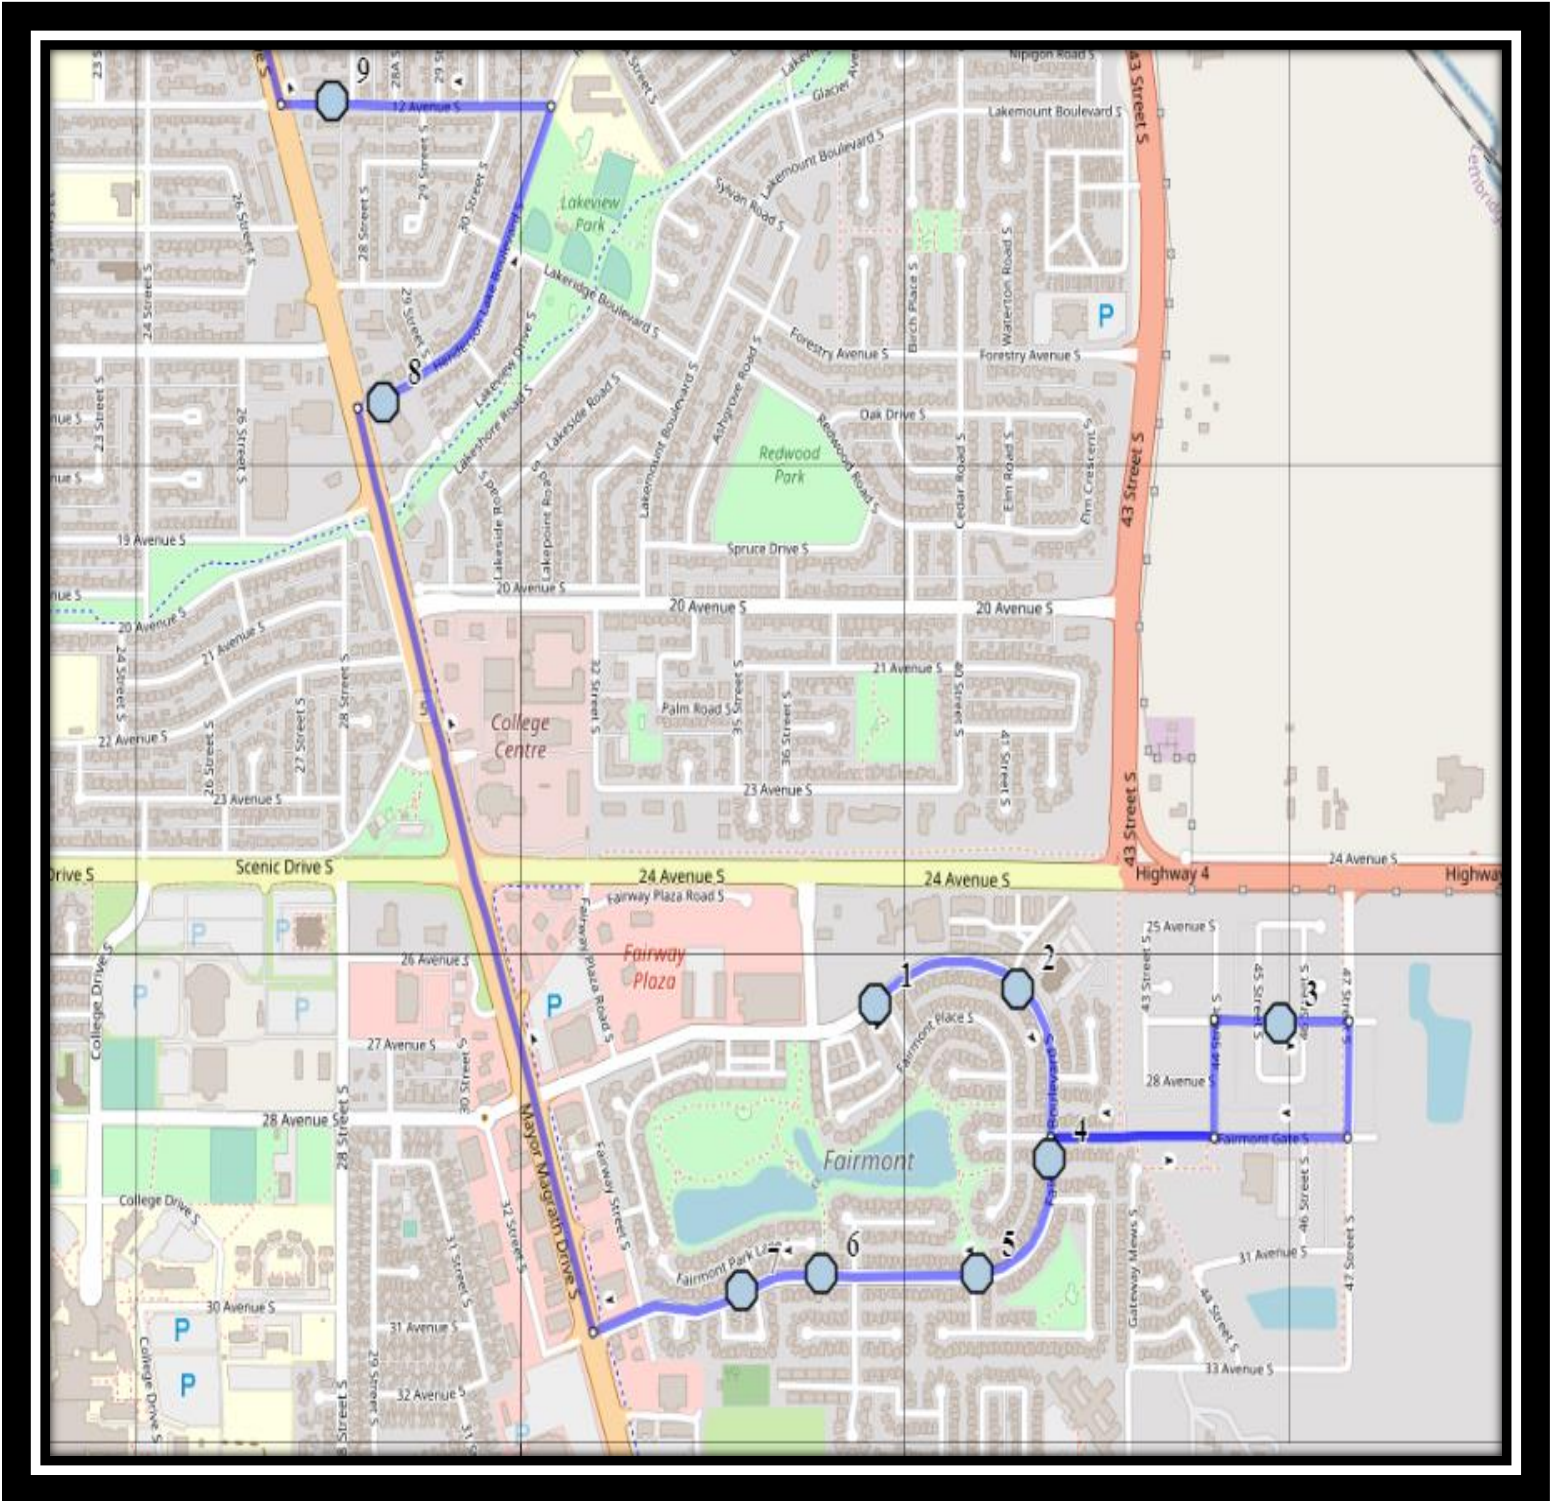

LCI S5

REVISED: October 20 2023

EFFECTIVE: October 25, 2023

AM ROUTE

Lethbridge Collegiate Institute – 1701 5 Ave South – (403) 328-9606

Please arrive 10 minutes before scheduled pick up and drop off times. Times shown may vary due to weather & traffic conditions.

Bus routes and maps are subject to change. For the most up-to-date version, visit www.southland.ca/lethbridge.