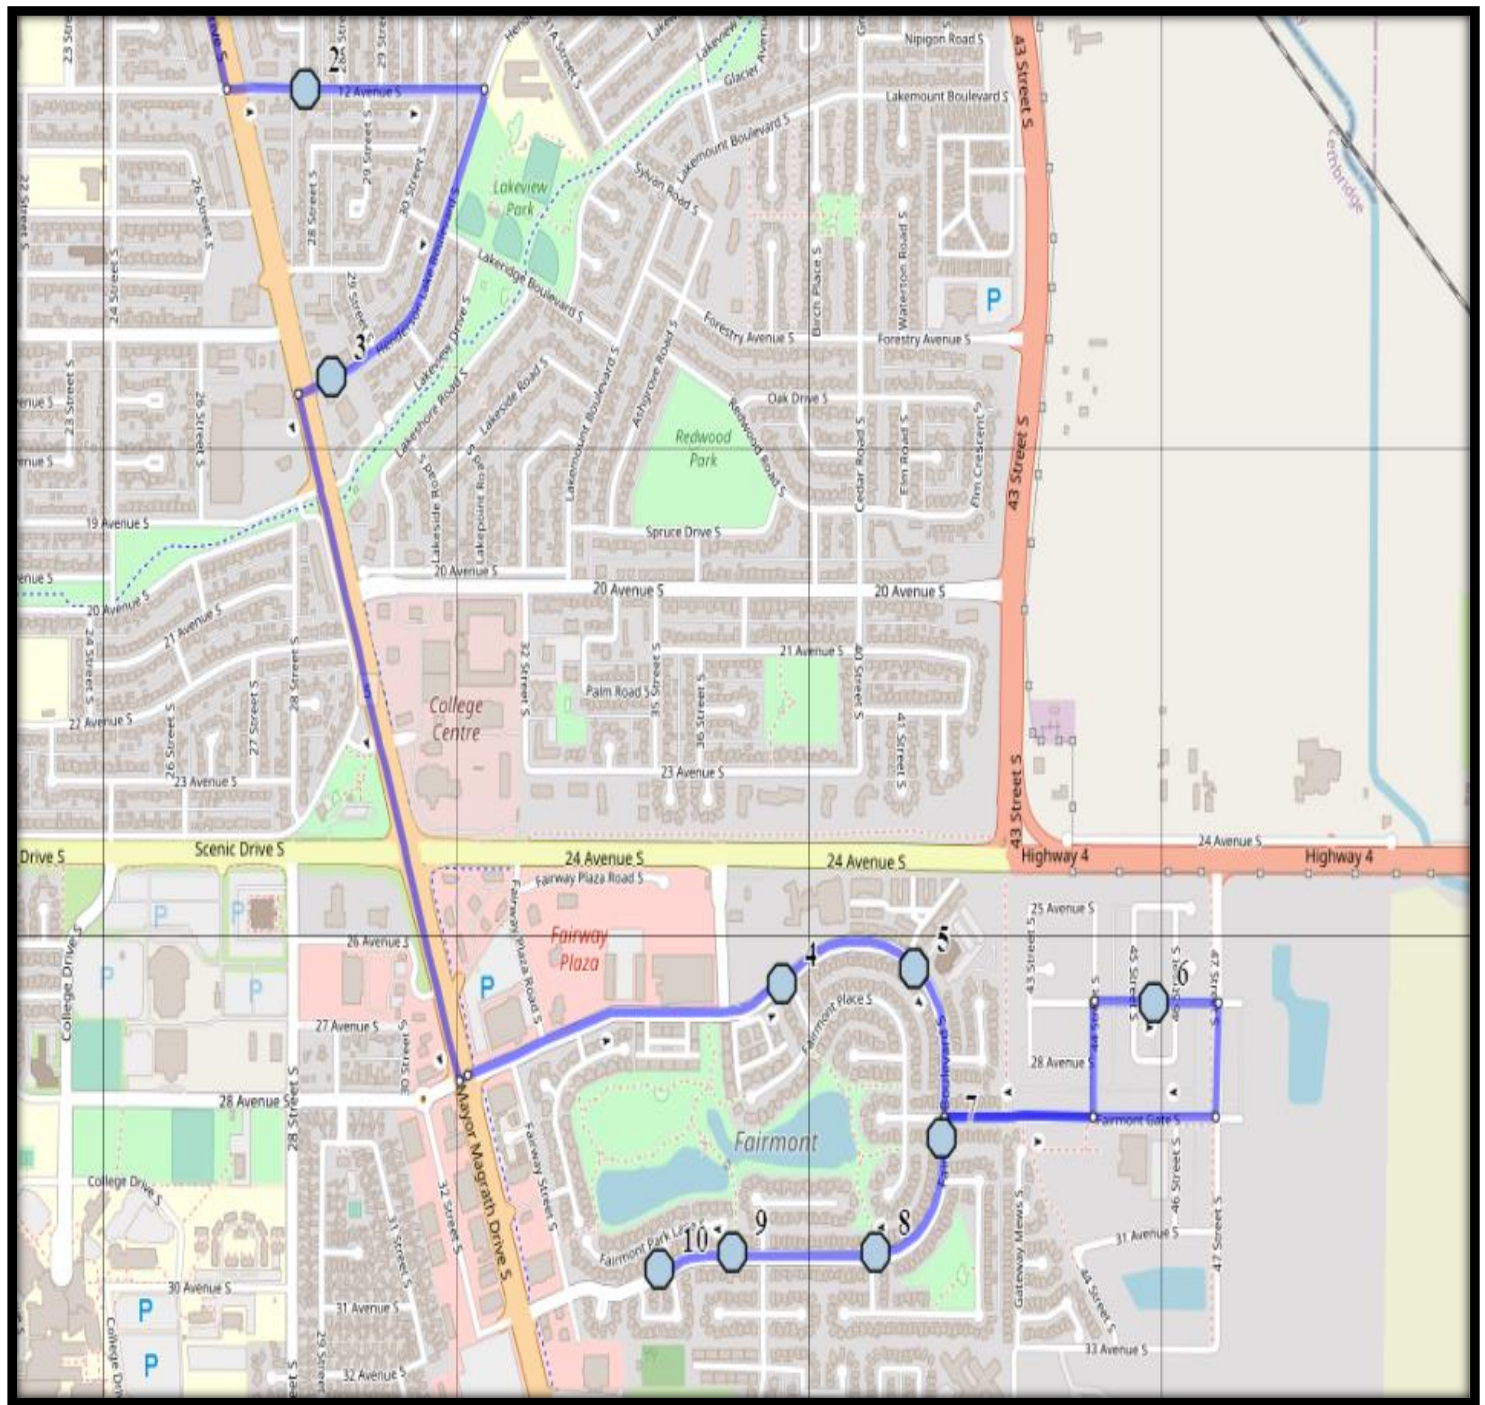

LCI S5

REVISED: October 20 2023

EFFECTIVE: October 25, 2023

PM ROUTE

Lethbridge Collegiate Institute – 1701 5 Ave South – (403) 328-9606

Please arrive 10 minutes before scheduled pick up and drop off times. Times shown may vary due to weather & traffic conditions.
Bus routes and maps are subject to change. For the most up-to-date version, visit www.southland.ca/lethbridge.