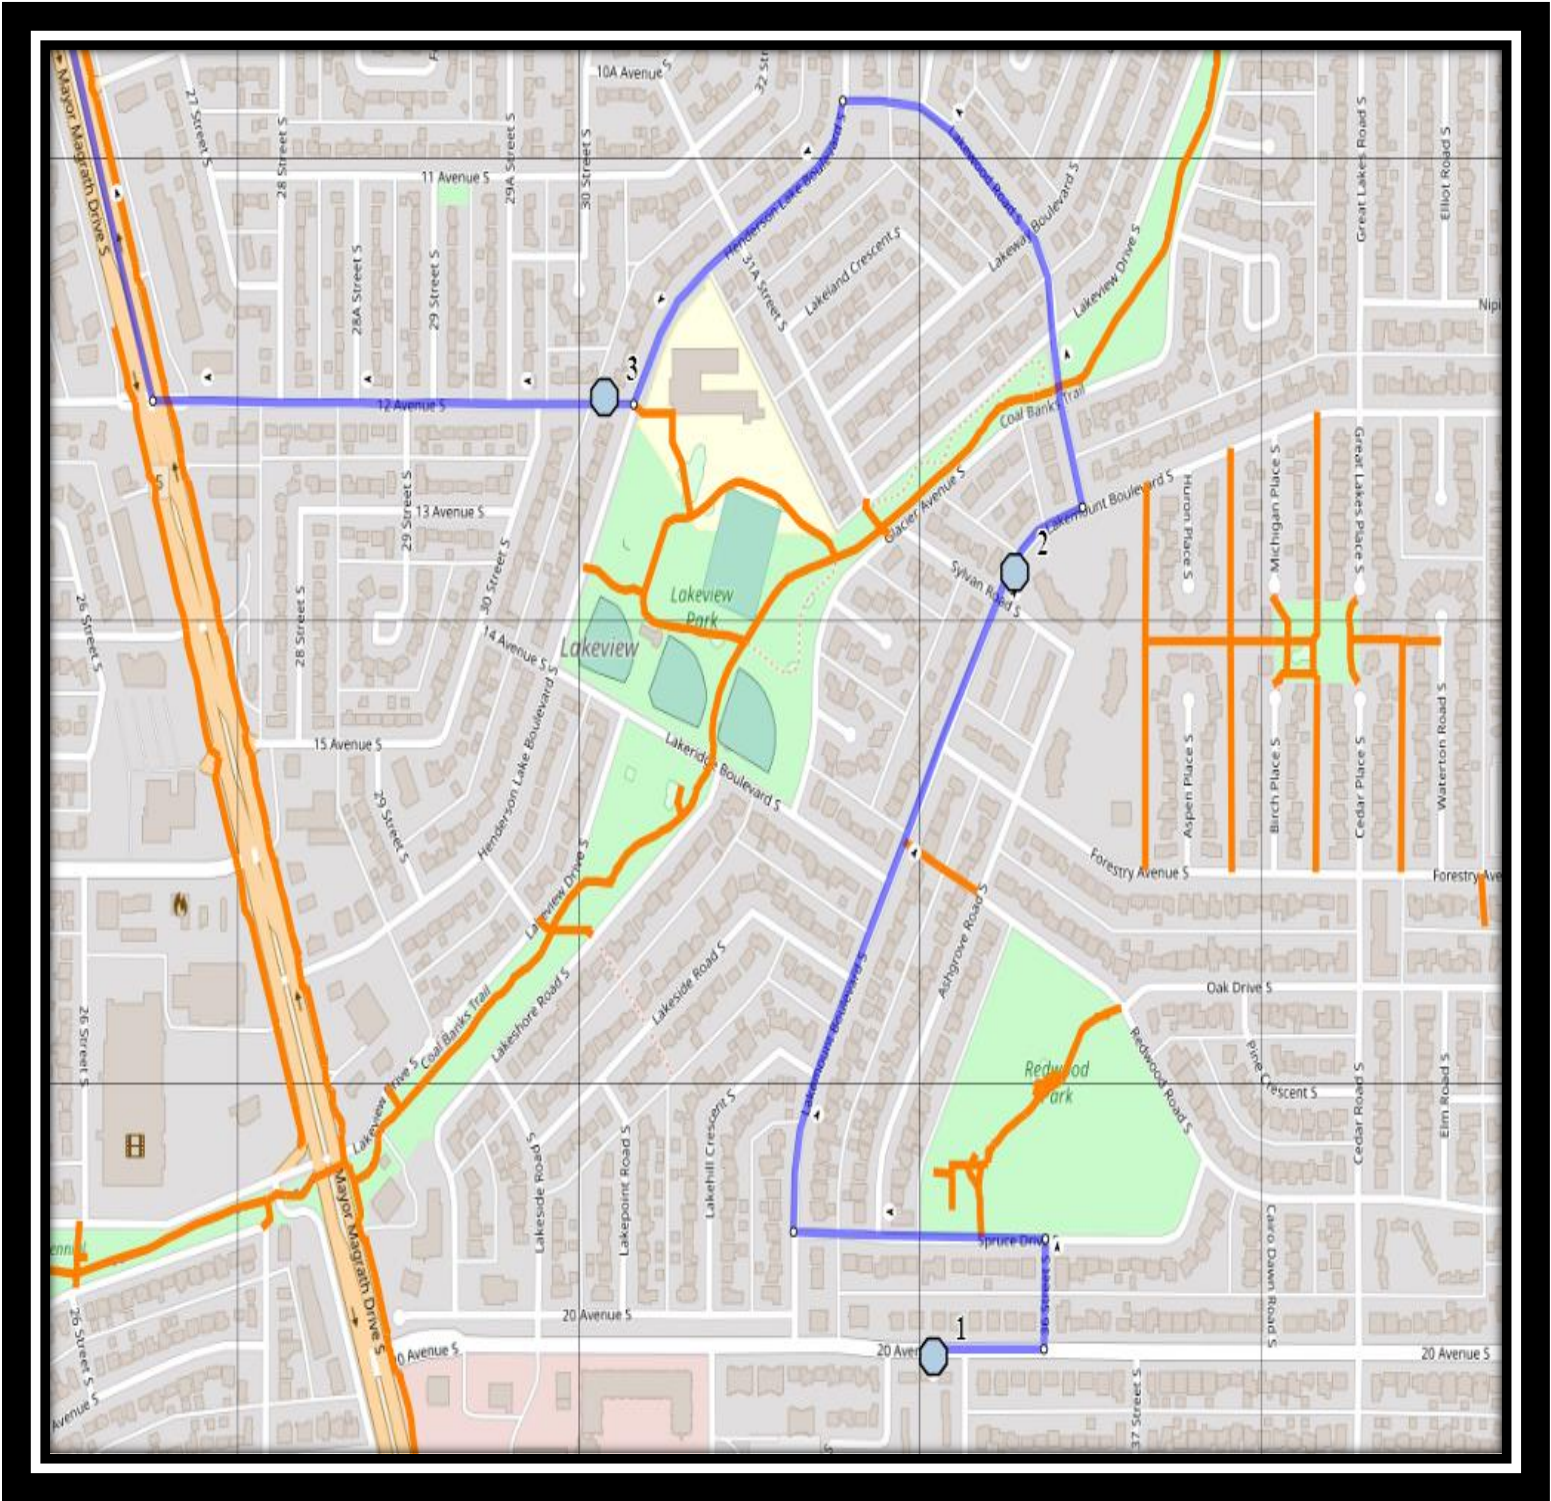

LCI S6

REVISED: October 20 2023

EFFECTIVE: October 25, 2023

AM ROUTE / PM ROUTE SAME AS AM

Lethbridge Collegiate Institute – 1701 5 Ave South – (403) 328-9606

Please arrive 10 minutes before scheduled pick up and drop off times. Times shown may vary due to weather & traffic conditions.

Bus routes and maps are subject to change. For the most up-to-date version, visit www.southland.ca/lethbridge.