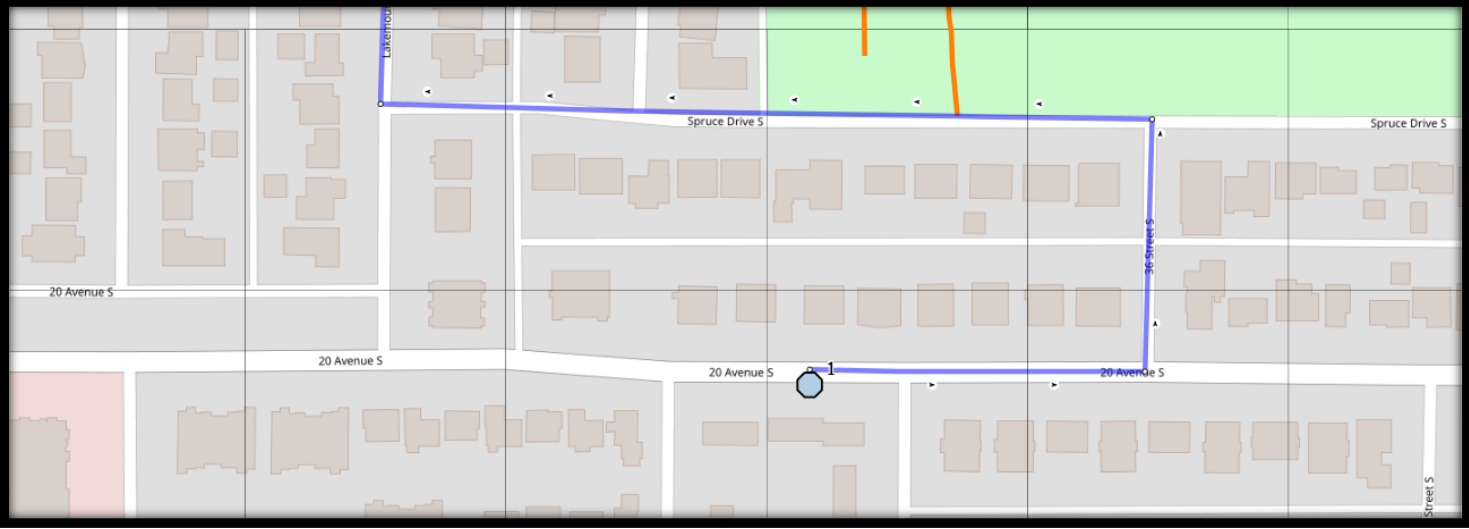

LCI S6

REVISED: October 20 2023

EFFECTIVE: October 25, 2023

Lethbridge Collegiate Institute – 1701 5 Ave South – (403) 328-9606

Please arrive 10 minutes before scheduled pick up and drop off times. Times shown may vary due to weather & traffic conditions.

Bus routes and maps are subject to change. For the most up-to-date version, visit www.southland.ca/lethbridge.