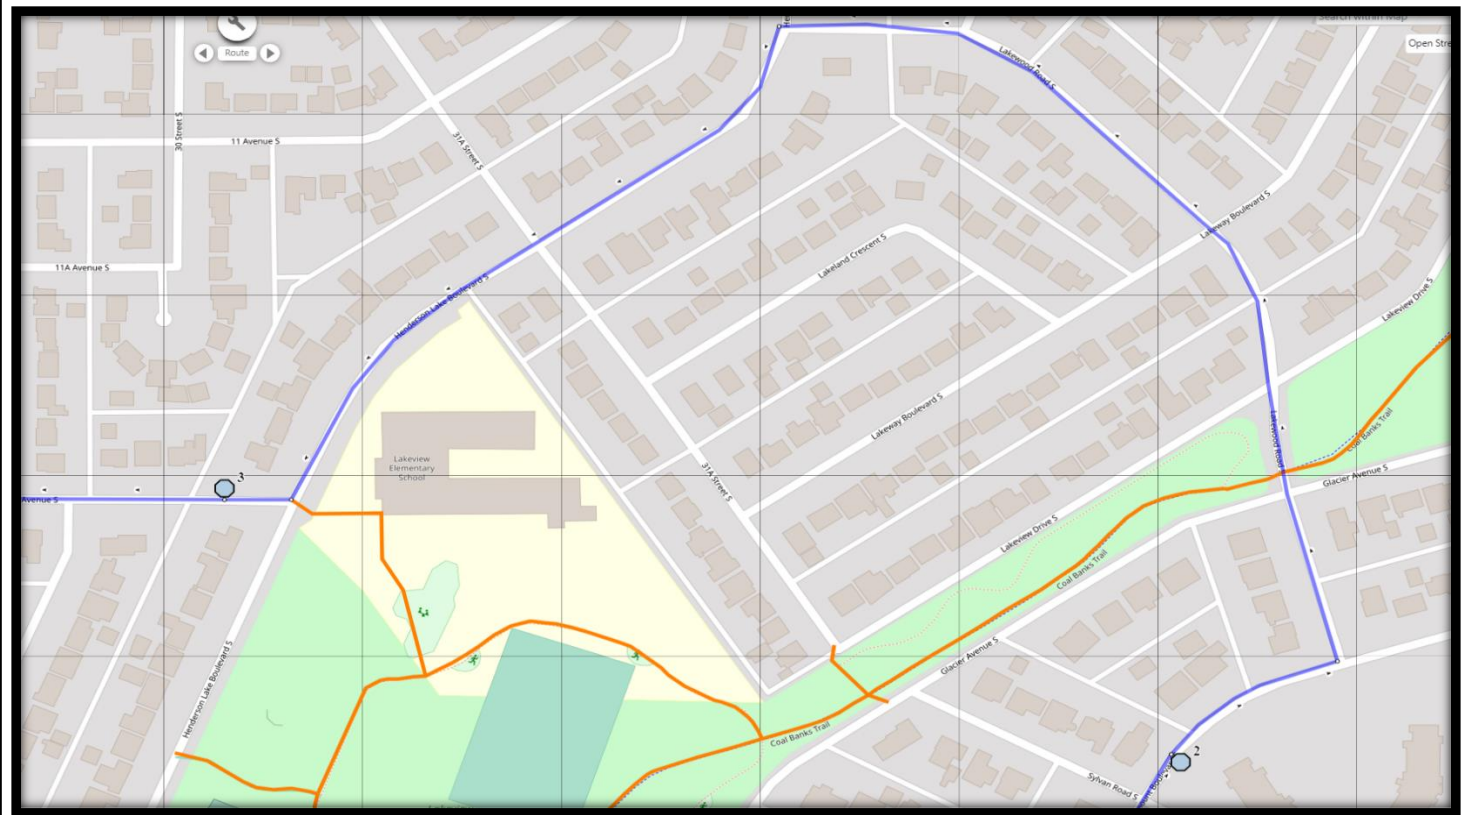

LCI S6

REVISED: October 20 2023

EFFECTIVE: October 25, 2023

Lethbridge Collegiate Institute – 1701 5 Ave South – (403) 328-9606

Please arrive 10 minutes before scheduled pick up and drop off times. Times shown may vary due to weather & traffic conditions.

Bus routes and maps are subject to change. For the most up-to-date version, visit www.southland.ca/lethbridge.