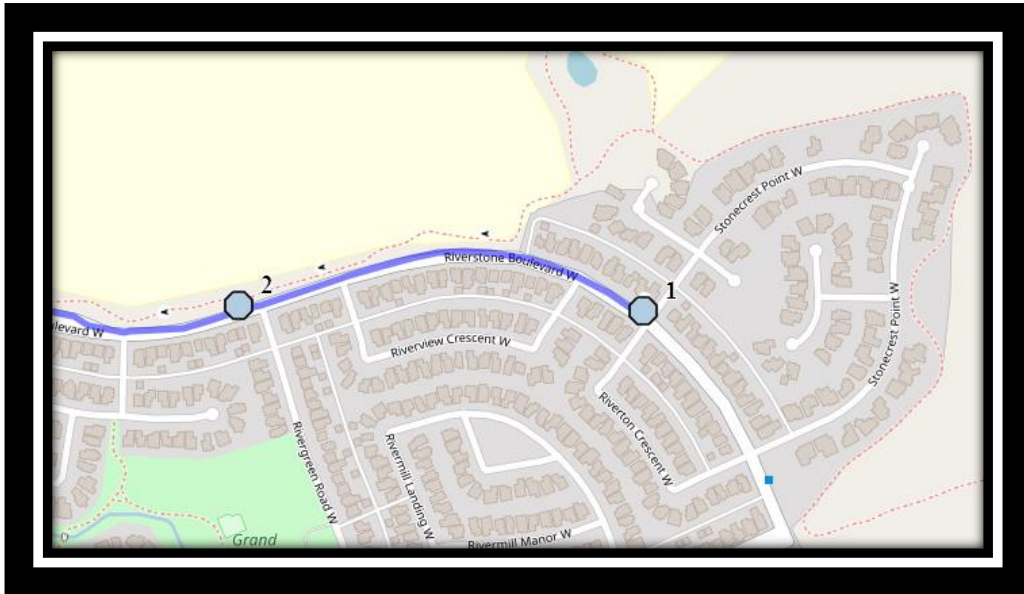

LCI W6

REVISED: October 20th, 2023

EFFECTIVE: October 25th, 2023

Lethbridge Collegiate Institute – 1701 5 Ave South – (403) 328-9606

Please arrive 10 minutes before scheduled pick up and drop off times. Times shown may vary due to weather & traffic conditions.

Bus routes and maps are subject to change. For the most up-to-date version, visit www.southland.ca/lethbridge.