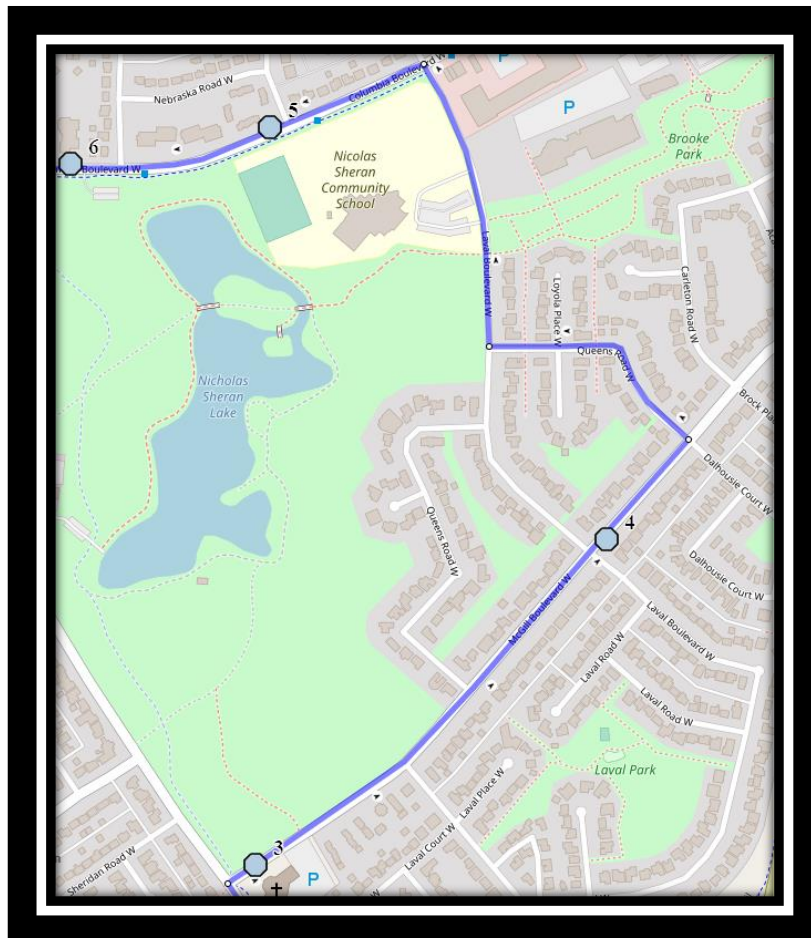

LCI W6

REVISED: October 20th, 2023

EFFECTIVE: October 25th, 2023

Lethbridge Collegiate Institute – 1701 5 Ave South – (403) 328-9606

Please arrive 10 minutes before scheduled pick up and drop off times. Times shown may vary due to weather & traffic conditions.

Bus routes and maps are subject to change. For the most up-to-date version, visit www.southland.ca/lethbridge.