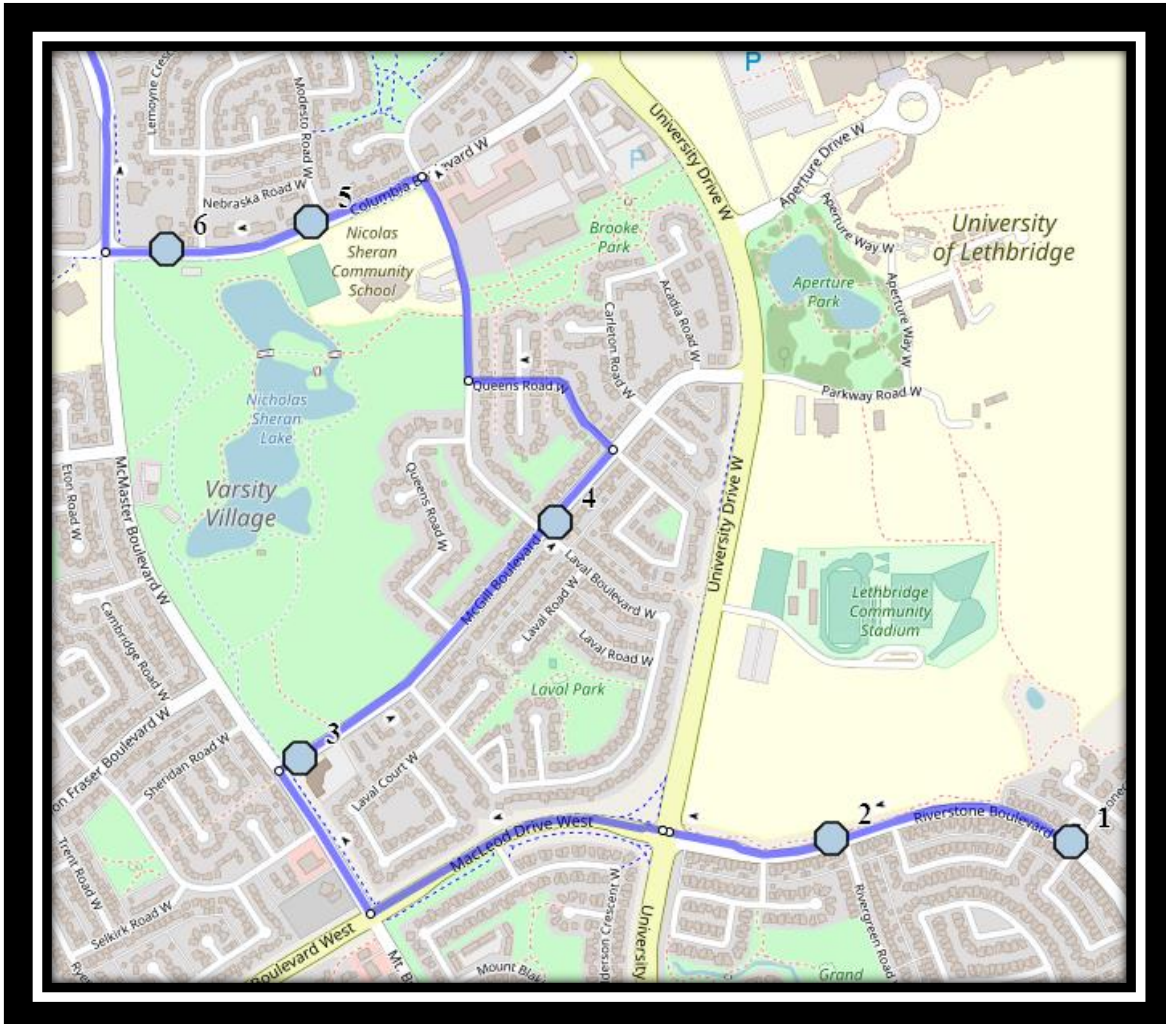

LCI W6

REVISED: October 20th, 2023

EFFECTIVE: October 25th, 2023

Lethbridge Collegiate Institute – 1701 5 Ave South – (403) 328-9606

Please arrive 10 minutes before scheduled pick up and drop off times. Times shown may vary due to weather & traffic conditions.

Bus routes and maps are subject to change. For the most up-to-date version, visit www.southland.ca/lethbridge.