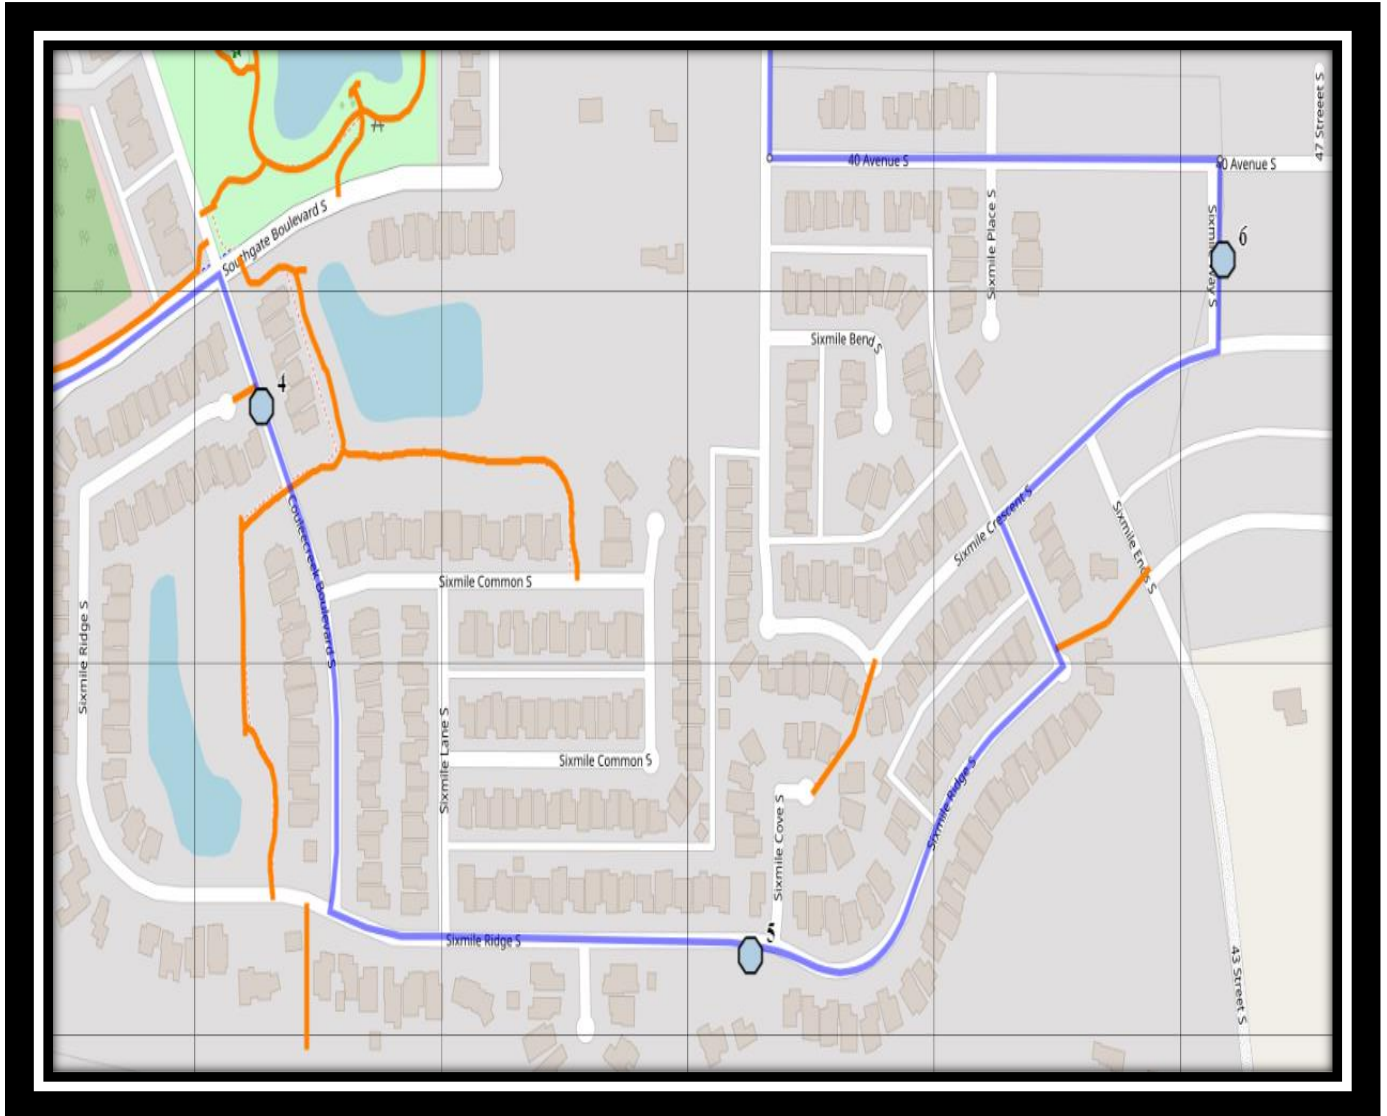

Plaxton S2

REVISED: September 29, 2023

EFFECTIVE: October 4, 2023

Dr. Robert Plaxton Elementary – 4510 Fairmont Gate South – (825) 399-0620

Please arrive 10 minutes before scheduled pick up and drop off times. Times shown may vary due to weather & traffic conditions.

Bus routes and maps are subject to change. For the most up-to-date version, visit www.southland.ca/lethbridge.