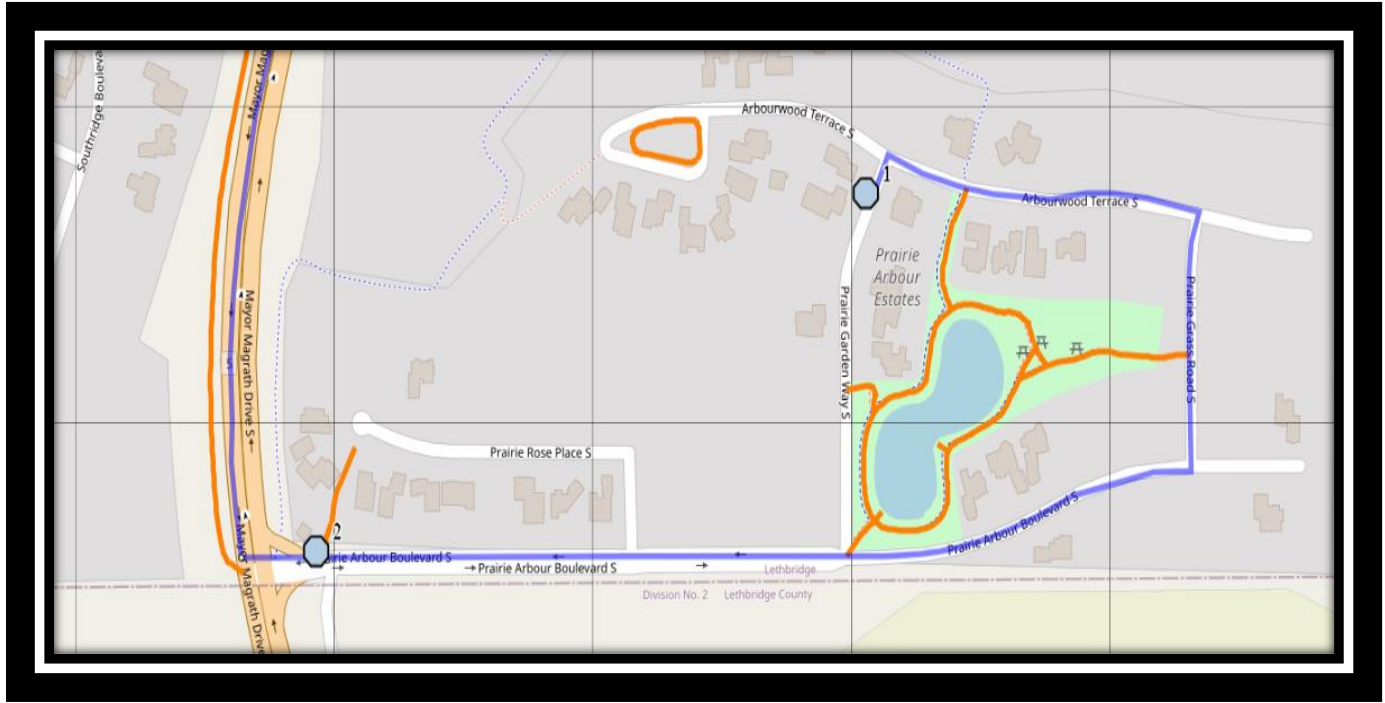

Plaxton S2

REVISED: September 29, 2023

EFFECTIVE: October 4, 2023

Dr. Robert Plaxton Elementary – 4510 Fairmont Gate South – (825) 399-0620

Please arrive 10 minutes before scheduled pick up and drop off times. Times shown may vary due to weather & traffic conditions.

Bus routes and maps are subject to change. For the most up-to-date version, visit www.southland.ca/lethbridge.