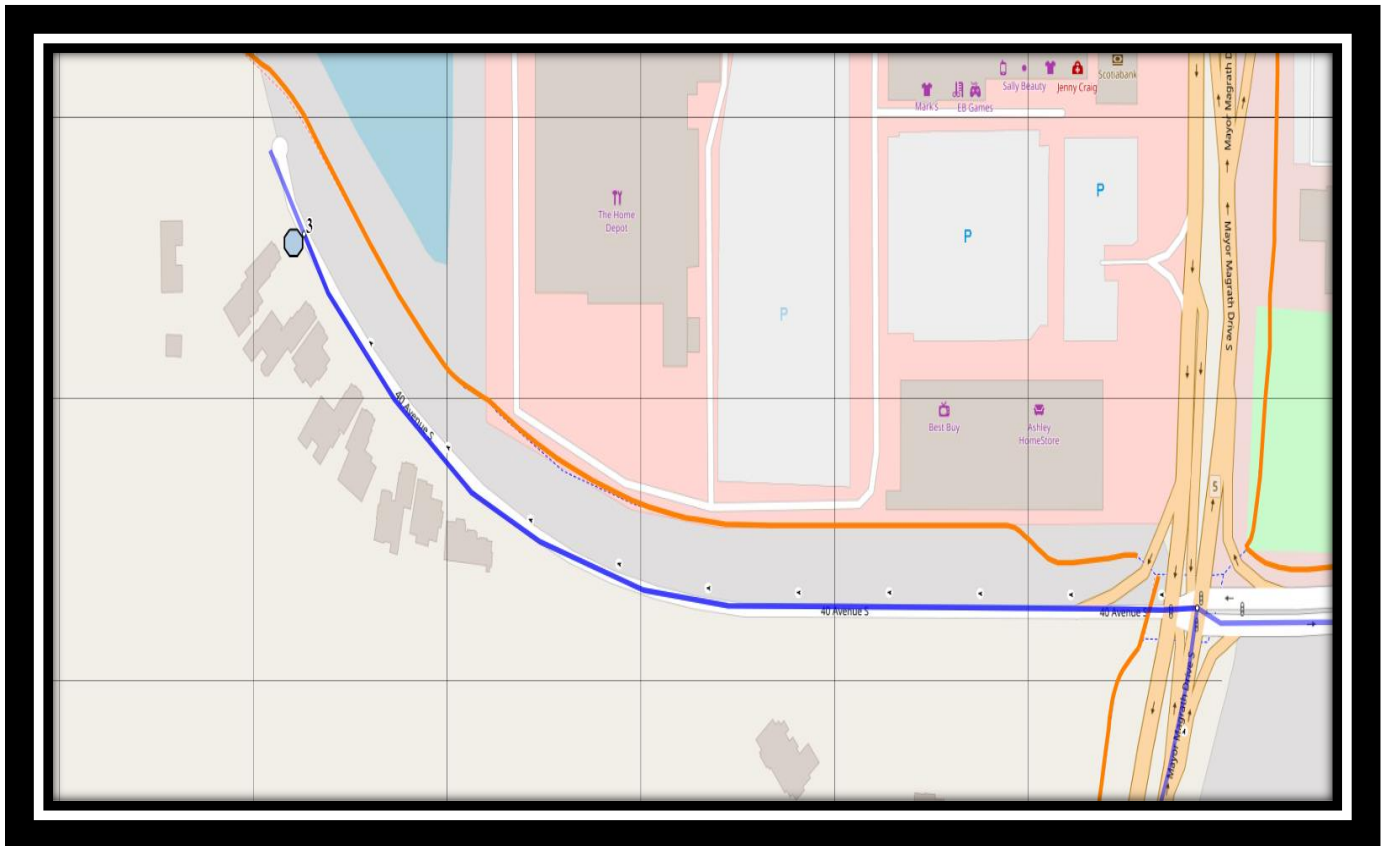

Plaxton S2

REVISED: September 29, 2023

EFFECTIVE: October 4, 2023

Dr. Robert Plaxton Elementary – 4510 Fairmont Gate South – (825) 399-0620

Please arrive 10 minutes before scheduled pick up and drop off times. Times shown may vary due to weather & traffic conditions.

Bus routes and maps are subject to change. For the most up-to-date version, visit www.southland.ca/lethbridge.