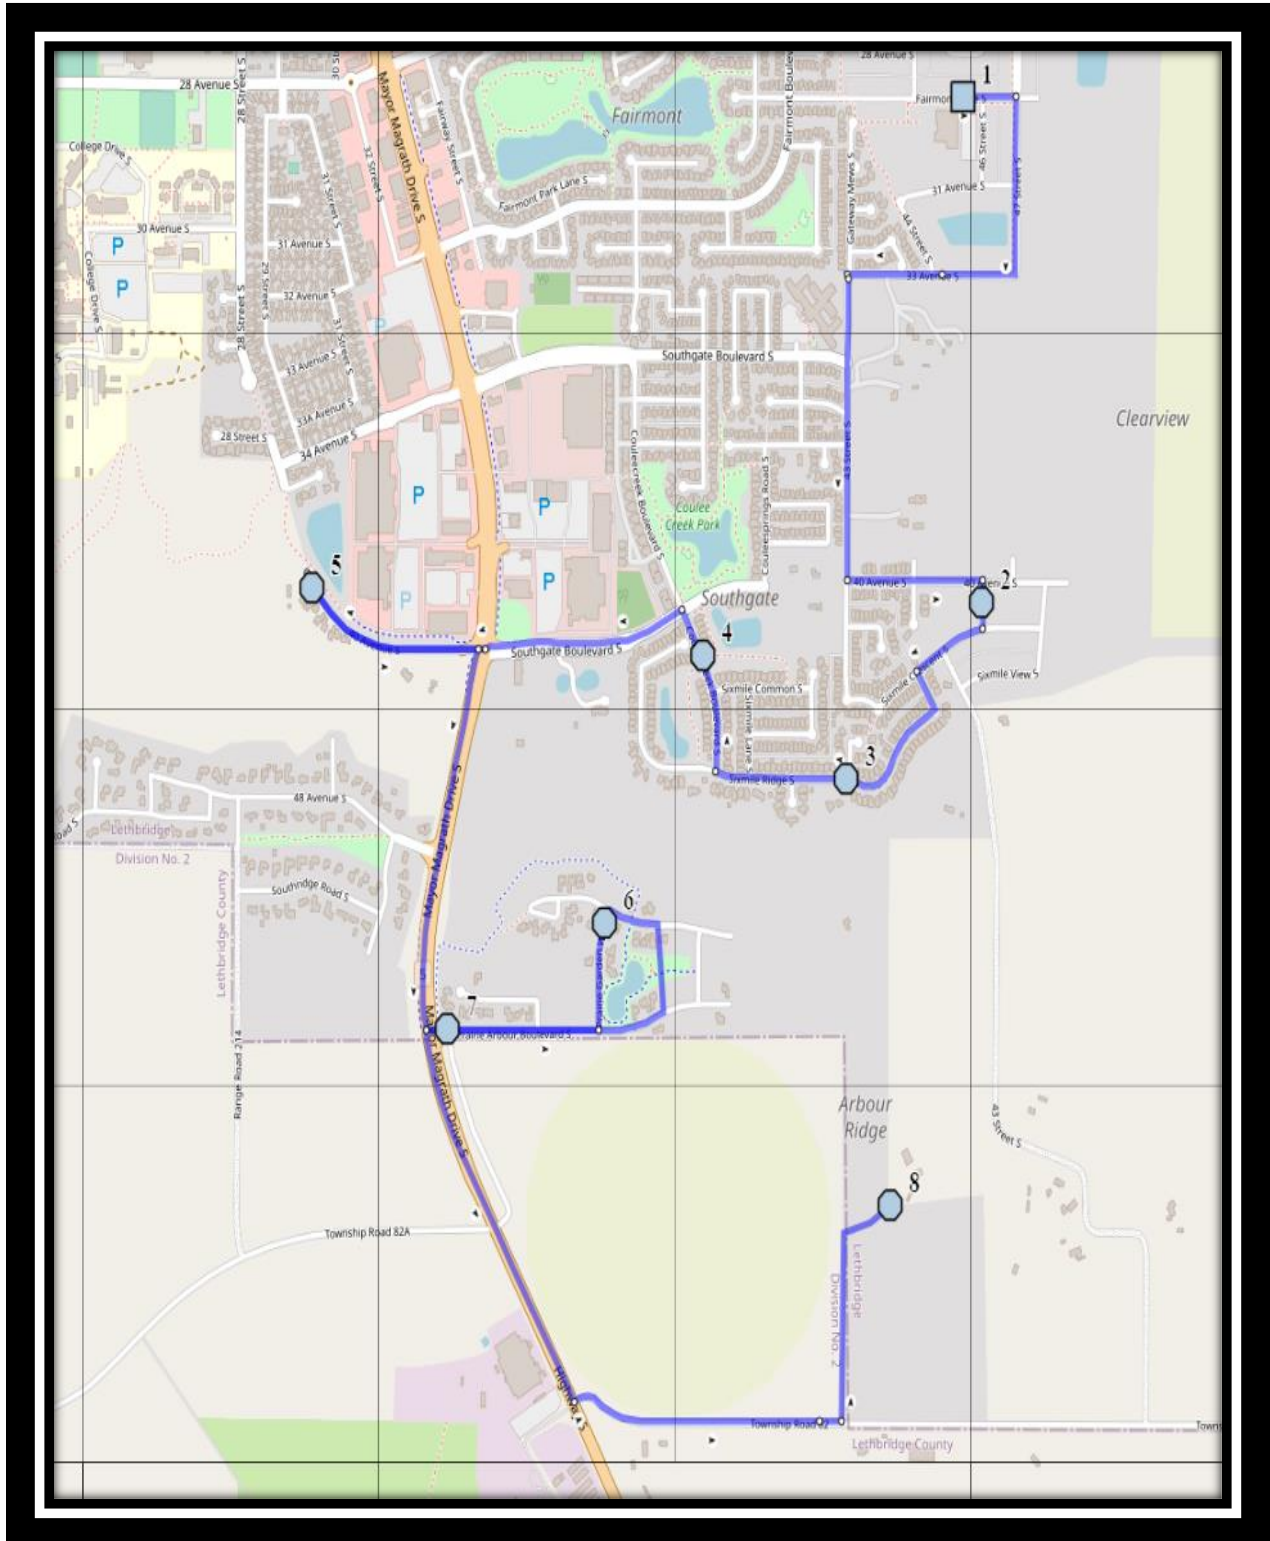

Plaxton S2

REVISED: September 29, 2023

EFFECTIVE: October 4, 2023

Dr. Robert Plaxton Elementary – 4510 Fairmont Gate South – (825) 399-0620

Please arrive 10 minutes before scheduled pick up and drop off times. Times shown may vary due to weather & traffic conditions.

Bus routes and maps are subject to change. For the most up-to-date version, visit www.southland.ca/lethbridge.