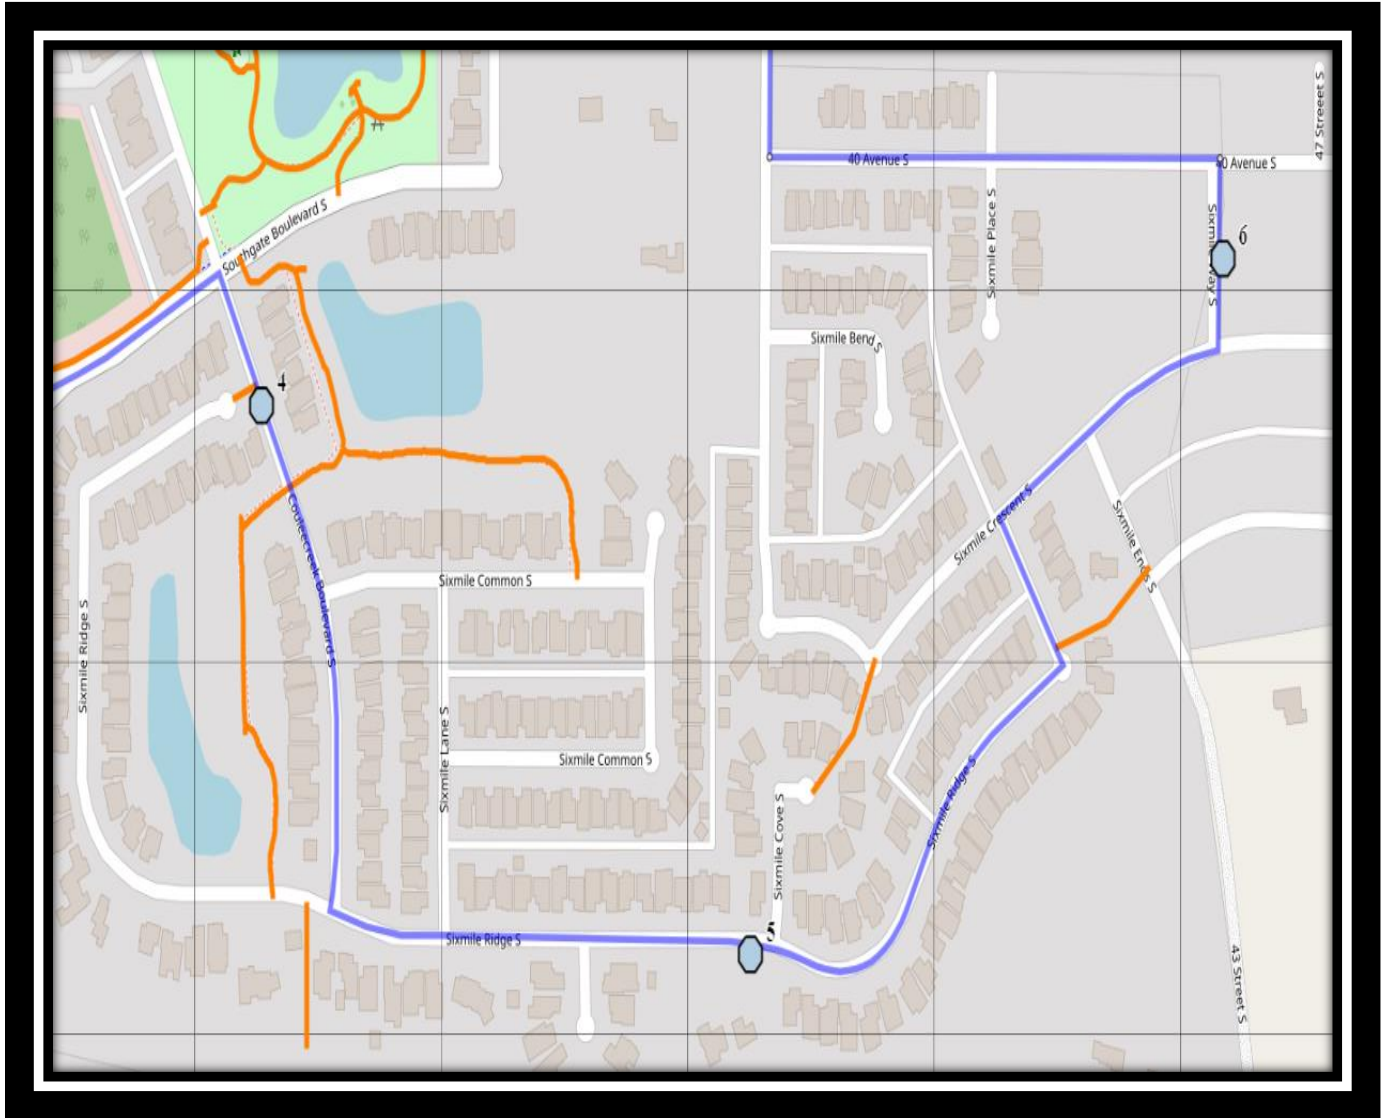

Plaxton S2

REVISED: September 29, 2023

EFFECTIVE: October 4, 2023

Dr. Robert Plaxton Elementary – 4510 Fairmont Gate South – (825) 399-0620

Please arrive 10 minutes before scheduled pick up and drop off times. Times shown may vary due to weather & traffic conditions.

Bus routes and maps are subject to change. For the most up-to-date version, visit www.southland.ca/lethbridge.