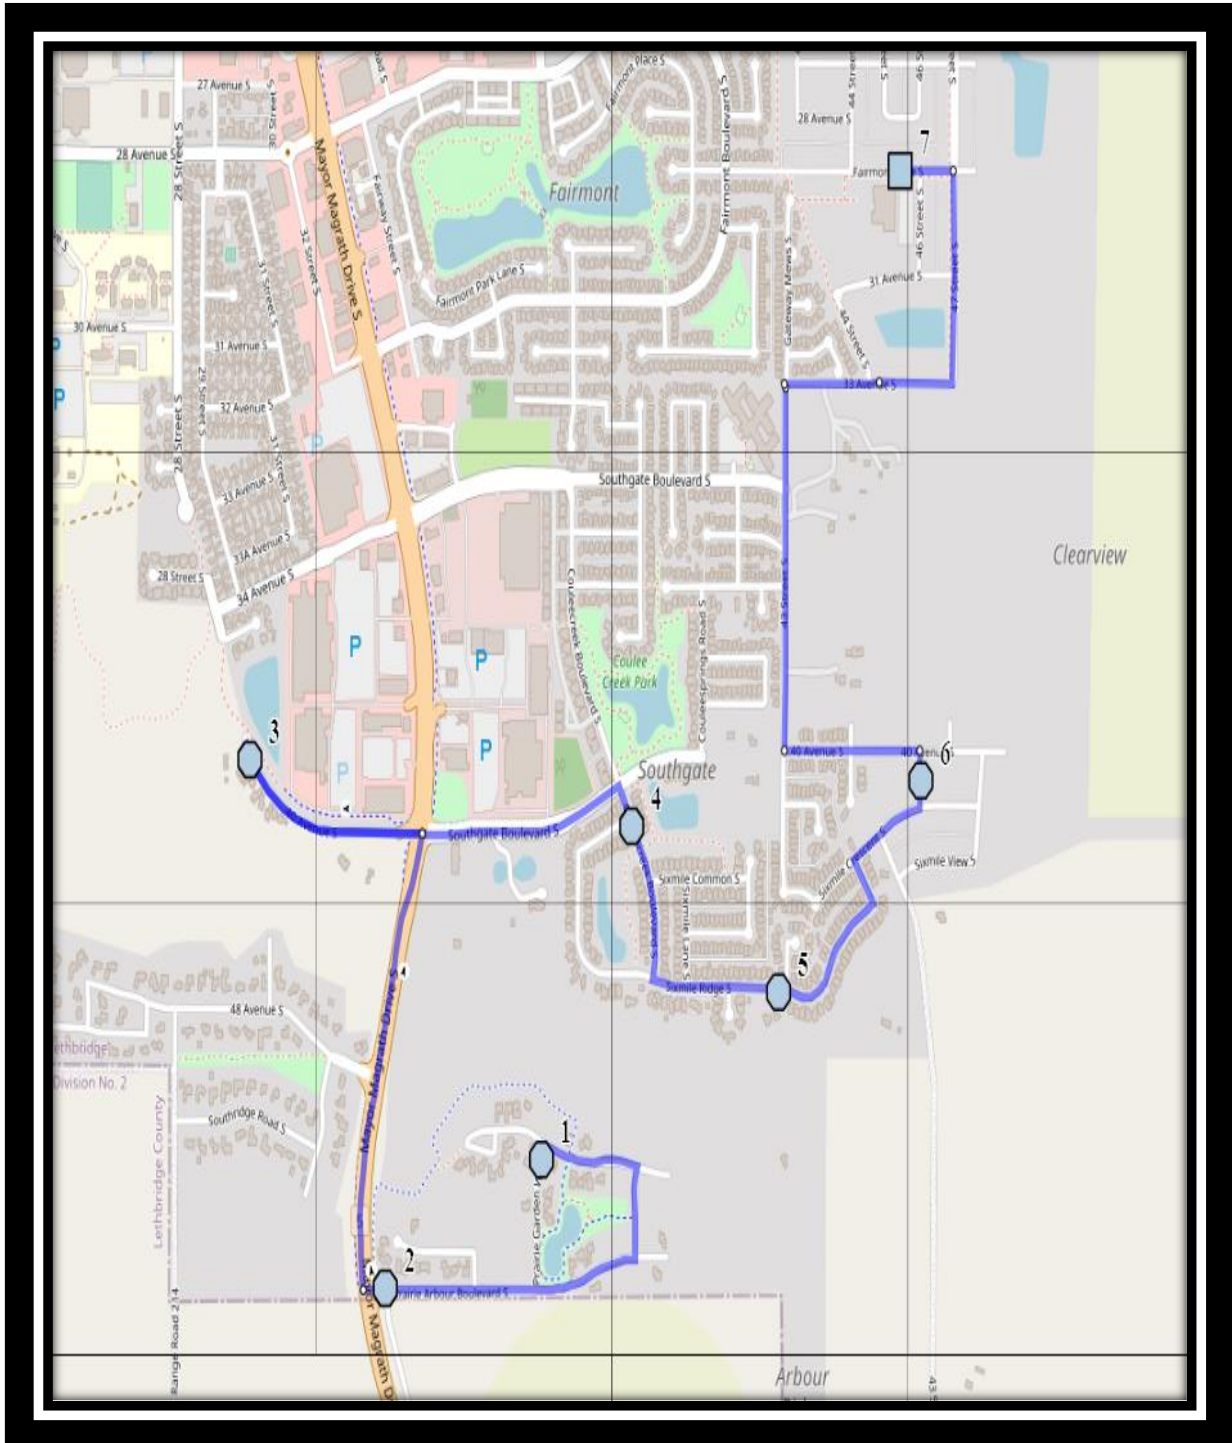

# Plaxton S2

REVISED: September 29, 2023

EFFECTIVE: October 4, 2023

PM Route Same As AM, plus 1 extra PM stop

## **Dr. Robert Plaxton Elementary – 4510 Fairmont Gate South – (825) 399-0620**

Please arrive 10 minutes before scheduled pick up and drop off times. Times shown may vary due to weather & traffic conditions.