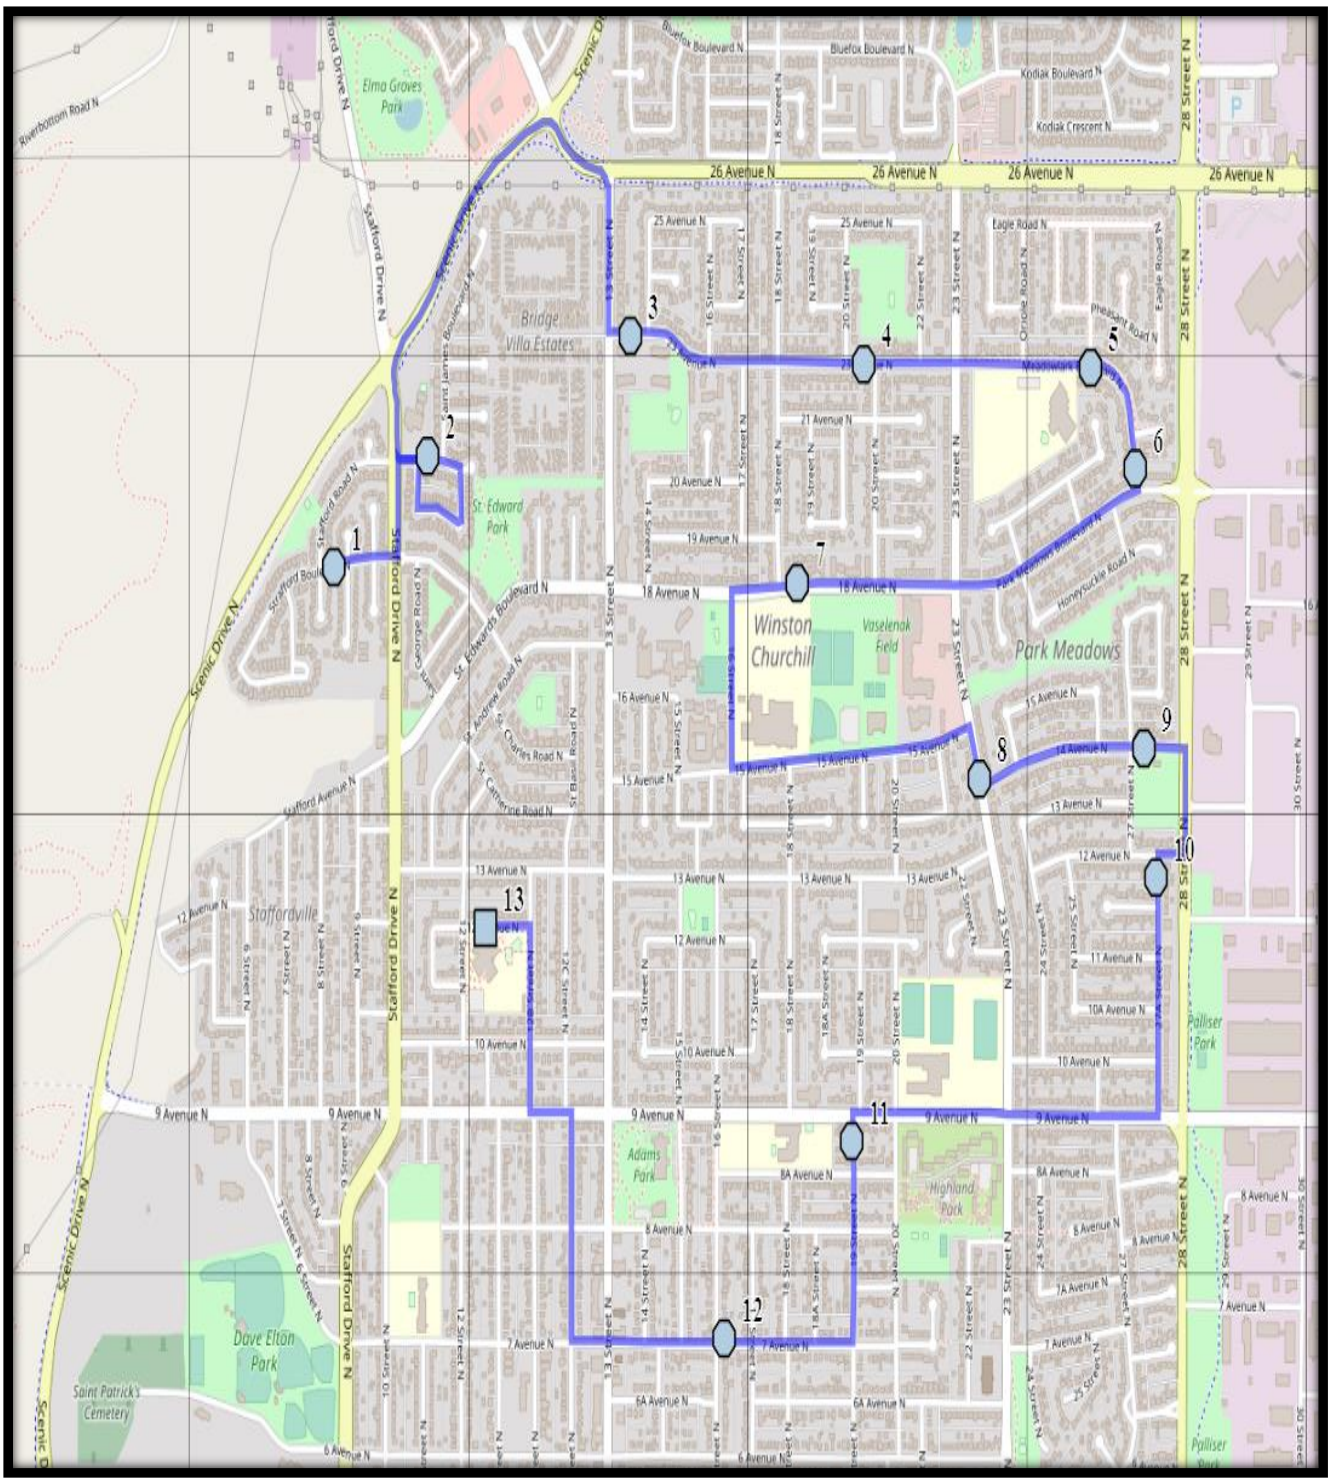

St. Paul N1

REVISED: October 16th, 2023

EFFECTIVE: October 25th, 2023

PM Same Direction as AM

St. Paul – 1212 12th Avenue, South. (403)-328-0611

Please arrive 10 minutes before scheduled pick up and drop off times. Times shown may vary due to weather & traffic conditions.
Bus routes and maps are subject to change. For the most up-to-date version, visit www.southland.ca/lethbridge.

St. Paul N1

REVISED: October 16th, 2023

EFFECTIVE: October 25th, 2023

St. Paul – 1212 12th Avenue, South. (403)-328-0611

Please arrive 10 minutes before scheduled pick up and drop off times. Times shown may vary due to weather & traffic conditions.

#4 - 4:01 PM - 23 Ave North Eastbound - east of 13 St n across from ally

#5 - 4:03 PM - 23 Ave North Eastbound - between 20 St N at alley

#6 - 4:05 PM - Meadowlark Blvd North Eastbound - at Robin Rd road sign post

#10 - 1:05 PM - 14 Ave North Eastbound - east of 27 St N at end of sidewalk

#11 - 1:07 PM - 27A Street North Southbound - south of 12 Ave N before alley

#12 - 1:10 PM - 19 Street North Southbound - south of 9 Ave N at school zone lamp post