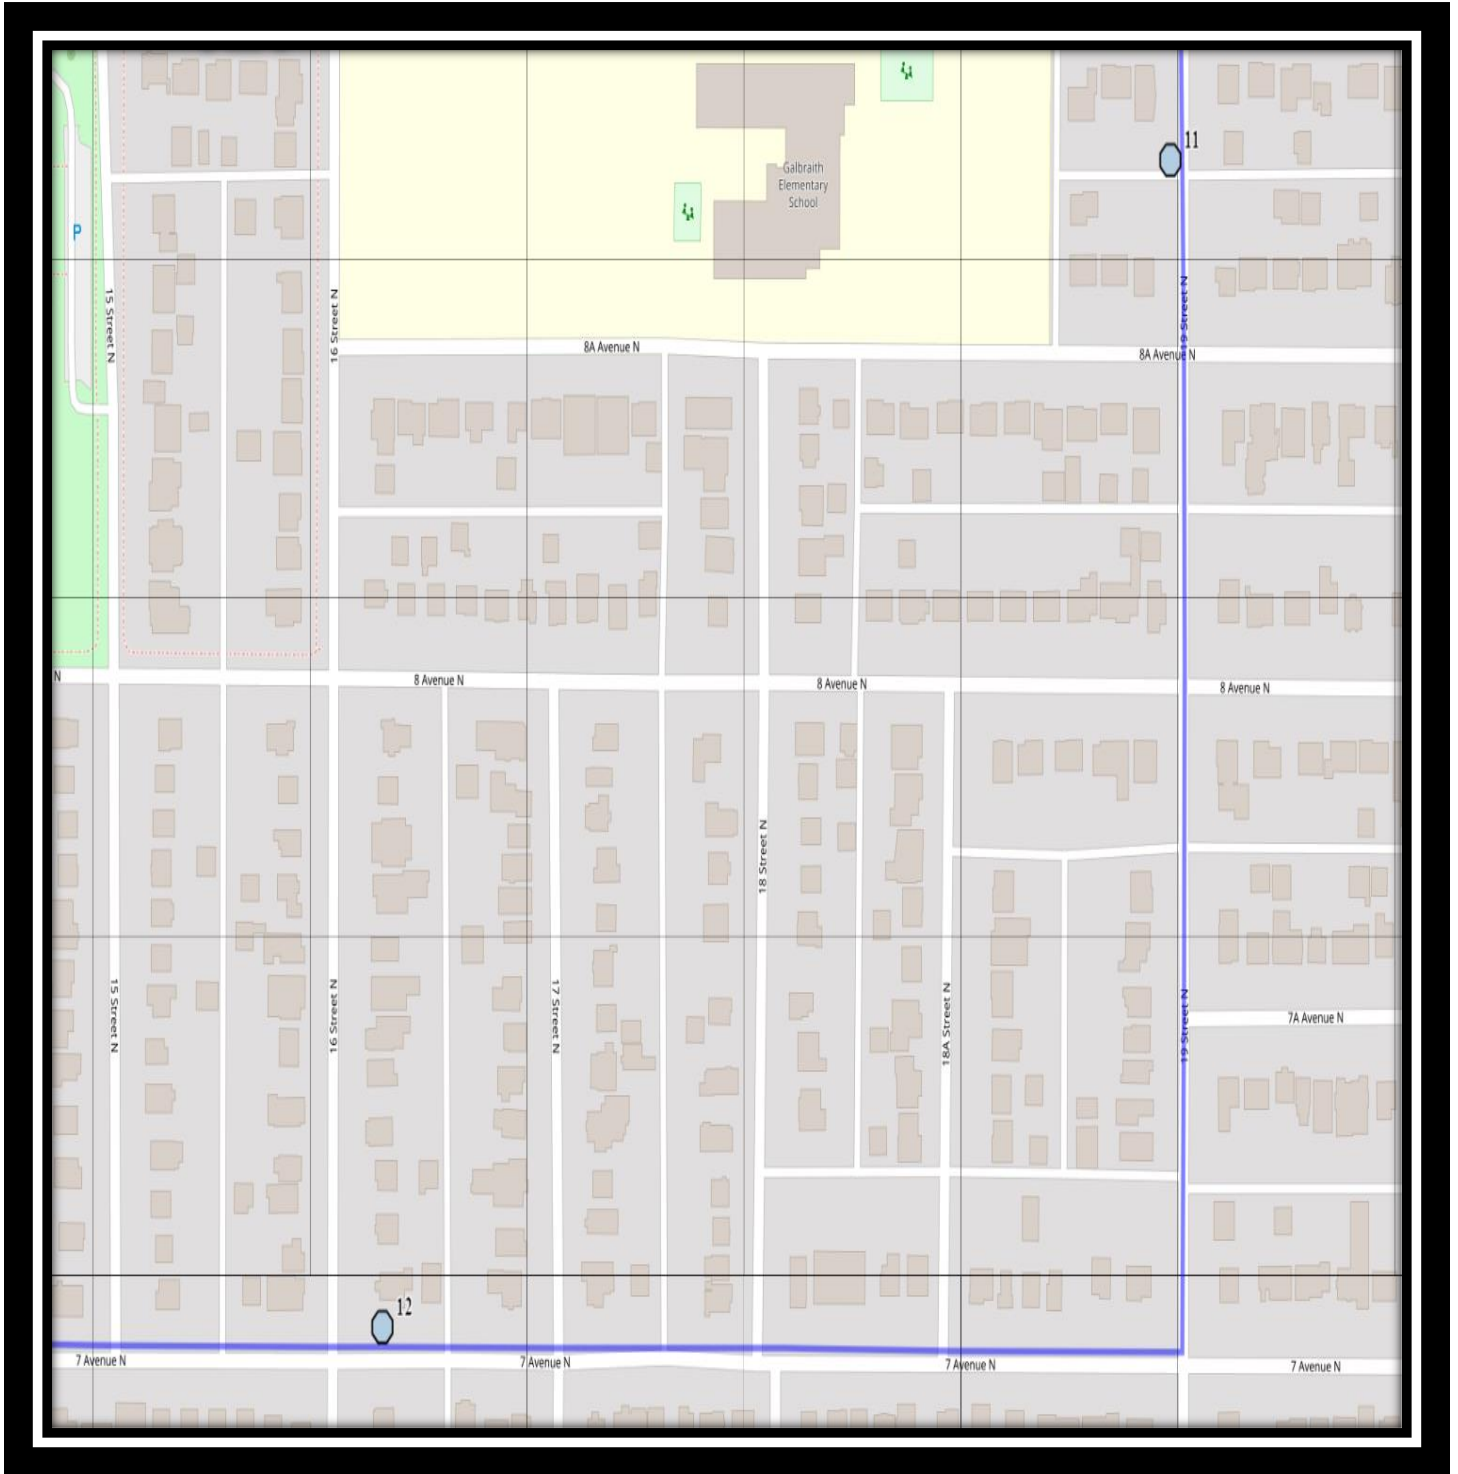

St. Paul N1

REVISED: October 16th, 2023

EFFECTIVE: October 25th, 2023

St. Paul – 1212 12th Avenue, South. (403)-328-0611

Please arrive 10 minutes before scheduled pick up and drop off times. Times shown may vary due to weather & traffic conditions.

Bus routes and maps are subject to change. For the most up-to-date version, visit www.southland.ca/lethbridge.