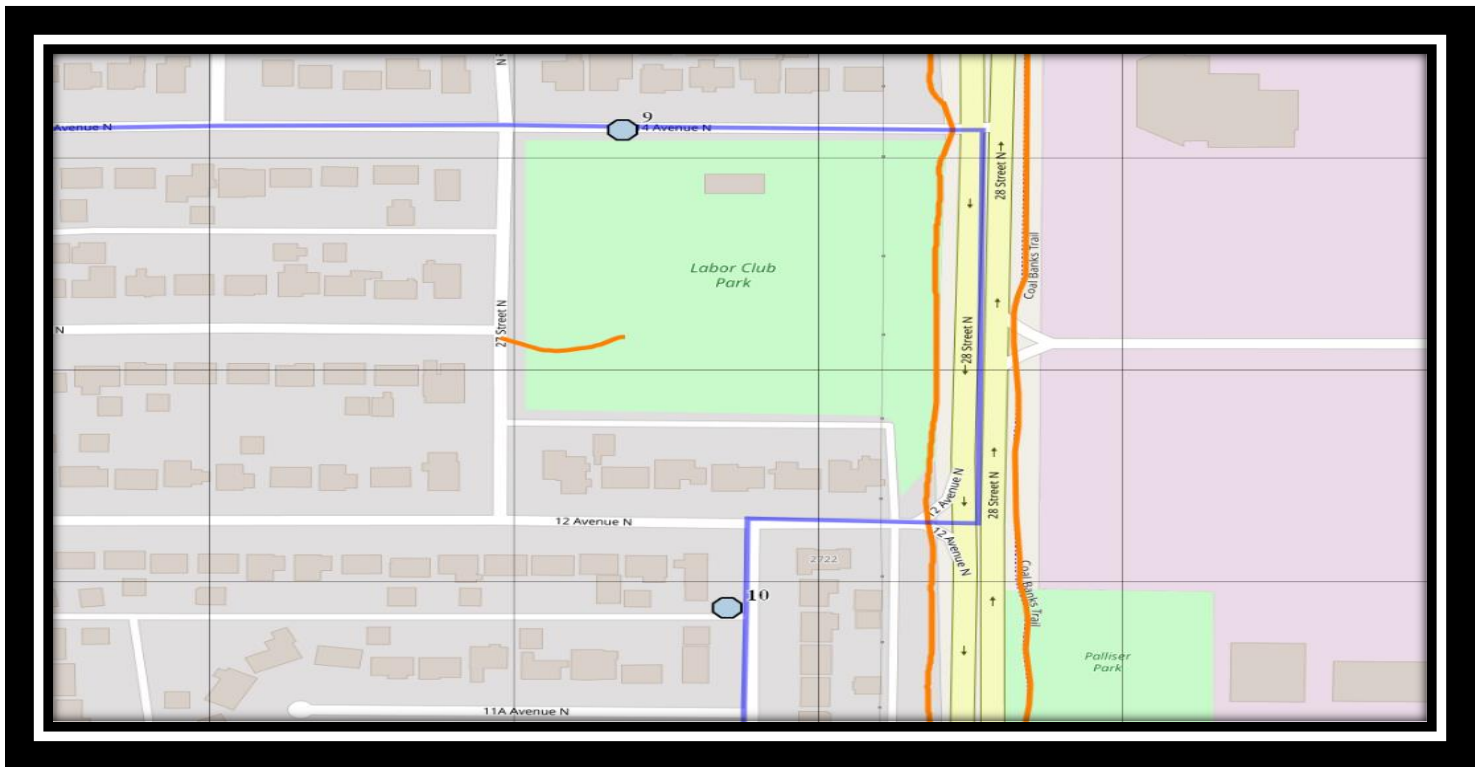

St. Paul N1

REVISED: October 16th, 2023

EFFECTIVE: October 25th, 2023

St. Paul – 1212 12th Avenue, South. (403)-328-0611

Please arrive 10 minutes before scheduled pick up and drop off times. Times shown may vary due to weather & traffic conditions.
Bus routes and maps are subject to change. For the most up-to-date version, visit www.southland.ca/lethbridge.