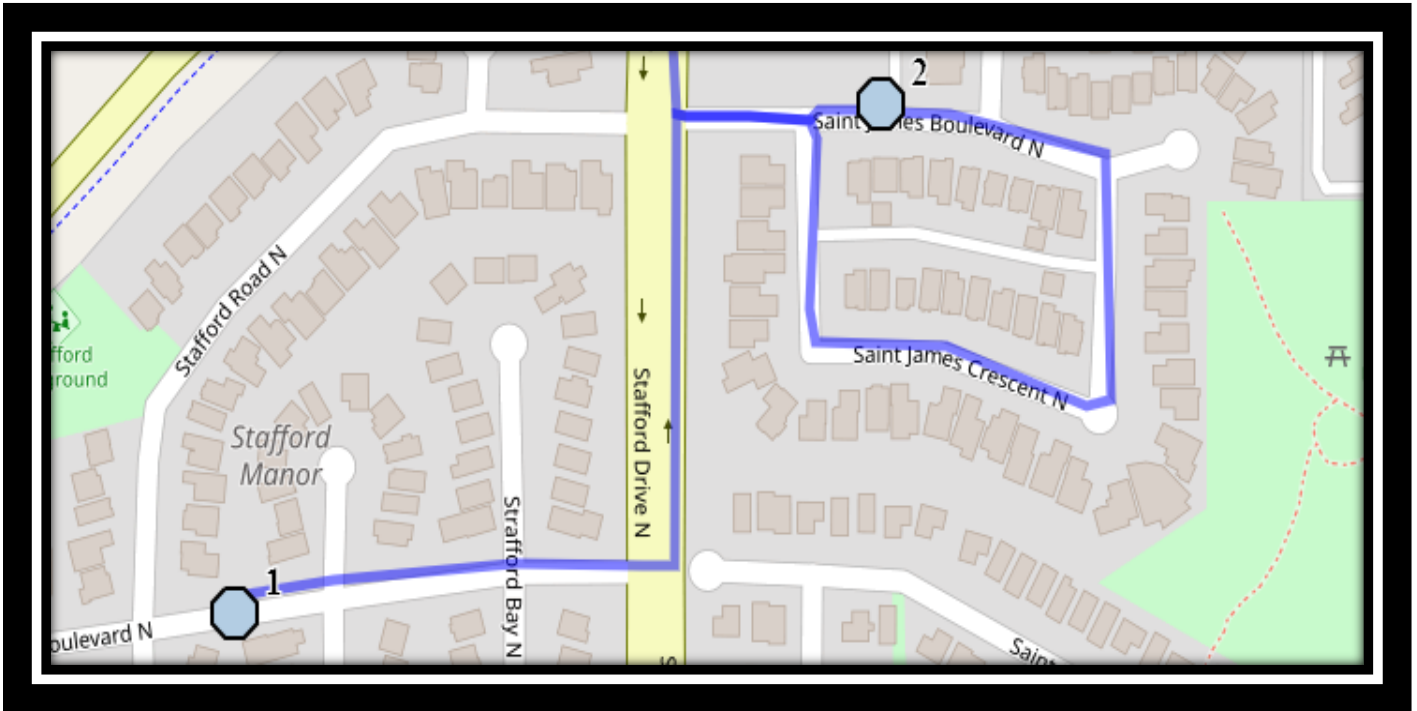

St. Paul N1

REVISED: October 16th, 2023

EFFECTIVE: October 25th, 2023

PM Same Direction as AM

St. Paul – 1212 12th Avenue, South. (403)-328-0611

Please arrive 10 minutes before scheduled pick up and drop off times. Times shown may vary due to weather & traffic conditions.
Bus routes and maps are subject to change. For the most up-to-date version, visit www.southland.ca/lethbridge.

St. Paul N1

REVISED: October 16th, 2023

EFFECTIVE: October 25th, 2023

St. Paul – 1212 12th Avenue, South. (403)-328-0611

Please arrive 10 minutes before scheduled pick up and drop off times. Times shown may vary due to weather & traffic conditions.