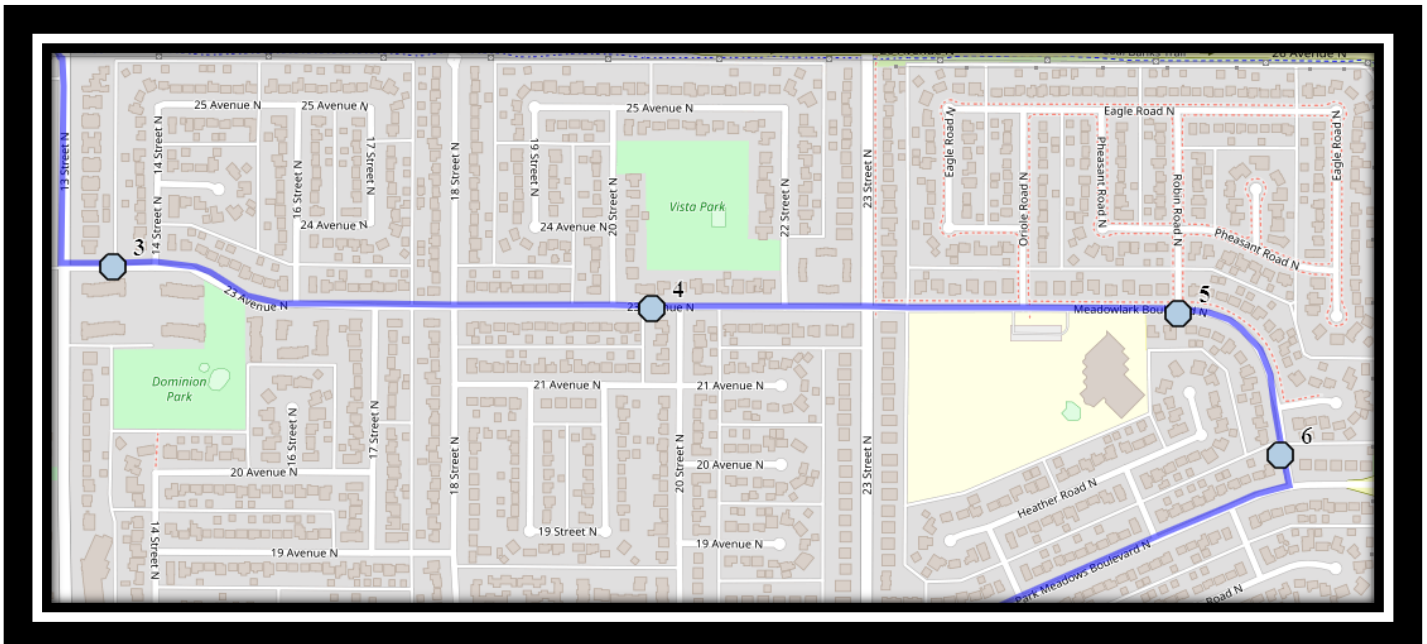

St. Paul N1

REVISED: October 16th, 2023

EFFECTIVE: October 25th, 2023

PM Same Direction as AM

St. Paul – 1212 12th Avenue, South. (403)-328-0611

Please arrive 10 minutes before scheduled pick up and drop off times. Times shown may vary due to weather & traffic conditions.
Bus routes and maps are subject to change. For the most up-to-date version, visit www.southland.ca/lethbridge.

St. Paul N1

REVISED: October 16th, 2023

EFFECTIVE: October 25th, 2023

St. Paul – 1212 12th Avenue, South. (403)-328-0611

Please arrive 10 minutes before scheduled pick up and drop off times. Times shown may vary due to weather & traffic conditions.

St. Paul – 1212 12th Avenue, South. (403)-328-0611

Please arrive 10 minutes before scheduled pick up and drop off times. Times shown may vary due to weather & traffic conditions.
Bus routes and maps are subject to change. For the most up-to-date version, visit www.southland.ca/lethbridge.

#13 - 1:12 PM - 7 Ave N after driveway before 16 St N (before stop sign)

St. Paul – 1212 12th Avenue, South. (403)-328-0611

Please arrive 10 minutes before scheduled pick up and drop off times. Times shown may vary due to weather & traffic conditions.
Bus routes and maps are subject to change. For the most up-to-date version, visit www.southland.ca/lethbridge.