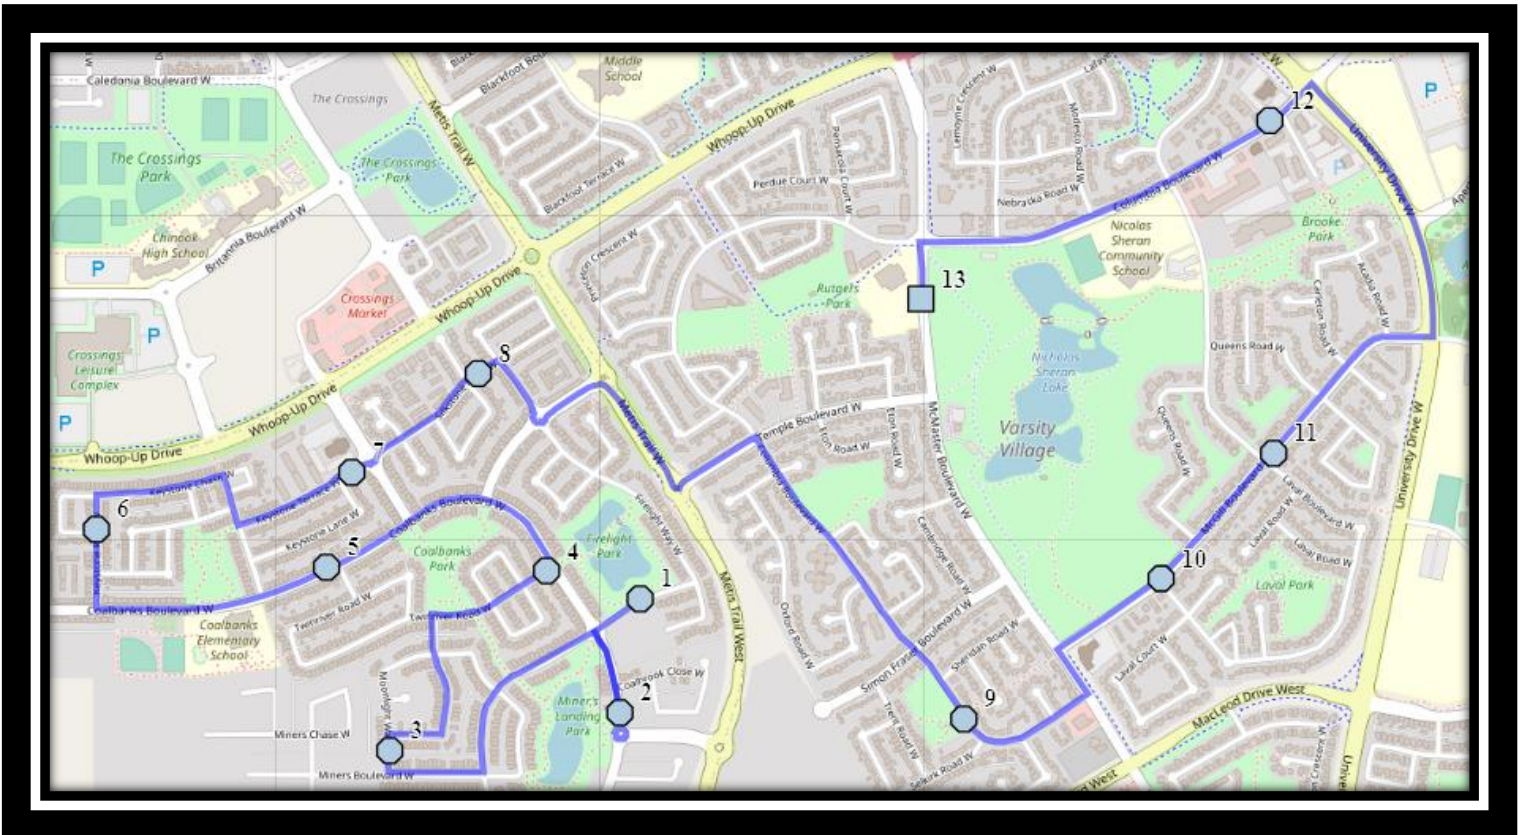

St. Martha W1

REVISED: October 24, 2023

EFFECTIVE: October 25, 2023

PM Route – Same as AM

The Children of St. Martha – 206 McMaster Blvd West – (403) 381-8111

Please arrive 10 minutes before scheduled pick up and drop off times. Times shown may vary due to weather & traffic conditions.

St. Martha W1

REVISED: October 24, 2023

EFFECTIVE: October 25, 2023

Monday to Friday

#1 - 8:02 AM - Firelight Way West Westbound - east of Coalbanks Blvd at park entrance

#2 - 8:05 AM - Coalbanks Blvd West Northbound - North of Coalbrook Gate at the lamp post

#3 - 8:07 AM - Moonlight Way West Northbound - north of Miners at alley

#4 - 8:09 AM - Twinriver Rd W before Coalbanks Blvd W

#5 - 8:11 AM - Coalbanks Blvd West Westbound - west of Twin River at lamp post

#12 - 8:27 AM - Columbia Blvd W Westbound - west edge of church lot

#13 - 8:30 AM - The Children of St. Martha

The Children of St. Martha – 206 McMaster Blvd West – (403) 381-8111

Please arrive 10 minutes before scheduled pick up and drop off times. Times shown may vary due to weather & traffic conditions.