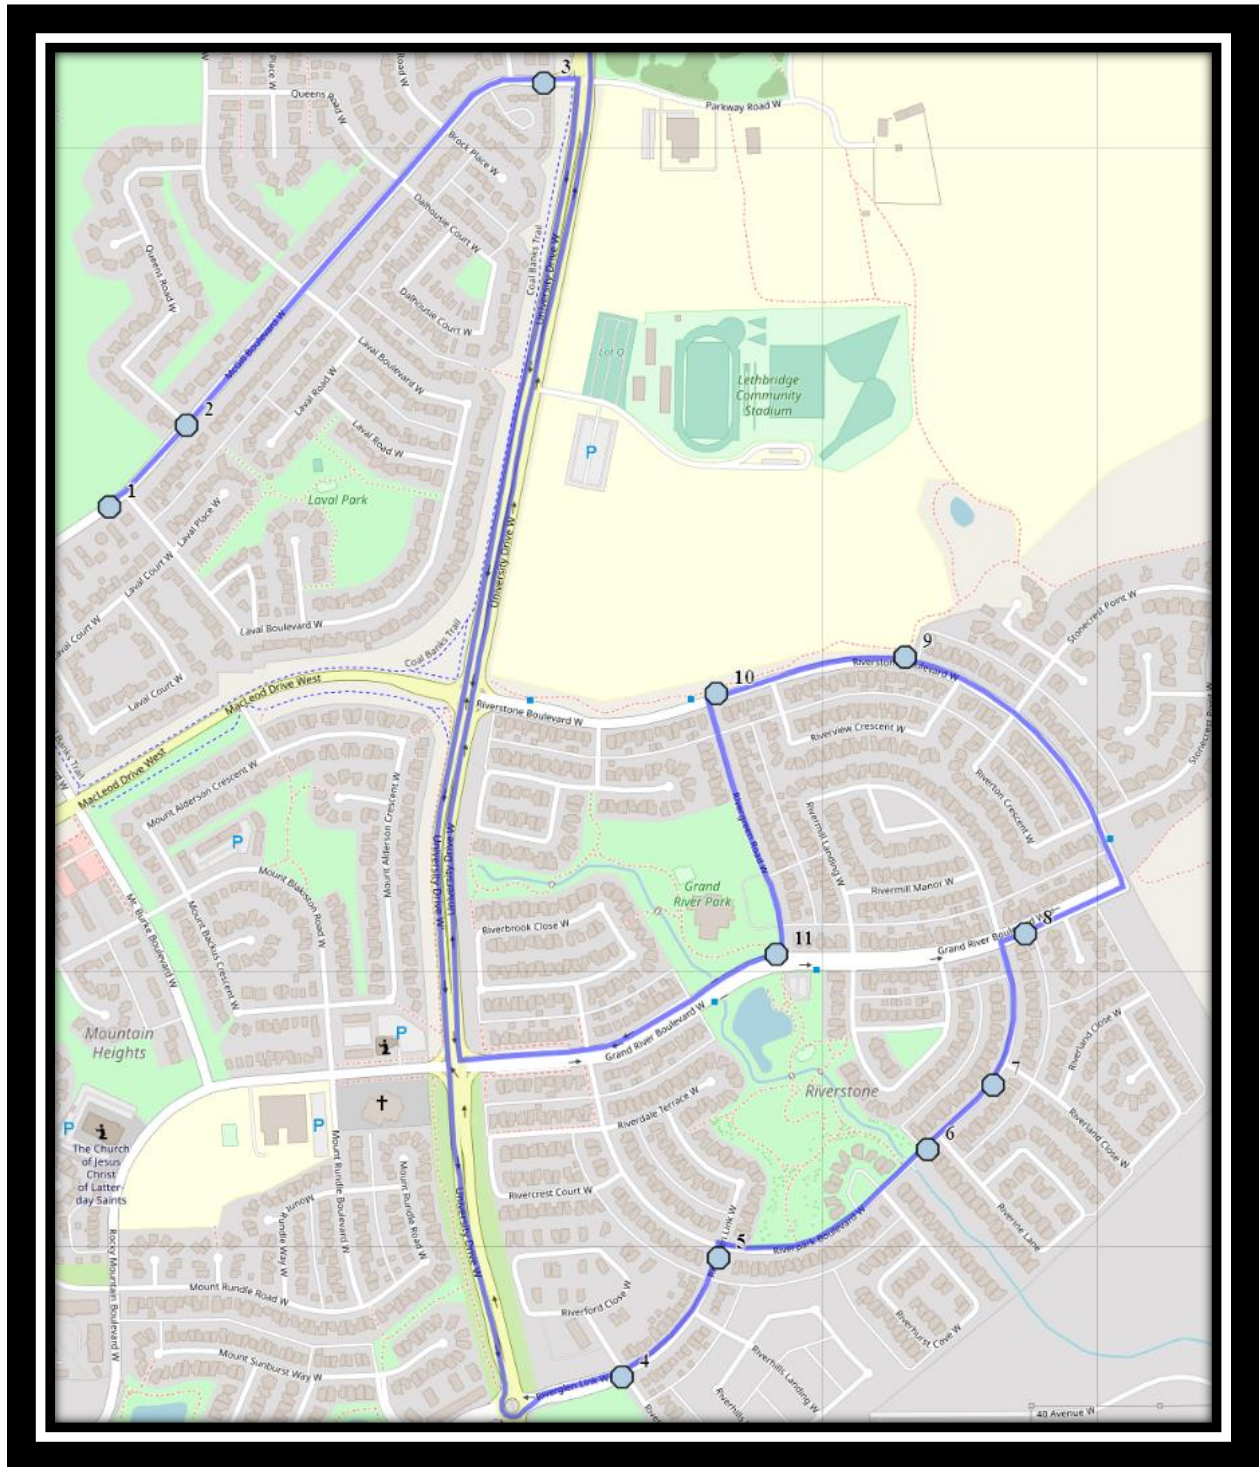

Van Tighem W4

REVISED: October 13th, 2023

EFFECTIVE: October 18th, 2023

Father Leonard Van Tighem (403)-381-0953
25 Stoney Crescent W, Lethbridge, AB. T1K 6V5

Please arrive 10 minutes before scheduled pick up and drop off times. Times shown may vary due to weather & traffic conditions.
Bus routes and maps are subject to change. For the most up-to-date version, visit www.southland.ca/lethbridge.