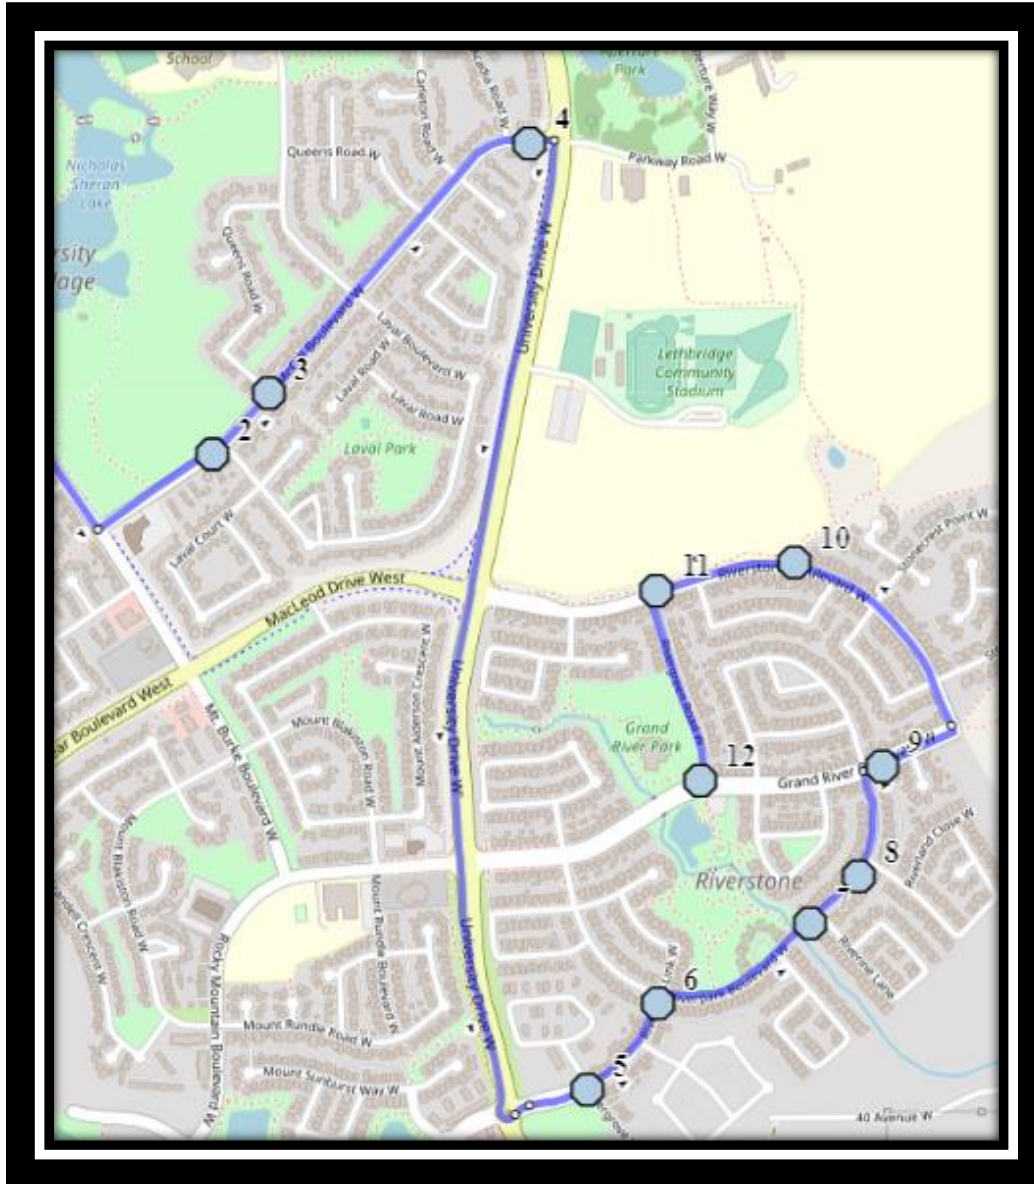

Van Tighem W4

REVISED: October 13th, 2023

EFFECTIVE: October 18th, 2023

PM Route – alternate stop order

Father Leonard Van Tighem (403)-381-0953

25 Stoney Crescent W, Lethbridge, AB. T1K 6V5

Please arrive 10 minutes before scheduled pick up and drop off times. Times shown may vary due to weather & traffic conditions.
Bus routes and maps are subject to change. For the most up-to-date version, visit www.southland.ca/lethbridge.