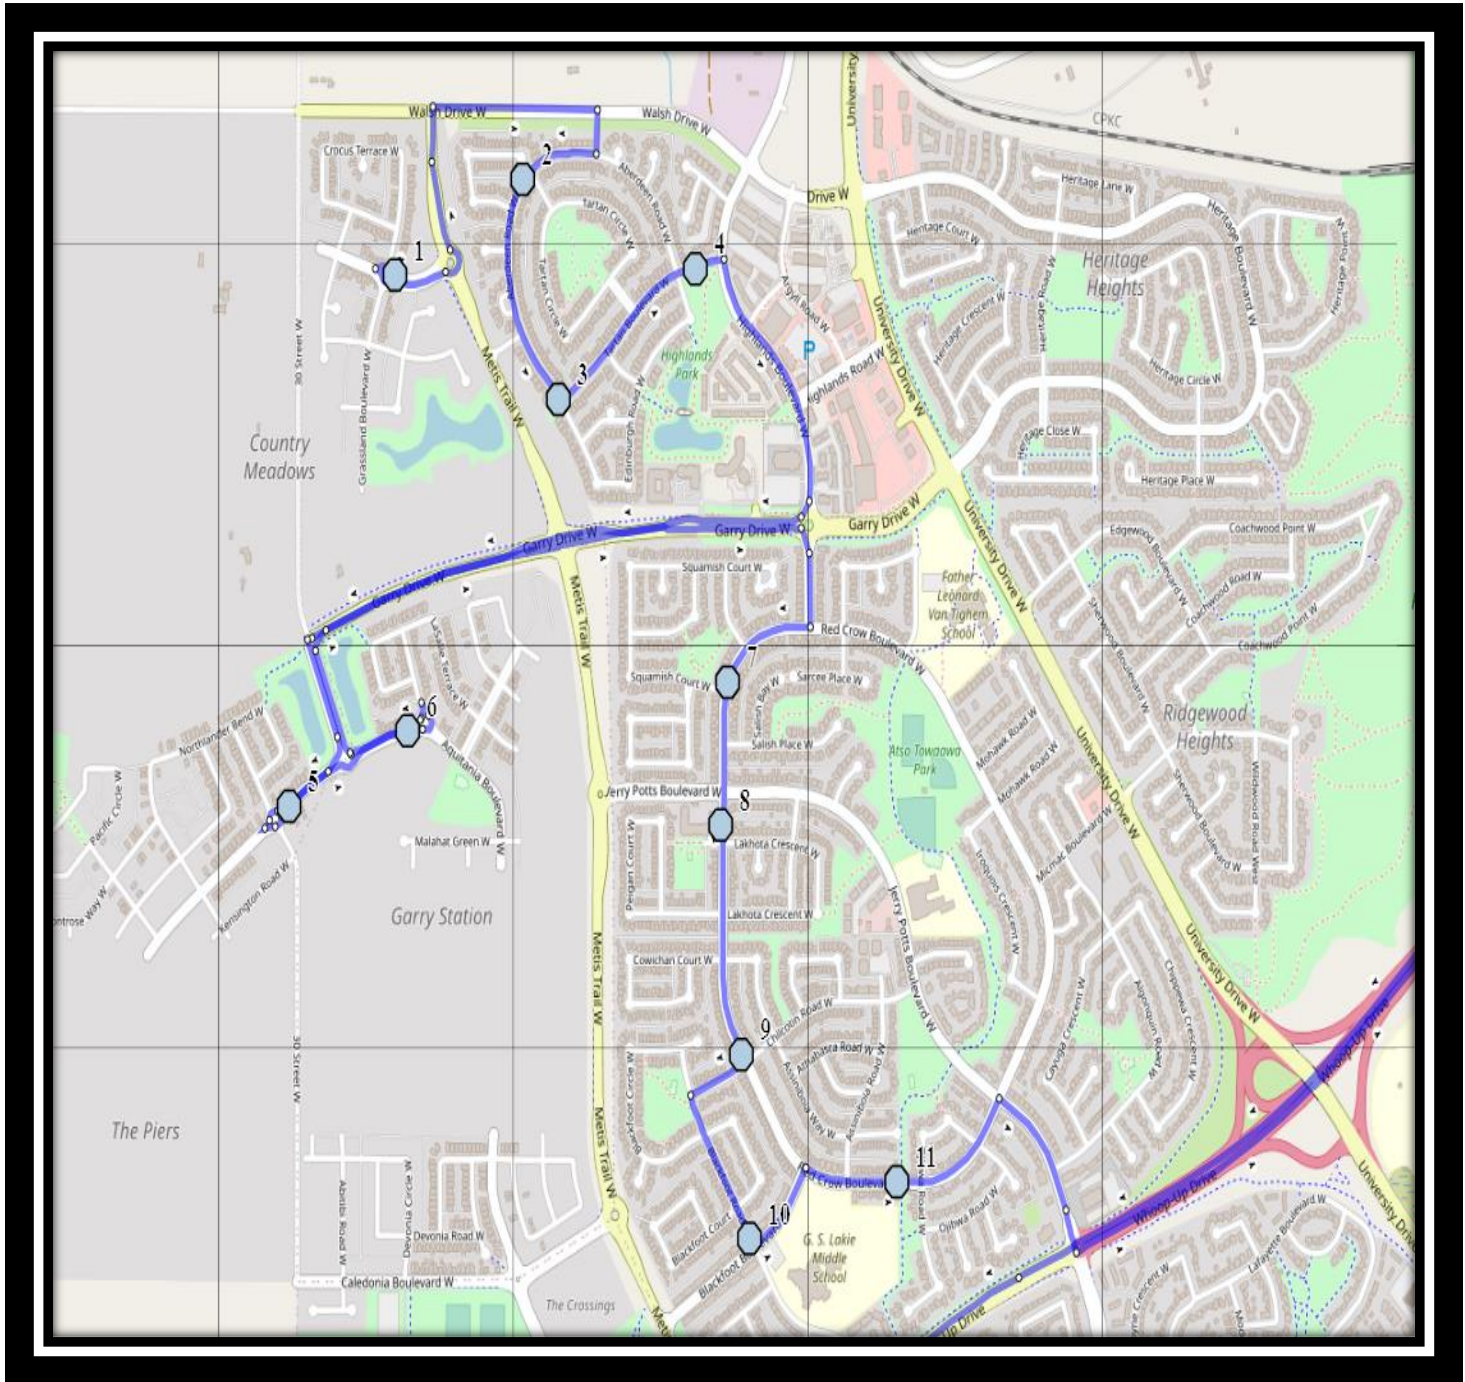

CFM W2

REVISED: November 2, 2023

EFFECTIVE: November 8, 2023

PM Route Same Direction as AM

Catholic Central High East – 405 18 Street South – (403) 327-4596

St. Francis Middle School – 333 18 Street South – (403) 327-3402

Ecole St. Mary’s – 422 20 Street South – (403) 327-3098

Please arrive 10 minutes before scheduled pick up and drop off times. Times shown may vary due to weather & traffic conditions.
Bus routes and maps are subject to change. For the most up-to-date version, visit www.southland.ca/lethbridge.