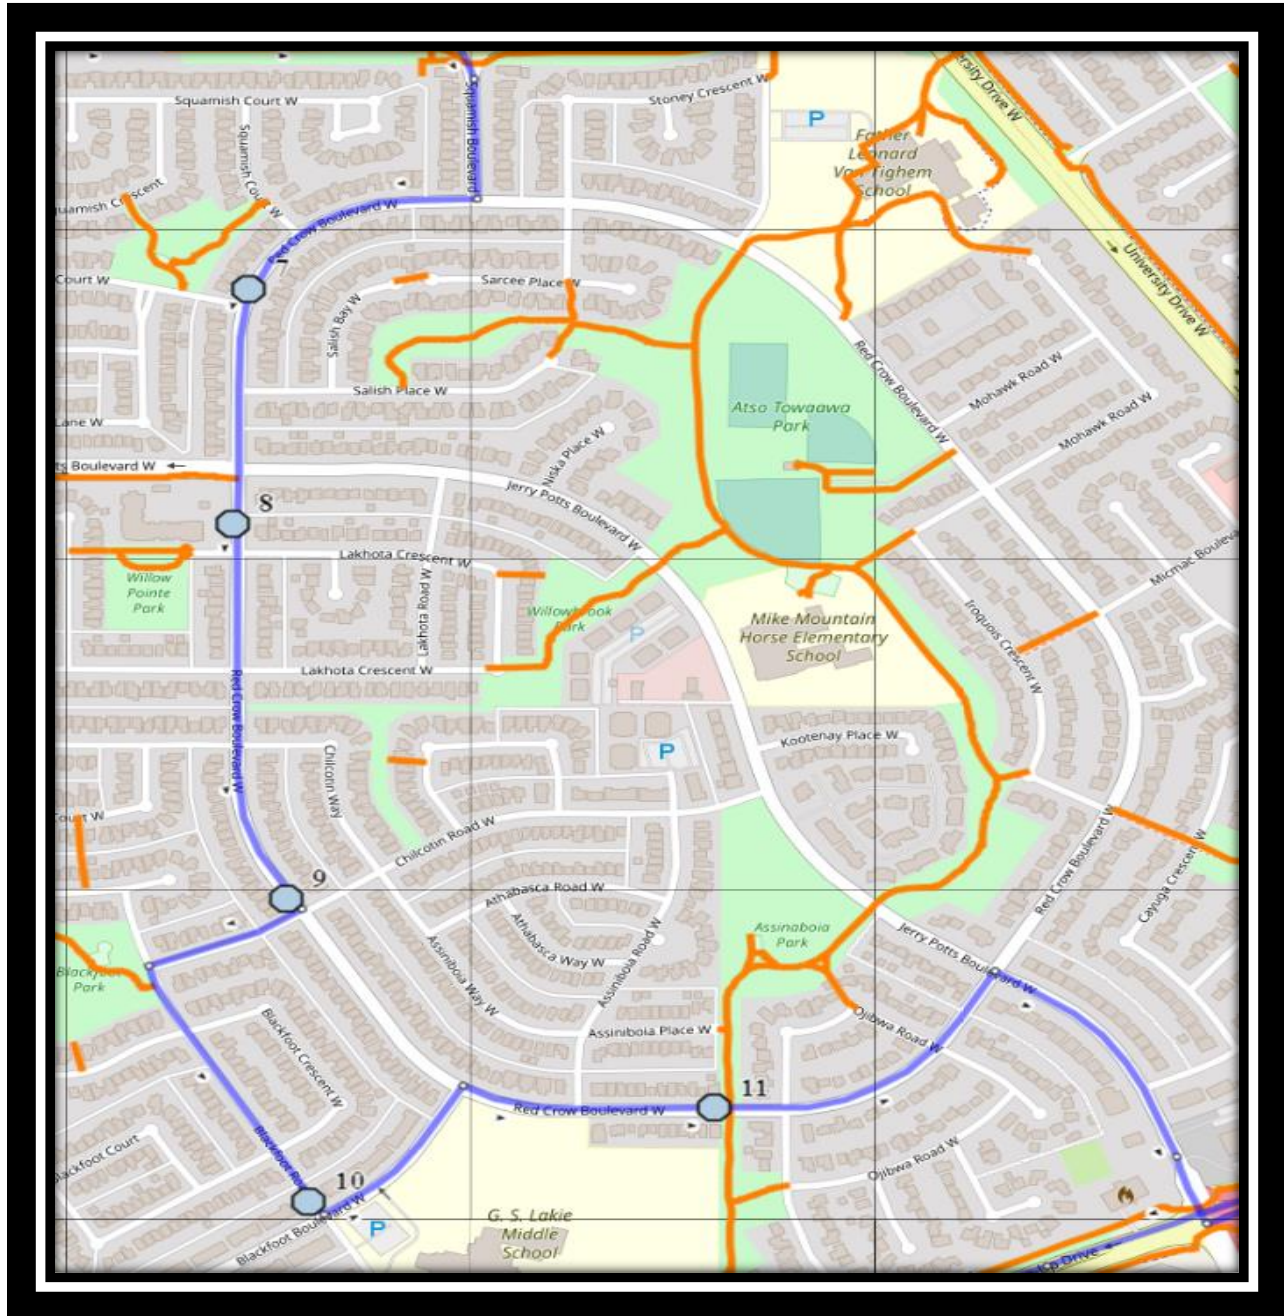

CFM W2

REVISED: November 2, 2023

EFFECTIVE: November 8, 2023

Catholic Central High East – 405 18 Street South – (403) 327-4596

St. Francis Middle School – 333 18 Street South – (403) 327-3402

Ecole St. Mary's – 422 20 Street South – (403) 327-3098

Please arrive 10 minutes before scheduled pick up and drop off times. Times shown may vary due to weather & traffic conditions.
Bus routes and maps are subject to change. For the most up-to-date version, visit www.southland.ca/lethbridge.