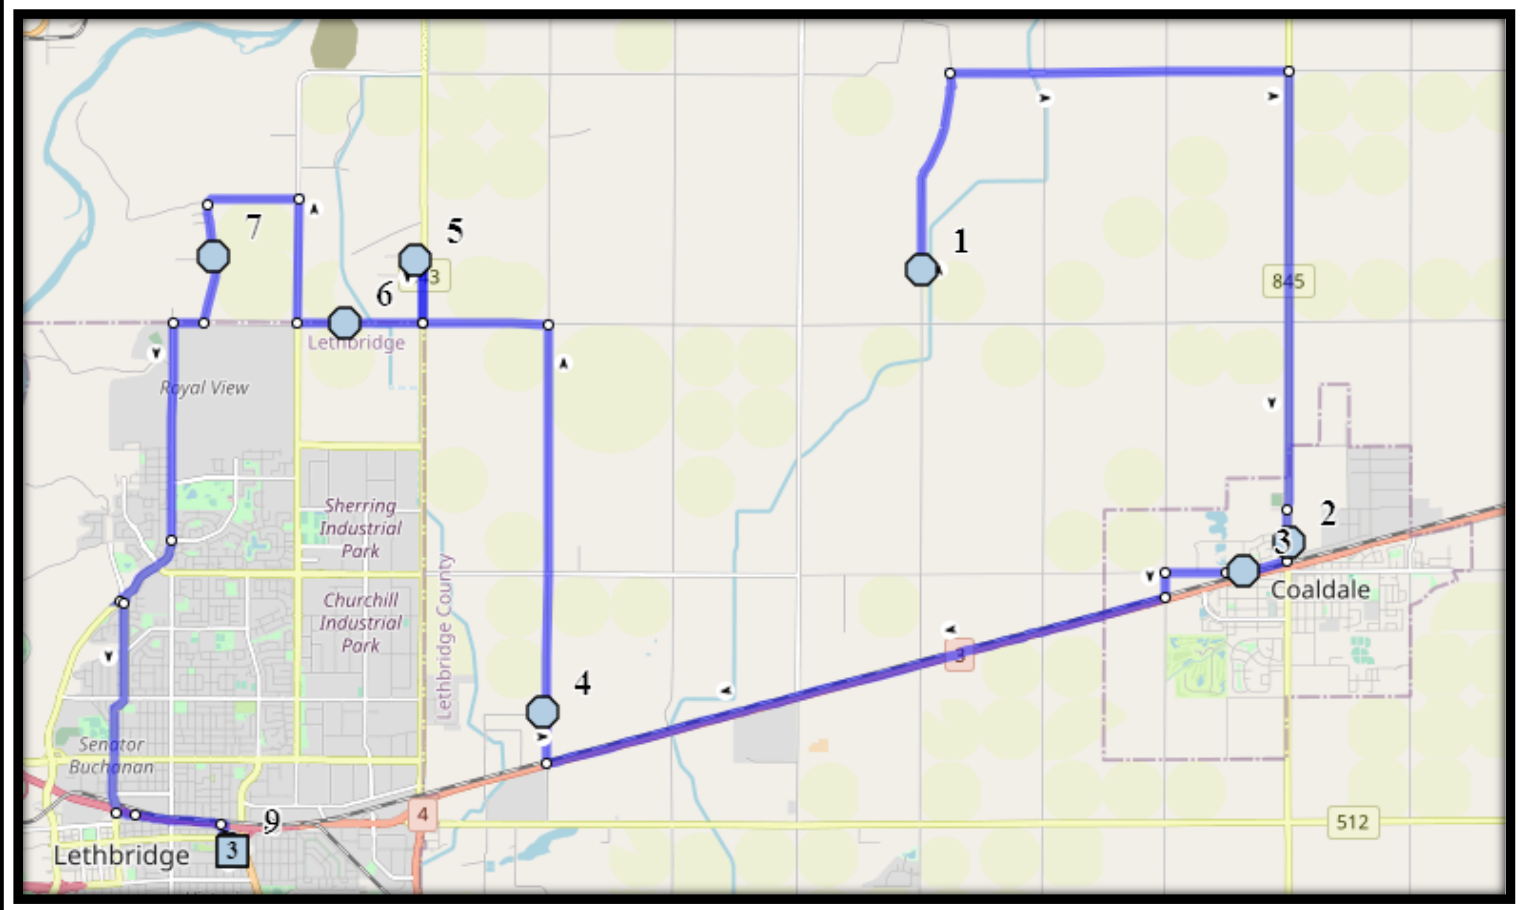

CFM Coaldale North

REVISED: November 10th, 2023

EFFECTIVE: November 15th, 2023

PM route reverse of AM

Catholic Central High East – 405 18 Street South – (403) 327-4596

St. Francis Middle School – 333 18 Street South – (403) 327-3402

Ecole St. Mary's – 422 20 Street South – (403) 327-3098

Please arrive 10 minutes before scheduled pick up and drop off times. Times shown may vary due to weather & traffic conditions.

Bus routes and maps are subject to change. For the most up-to-date version, visit www.southland.ca/lethbridge.