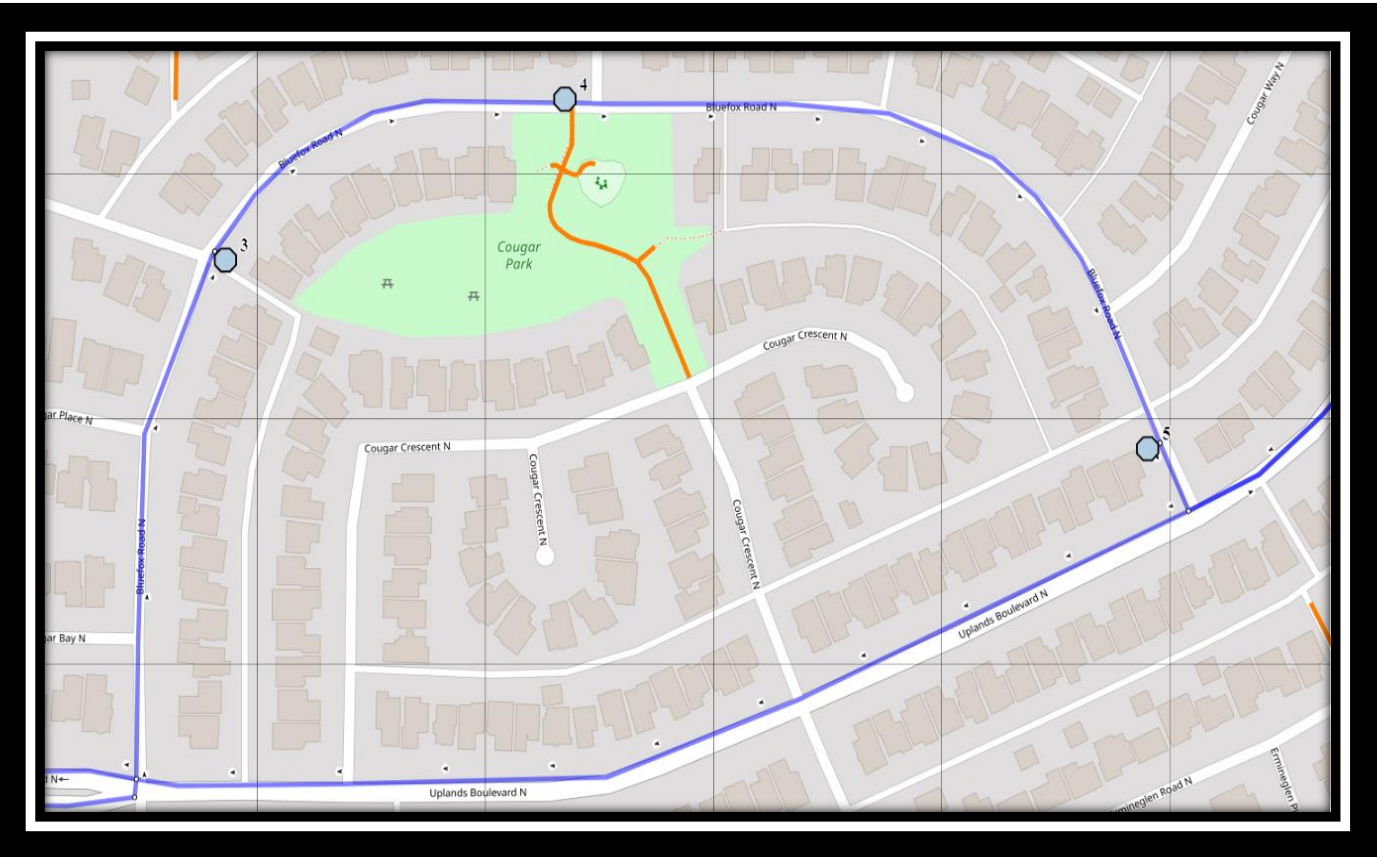

St. Teresa N1

REVISED: October 4, 2023

EFFECTIVE: October 8, 2023

St. Teresa of Calcutta – 235 Mildred Dobbs Blvd North – (587) 787-1490

Please arrive 10 minutes before scheduled pick up and drop off times. Times shown may vary due to weather & traffic conditions.

Bus routes and maps are subject to change. For the most up-to-date version, visit www.southland.ca/lethbridge.