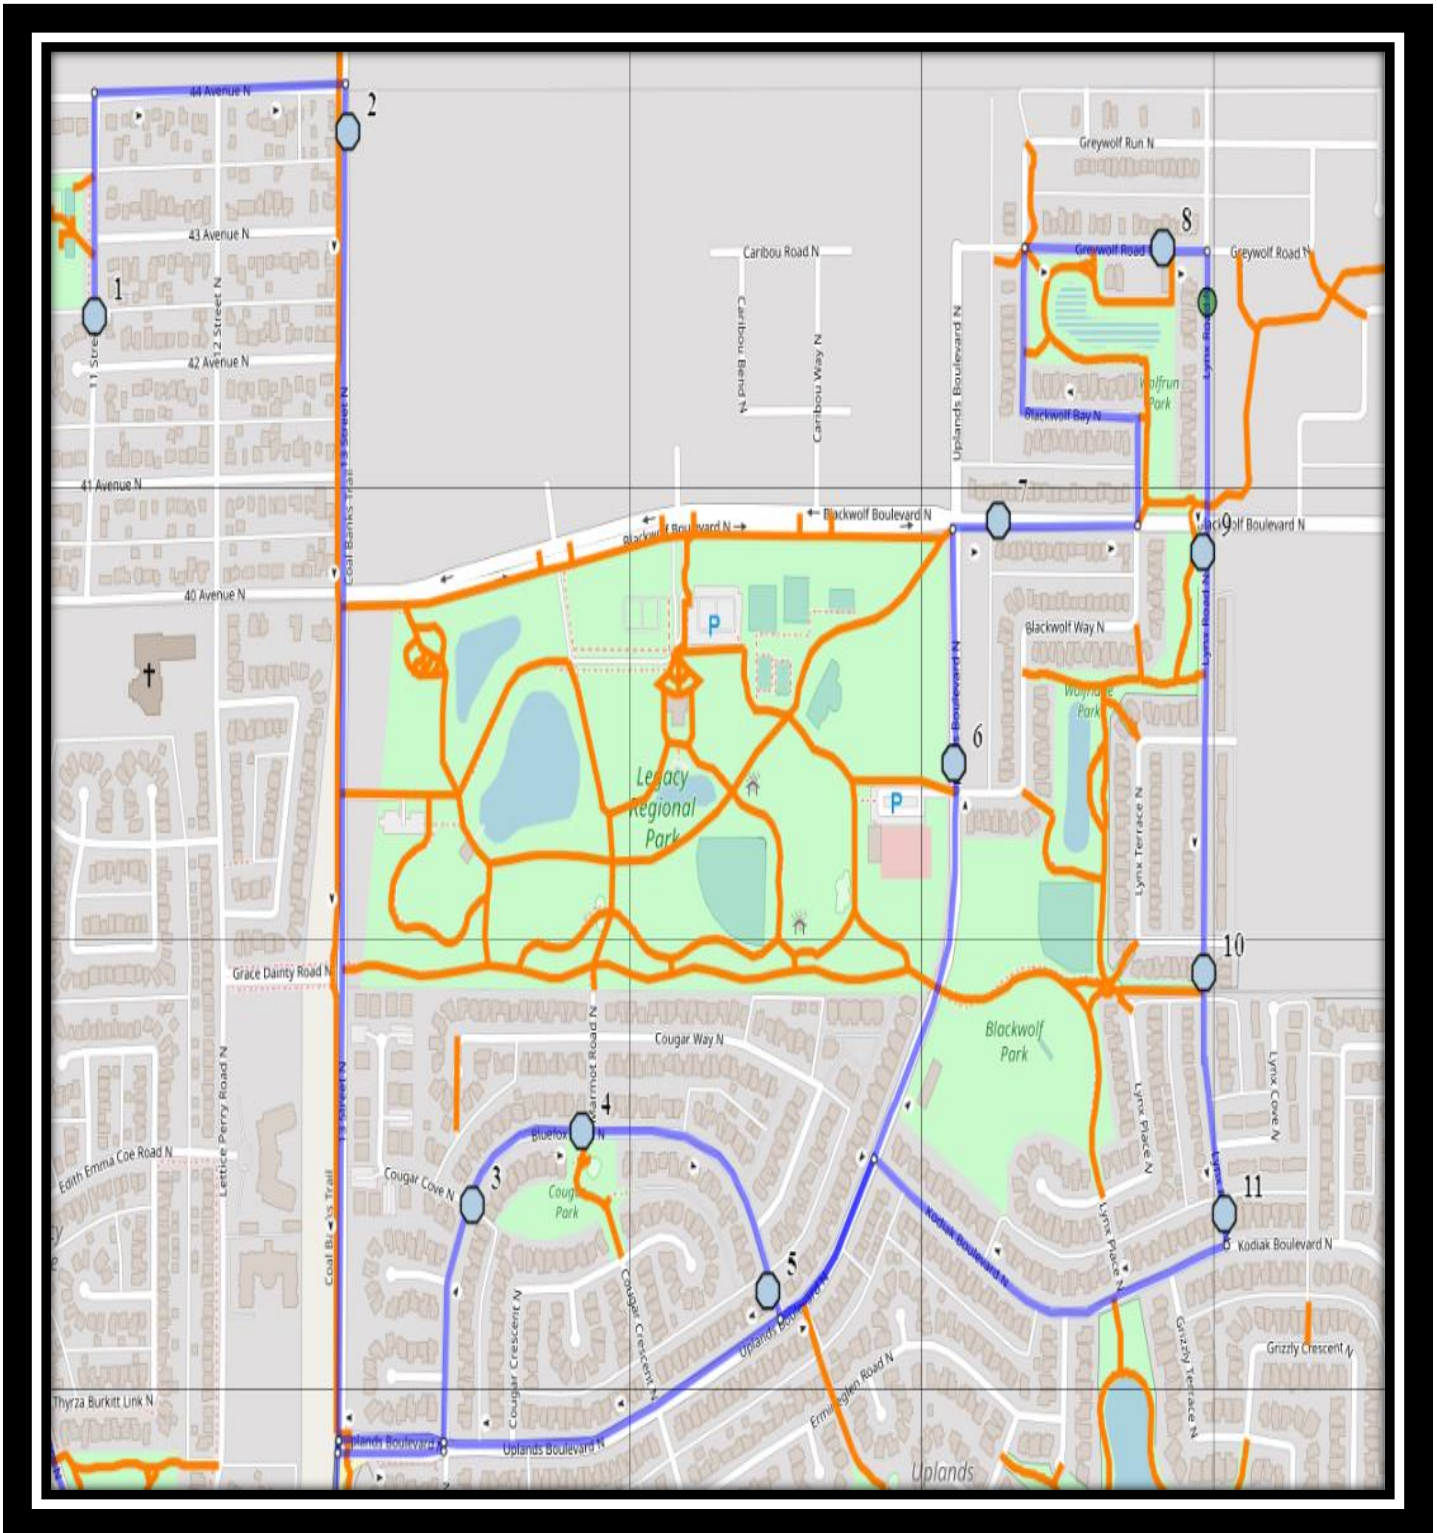

# St. Teresa N1

REVISED: October 4, 2023

EFFECTIVE: October 8, 2023

**PM Route Same Direction as AM**