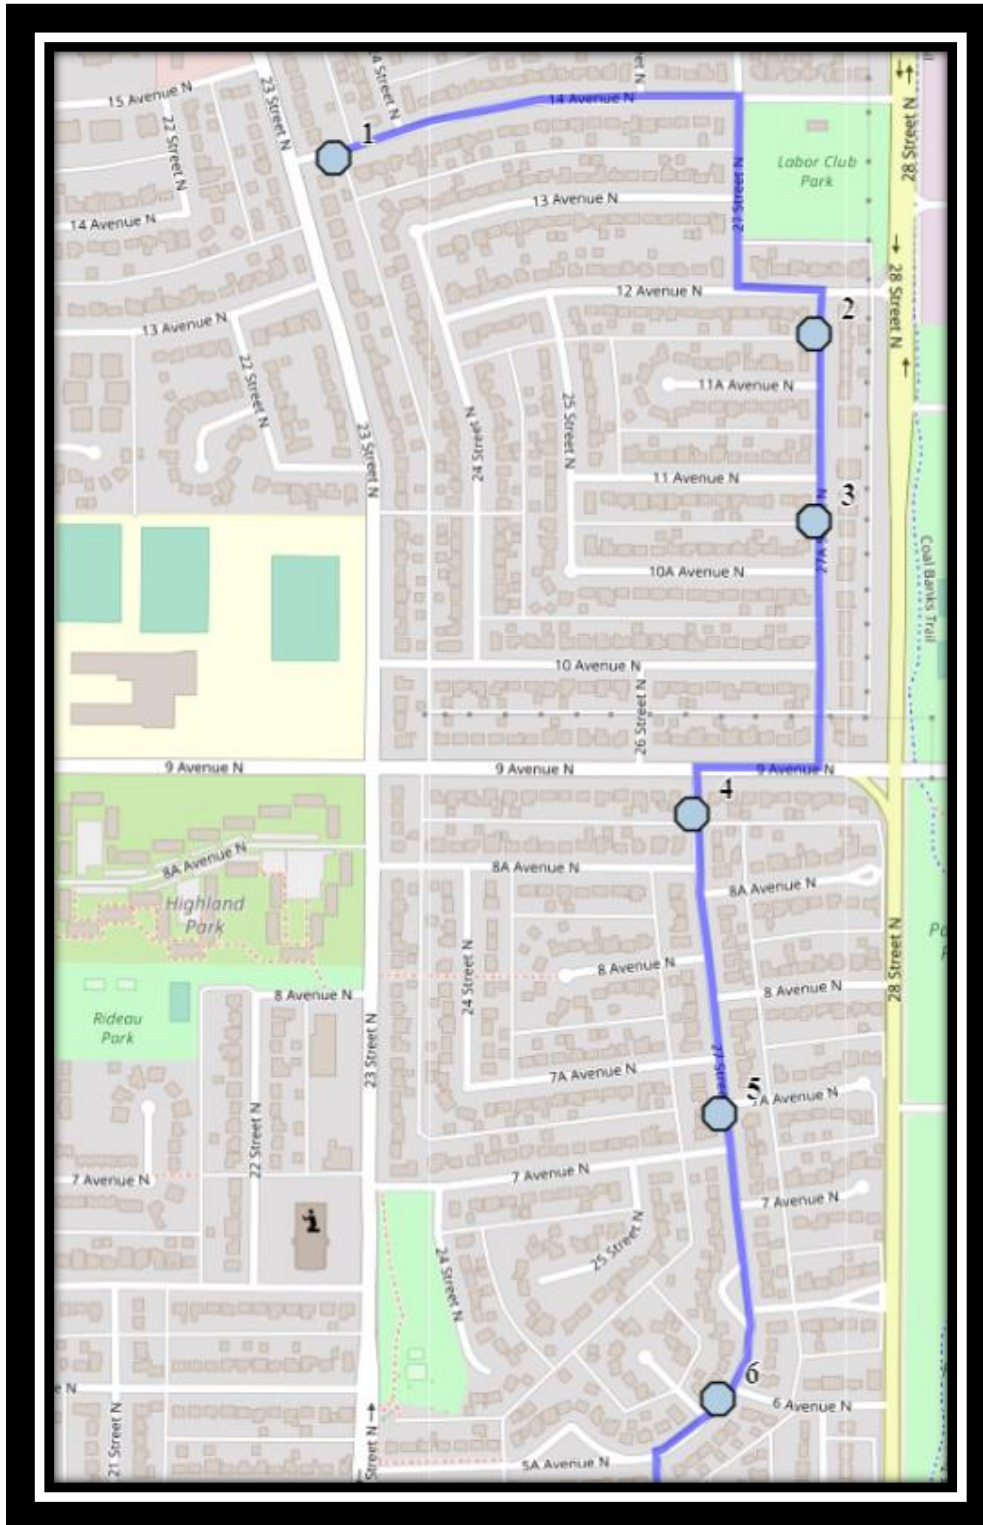

Westminster

REVISED: November 7, 2023

EFFECTIVE: November 15, 2023

PM Route – Same as AM

Westminster Middle School – 402 18 Street North – (403) 327-4169

Please arrive 10 minutes before scheduled pick up and drop off times. Times shown may vary due to weather & traffic conditions.

Bus routes and maps are subject to change. For the most up-to-date version, visit www.southland.ca/lethbridge.

Westminster

REVISED: November 7, 2023

EFFECTIVE: November 15, 2023

Monday – Friday

- #1 - 8:15 AM - 14 Ave North Eastbound - east of 23 St N before ally
- #2 - 8:18 AM - 27A Street North Southbound - south of 12 Ave N before alley
- #3 - 8:20 AM - 27A Street North Southbound - south of 11 Ave N before alley
- #4 - 8:22 AM - 27 Street North Southbound - south of 9 Ave N before alley
- #5 - 8:24 AM - 27 Street North Southbound - at 7A Ave N at lamp post
- #6 - 8:26 AM - 5a Ave North Westbound - east of 26A St. at the corner
- #7 - 8:32 AM - Westminster

Monday – Thursday

- #1 - 3:52 PM - Westminster
- #2 - 4:02 PM - 14 Ave North Eastbound - east of 23 St N before ally
- #3 - 4:04 PM - 27A Street North Southbound - south of 12 Ave N before alley
- #4 - 4:04 PM - 27A Street North Southbound - south of 11 Ave N before alley
- #5 - 4:06 PM - 27 Street North Southbound - south of 9 Ave N before alley
- #6 - 4:07 PM - 27 Street North Southbound - at 7A Ave N at lamp post
- #7 - 4:08 PM - 5a Ave North Westbound - east of 26A St. at the corner

#7 - 1:00 PM - 5a Ave North Westbound - east of 26A St. at the corner

Westminster Middle School – 402 18 Street North – (403) 327-4169

Please arrive 10 minutes before scheduled pick up and drop off times. Times shown may vary due to weather & traffic conditions.