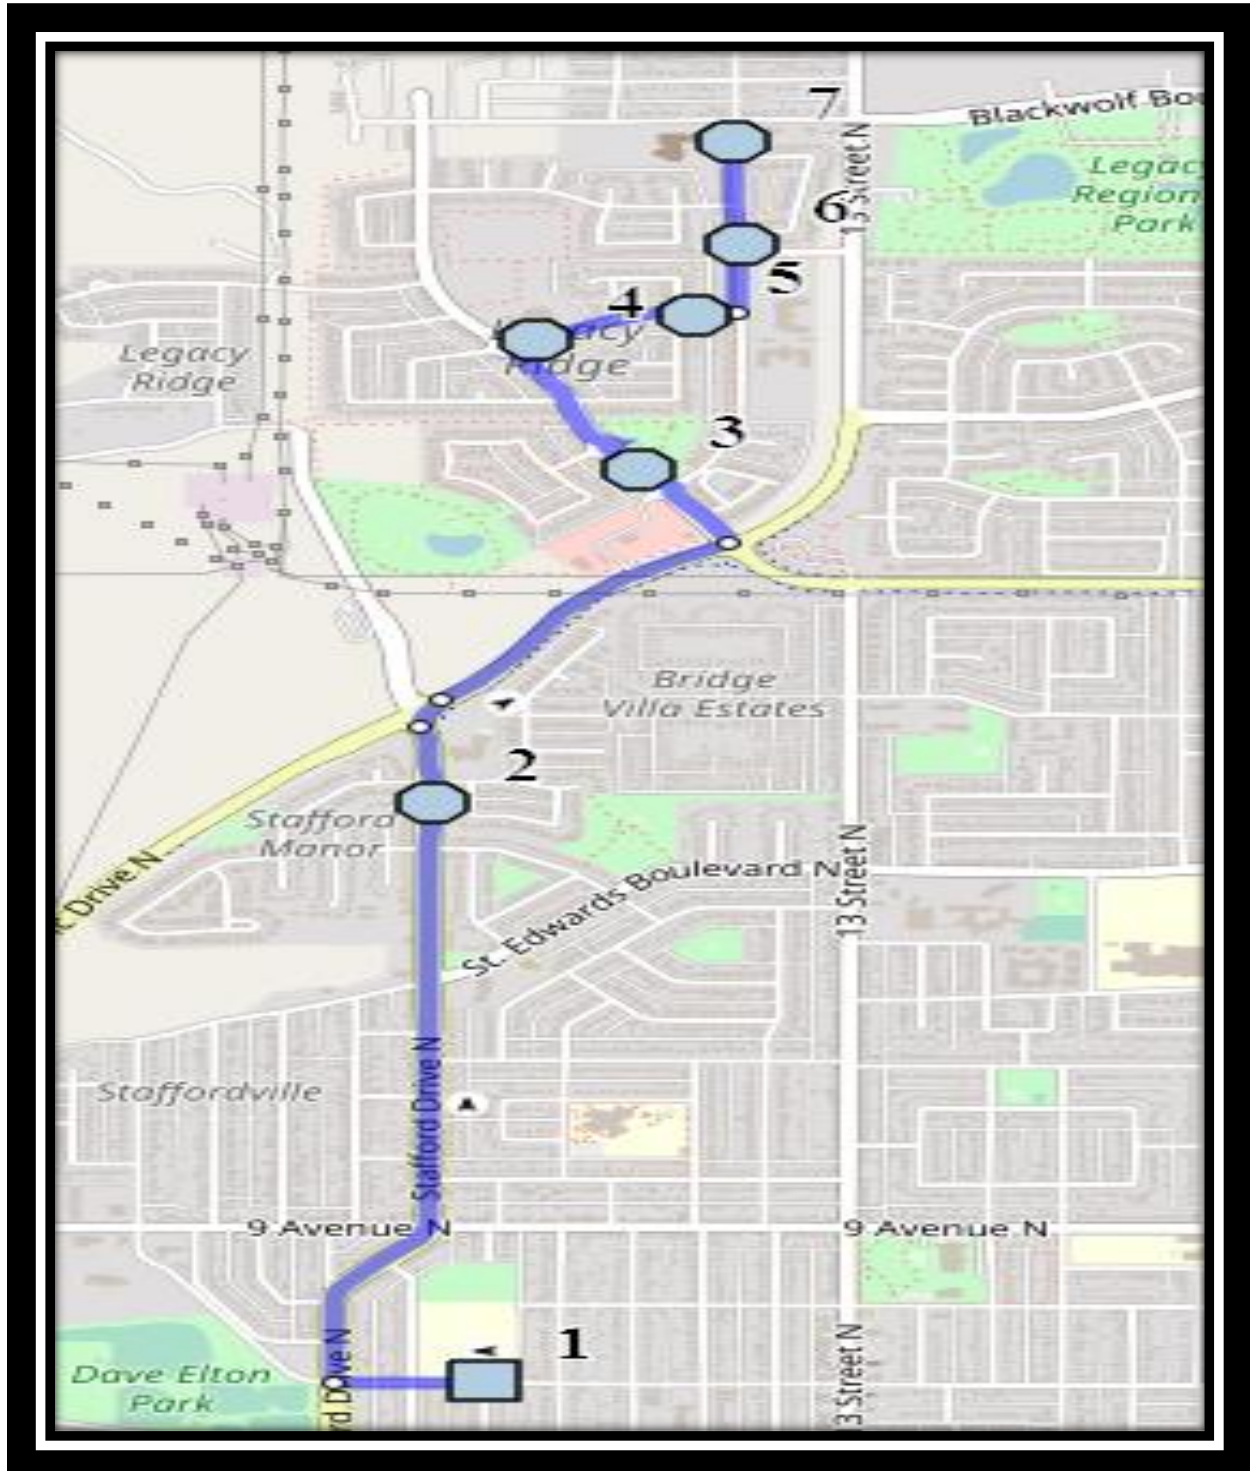

Buchanan N2

REVISED: December 8, 2023

EFFECTIVE: December 13, 2023

PM ROUTE – STOP # 6 FIRST THEN SAME DIRECTION AS AM

Senator Buchanan Elementary – 1101 7 Ave North – (403) 327-7321

Please arrive 5 minutes before scheduled pick up and drop off times. Times shown may vary due to weather & traffic conditions.

Bus routes and maps are subject to change. For the most up-to-date version, visit www.southland.ca/lethbridge.