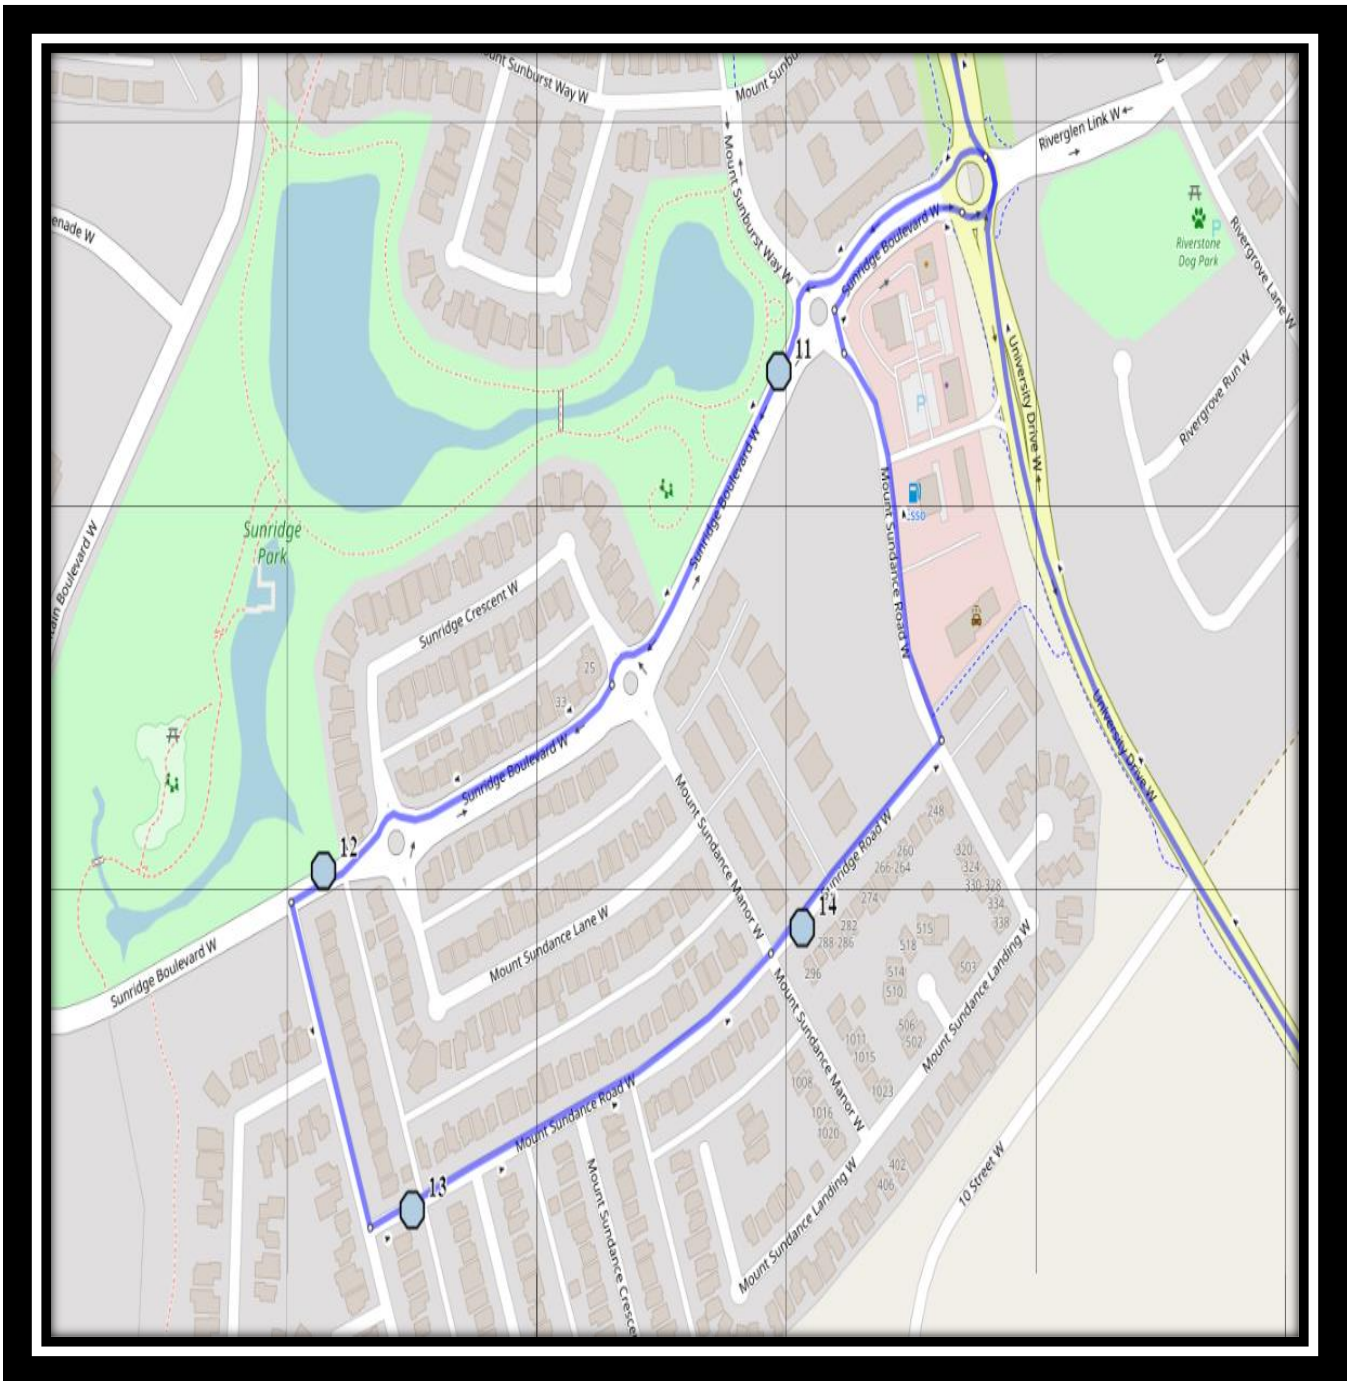

St. Pats W3

REVISED: November 2, 2023

EFFECTIVE: November 8, 2023

St. Patrick Fine Arts – 80 Rivergreen Road West – (403) 327-4386

Please arrive 10 minutes before scheduled pick up and drop off times. Times shown may vary due to weather & traffic conditions.

Bus routes and maps are subject to change. For the most up-to-date version, visit www.southland.ca/lethbridge.