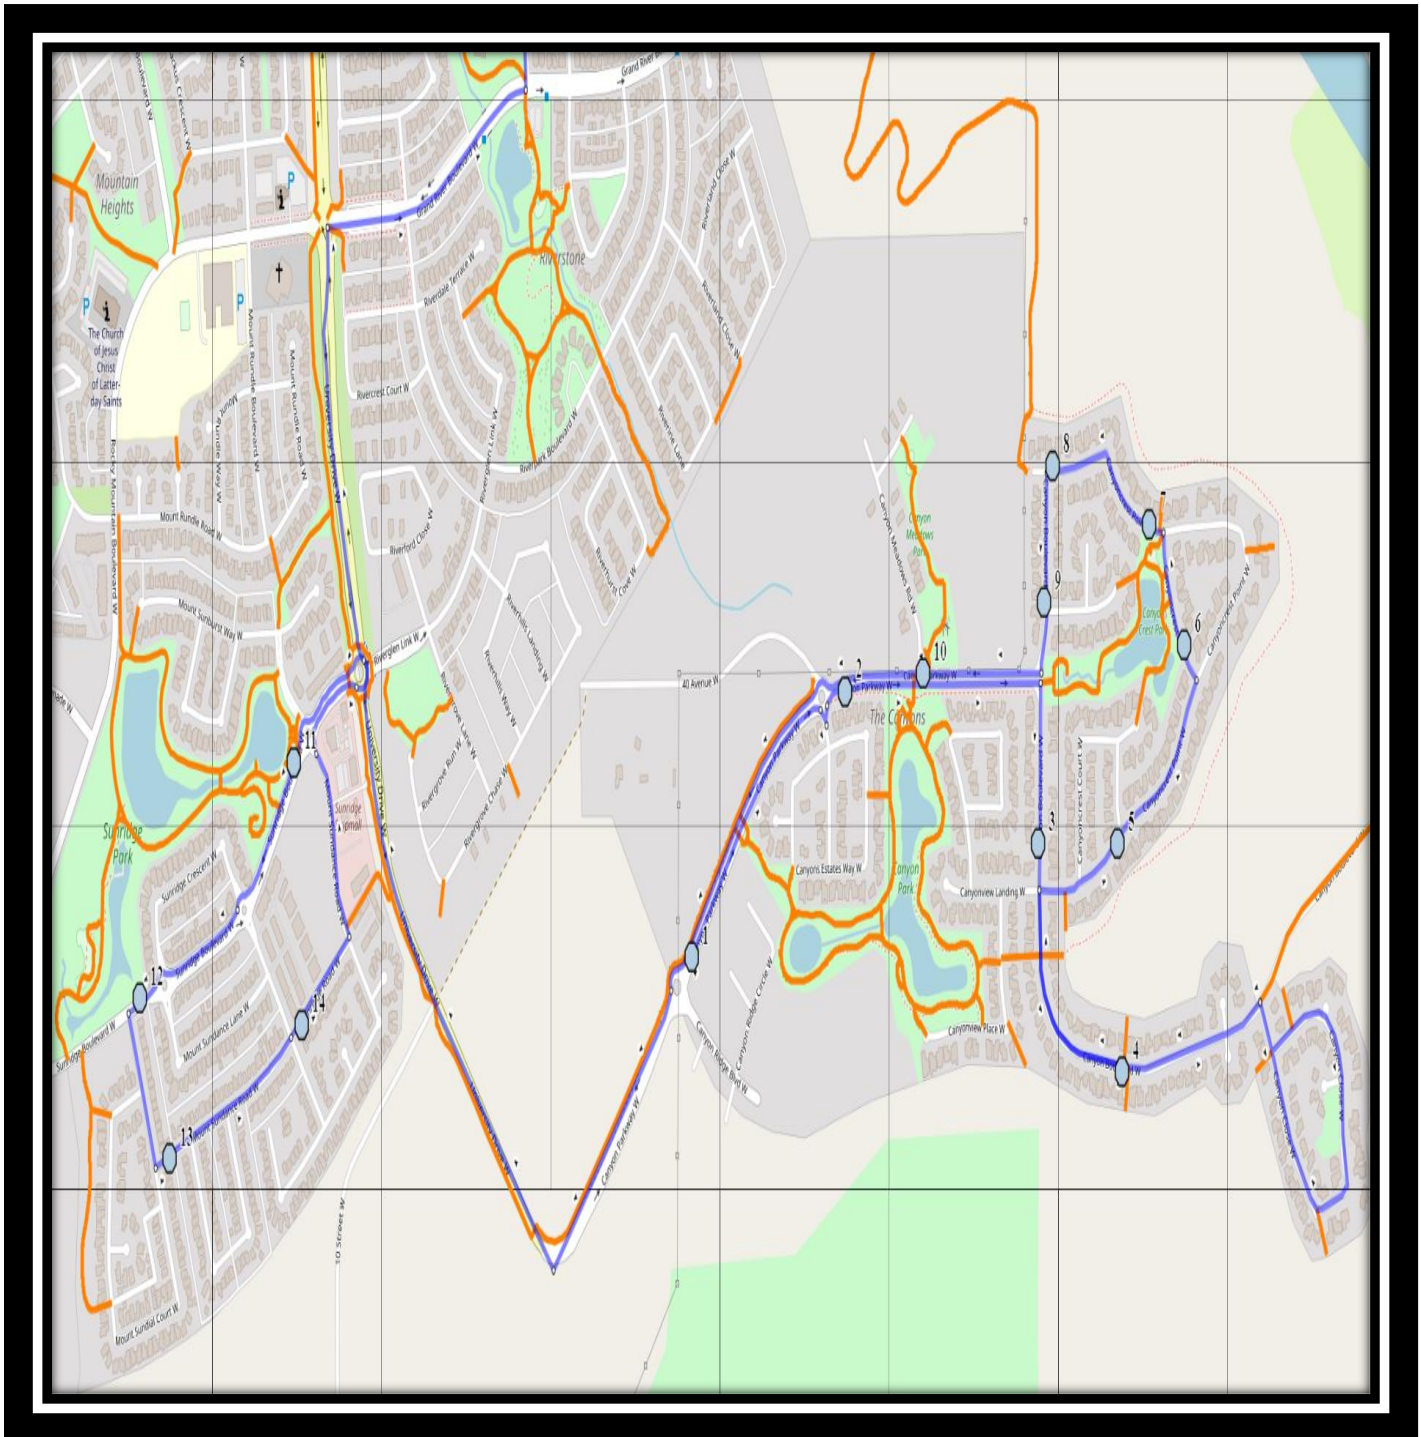

St. Pats W3

REVISED: November 2, 2023

EFFECTIVE: November 8, 2023

PM Route Reverse of AM

St. Patrick Fine Arts – 80 Rivergreen Road West – (403) 327-4386

Please arrive 10 minutes before scheduled pick up and drop off times. Times shown may vary due to weather & traffic conditions.

Bus routes and maps are subject to change. For the most up-to-date version, visit www.southland.ca/lethbridge.