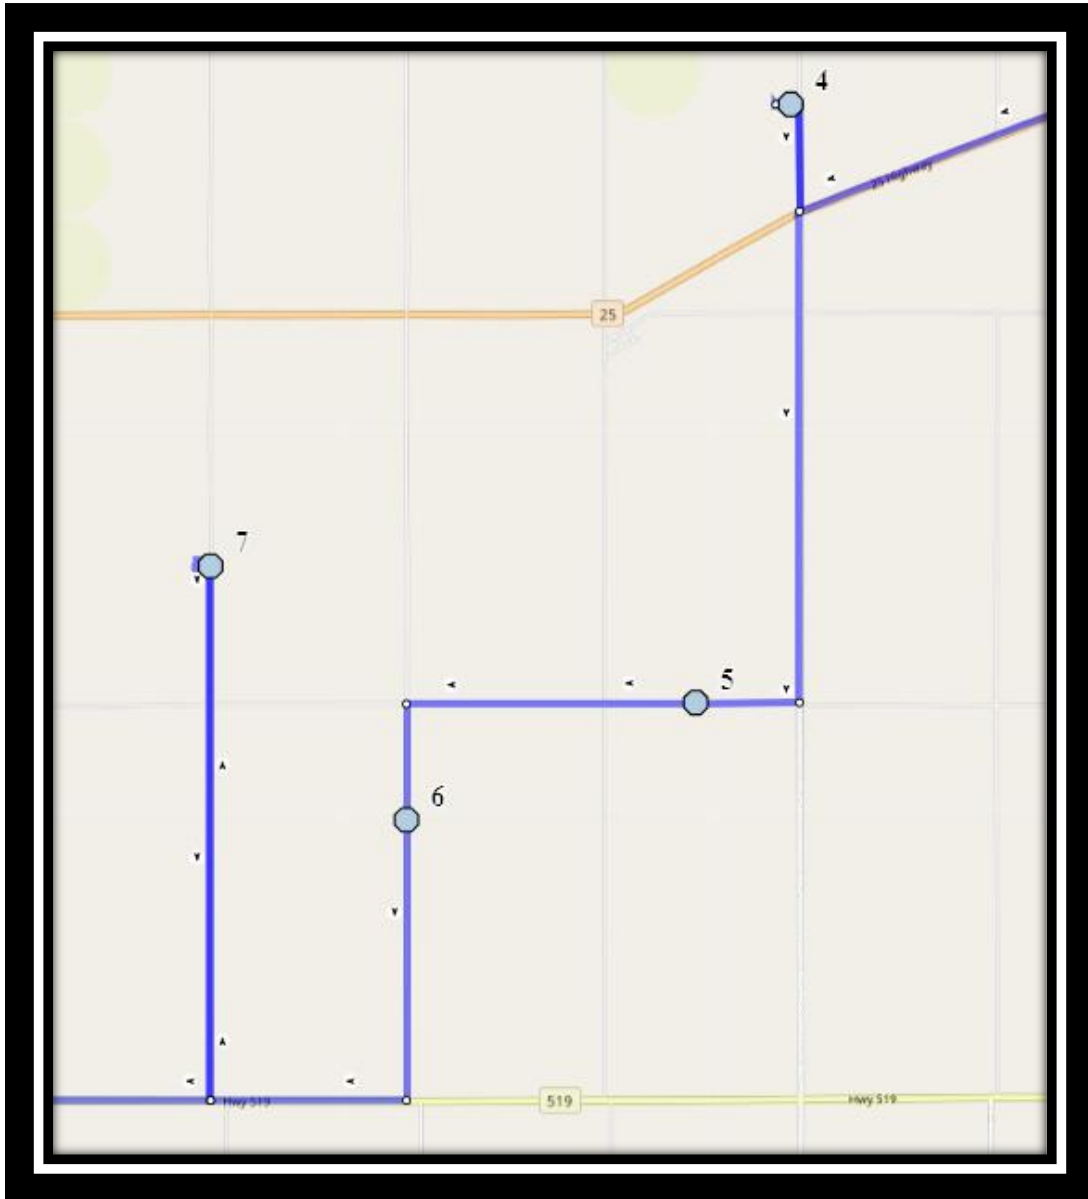

CFM PICTURE BUTTE

REVISED: August 25th, 2023

EFFECTIVE: September 5th, 2023

Catholic Central High East – 405 18 Street South – (403) 327-4596

St. Francis Middle School – 333 18 Street South – (403) 327-3402

Ecole St. Mary's – 422 20 Street South – (403) 327-3098

Please arrive 10 minutes before scheduled pick up and drop off times. Times shown may vary due to weather & traffic conditions.

Bus routes and maps are subject to change. For the most up-to-date version, visit www.southland.ca/lethbridge.