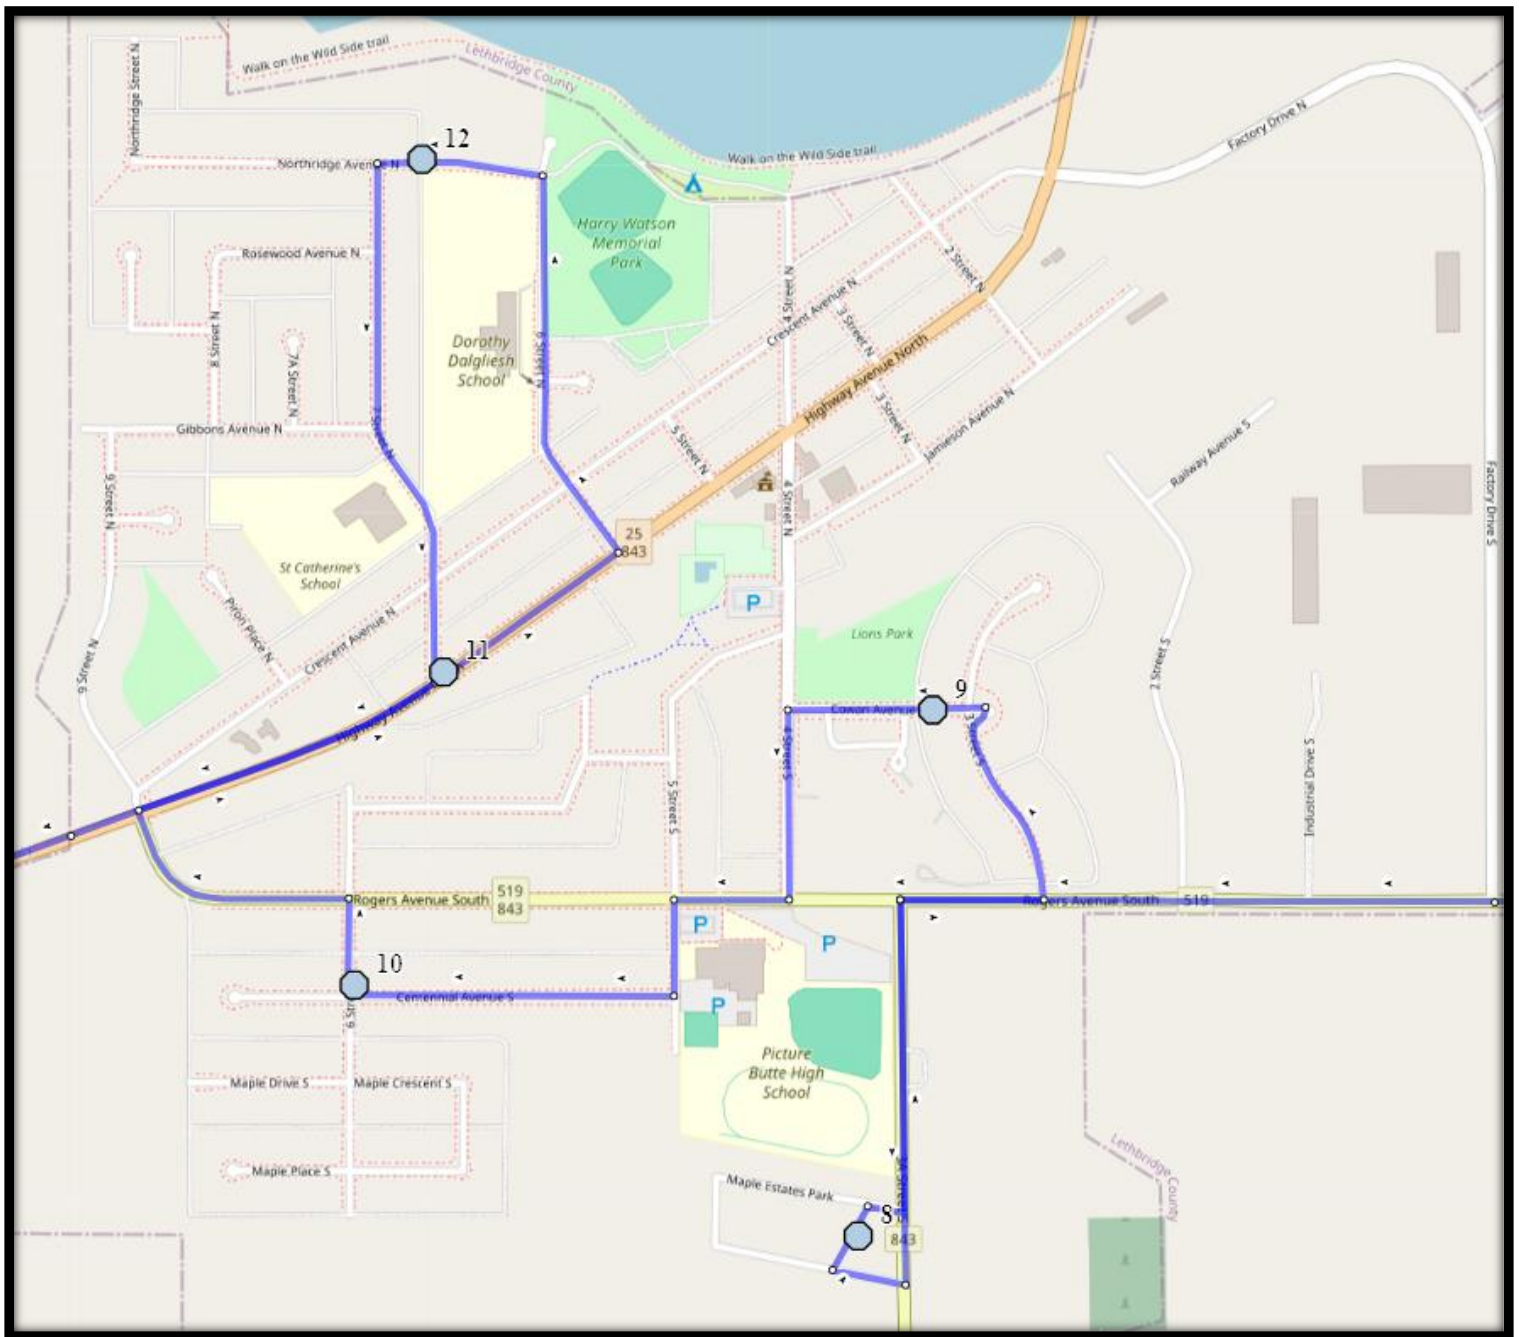

CFM PICTURE BUTTE

REVISED: August 25th, 2023

EFFECTIVE: September 5th, 2023

Catholic Central High East – 405 18 Street South – (403) 327-4596

St. Francis Middle School – 333 18 Street South – (403) 327-3402

Ecole St. Mary's – 422 20 Street South – (403) 327-3098

Please arrive 10 minutes before scheduled pick up and drop off times. Times shown may vary due to weather & traffic conditions.

Bus routes and maps are subject to change. For the most up-to-date version, visit www.southland.ca/lethbridge.