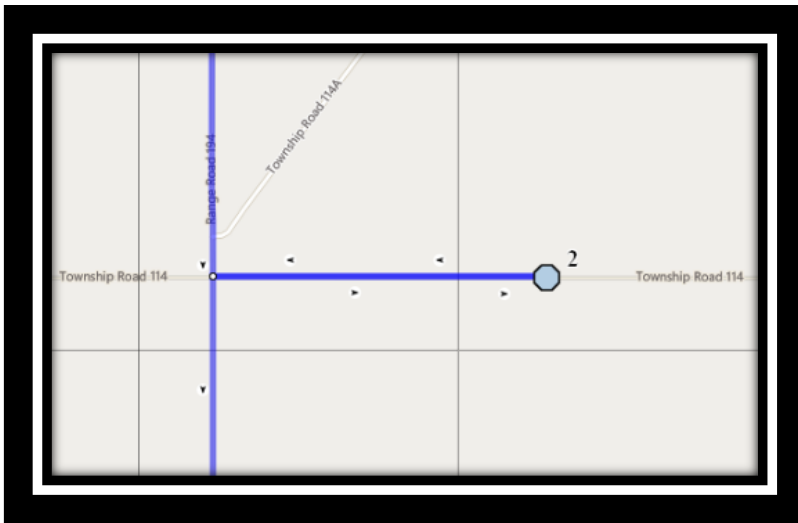

CFM PICTURE BUTTE

REVISED: August 25th, 2023

EFFECTIVE: September 5th, 2023

Catholic Central High East – 405 18 Street South – (403) 327-4596

St. Francis Middle School – 333 18 Street South – (403) 327-3402

Ecole St. Mary's – 422 20 Street South – (403) 327-3098

Please arrive 10 minutes before scheduled pick up and drop off times. Times shown may vary due to weather & traffic conditions.

Bus routes and maps are subject to change. For the most up-to-date version, visit www.southland.ca/lethbridge.