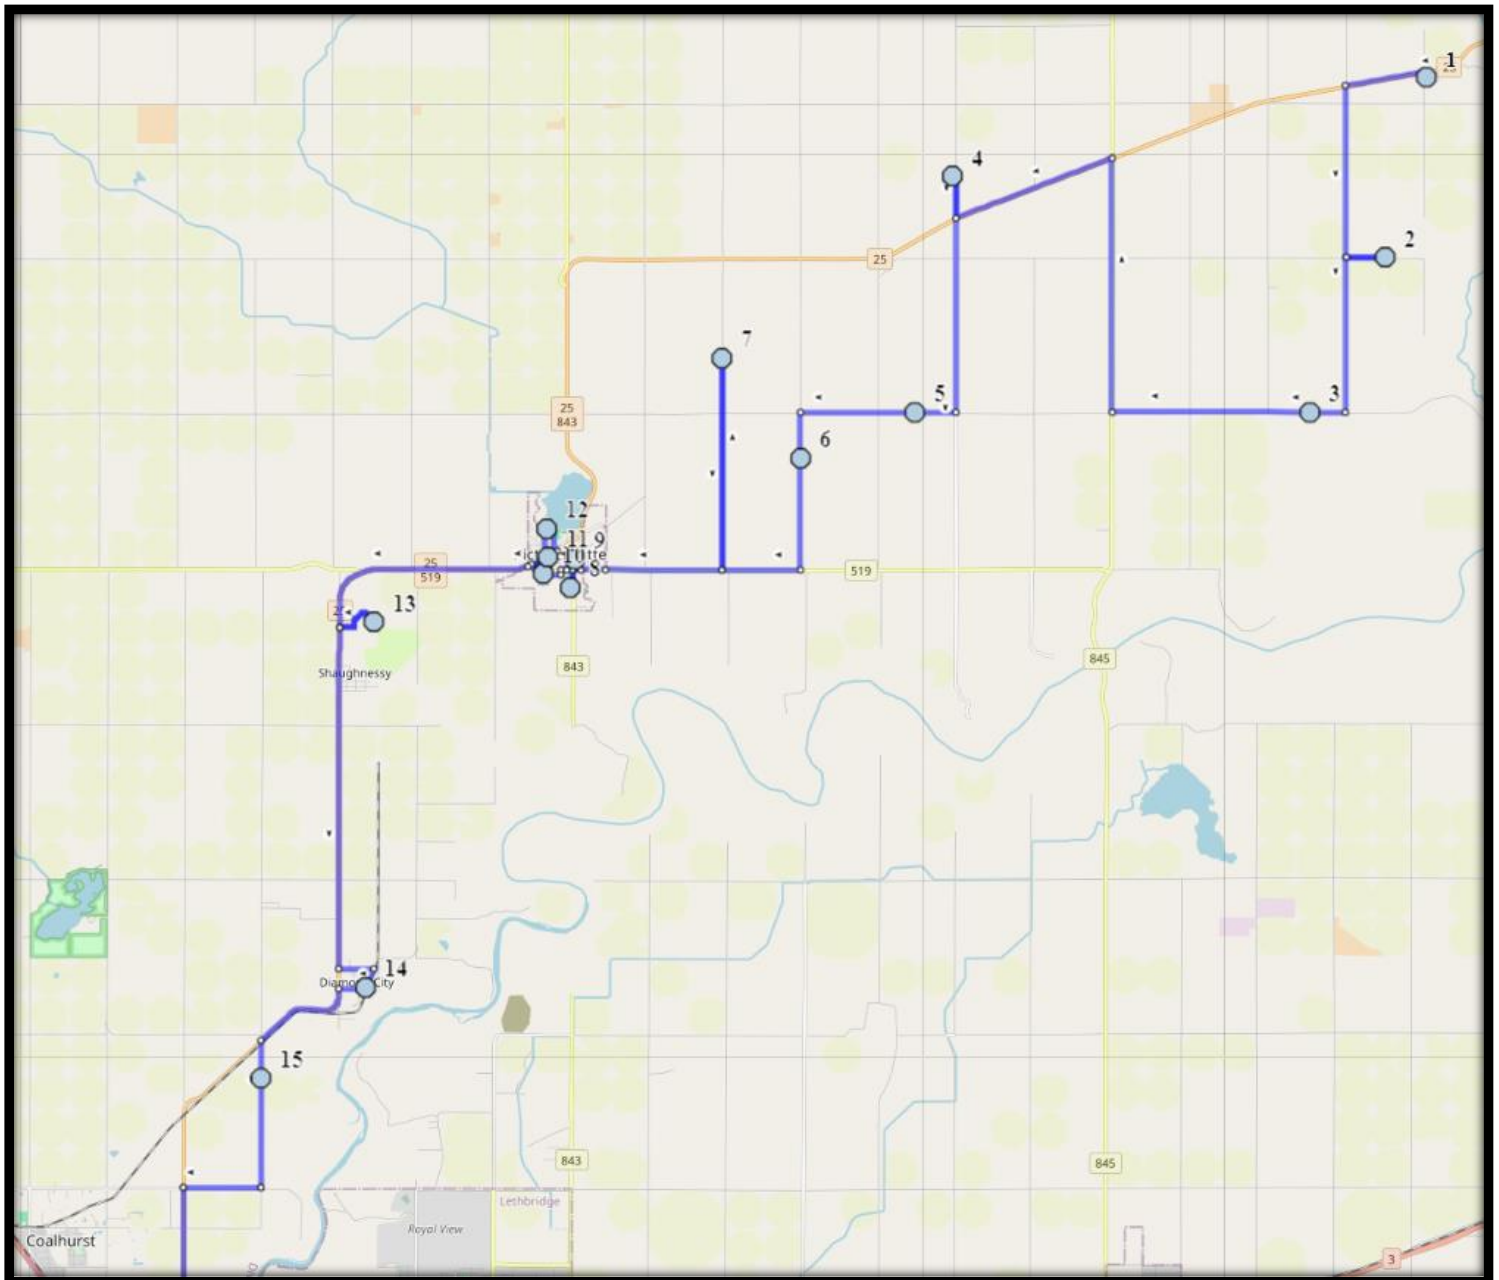

CFM PICTURE BUTTE

REVISED: August 25th, 2023

EFFECTIVE: September 5th, 2023

PM reverse of AM

Catholic Central High East – 405 18 Street South – (403) 327-4596

St. Francis Middle School – 333 18 Street South – (403) 327-3402

Ecole St. Mary's – 422 20 Street South – (403) 327-3098

Please arrive 10 minutes before scheduled pick up and drop off times. Times shown may vary due to weather & traffic conditions.

Bus routes and maps are subject to change. For the most up-to-date version, visit www.southland.ca/lethbridge.