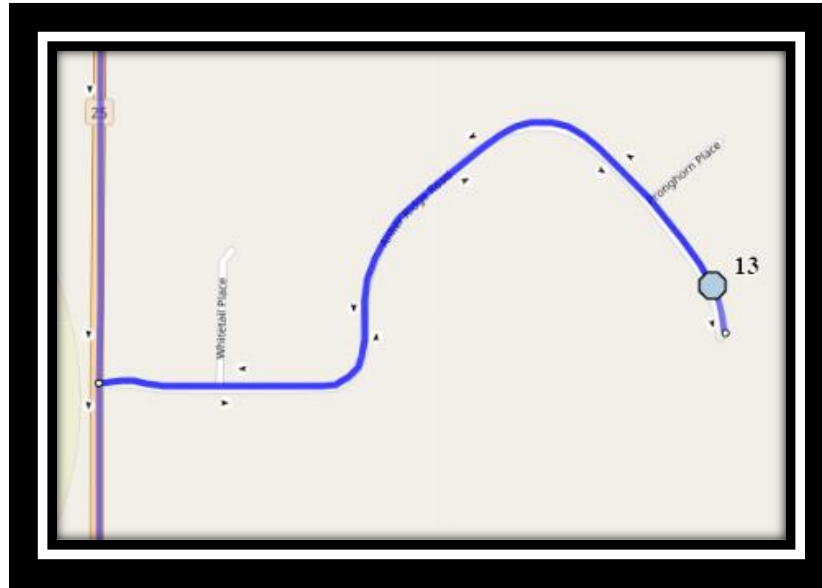

CFM PICTURE BUTTE

REVISED: August 25th, 2023

EFFECTIVE: September 5th, 2023

Catholic Central High East – 405 18 Street South – (403) 327-4596

St. Francis Middle School – 333 18 Street South – (403) 327-3402

Ecole St. Mary's – 422 20 Street South – (403) 327-3098

Please arrive 10 minutes before scheduled pick up and drop off times. Times shown may vary due to weather & traffic conditions.

Bus routes and maps are subject to change. For the most up-to-date version, visit www.southland.ca/lethbridge.