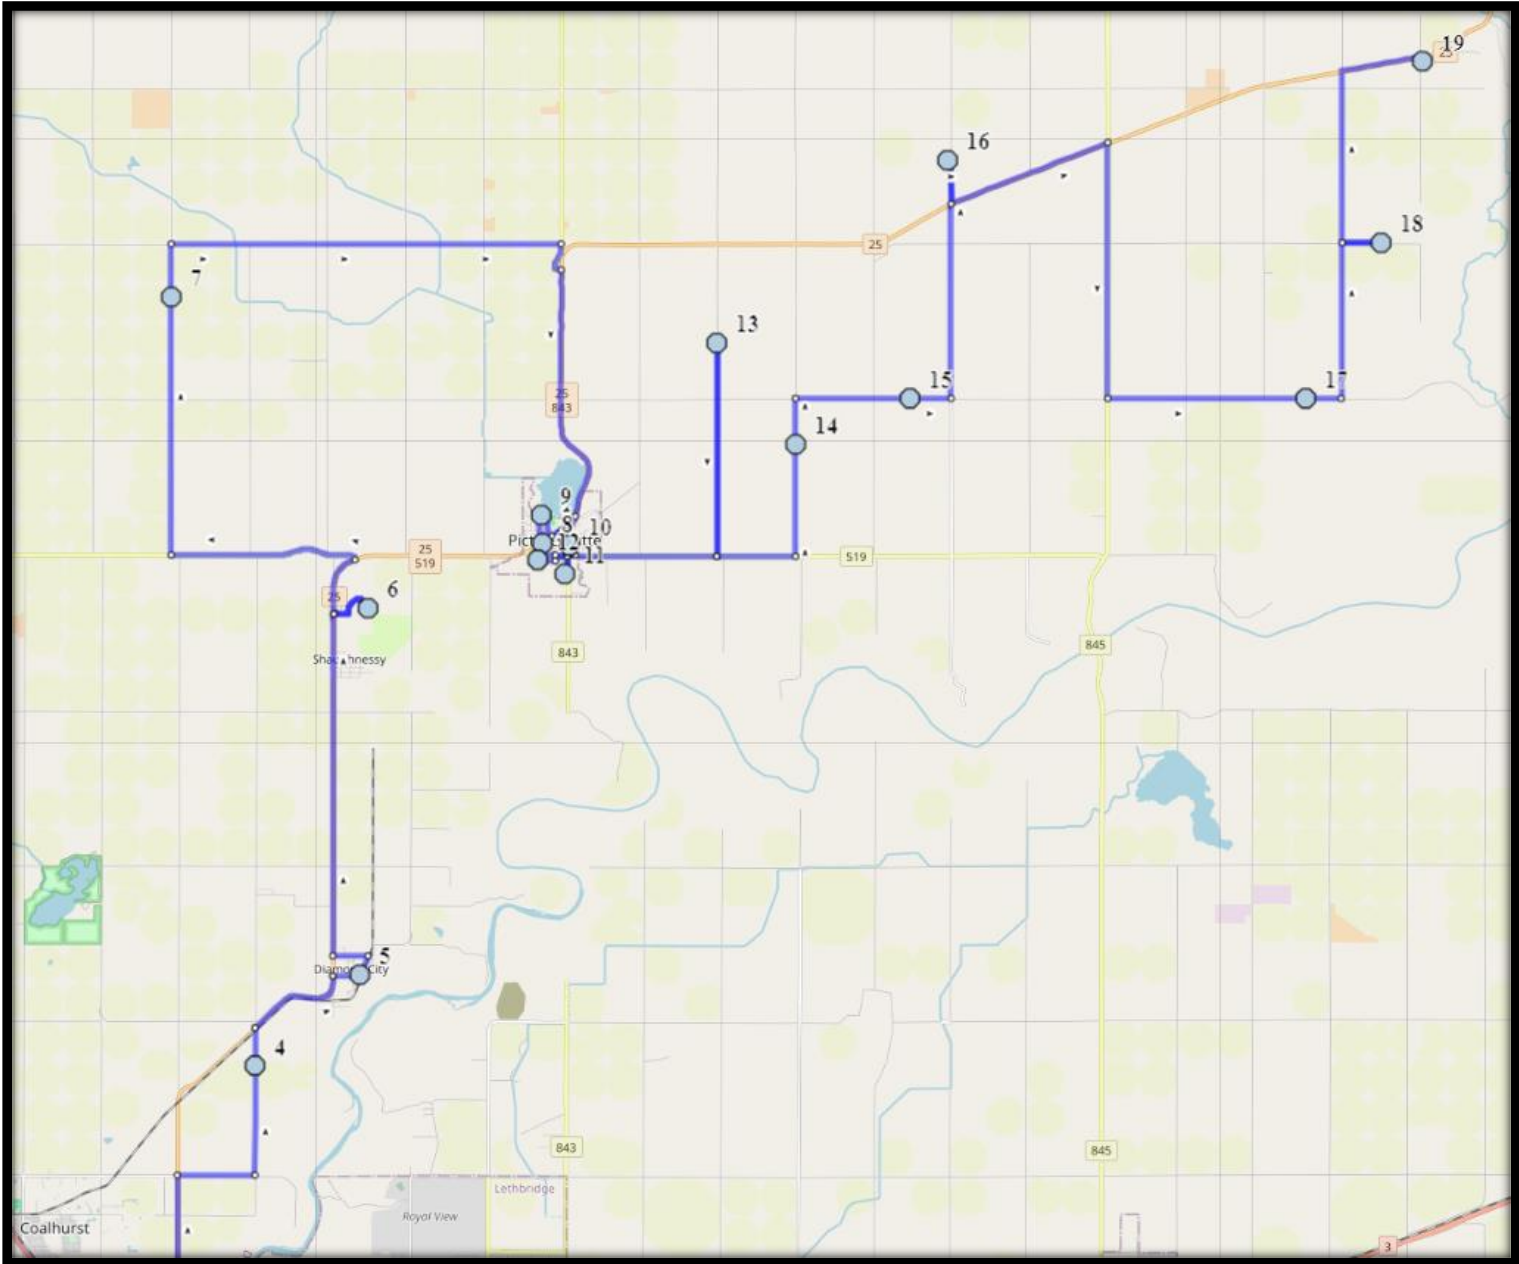

CFM PICTURE BUTTE

REVISED: August 25th, 2023

EFFECTIVE: September 5th, 2023

PM Route – Stop 7 is PM Only.

Catholic Central High East – 405 18 Street South – (403) 327-4596

St. Francis Middle School – 333 18 Street South – (403) 327-3402

Ecole St. Mary's – 422 20 Street South – (403) 327-3098

Please arrive 10 minutes before scheduled pick up and drop off times. Times shown may vary due to weather & traffic conditions.

Bus routes and maps are subject to change. For the most up-to-date version, visit www.southland.ca/lethbridge.