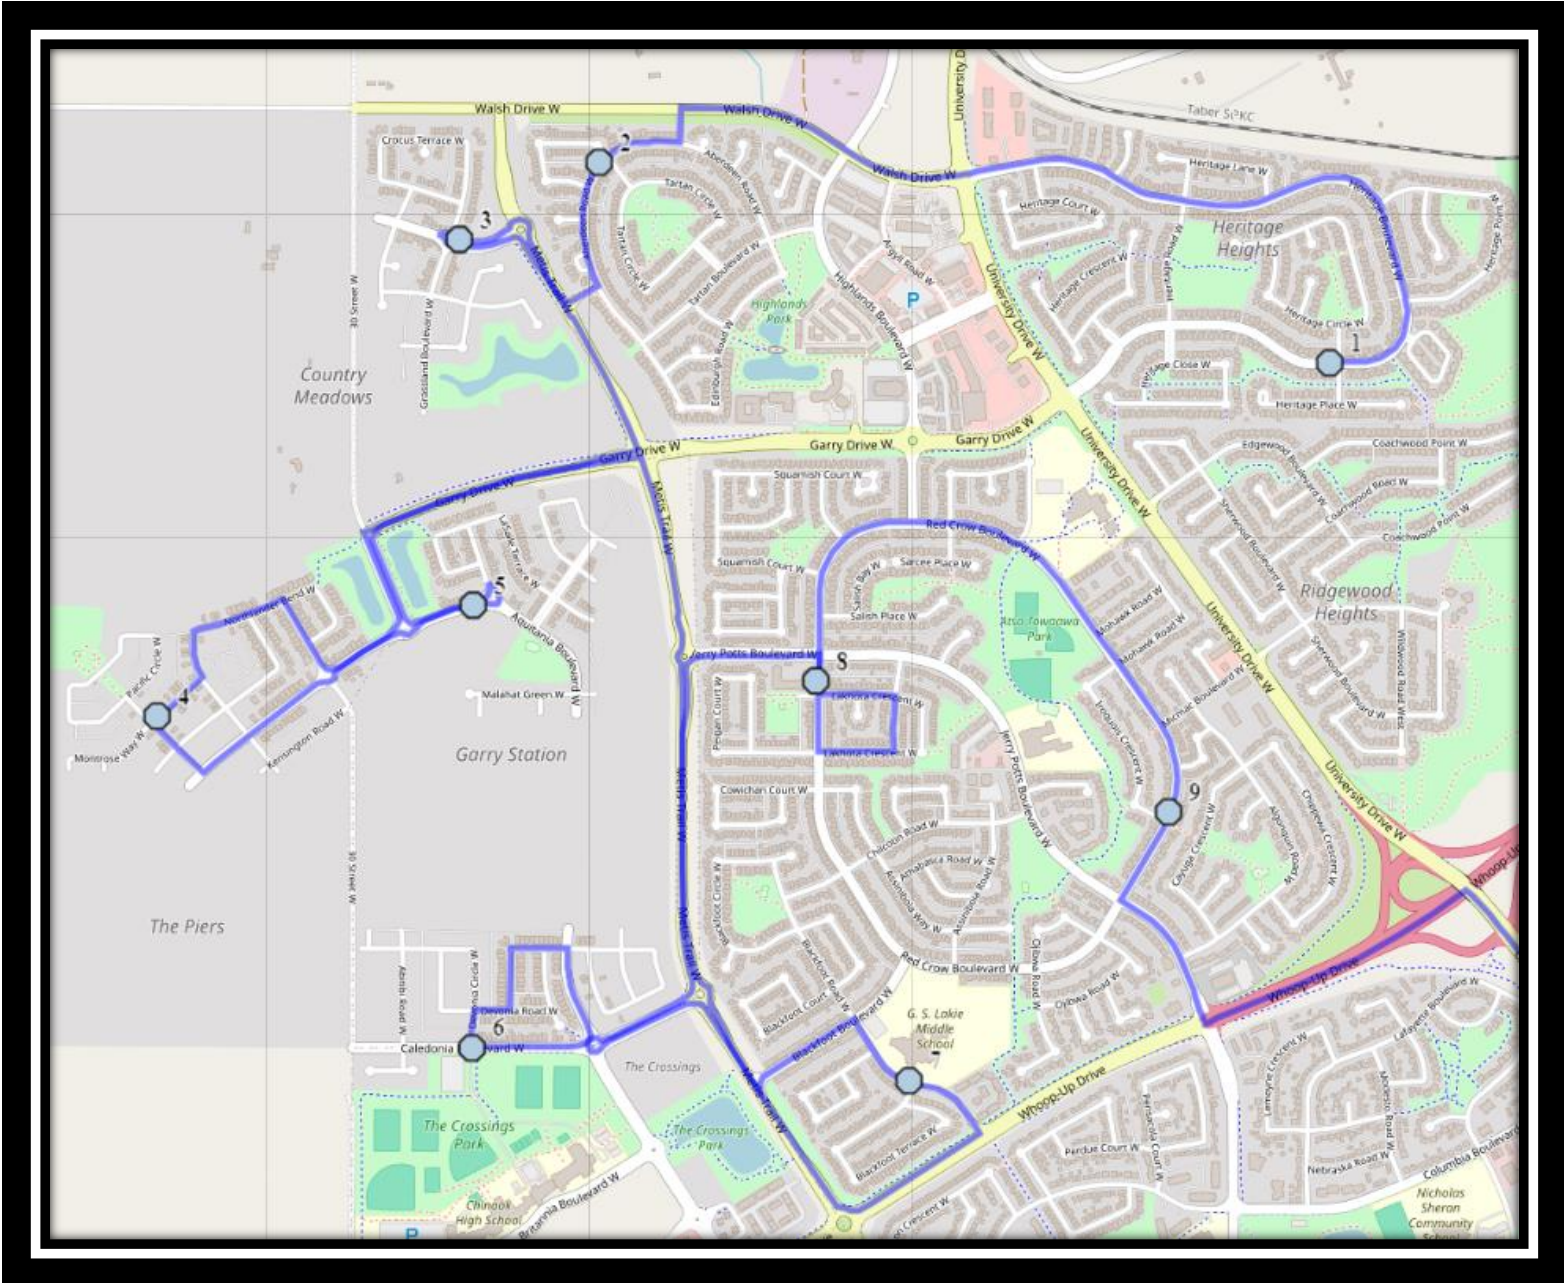

St. Pats W1

REVISED: December 22, 2023

EFFECTIVE: January 8, 2024

PM Route same direction as AM

St. Patrick Fine Arts – 80 Rivergreen Road West – (403) 327-4386

Please arrive 10 minutes before scheduled pick and drop off times. Times shown may vary due to weather & traffic conditions.
Bus routes and maps are subject to change. For the most up-to-date version, visit www.southland.ca/lethbridge.