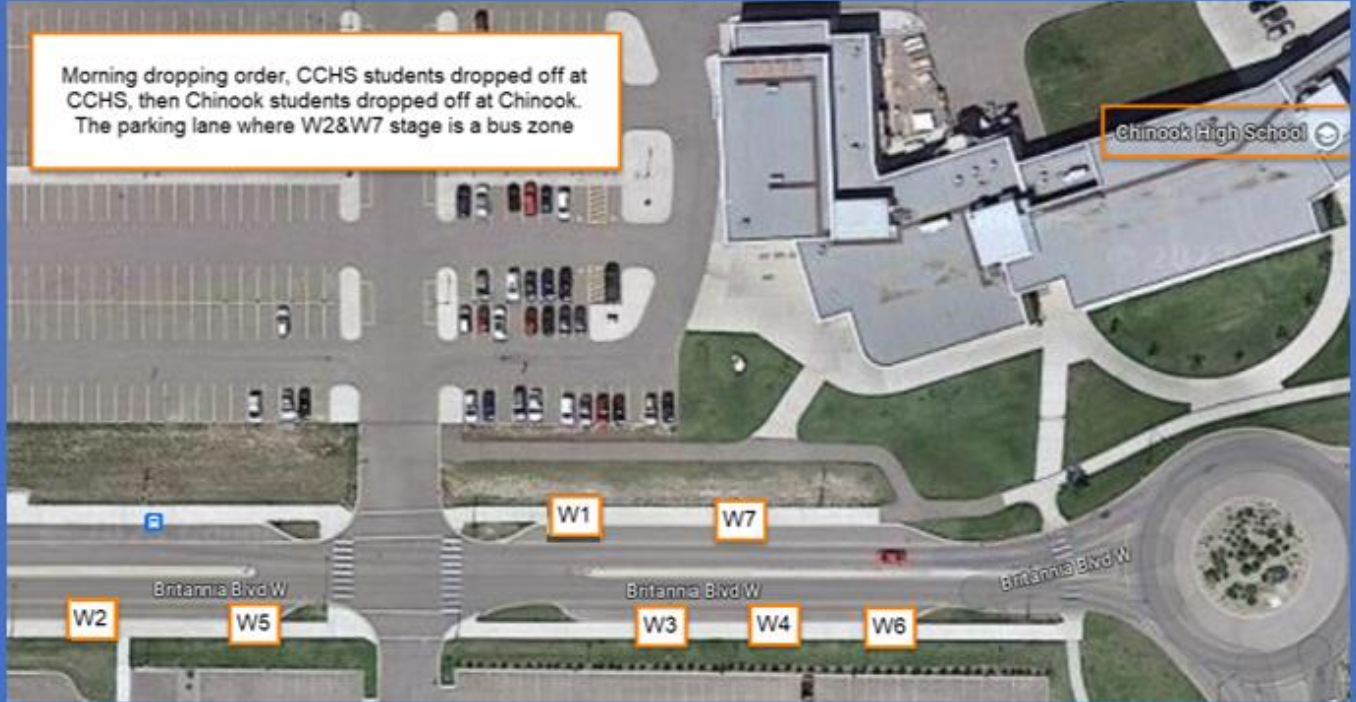

School Bus Parking

Chinook & CCHW High School

Morning dropping order, CCHS students dropped off at CCHS, then Chinook students dropped off at Chinook. The parking lane where W2&W7 stage is a bus zone

Chinook High School

Morning dropping order, make sure you drop the CCHS students in front of their school and then move up and drop off Chinook students at their school.

Catholic Central High School - West Campus