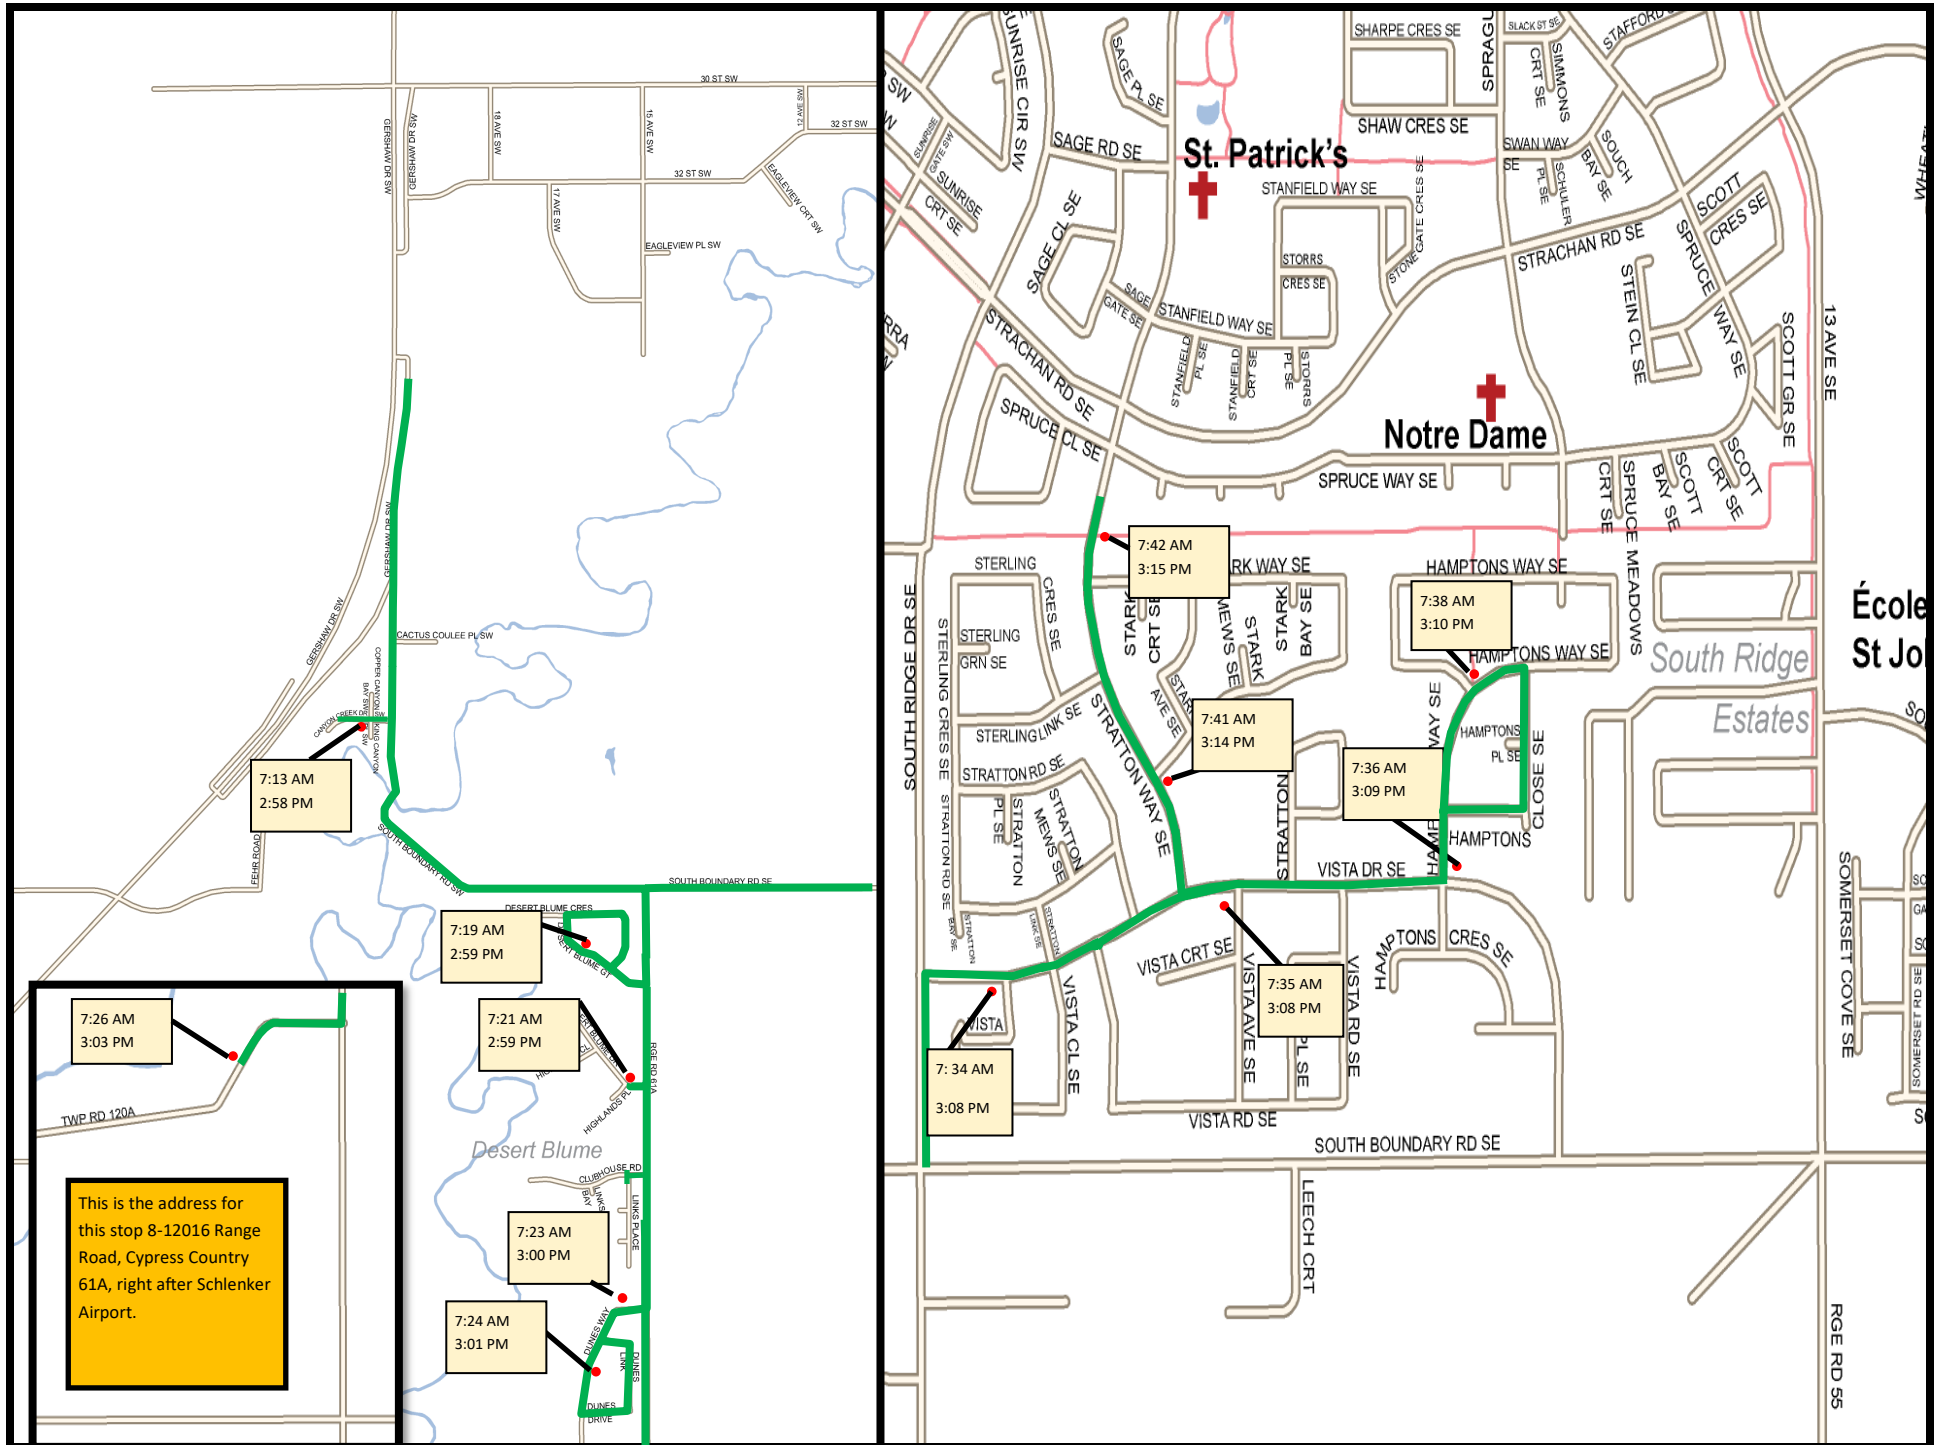

McCoy 4

This is the address for this stop 8-12016 Range Road, Cypress Country 61A, right after Schlenker Airport.