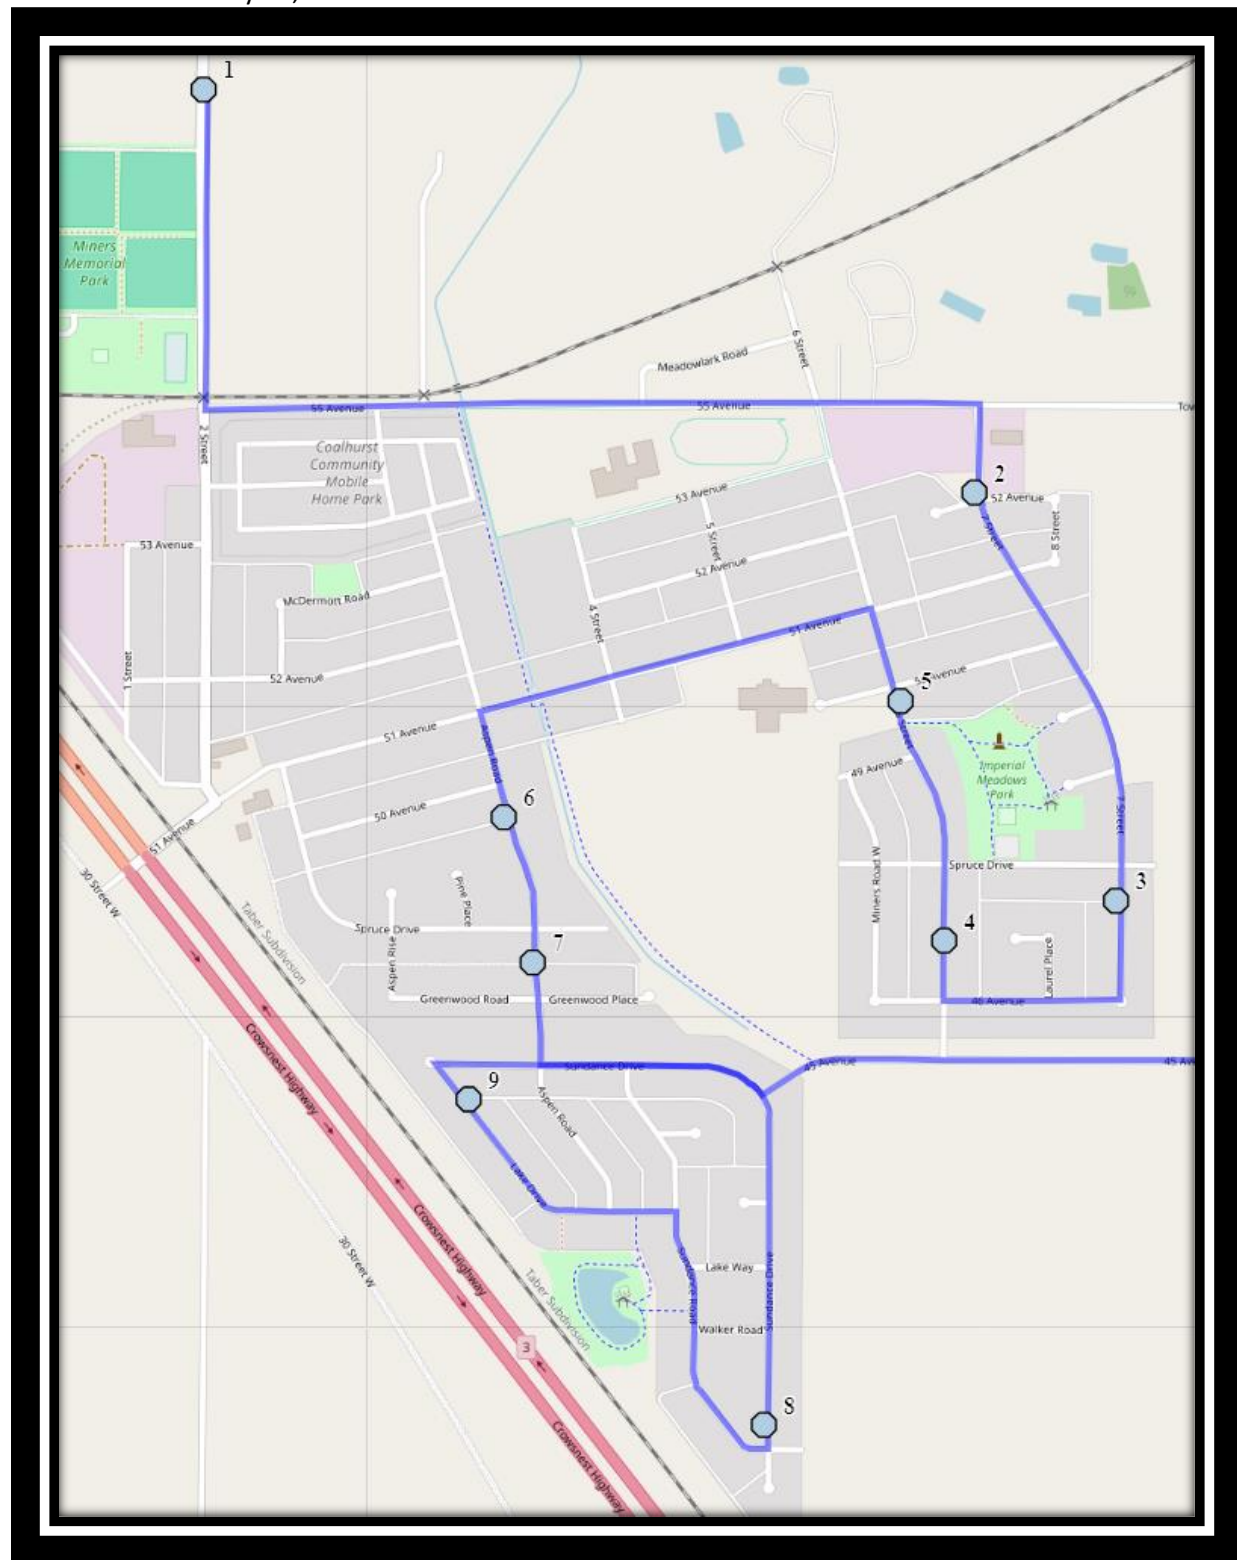

CFM Coalhurst

REVISED: February 5, 2024

EFFECTIVE: February 14, 2024

Catholic Central High East – 405 18 Street South – (403) 327-4596

St. Francis Middle School – 333 18 Street South – (403) 327-3402

Ecole St. Mary's – 422 20 Street South – (403) 327-3098

Please arrive 10 minutes before scheduled pick up and drop off times. Times shown may vary due to weather & traffic conditions.
Bus routes and maps are subject to change. For the most up-to-date version, visit www.southland.ca/lethbridge.