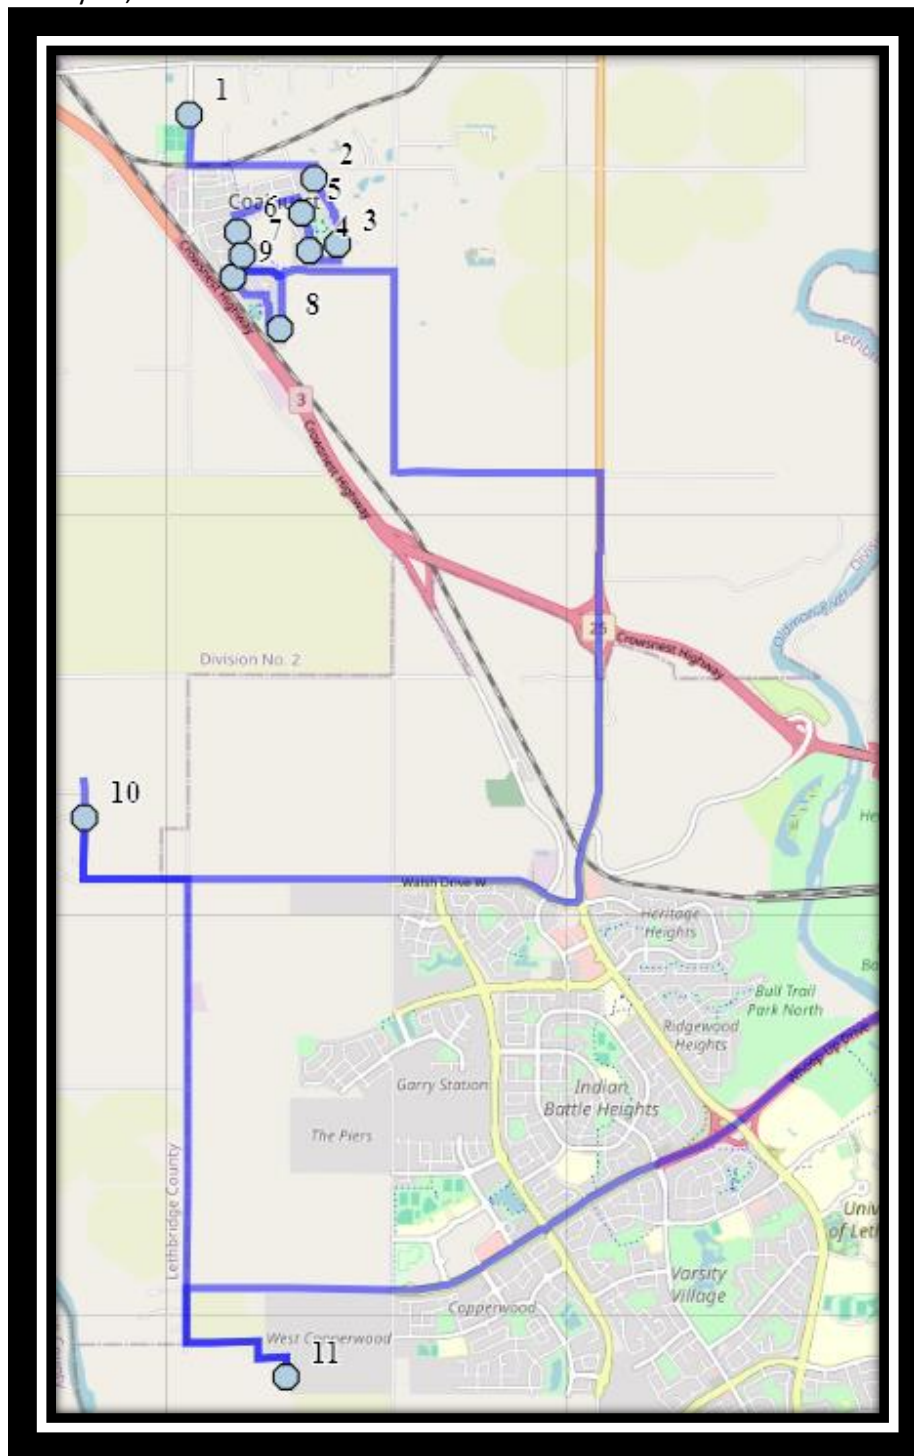

CFM Coalhurst

REVISED: February 5, 2024

EFFECTIVE: February 14, 2024

AM Route

Catholic Central High East – 405 18 Street South – (403) 327-4596

St. Francis Middle School – 333 18 Street South – (403) 327-3402

Ecole St. Mary's – 422 20 Street South – (403) 327-3098

Please arrive 10 minutes before scheduled pick up and drop off times. Times shown may vary due to weather & traffic conditions.
Bus routes and maps are subject to change. For the most up-to-date version, visit www.southland.ca/lethbridge.