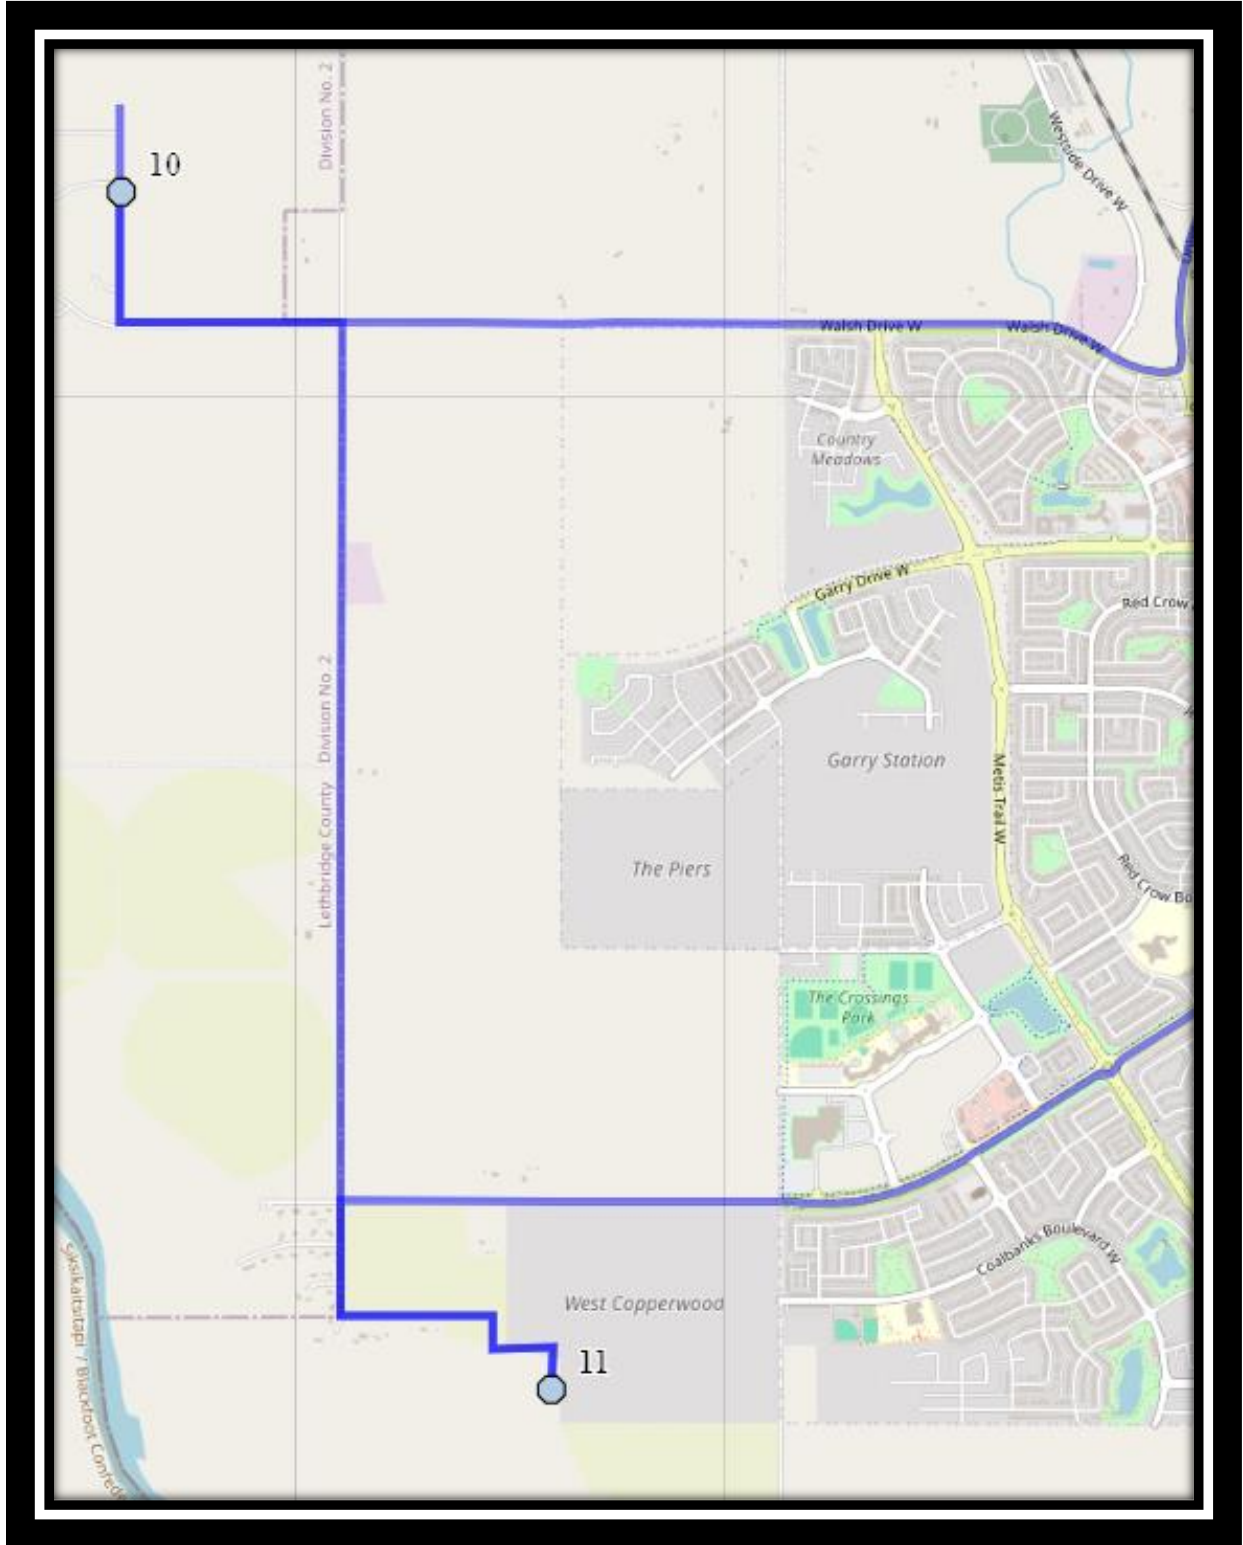

CFM Coalhurst

REVISED: February 5, 2024

EFFECTIVE: February 14, 2024

Catholic Central High East – 405 18 Street South – (403) 327-4596

St. Francis Middle School – 333 18 Street South – (403) 327-3402

Ecole St. Mary's – 422 20 Street South – (403) 327-3098

Please arrive 10 minutes before scheduled pick up and drop off times. Times shown may vary due to weather & traffic conditions.
Bus routes and maps are subject to change. For the most up-to-date version, visit www.southland.ca/lethbridge.