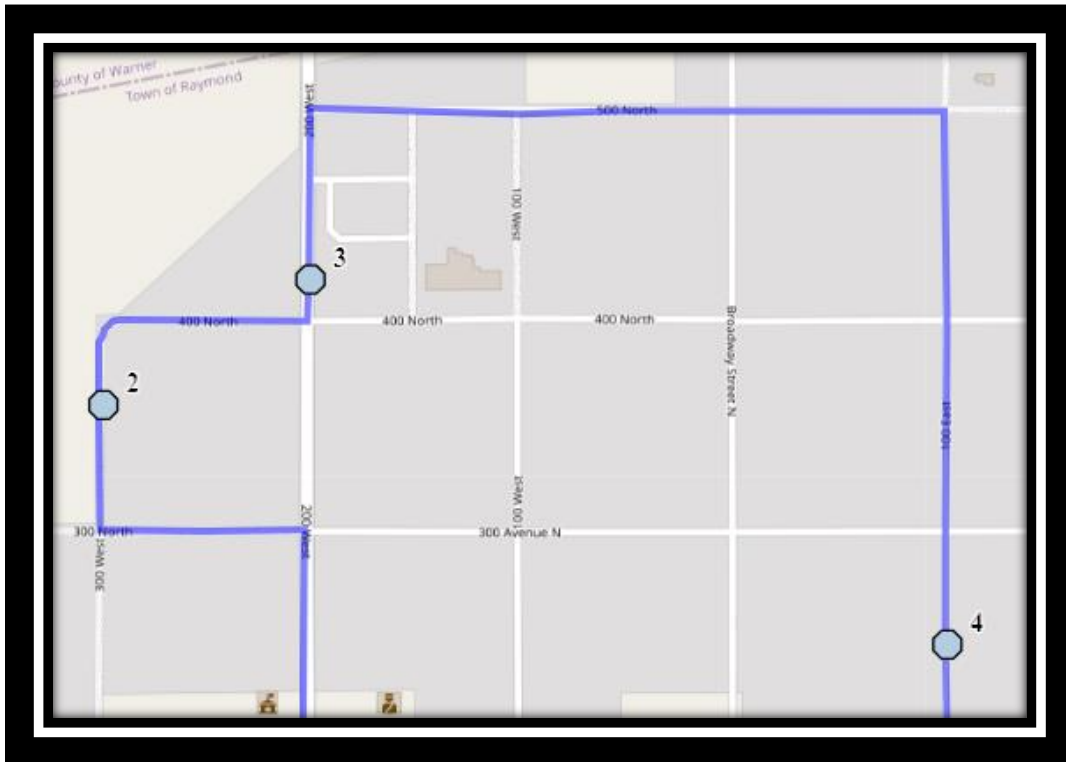

CFM Raymond Stirling

REVISED: February 9, 2024

EFFECTIVE: February 14, 2024

Catholic Central High East – 405 18 Street South – (403) 327-4596

St. Francis Middle School – 333 18 Street South – (403) 327-3402

Ecole St. Mary’s – 422 20 Street South – (403) 327-3098

Please arrive 10 minutes before scheduled pick up and drop off times. Times shown may vary due to weather & traffic conditions.

Bus routes and maps are subject to change. For the most up-to-date version, visit www.southland.ca/lethbridge.