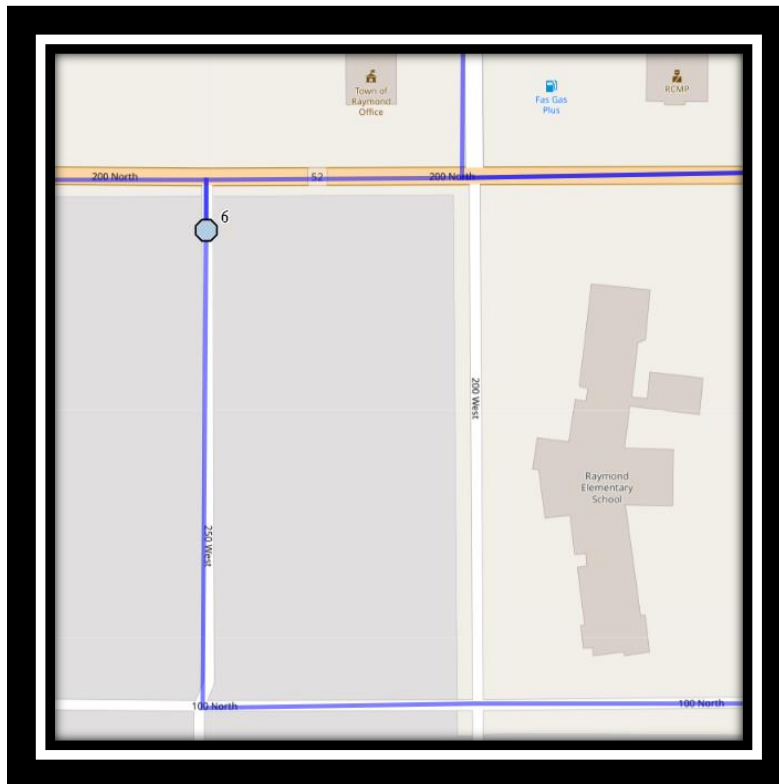

CFM Raymond Stirling

REVISED: February 9, 2024

EFFECTIVE: February 14, 2024

Catholic Central High East – 405 18 Street South – (403) 327-4596

St. Francis Middle School – 333 18 Street South – (403) 327-3402

Ecole St. Mary's – 422 20 Street South – (403) 327-3098

Please arrive 10 minutes before scheduled pick up and drop off times. Times shown may vary due to weather & traffic conditions.

Bus routes and maps are subject to change. For the most up-to-date version, visit www.southland.ca/lethbridge.