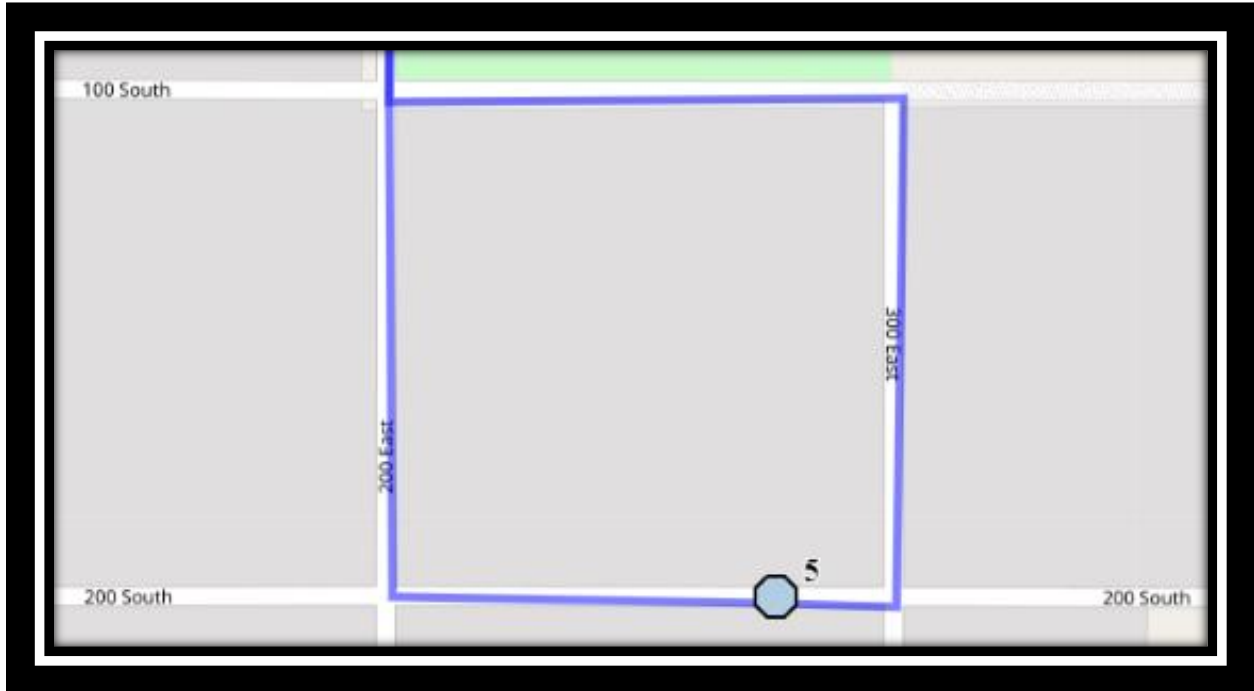

CFM Raymond Stirling

REVISED: February 9, 2024

EFFECTIVE: February 14, 2024

Catholic Central High East – 405 18 Street South – (403) 327-4596

St. Francis Middle School – 333 18 Street South – (403) 327-3402

Ecole St. Mary's – 422 20 Street South – (403) 327-3098

Please arrive 10 minutes before scheduled pick up and drop off times. Times shown may vary due to weather & traffic conditions.

Bus routes and maps are subject to change. For the most up-to-date version, visit www.southland.ca/lethbridge.