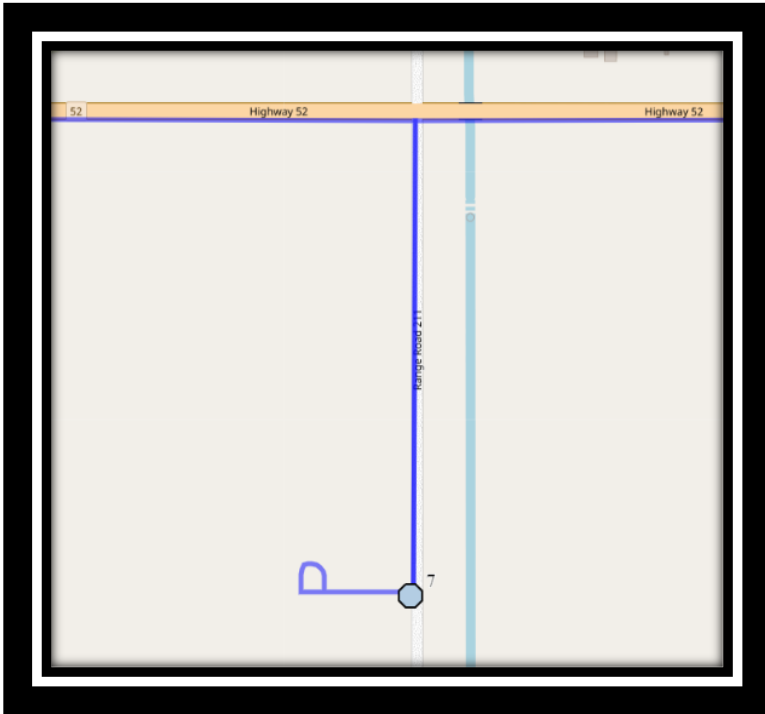

CFM Raymond Stirling

REVISED: February 9, 2024

EFFECTIVE: February 14, 2024

Catholic Central High East – 405 18 Street South – (403) 327-4596

St. Francis Middle School – 333 18 Street South – (403) 327-3402

Ecole St. Mary's – 422 20 Street South – (403) 327-3098

Please arrive 10 minutes before scheduled pick up and drop off times. Times shown may vary due to weather & traffic conditions.

Bus routes and maps are subject to change. For the most up-to-date version, visit www.southland.ca/lethbridge.