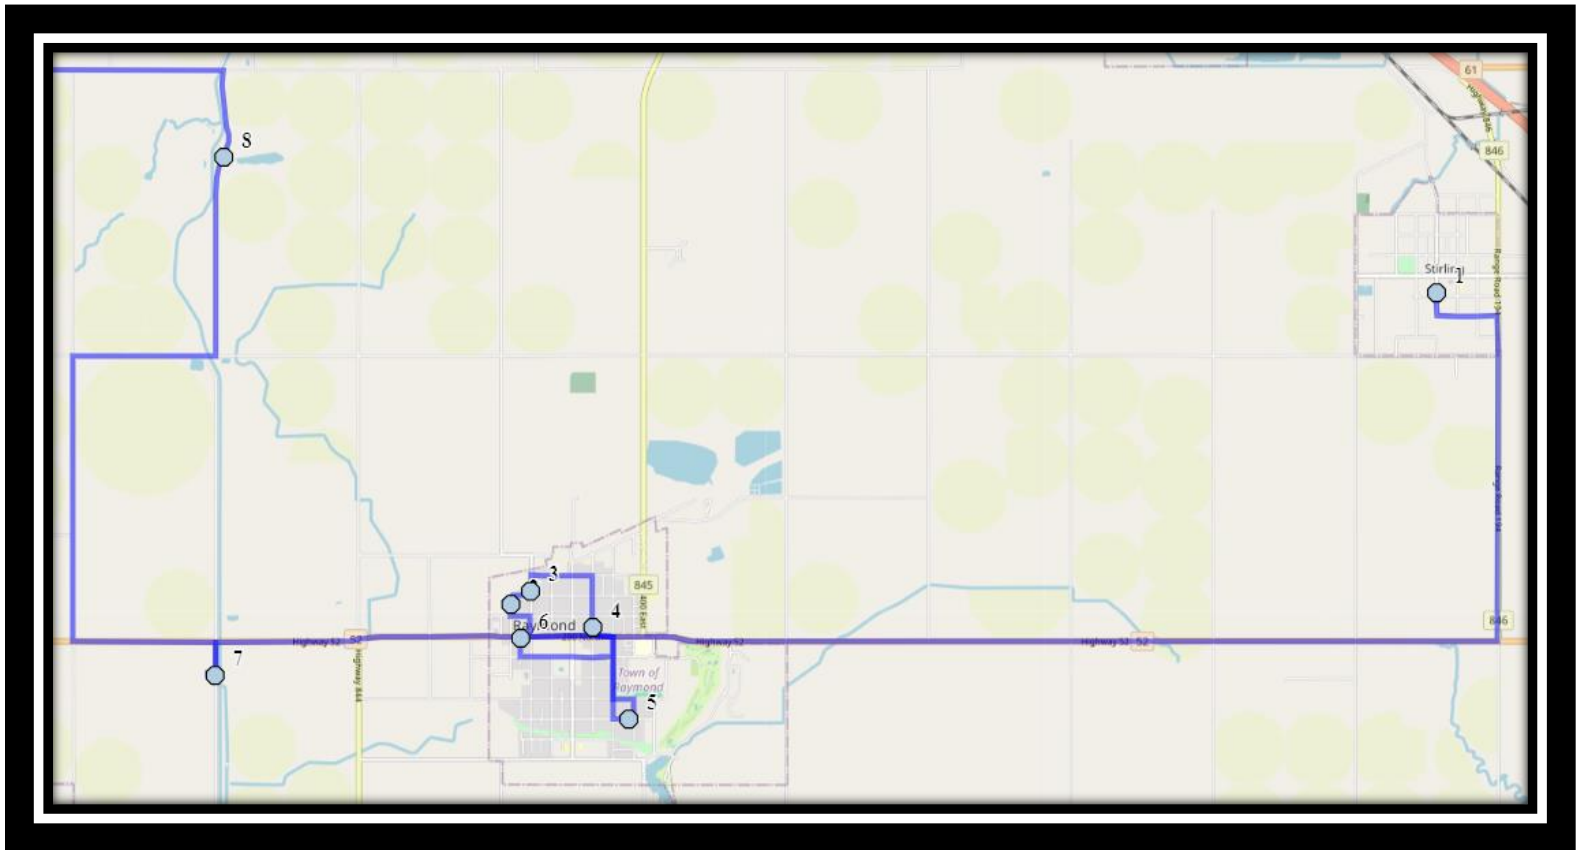

CFM Raymond Stirling

REVISED: February 9, 2024

EFFECTIVE: February 14, 2024

AM ROUTE – PM Alternate stop order

Catholic Central High East – 405 18 Street South – (403) 327-4596

St. Francis Middle School – 333 18 Street South – (403) 327-3402