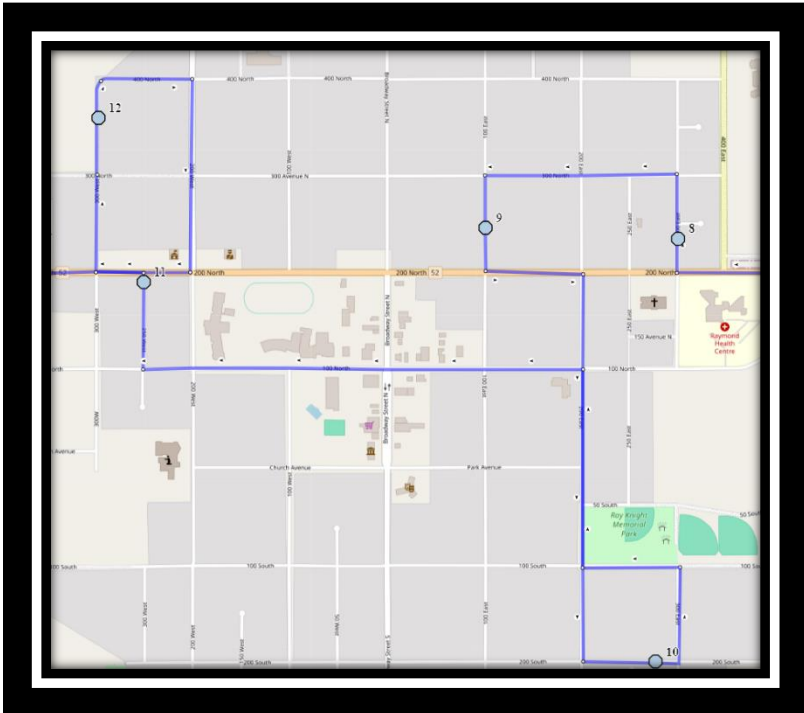

CFM Raymond Stirling

REVISED: February 9, 2024

EFFECTIVE: February 14, 2024

PM ROUTE - Alternate stop order

Catholic Central High East – 405 18 Street South – (403) 327-4596

St. Francis Middle School – 333 18 Street South – (403) 327-3402

Ecole St. Mary’s – 422 20 Street South – (403) 327-3098

Please arrive 10 minutes before scheduled pick up and drop off times. Times shown may vary due to weather & traffic conditions.
Bus routes and maps are subject to change. For the most up-to-date version, visit www.southland.ca/lethbridge.