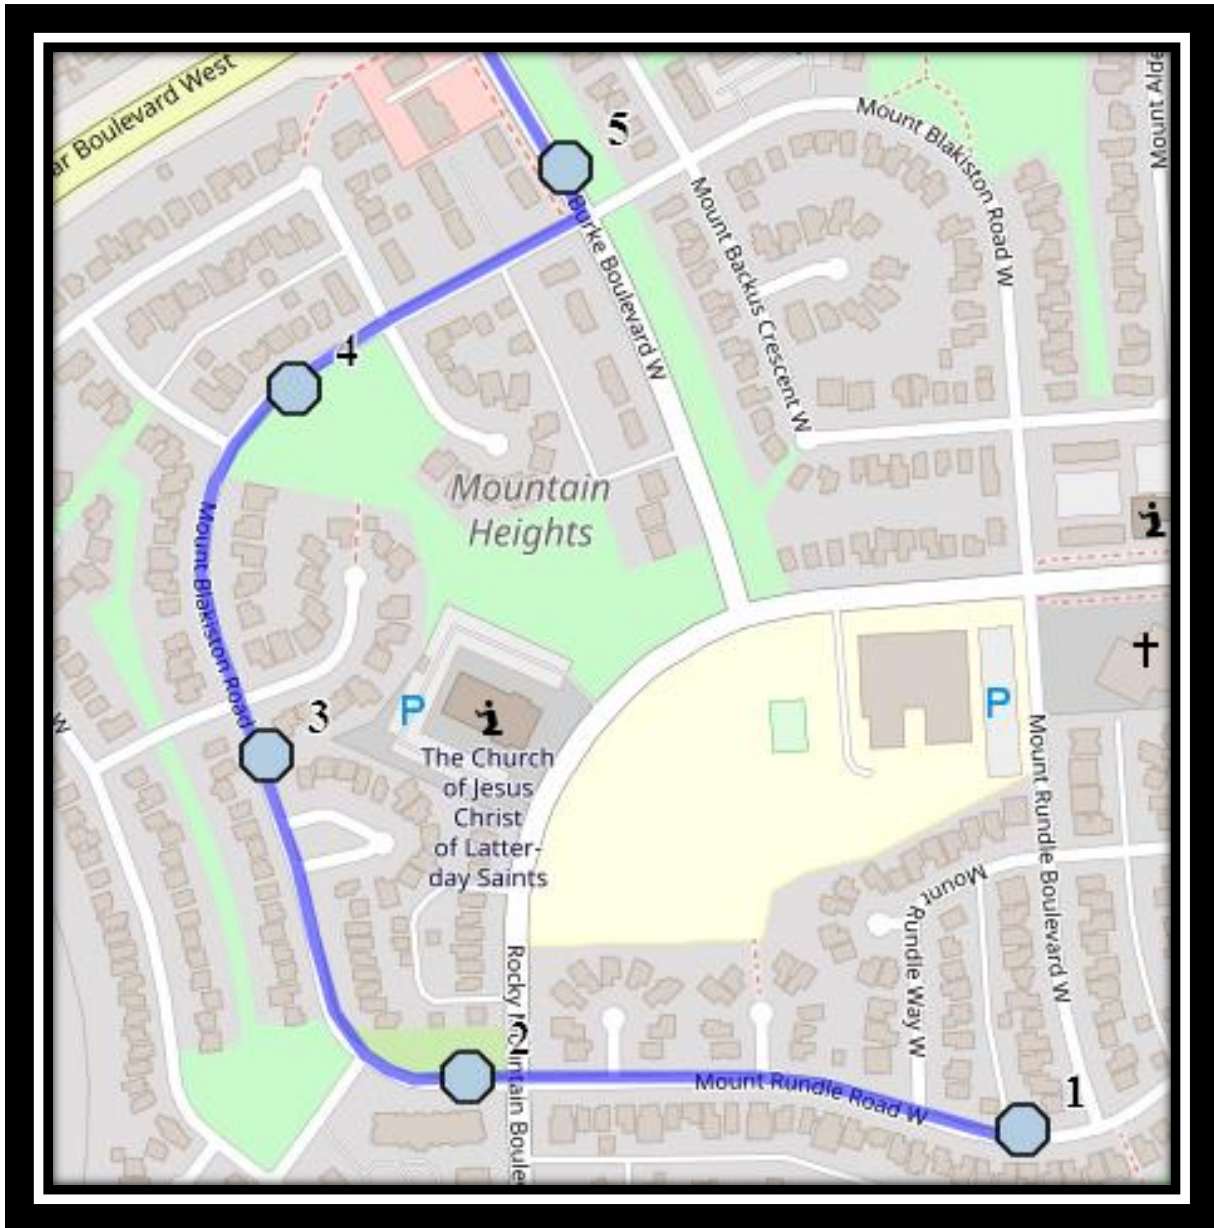

Chinook/CCHW W10

REVISED: February 23, 2024

EFFECTIVE: February 28, 2024

AM Route – PM route alternate stop order

Chinook High – 259 Britannia Blvd West – (403) 320-7565

Catholic Central West – 251 Britannia Blvd West – (403) 327-4596

Chinook/CCHW W10

REVISED: February 23, 2024

EFFECTIVE: February 28, 2024

Monday – Friday

#1 - 7:36 AM - Mt Rundle Road W Westbound - west of Mt Rundle Blvd before alley

#2 - 7:38 AM - Mt Blakiston Road W Westbound -West of Rocky Mountain Blvd at corner

#3 - 7:39 AM - Mt Blakiston Road W Northbound - south of Mt Blakiston PI at mailbox

#4 - 7:40 AM - Mt Blakiston Road W Eastbound - mid-point of park

#5 - 7:41 AM - Mt Burke Blvd West Northbound - north of intersection with Mt Blakiston Rd

#4 - 3:10 PM - Mt Rundle Road W Westbound - west of Mt Rundle Blvd before alley

#5 - 3:12 PM - Mt Blakiston Road W Westbound -West of Rocky Mountain Blvd at corner

#6 - 3:13 PM - Mt Blakiston Road W Northbound - south of Mt Blakiston PI at mailbox