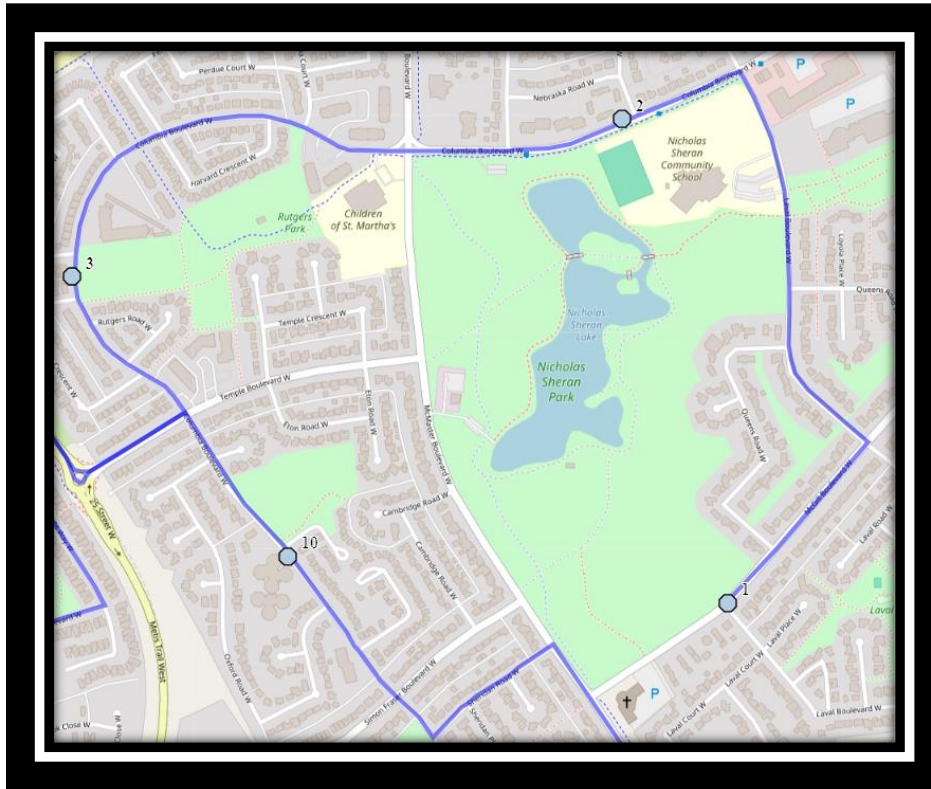

St. Pats W2

REVISED: February 2, 2024

EFFECTIVE: February 7, 2024

St. Patrick Fine Arts – 80 Rivergreen Road West – (403) 327-4386

Please arrive 10 minutes before scheduled pick up and drop off times. Times shown may vary due to weather & traffic conditions.

Bus routes and maps are subject to change. For the most up-to-date version, visit www.southland.ca/lethbridge.