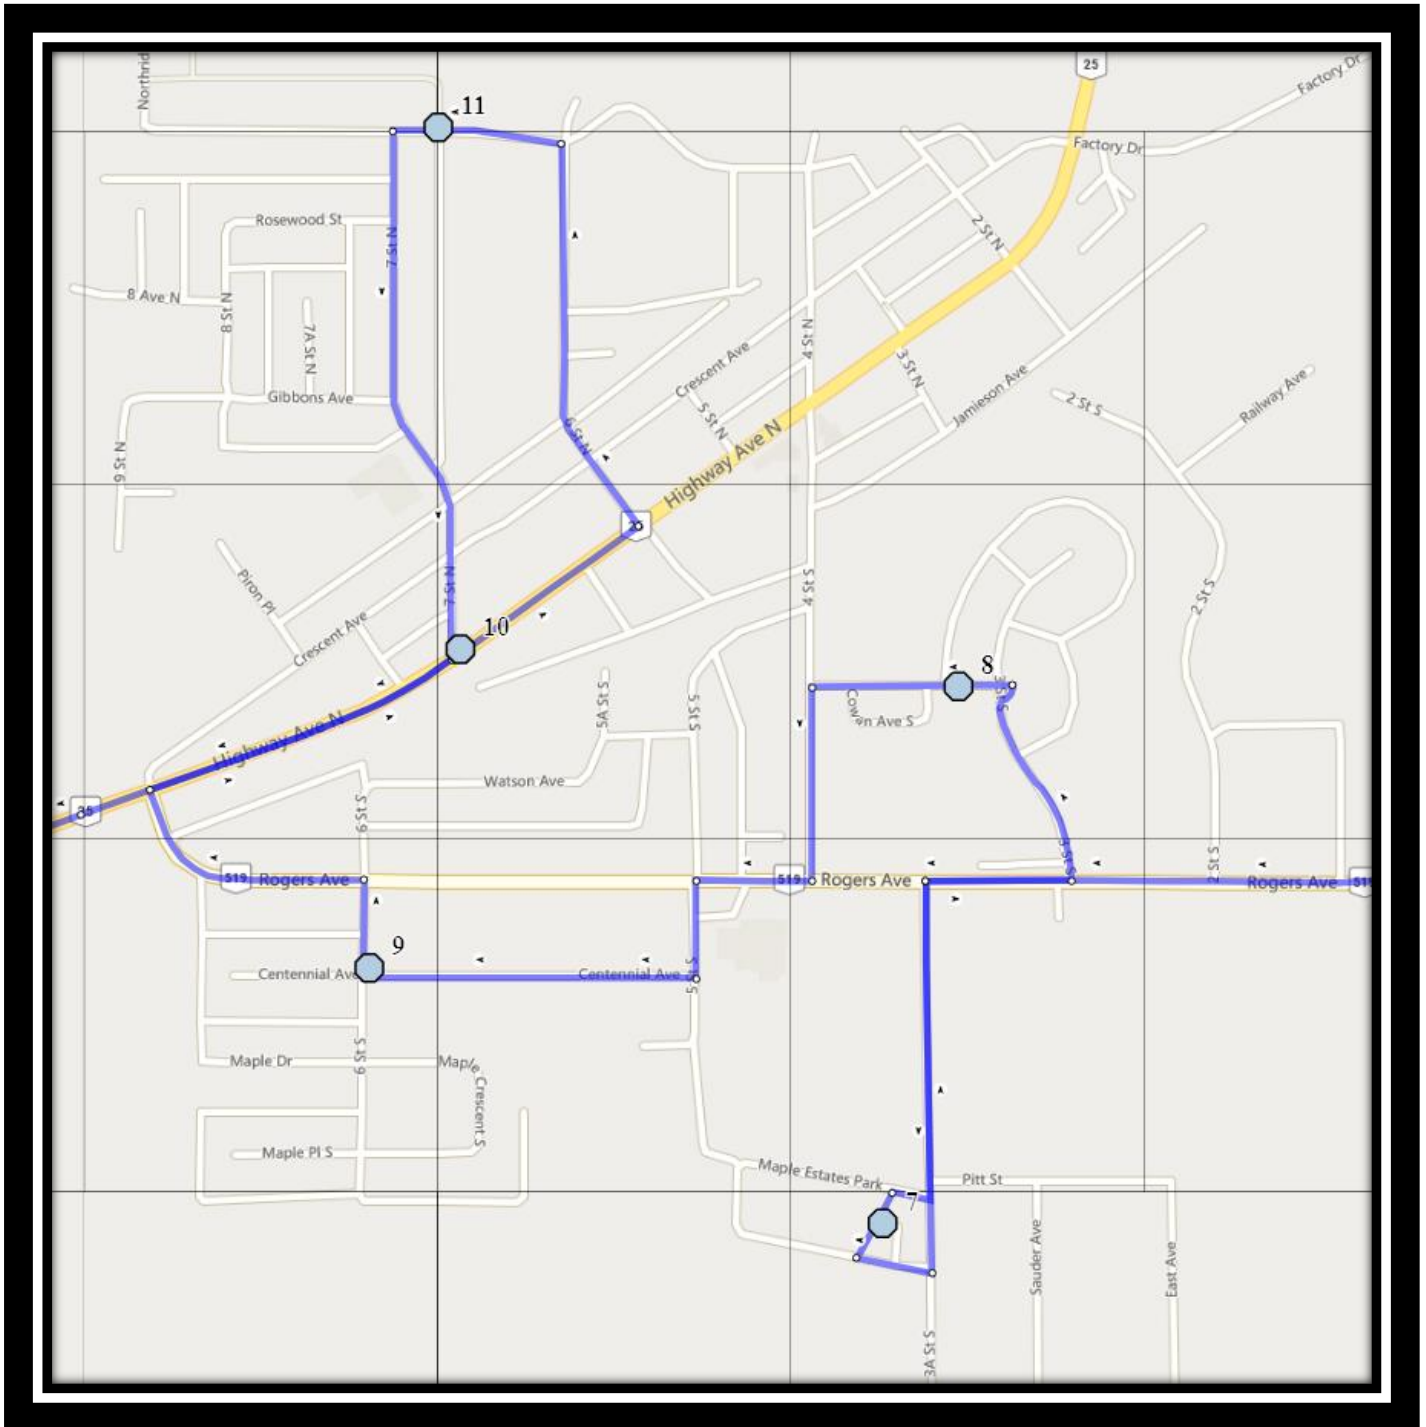

CFM PICTURE BUTTE

REVISED: March 13, 2024

EFFECTIVE: March 20, 2024

Catholic Central High East – 405 18 Street South – (403) 327-4596

St. Francis Middle School – 333 18 Street South – (403) 327-3402

Ecole St. Mary's – 422 20 Street South – (403) 327-3098

Please arrive 10 minutes before scheduled pick up and drop off times. Times shown may vary due to weather & traffic conditions.

Bus routes and maps are subject to change. For the most up-to-date version, visit www.southland.ca/lethbridge.