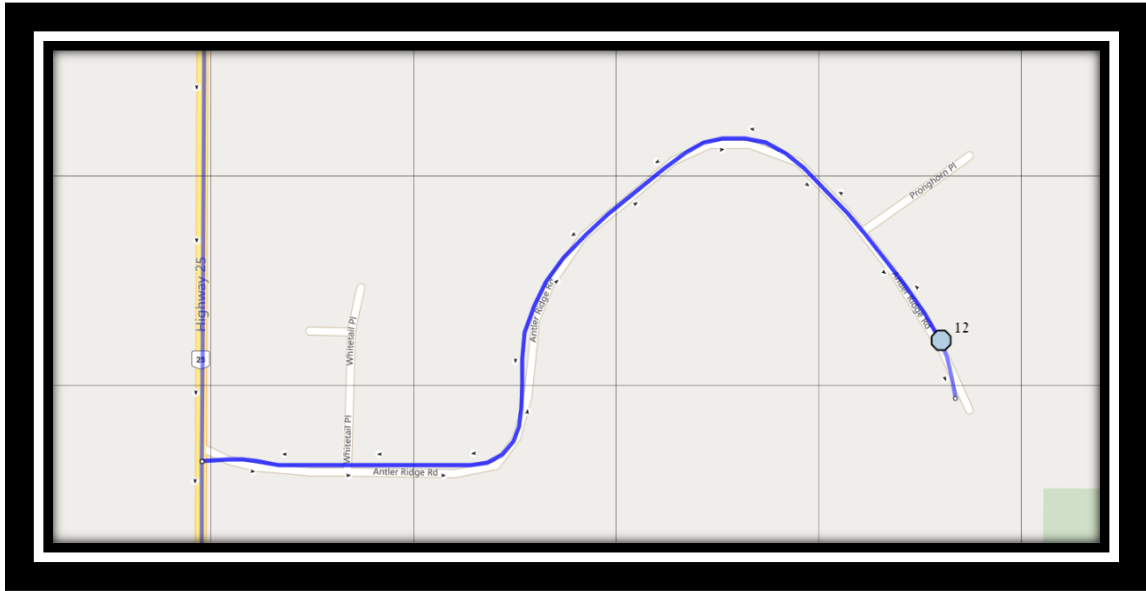

CFM PICTURE BUTTE

REVISED: March 13, 2024

EFFECTIVE: March 20, 2024

Catholic Central High East – 405 18 Street South – (403) 327-4596

St. Francis Middle School – 333 18 Street South – (403) 327-3402

Ecole St. Mary's – 422 20 Street South – (403) 327-3098

Please arrive 10 minutes before scheduled pick up and drop off times. Times shown may vary due to weather & traffic conditions.

Bus routes and maps are subject to change. For the most up-to-date version, visit www.southland.ca/lethbridge.