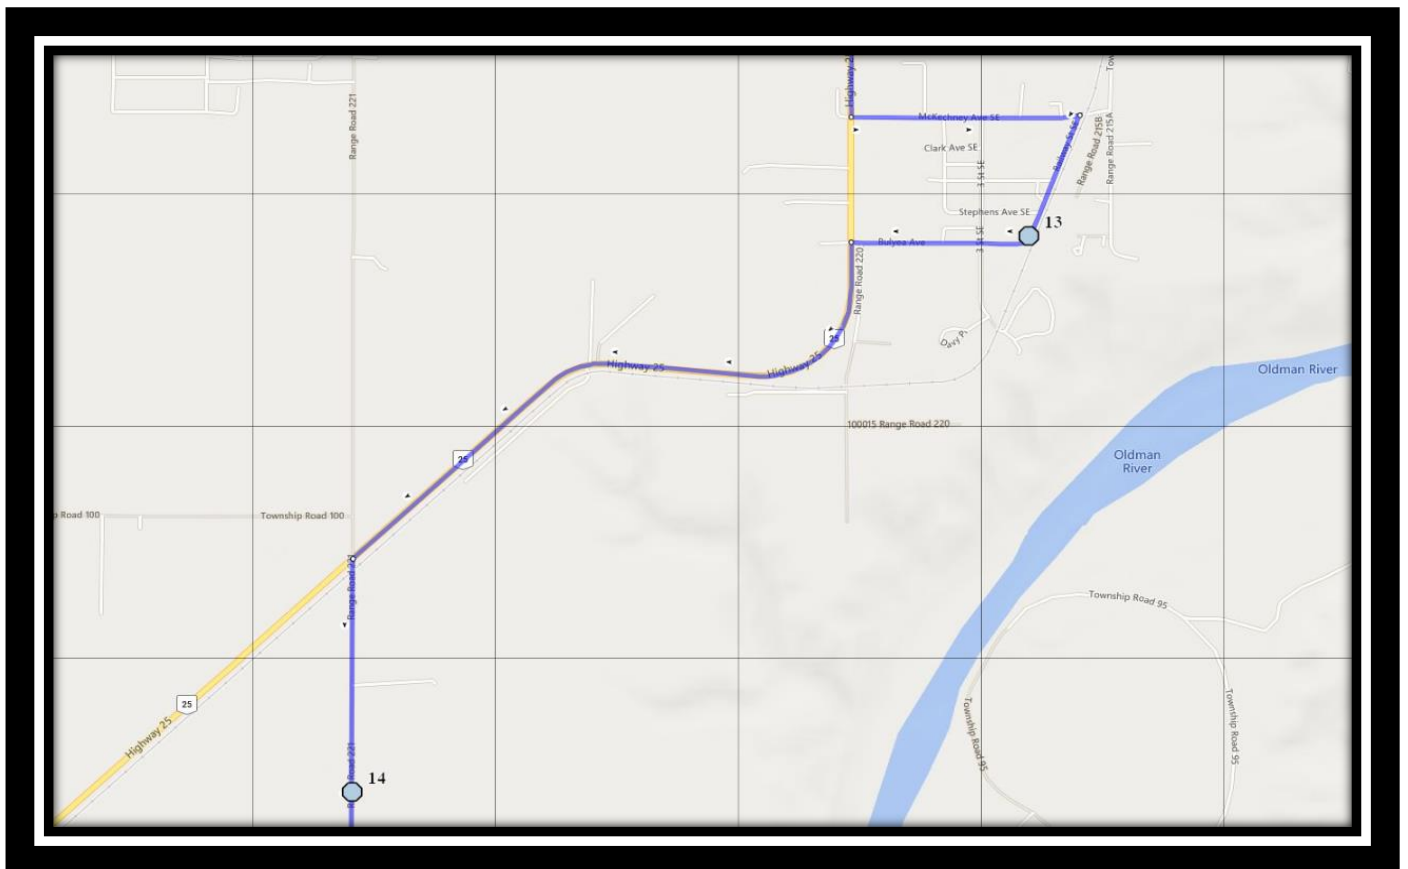

CFM PICTURE BUTTE

REVISED: March 13, 2024

EFFECTIVE: March 20, 2024

Catholic Central High East – 405 18 Street South – (403) 327-4596

St. Francis Middle School – 333 18 Street South – (403) 327-3402

Ecole St. Mary's – 422 20 Street South – (403) 327-3098

Please arrive 10 minutes before scheduled pick up and drop off times. Times shown may vary due to weather & traffic conditions.

Bus routes and maps are subject to change. For the most up-to-date version, visit www.southland.ca/lethbridge.