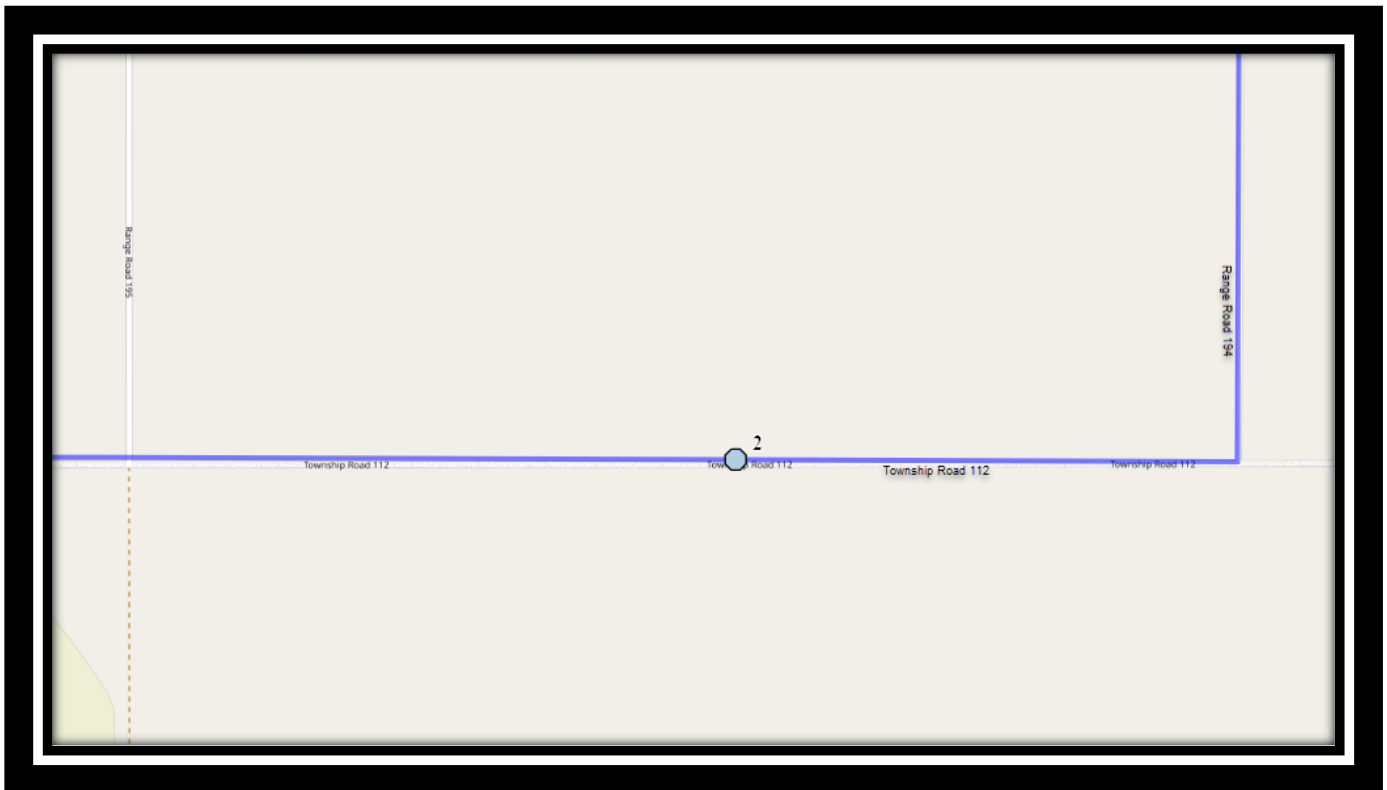

CFM PICTURE BUTTE

REVISED: March 13, 2024

EFFECTIVE: March 20, 2024

Catholic Central High East – 405 18 Street South – (403) 327-4596

St. Francis Middle School – 333 18 Street South – (403) 327-3402

Ecole St. Mary's – 422 20 Street South – (403) 327-3098

Please arrive 10 minutes before scheduled pick up and drop off times. Times shown may vary due to weather & traffic conditions.

Bus routes and maps are subject to change. For the most up-to-date version, visit www.southland.ca/lethbridge.