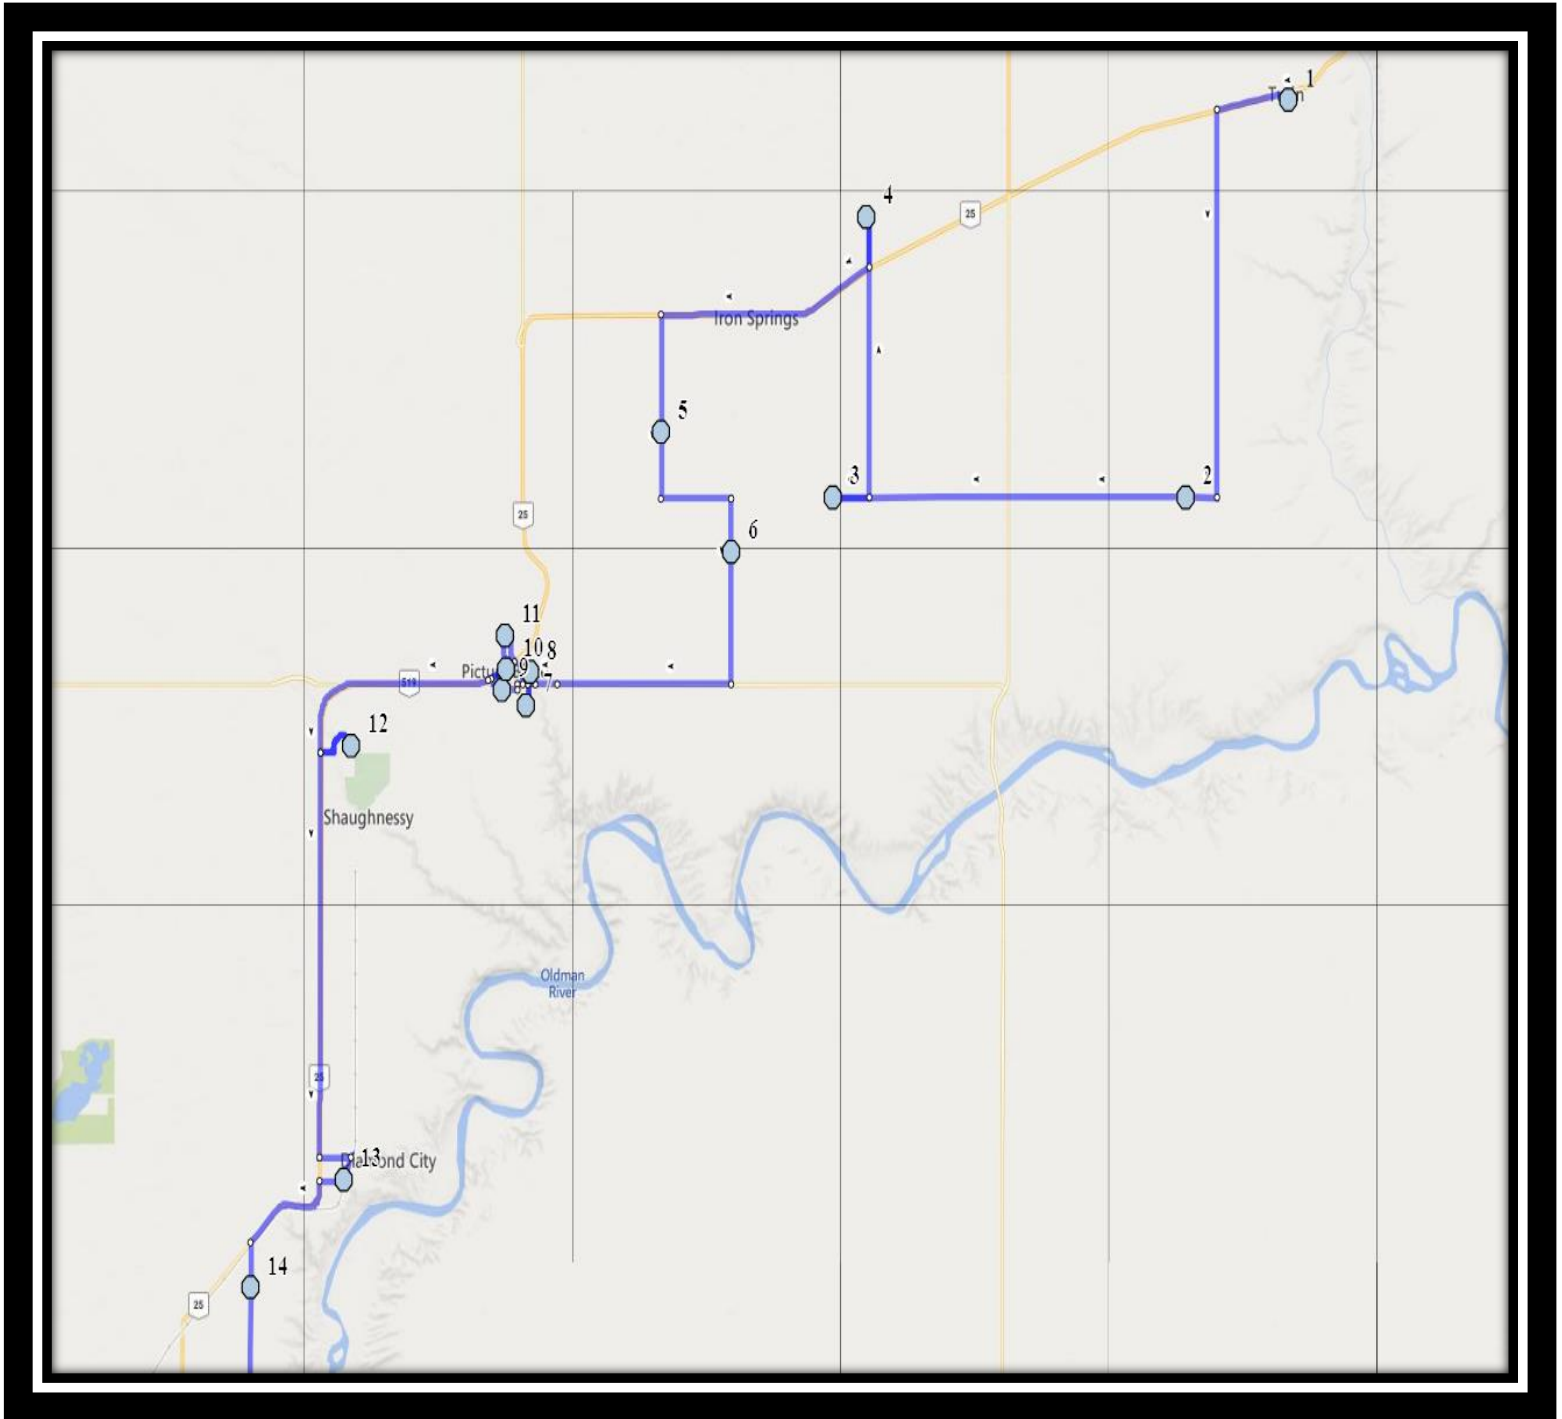

CFM PICTURE BUTTE

REVISED: March 13, 2024

EFFECTIVE: March 20, 2024

PM reverse of AM

Catholic Central High East – 405 18 Street South – (403) 327-4596

St. Francis Middle School – 333 18 Street South – (403) 327-3402

Ecole St. Mary's – 422 20 Street South – (403) 327-3098

Please arrive 10 minutes before scheduled pick up and drop off times. Times shown may vary due to weather & traffic conditions.
Bus routes and maps are subject to change. For the most up-to-date version, visit www.southland.ca/lethbridge.