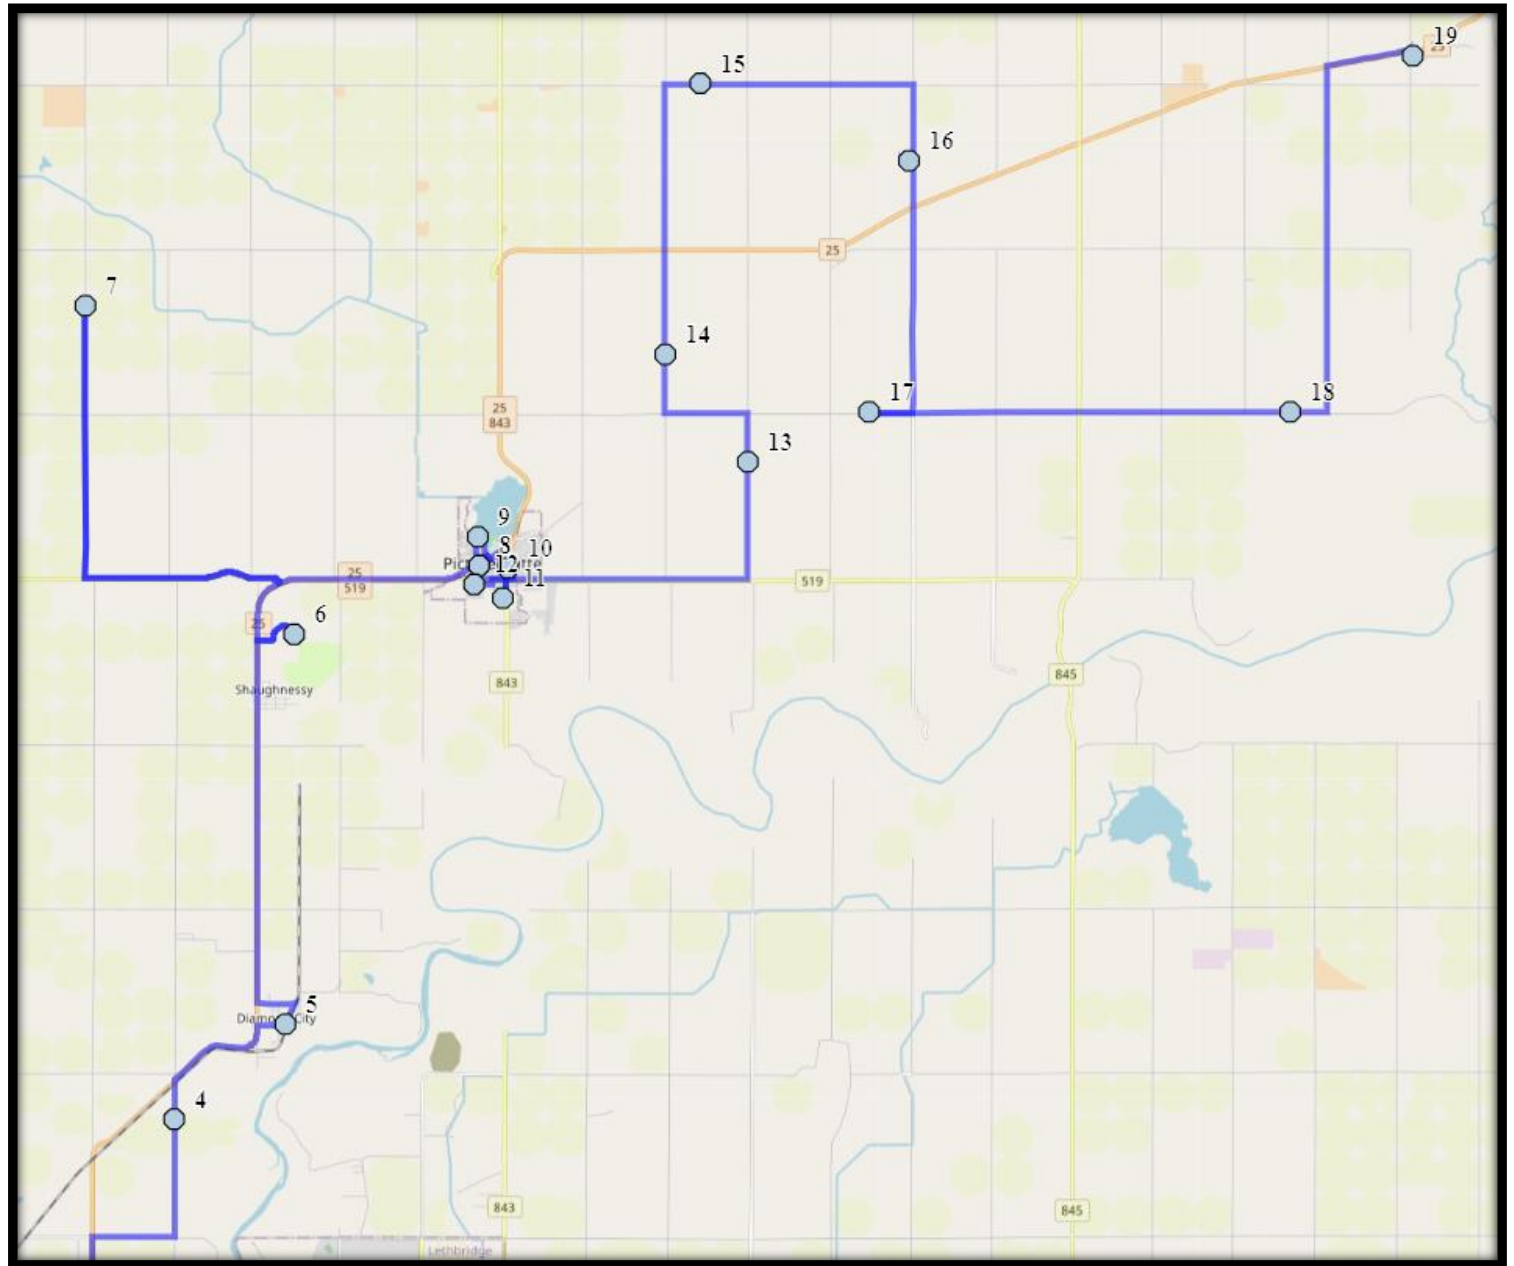

CFM PICTURE BUTTE

REVISED: March 13, 2024

EFFECTIVE: March 20, 2024

PM Route – Stop 7 is PM Only.

Catholic Central High East – 405 18 Street South – (403) 327-4596

St. Francis Middle School – 333 18 Street South – (403) 327-3402

Ecole St. Mary's – 422 20 Street South – (403) 327-3098

Please arrive 10 minutes before scheduled pick up and drop off times. Times shown may vary due to weather & traffic conditions.
Bus routes and maps are subject to change. For the most up-to-date version, visit www.southland.ca/lethbridge.