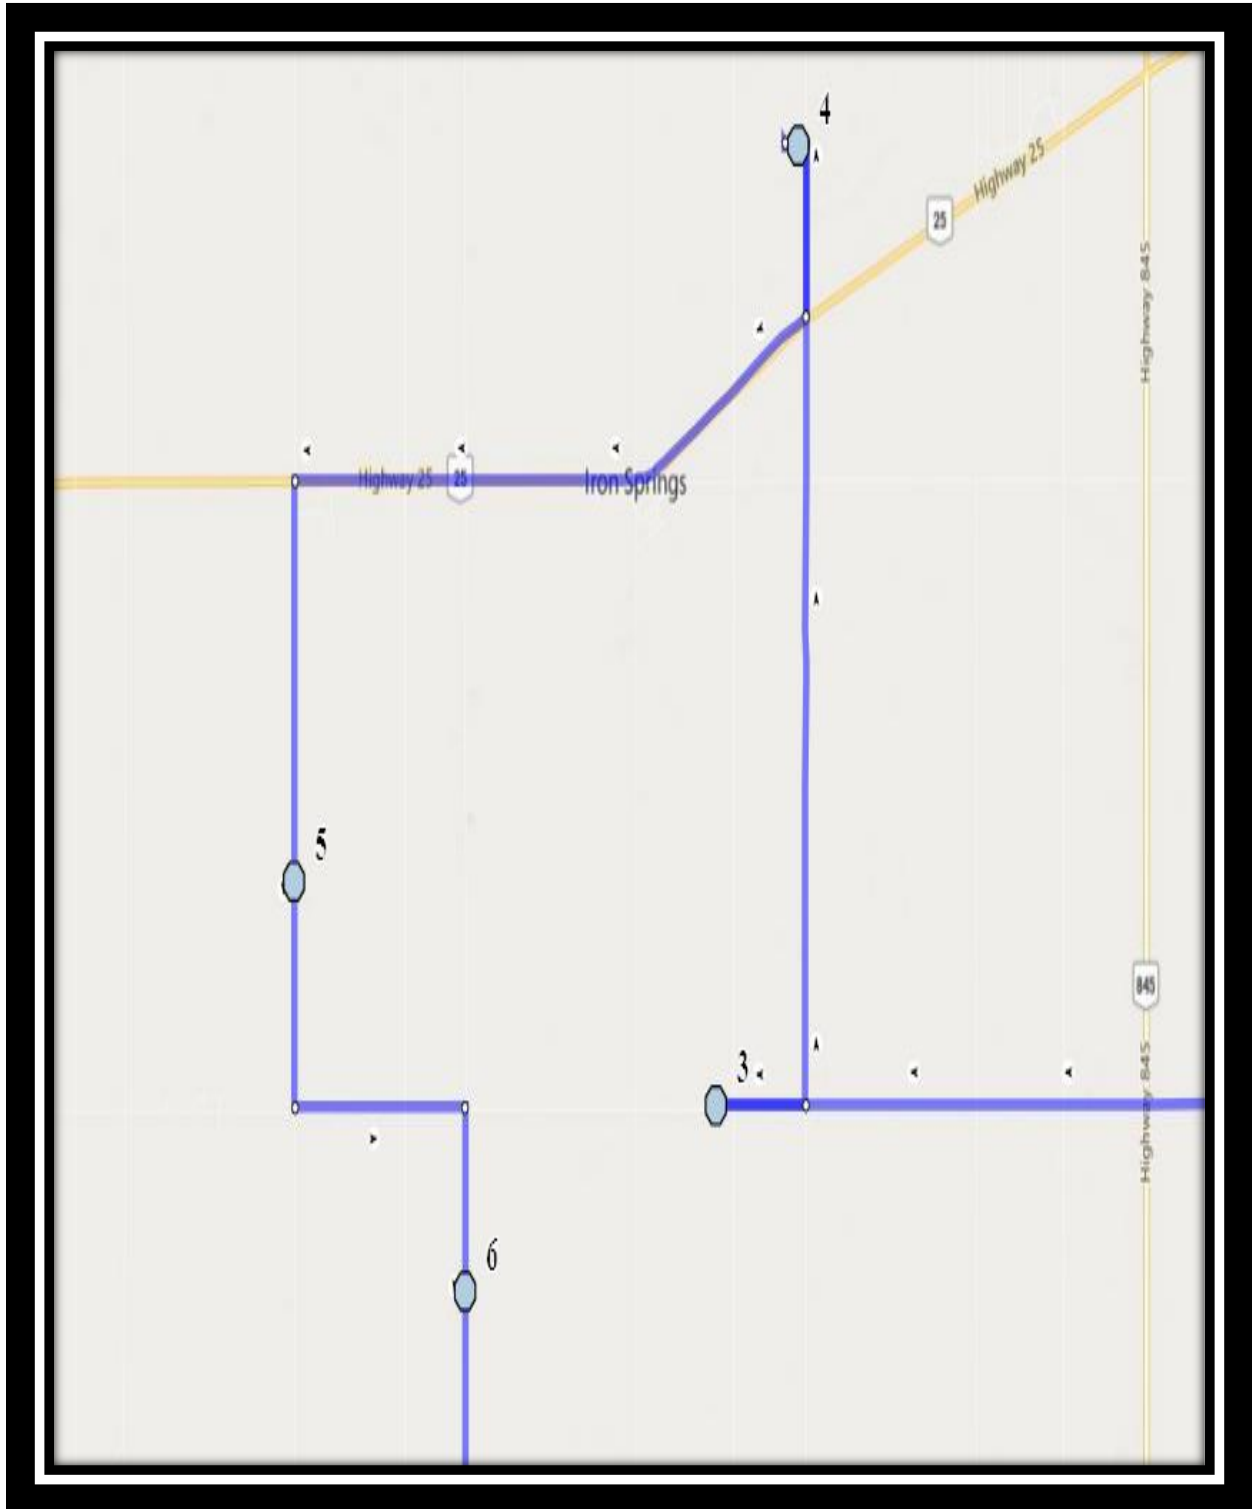

CFM PICTURE BUTTE

REVISED: March 13, 2024

EFFECTIVE: March 20, 2024

Catholic Central High East – 405 18 Street South – (403) 327-4596

St. Francis Middle School – 333 18 Street South – (403) 327-3402

Ecole St. Mary's – 422 20 Street South – (403) 327-3098

Please arrive 10 minutes before scheduled pick up and drop off times. Times shown may vary due to weather & traffic conditions.

Bus routes and maps are subject to change. For the most up-to-date version, visit www.southland.ca/lethbridge.