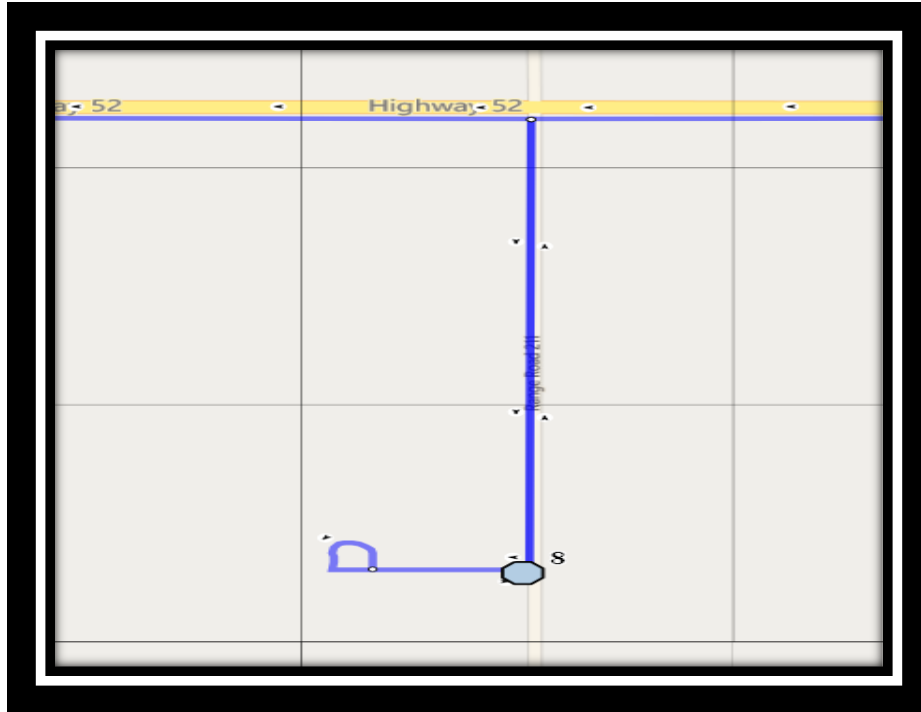

CFM Raymond Stirling

REVISED: March 5, 2024

EFFECTIVE: March 13, 2024

Catholic Central High East – 405 18 Street South – (403) 327-4596

St. Francis Middle School – 333 18 Street South – (403) 327-3402

Ecole St. Mary's – 422 20 Street South – (403) 327-3098

Please arrive 10 minutes before scheduled pick up and drop off times. Times shown may vary due to weather & traffic conditions.

Bus routes and maps are subject to change. For the most up-to-date version, visit www.southland.ca/lethbridge.