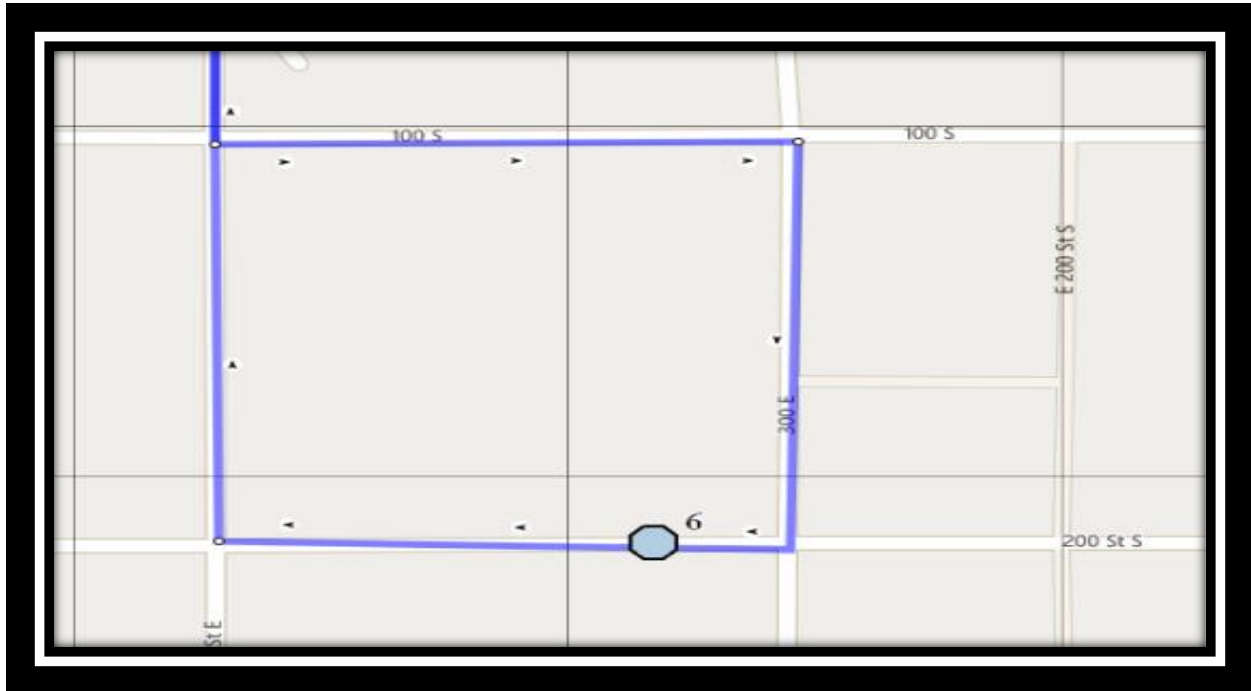

CFM Raymond Stirling

REVISED: March 5, 2024

EFFECTIVE: March 13, 2024

Catholic Central High East – 405 18 Street South – (403) 327-4596

St. Francis Middle School – 333 18 Street South – (403) 327-3402

Ecole St. Mary's – 422 20 Street South – (403) 327-3098

Please arrive 10 minutes before scheduled pick up and drop off times. Times shown may vary due to weather & traffic conditions.

Bus routes and maps are subject to change. For the most up-to-date version, visit www.southland.ca/lethbridge.