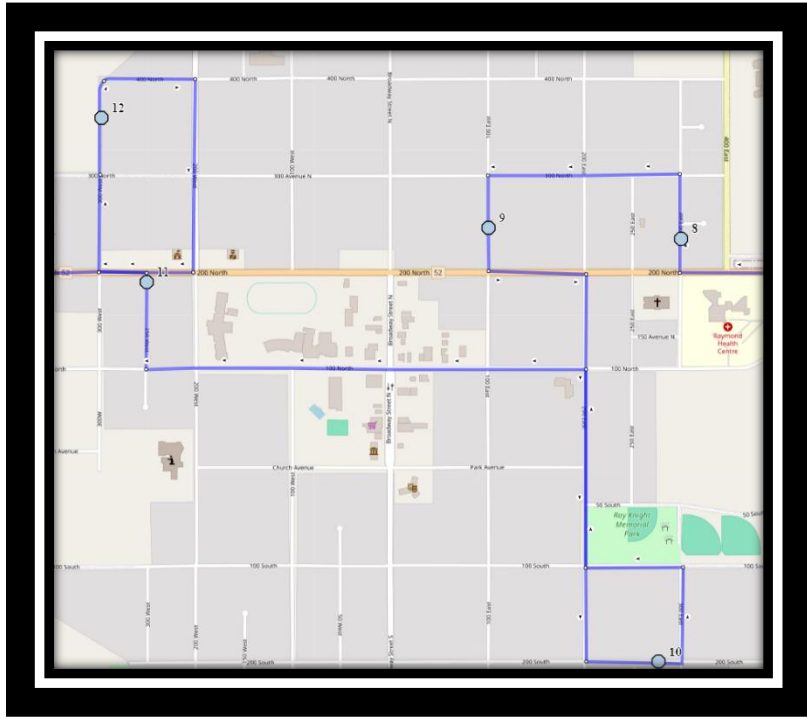

CFM Raymond Stirling

REVISED: March 5, 2024

EFFECTIVE: March 13, 2024

PM ROUTE - Alternate stop order

St. Francis Middle School – 333 18 Street South – (403) 327-3402

Ecole St. Mary’s – 422 20 Street South – (403) 327-3098

Please arrive 10 minutes before scheduled pick up and drop off times. Times shown may vary due to weather & traffic conditions.

Bus routes and maps are subject to change. For the most up-to-date version, visit www.southland.ca/lethbridge.