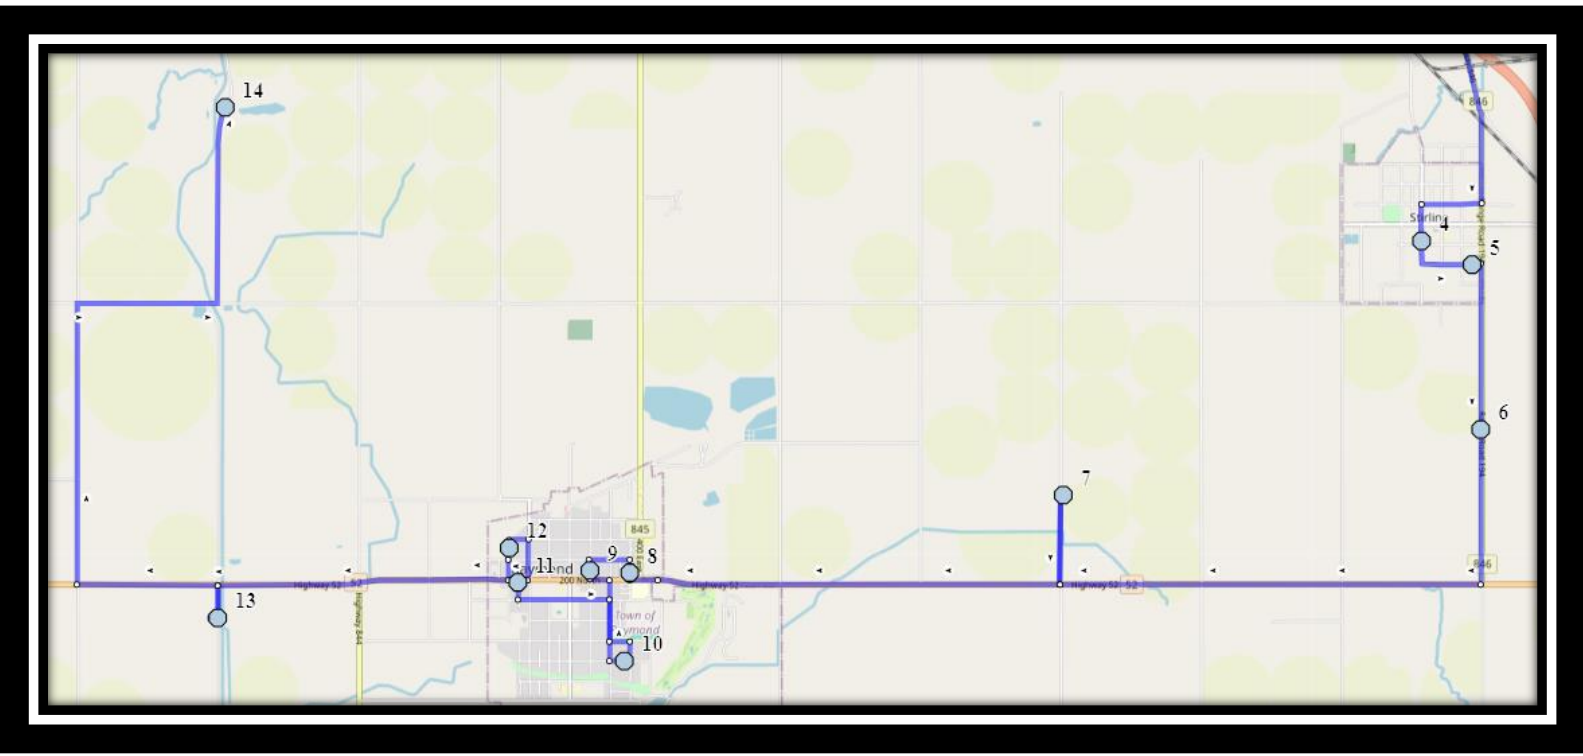

CFM Raymond Stirling

REVISED: March 5, 2024

EFFECTIVE: March 13, 2024

PM ROUTE - Alternate stop order

St. Francis Middle School – 333 18 Street South – (403) 327-3402

Ecole St. Mary’s – 422 20 Street South – (403) 327-3098

Please arrive 10 minutes before scheduled pick up and drop off times. Times shown may vary due to weather & traffic conditions.

Bus routes and maps are subject to change. For the most up-to-date version, visit www.southland.ca/lethbridge.