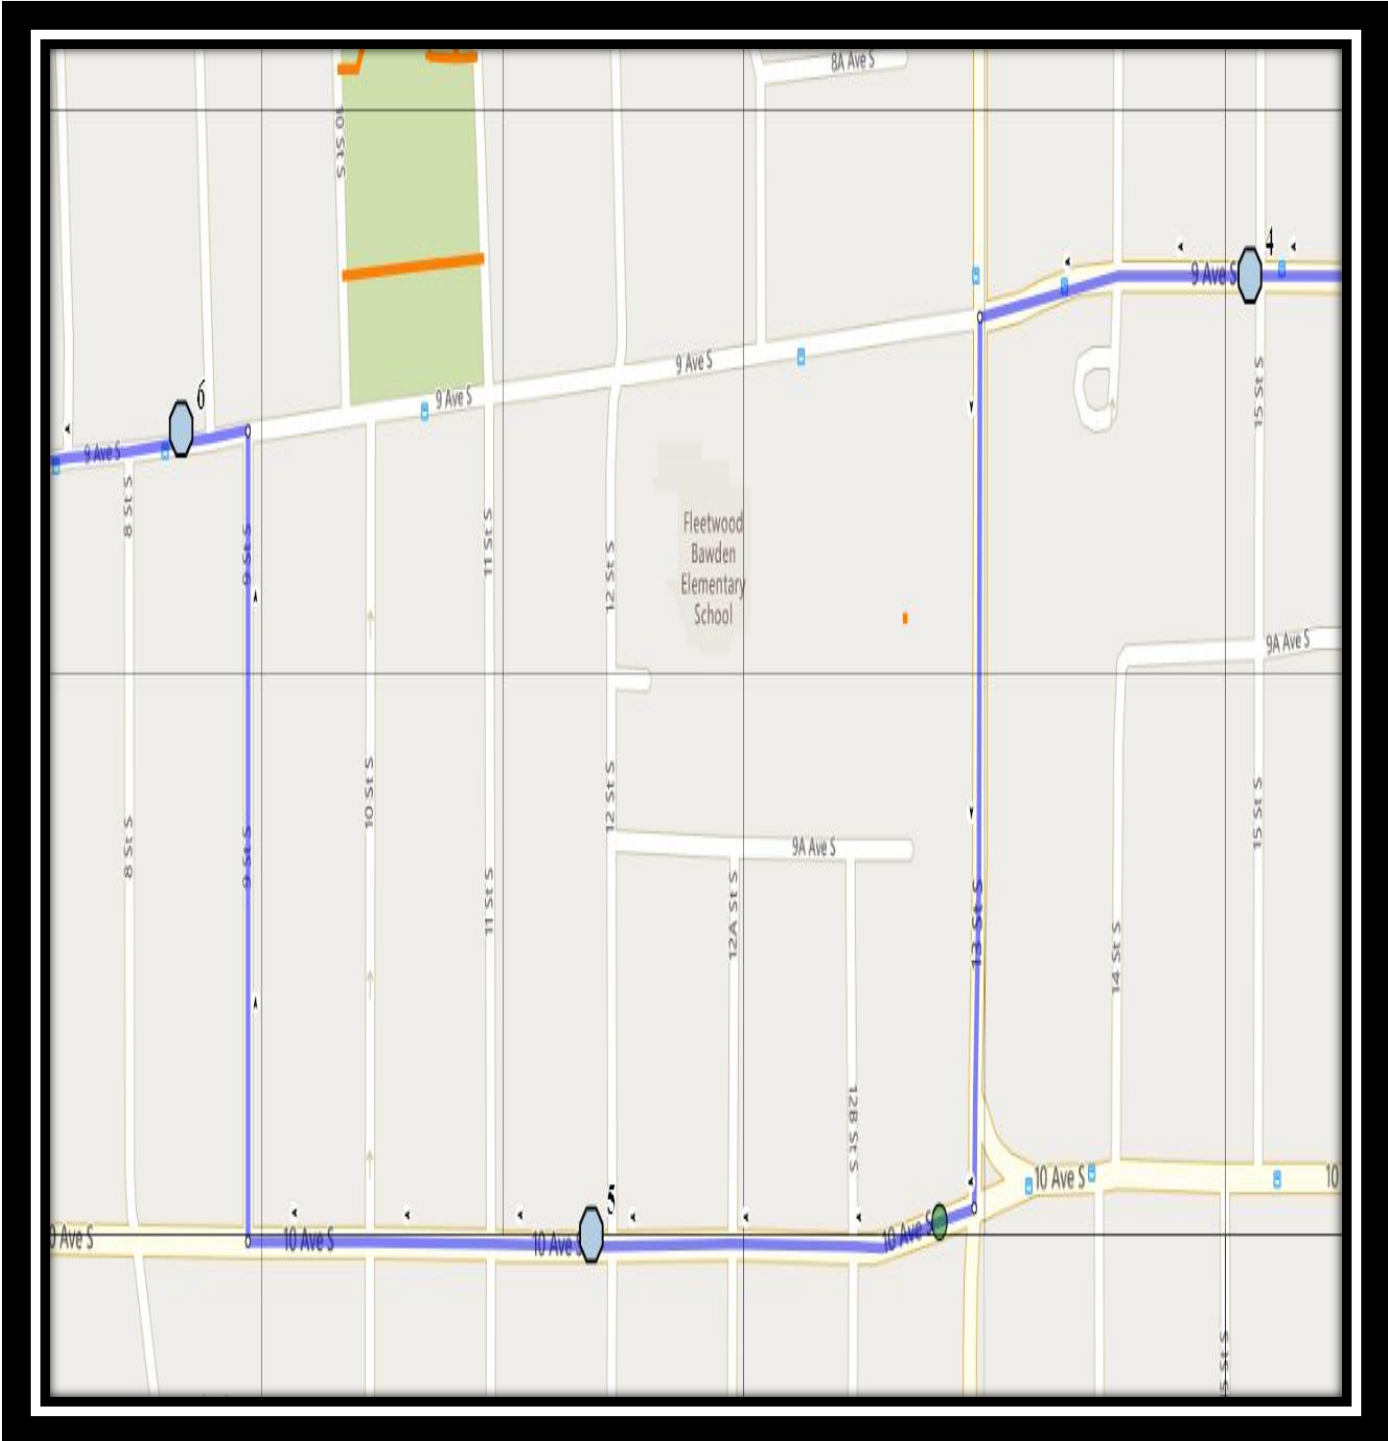

CFM S4

REVISED: March 13, 2024

EFFECTIVE: March 20, 2024

Catholic Central High East – 405 18 Street South – (403) 327-4596
St. Francis Middle School – 333 18 Street South – (403) 327-3402
Ecole St. Mary’s – 422 20 Street South – (403) 327-3098

Please arrive 10 minutes before scheduled pick up and drop off times. Times shown may vary due to weather & traffic conditions.
Bus routes and maps are subject to change. For the most up-to-date version, visit www.southland.ca/lethbridge.