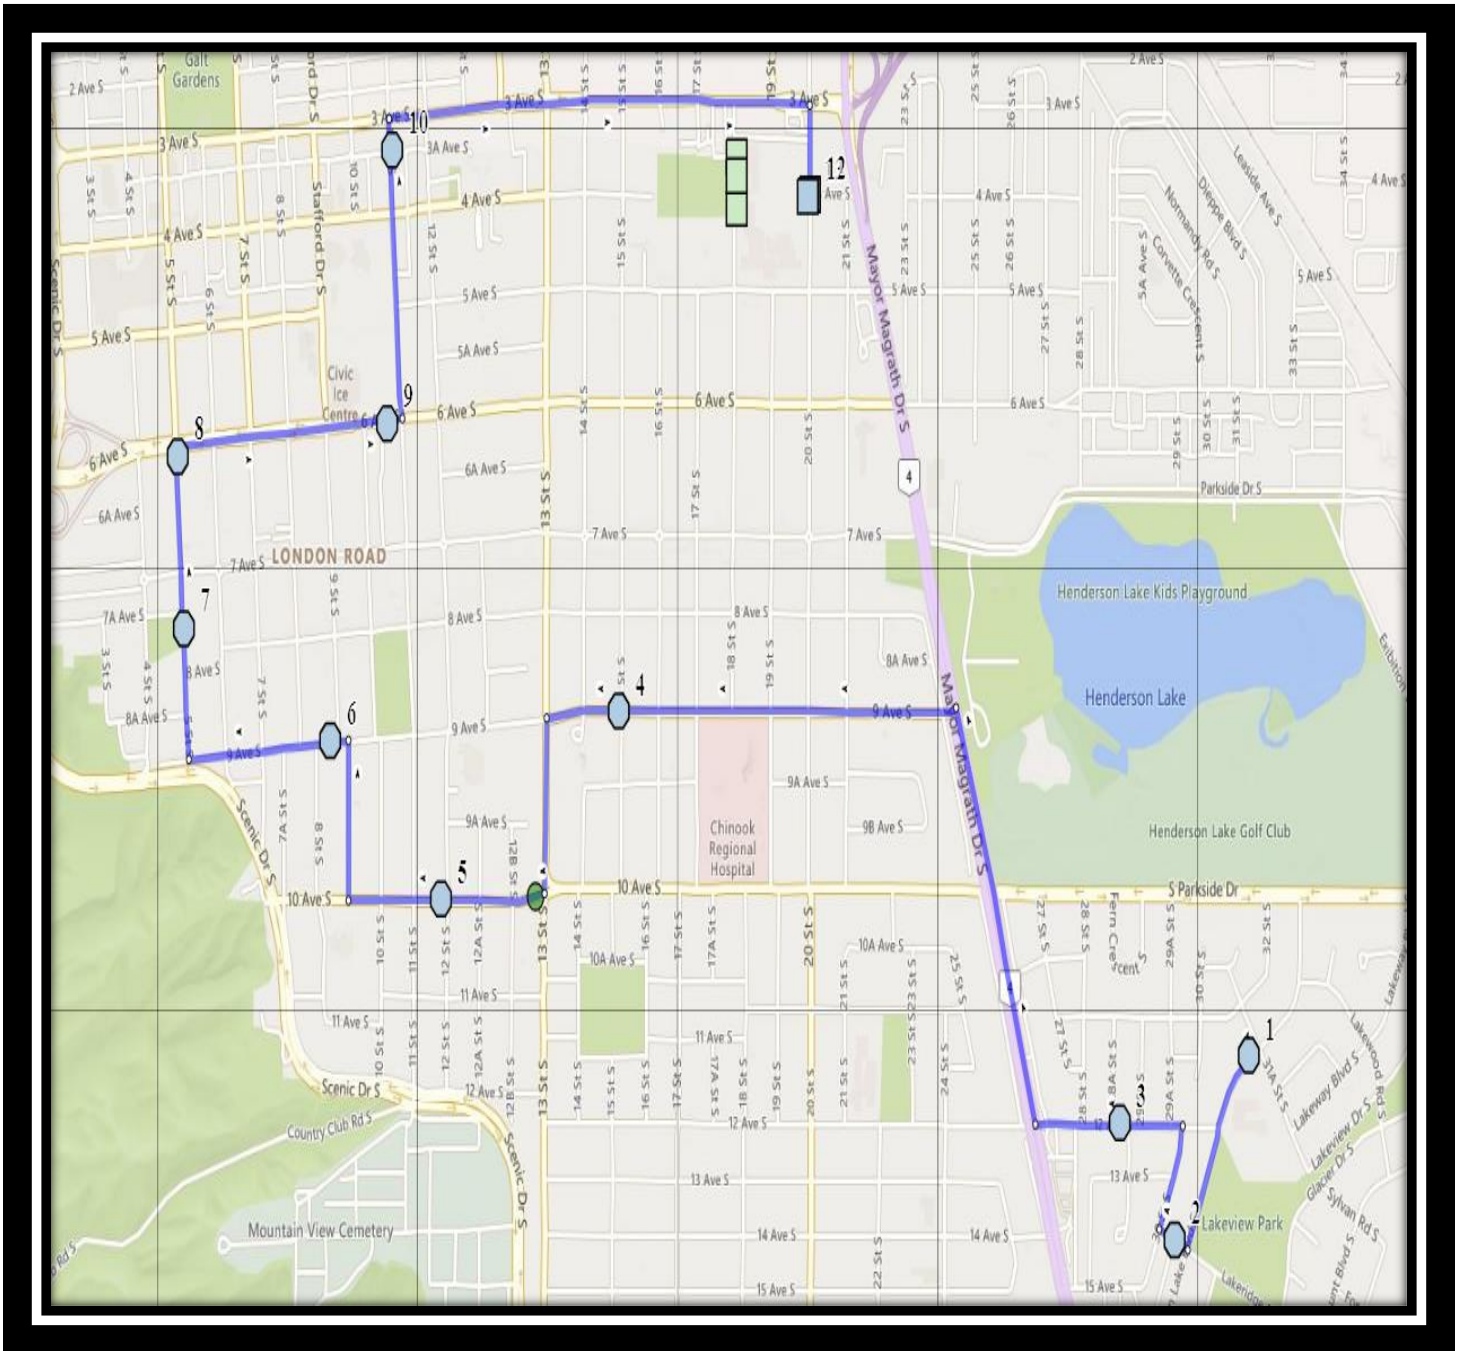

CFM S4

REVISED: March 13, 2024

EFFECTIVE: March 20, 2024

PM Route Same Direction as AM

Catholic Central High East – 405 18 Street South – (403) 327-4596

St. Francis Middle School – 333 18 Street South – (403) 327-3402

Ecole St. Mary’s – 422 20 Street South – (403) 327-3098

Please arrive 10 minutes before scheduled pick up and drop off times. Times shown may vary due to weather & traffic conditions.
Bus routes and maps are subject to change. For the most up-to-date version, visit www.southland.ca/lethbridge.