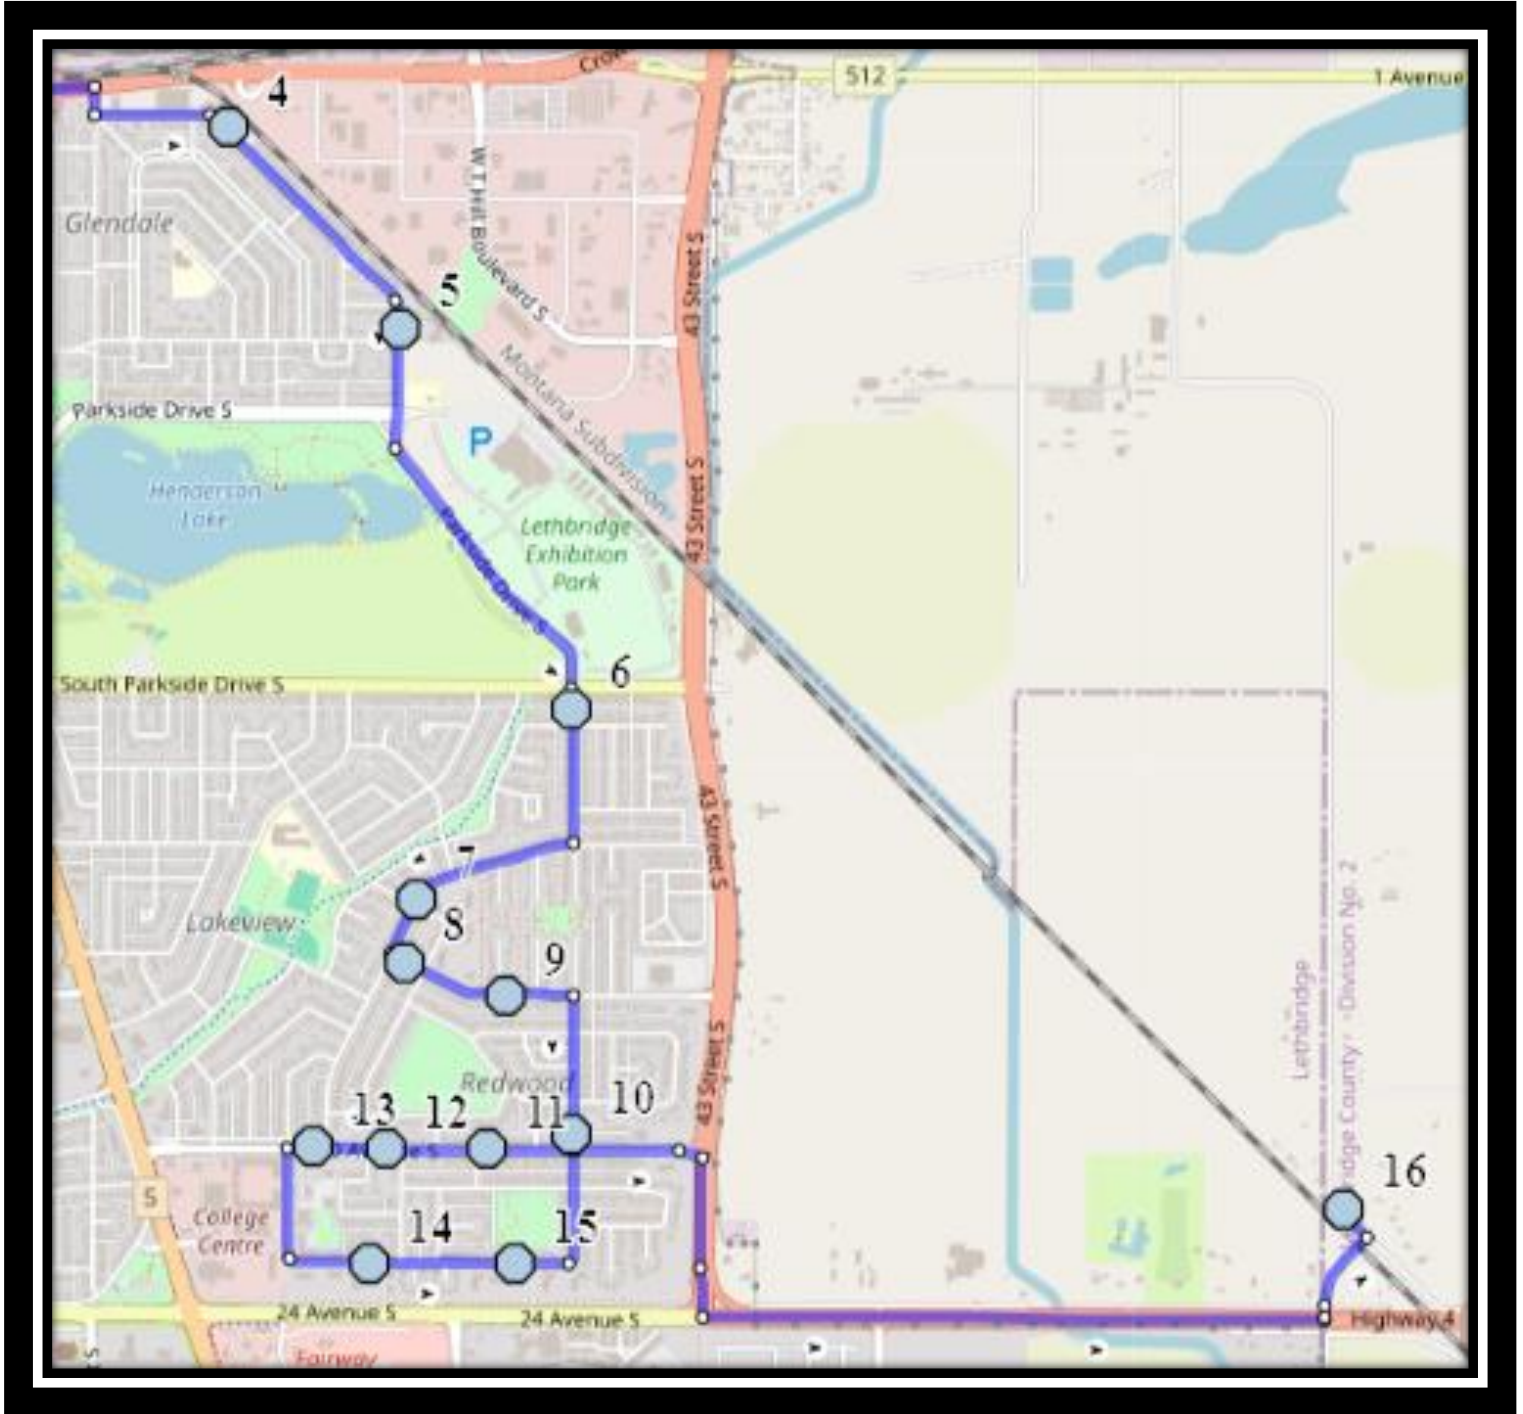

CFM S5

REVISED: February.29th,2024

EFFECTIVE:March.6th,2024

PM Route- alternate stop order (Stop 1-3 school pick up)

Catholic Central High East – 405 18 Street South – (403) 327-4596

St. Francis Middle School – 333 18 Street South – (403) 327-3402

Ecole St. Mary’s – 422 20 Street South – (403) 327-3098

Please arrive 10 minutes before scheduled pick up and drop off times. Times shown may vary due to weather & traffic conditions.
Bus routes and maps are subject to change. For the most up-to-date version, visit www.southland.ca/lethbridge.