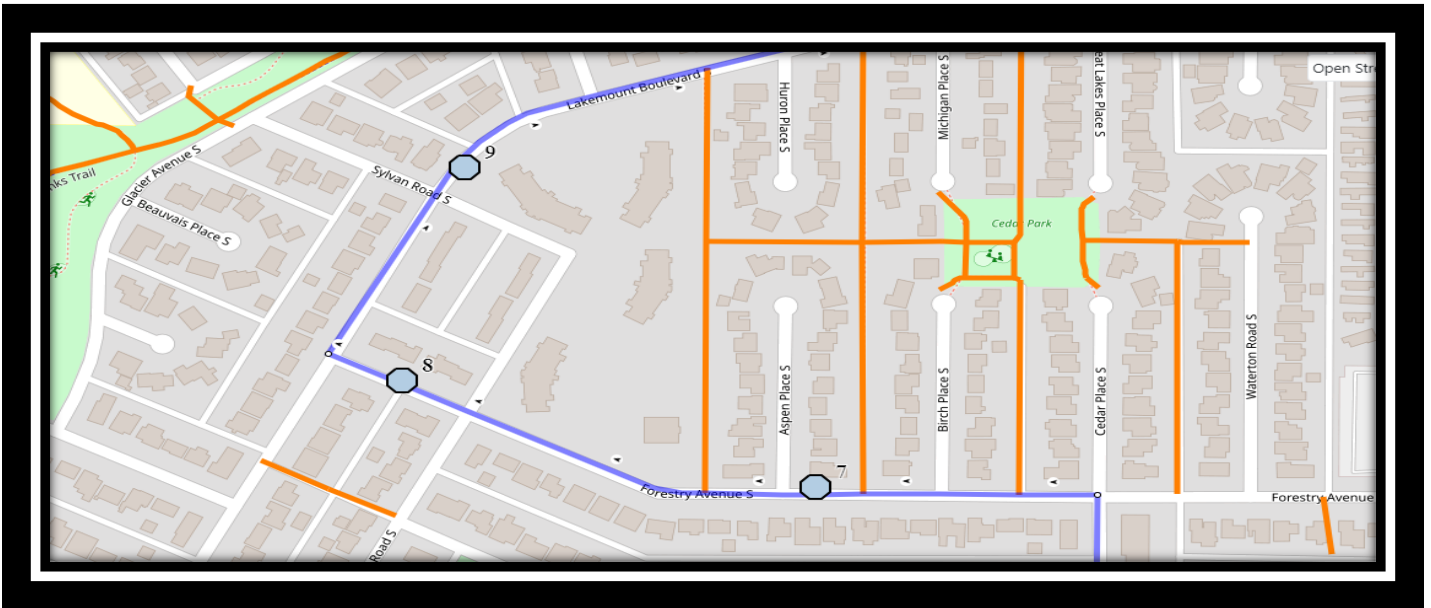

CFM S5

REVISED: February.29th,2024

EFFECTIVE:March.6th,2024

Catholic Central High East – 405 18 Street South – (403) 327-4596

St. Francis Middle School – 333 18 Street South – (403) 327-3402

Ecole St. Mary's – 422 20 Street South – (403) 327-3098

Please arrive 10 minutes before scheduled pick up and drop off times. Times shown may vary due to weather & traffic conditions.
Bus routes and maps are subject to change. For the most up-to-date version, visit www.southland.ca/lethbridge.