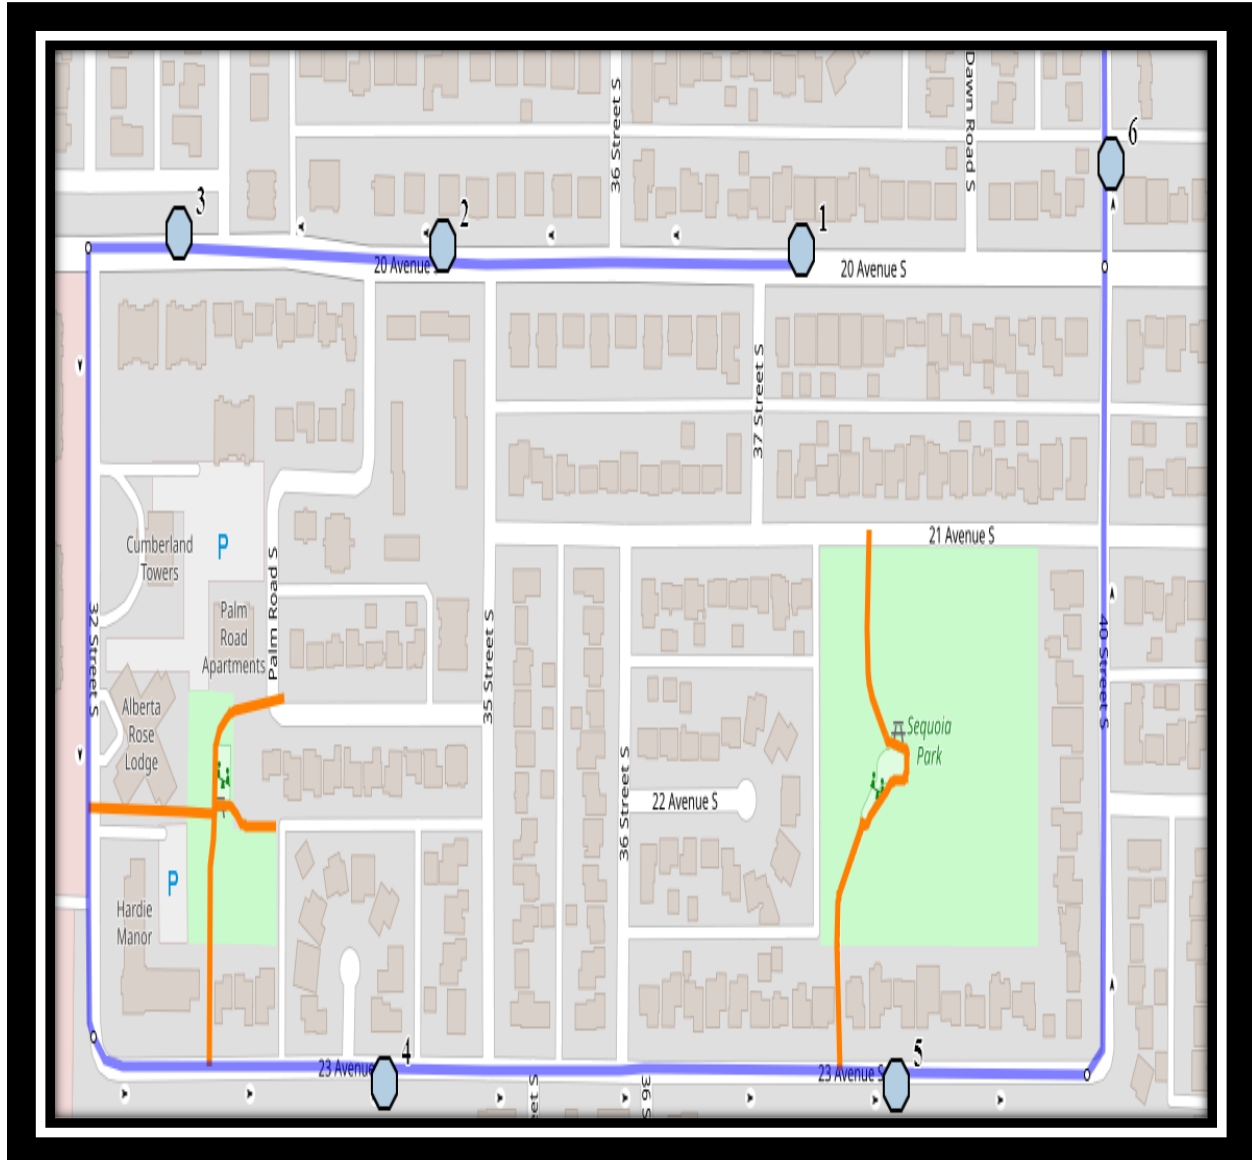

CFM S5

REVISED: February.29th,2024

EFFECTIVE:March.6th,2024

Catholic Central High East – 405 18 Street South – (403) 327-4596

St. Francis Middle School – 333 18 Street South – (403) 327-3402

Ecole St. Mary's – 422 20 Street South – (403) 327-3098

Please arrive 10 minutes before scheduled pick up and drop off times. Times shown may vary due to weather & traffic conditions.
Bus routes and maps are subject to change. For the most up-to-date version, visit www.southland.ca/lethbridge.