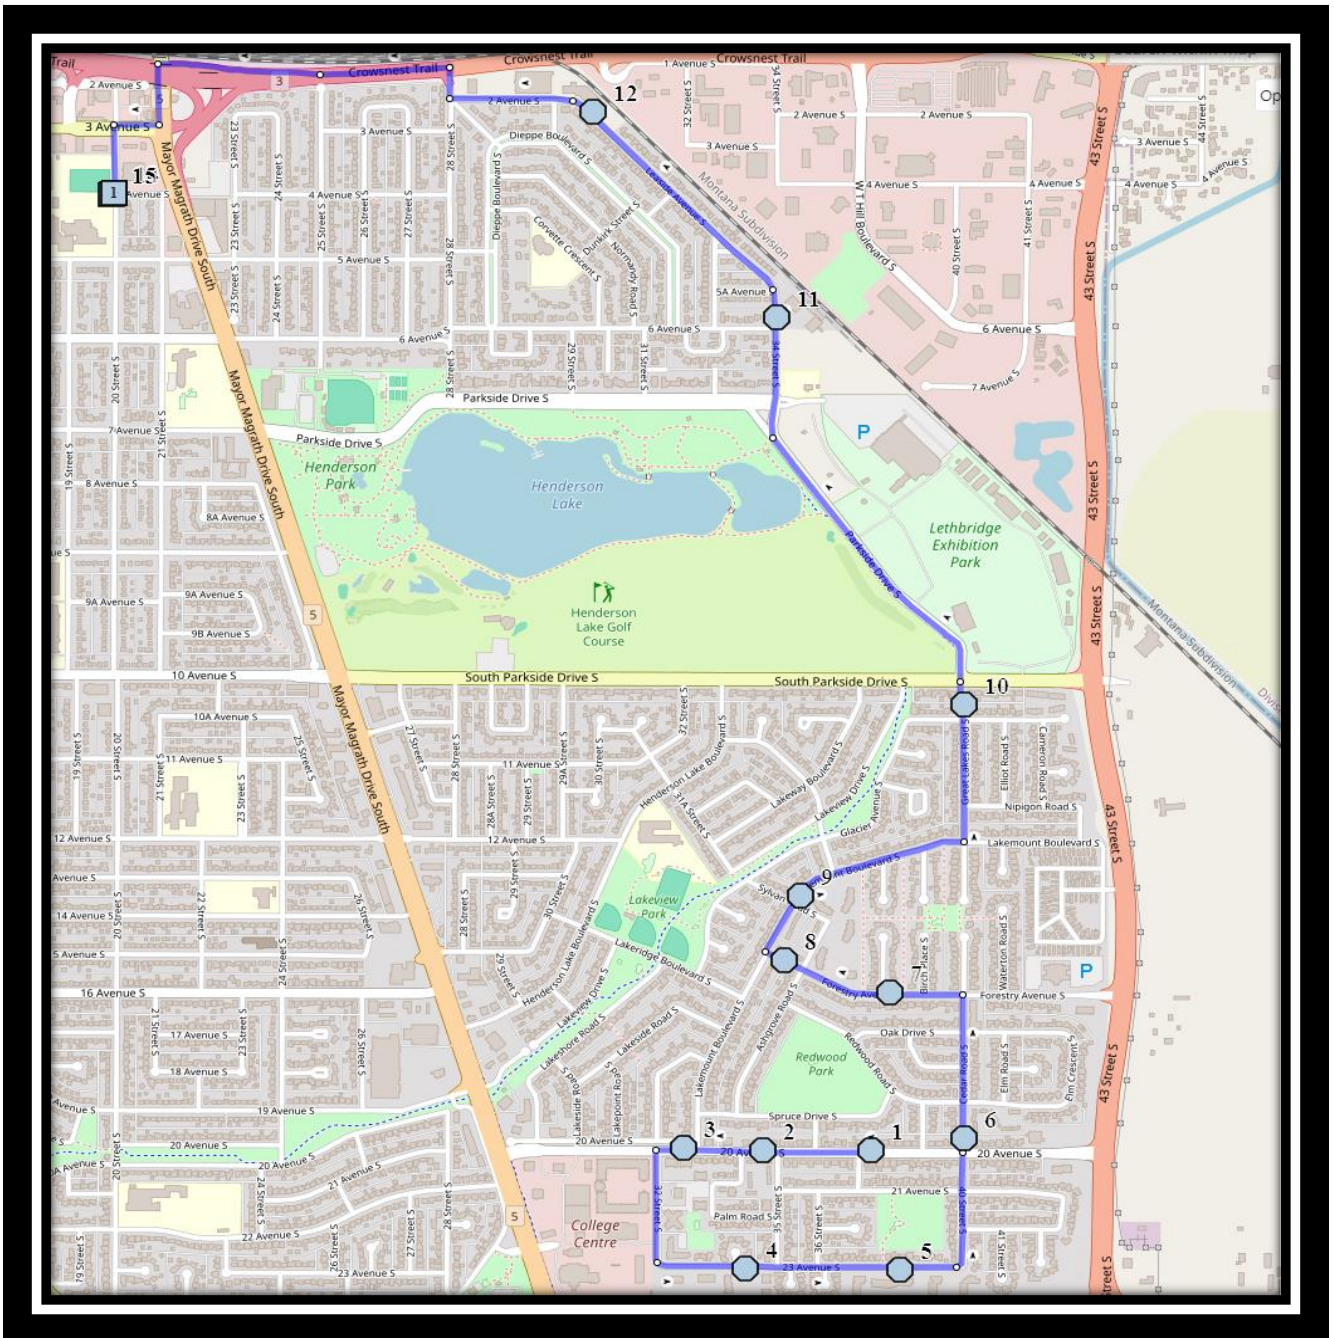

CFM S5

REVISED: February.29th,2024

EFFECTIVE:March.6th,2024

AM Route – PM route on other page

Catholic Central High East – 405 18 Street South – (403) 327-4596

St. Francis Middle School – 333 18 Street South – (403) 327-3402

Ecole St. Mary's – 422 20 Street South – (403) 327-3098

Please arrive 10 minutes before scheduled pick up and drop off times. Times shown may vary due to weather & traffic conditions.
Bus routes and maps are subject to change. For the most up-to-date version, visit www.southland.ca/lethbridge.