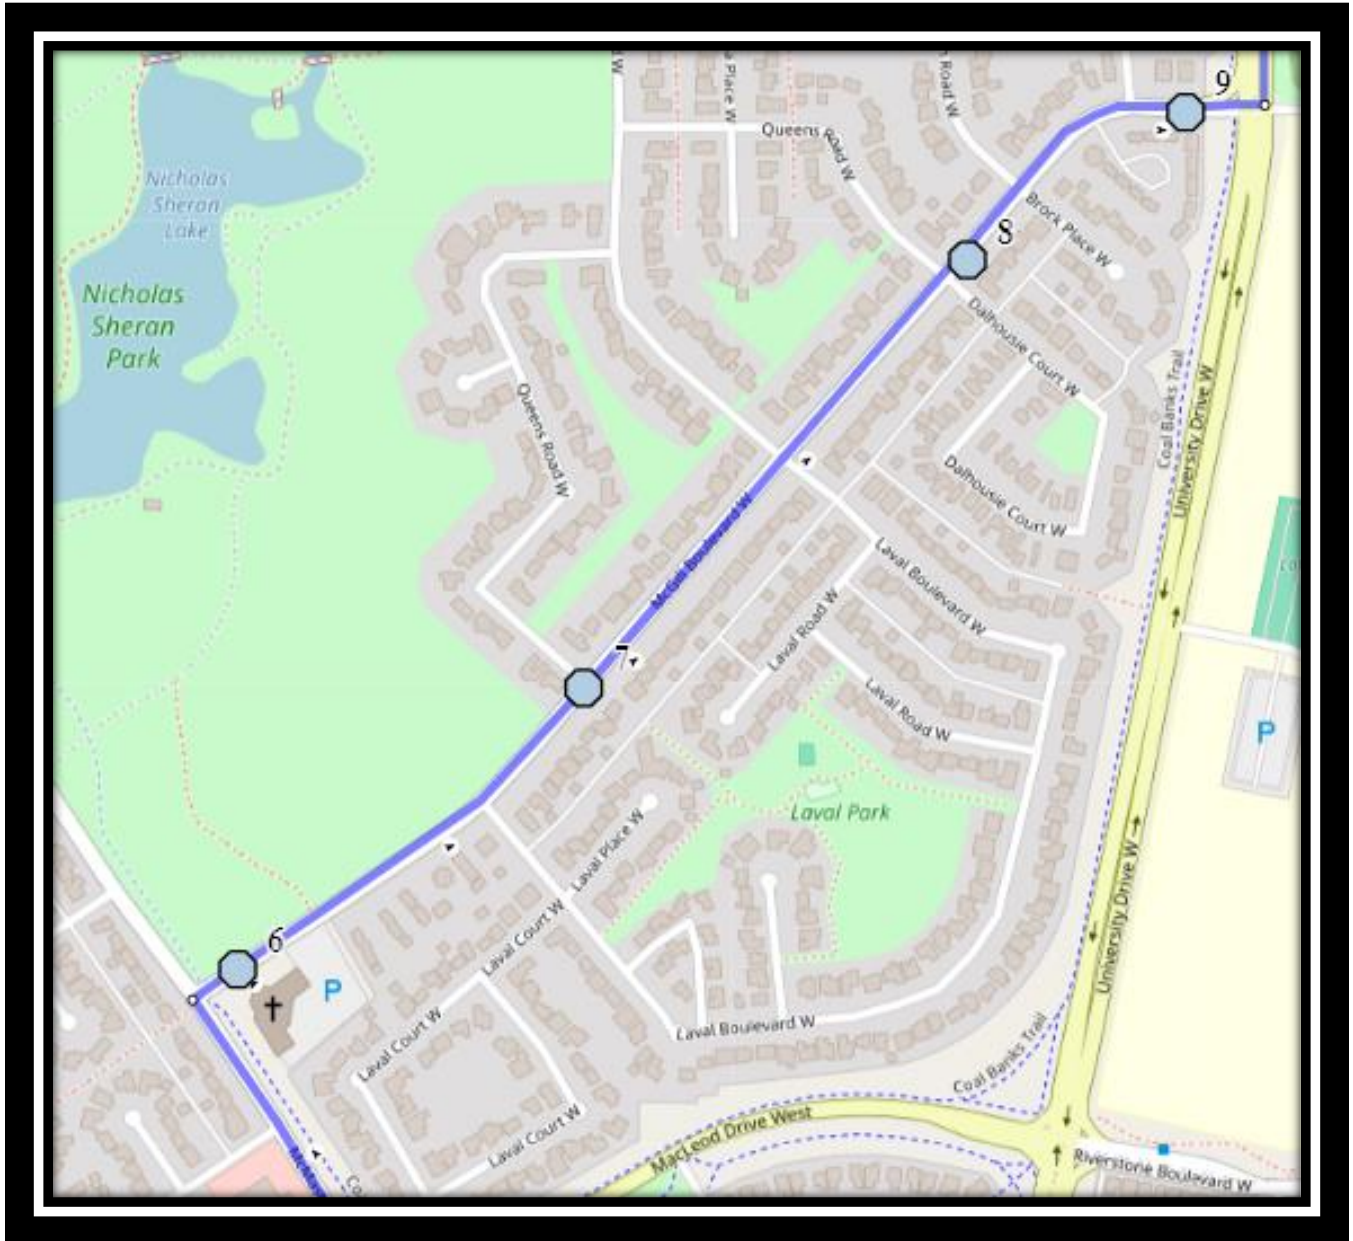

CFM W4

REVISED: March 22, 2024

EFFECTIVE: March 27, 2024

Catholic Central High East – 405 18 Street South – (403) 327-4596

St. Francis Middle School – 333 18 Street South – (403) 327-3402

Ecole St. Mary's – 422 20 Street South – (403) 327-3098

Please arrive 10 minutes before scheduled pick up and drop off times. Times shown may vary due to weather & traffic conditions.

Bus routes and maps are subject to change. For the most up-to-date version, visit www.southland.ca/lethbridge.