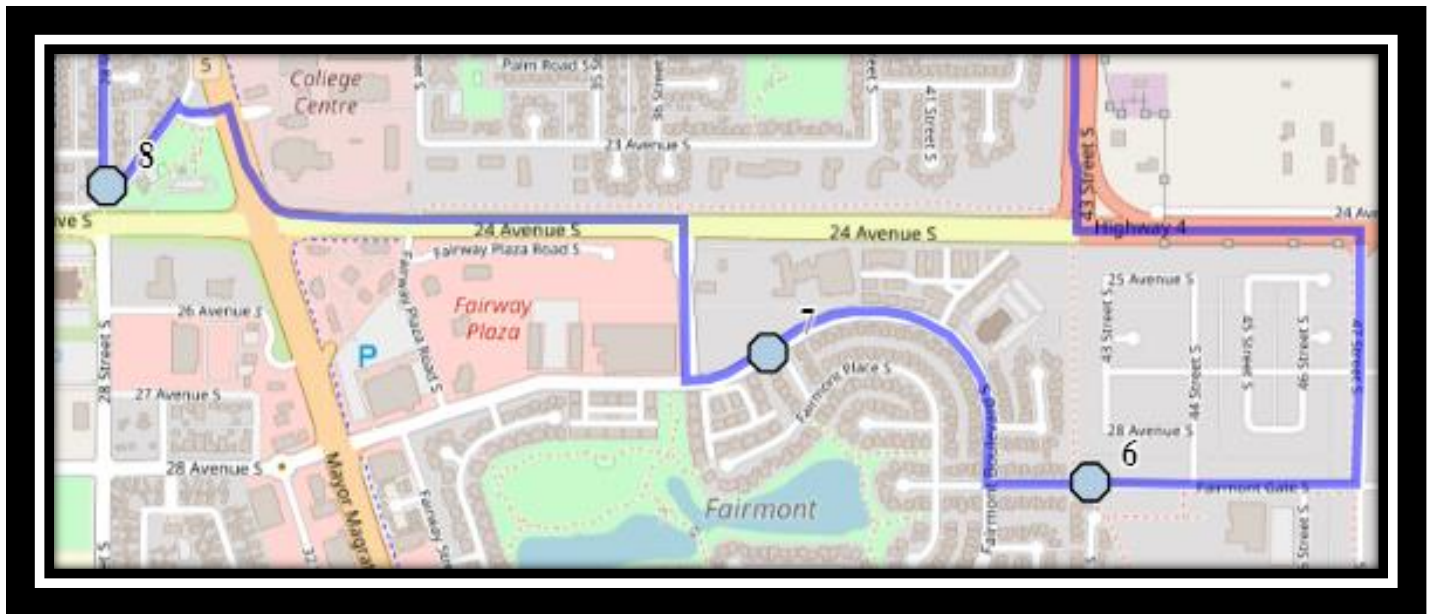

Assumption S2

REVISED: April 5, 2024

EFFECTIVE: April 10, 2024

Our Lady of Assumption – 2219 14 Ave South – (403) 327-5028

Please arrive 10 minutes before scheduled pick up and drop off times. Times shown may vary due to weather & traffic conditions.

Bus routes and maps are subject to change. For the most up-to-date version, visit www.southland.ca/lethbridge.