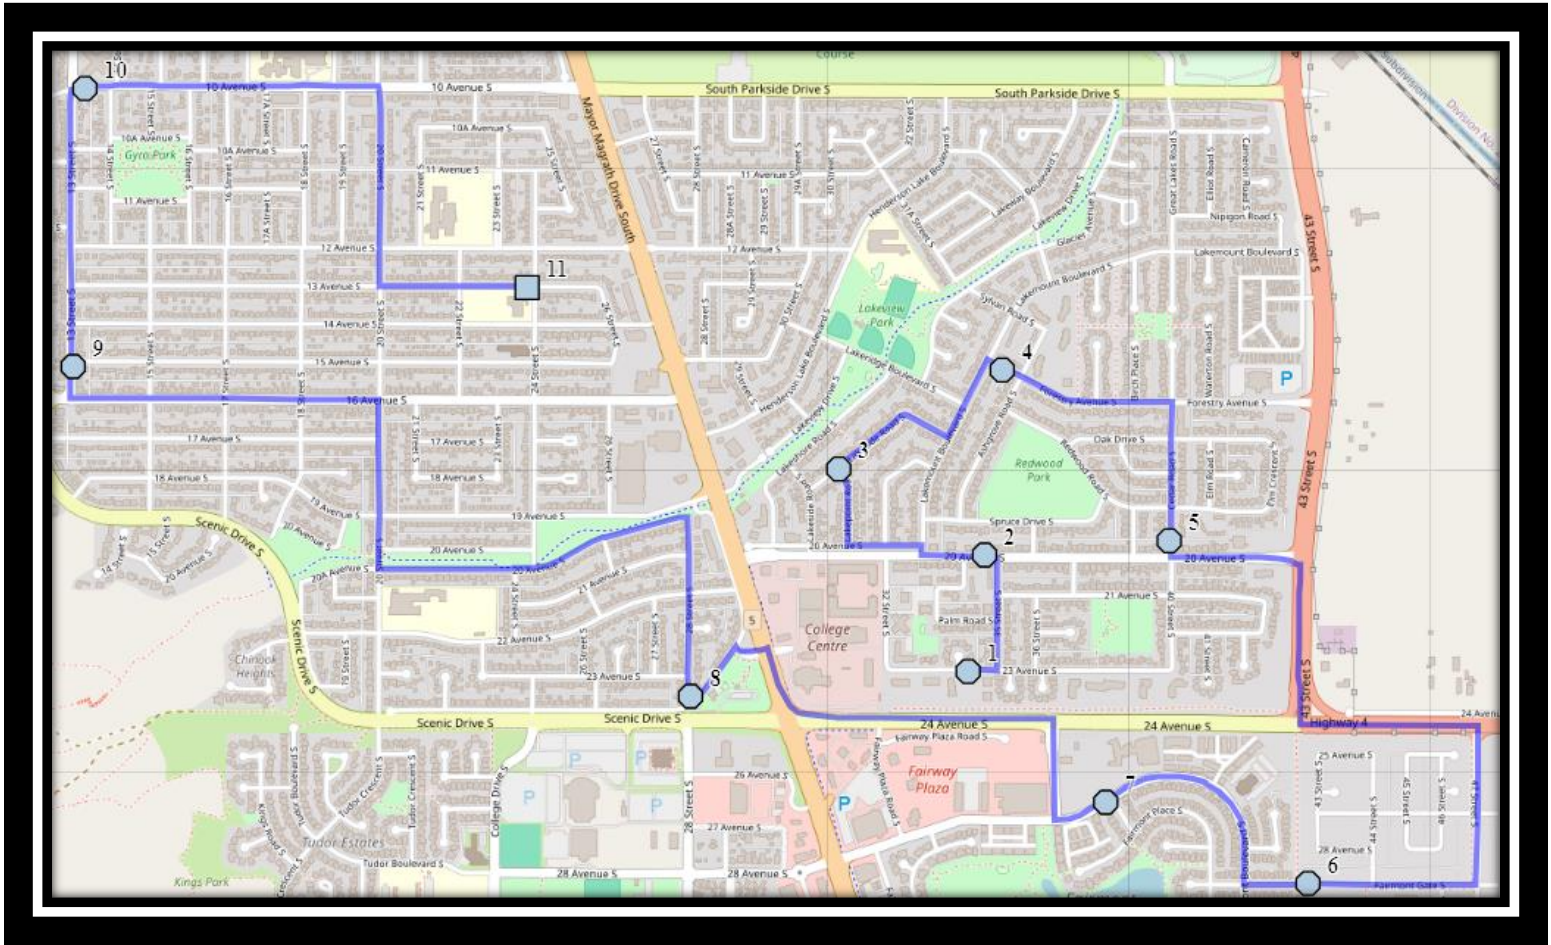

Assumption S2

REVISED: April 5, 2024

EFFECTIVE: April 10, 2024

AM Route – PM route same order

Our Lady of Assumption – 2219 14 Ave South – (403) 327-5028

Please arrive 10 minutes before scheduled pick up and drop off times. Times shown may vary due to weather & traffic conditions. Bus routes and maps are subject to change. For the most up-to-date version, visit www.southland.ca/lethbridge.