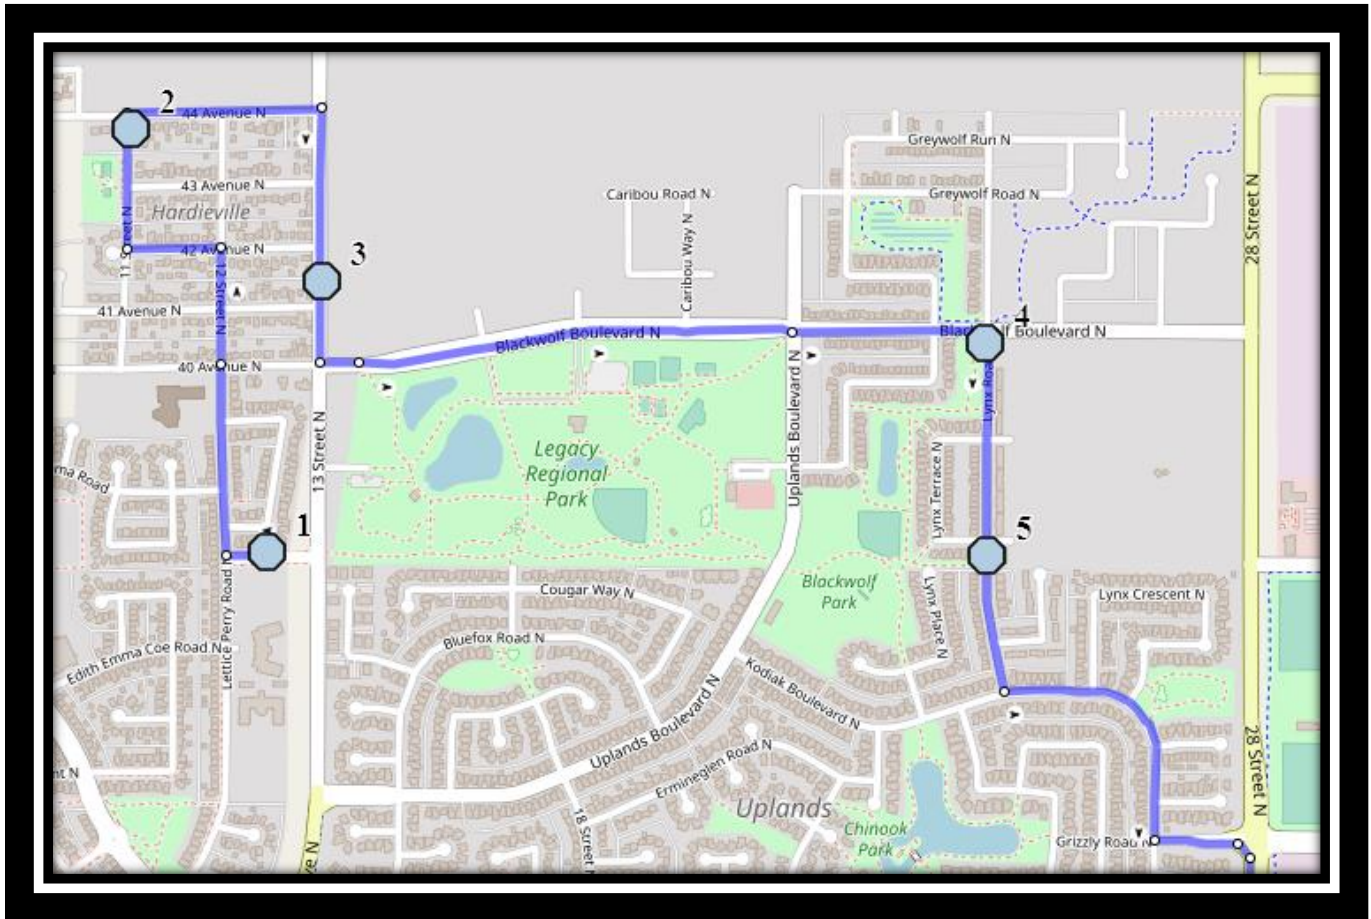

CFM N8

REVISED: December 8th, 2023

EFFECTIVE: December 13th, 2023

PM Route Same Direction as AM

Catholic Central High East – 405 18 Street South – (403) 327-4596

St. Francis Middle School – 333 18 Street South – (403) 327-3402

Ecole St. Mary’s – 422 20 Street South – (403) 327-3098

Please arrive 10 minutes before scheduled pick up and drop off times. Times shown may vary due to weather & traffic conditions.
Bus routes and maps are subject to change. For the most up-to-date version, visit www.southland.ca/lethbridge.