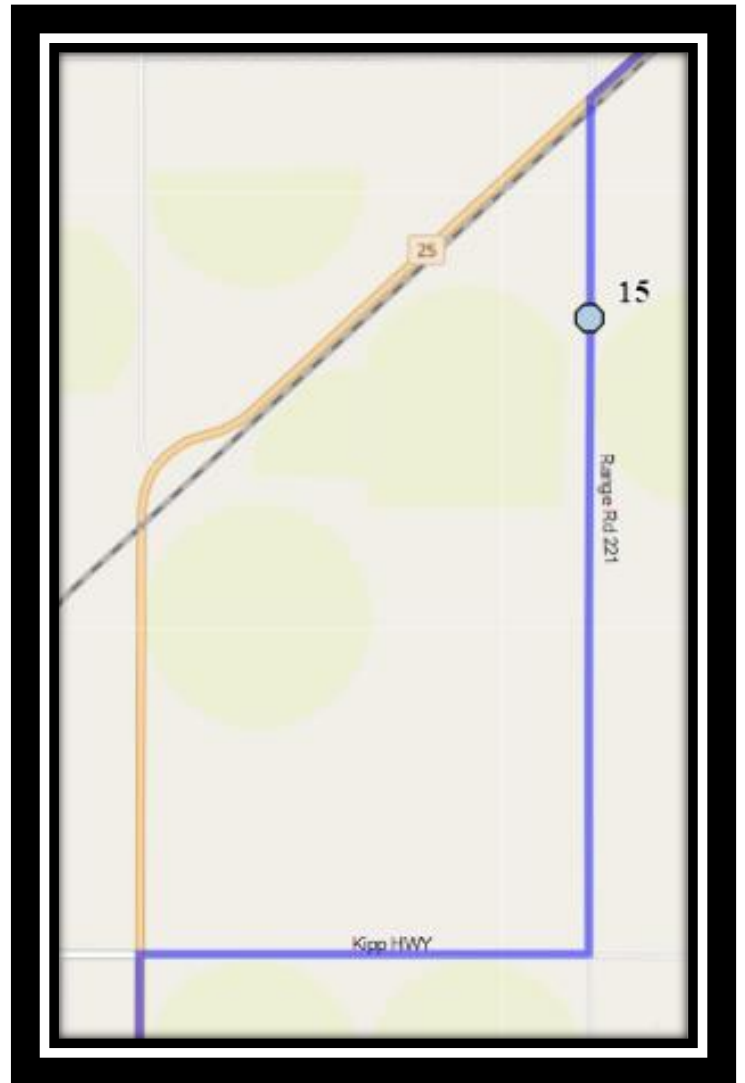

CFM PICTURE BUTTE

REVISED: August 12, 2024

EFFECTIVE: September 3, 2024

Catholic Central High East – 405 18 Street South – (403) 327-4596

St. Francis Middle School – 333 18 Street South – (403) 327-3402

Ecole St. Mary's – 422 20 Street South – (403) 327-3098

Please arrive 10 minutes before scheduled pick up and drop off times. Times shown may vary due to weather & traffic conditions.

Bus routes and maps are subject to change. For the most up-to-date version, visit www.southland.ca/lethbridge.