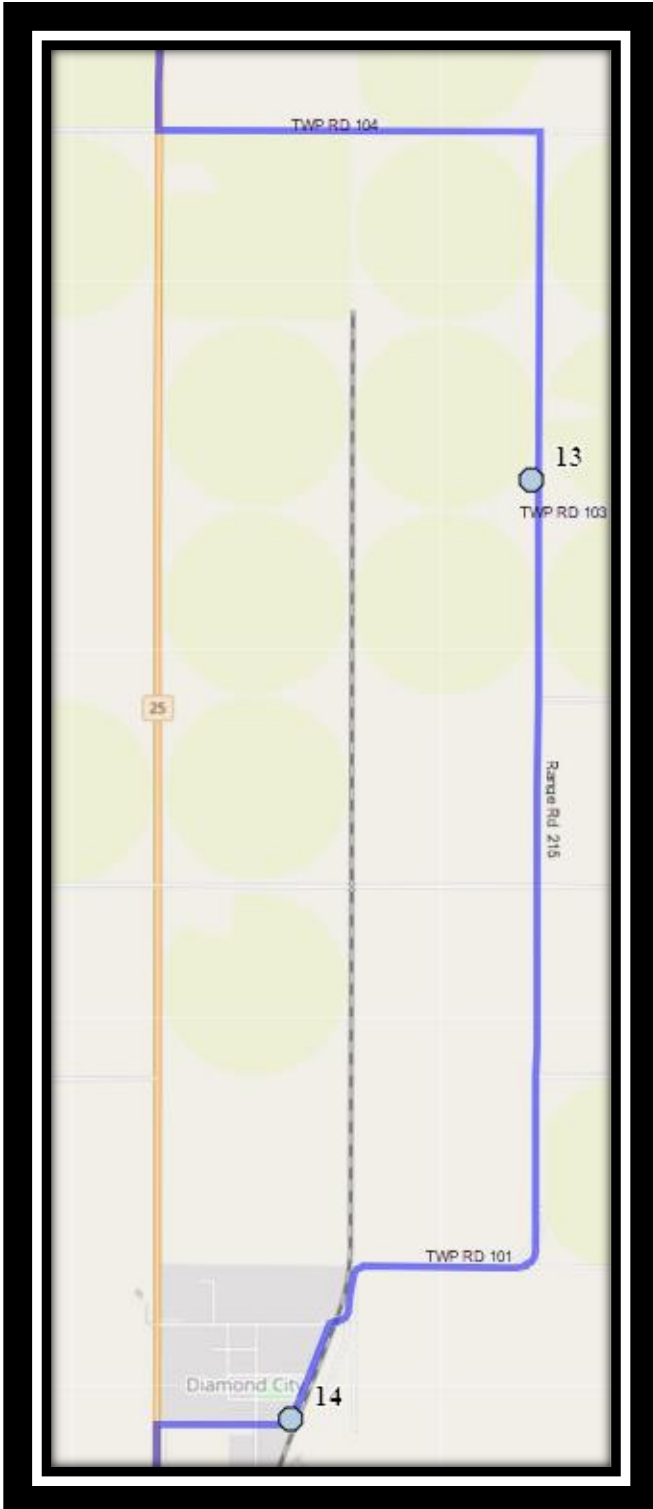

CFM PICTURE BUTTE

REVISED: August 12, 2024

EFFECTIVE: September 3, 2024

Catholic Central High East – 405 18 Street South – (403) 327-4596

St. Francis Middle School – 333 18 Street South – (403) 327-3402

Ecole St. Mary's – 422 20 Street South – (403) 327-3098

Please arrive 10 minutes before scheduled pick up and drop off times. Times shown may vary due to weather & traffic conditions.

Bus routes and maps are subject to change. For the most up-to-date version, visit www.southland.ca/lethbridge.