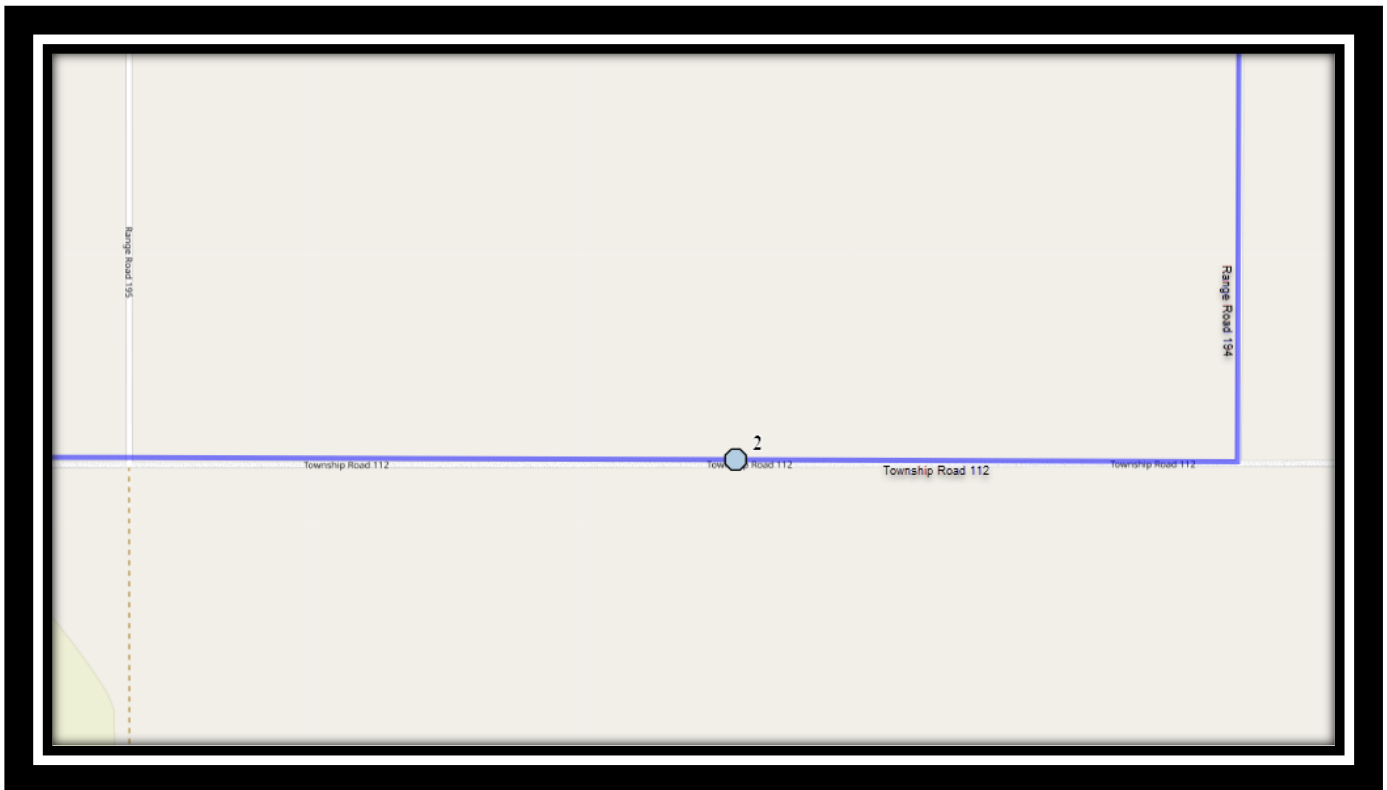

CFM PICTURE BUTTE

REVISED: August 12, 2024

EFFECTIVE: September 3, 2024

Catholic Central High East – 405 18 Street South – (403) 327-4596

St. Francis Middle School – 333 18 Street South – (403) 327-3402

Ecole St. Mary's – 422 20 Street South – (403) 327-3098

Please arrive 10 minutes before scheduled pick up and drop off times. Times shown may vary due to weather & traffic conditions.

Bus routes and maps are subject to change. For the most up-to-date version, visit www.southland.ca/lethbridge.