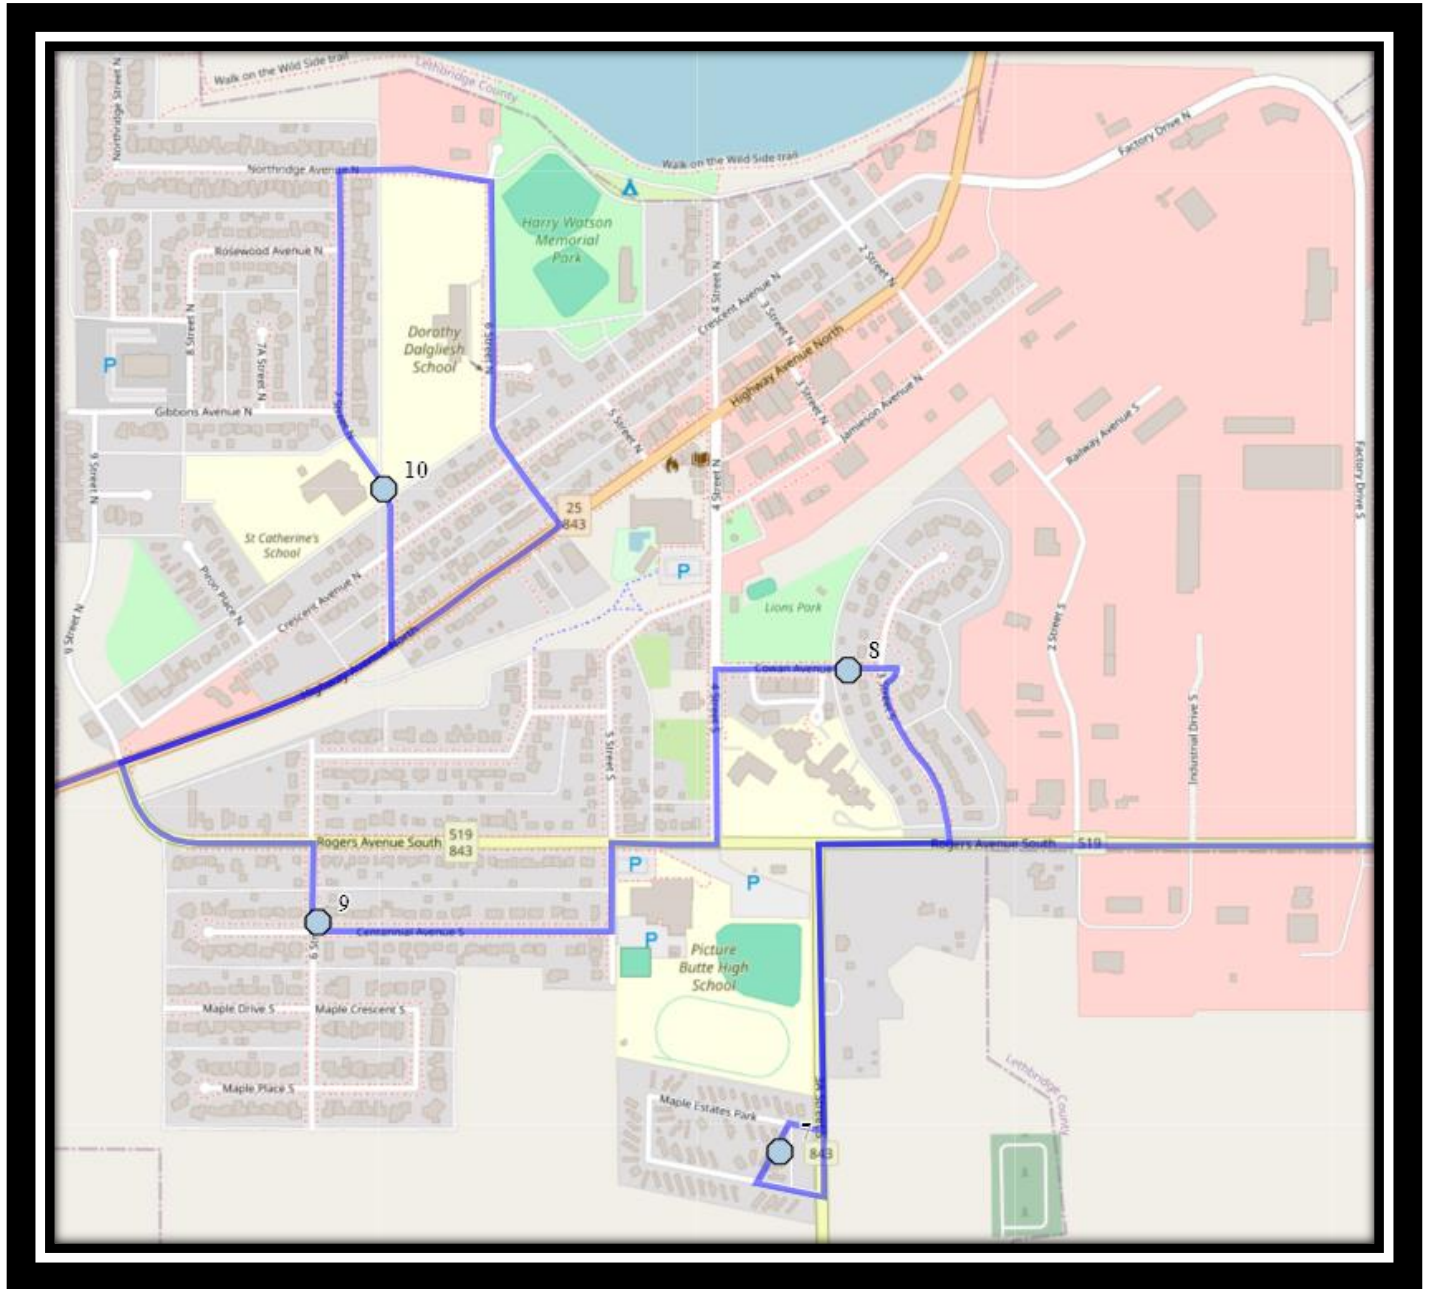

CFM PICTURE BUTTE

REVISED: August 12, 2024

EFFECTIVE: September 3, 2024

Catholic Central High East – 405 18 Street South – (403) 327-4596

St. Francis Middle School – 333 18 Street South – (403) 327-3402

Ecole St. Mary's – 422 20 Street South – (403) 327-3098

Please arrive 10 minutes before scheduled pick up and drop off times. Times shown may vary due to weather & traffic conditions.

Bus routes and maps are subject to change. For the most up-to-date version, visit www.southland.ca/lethbridge.