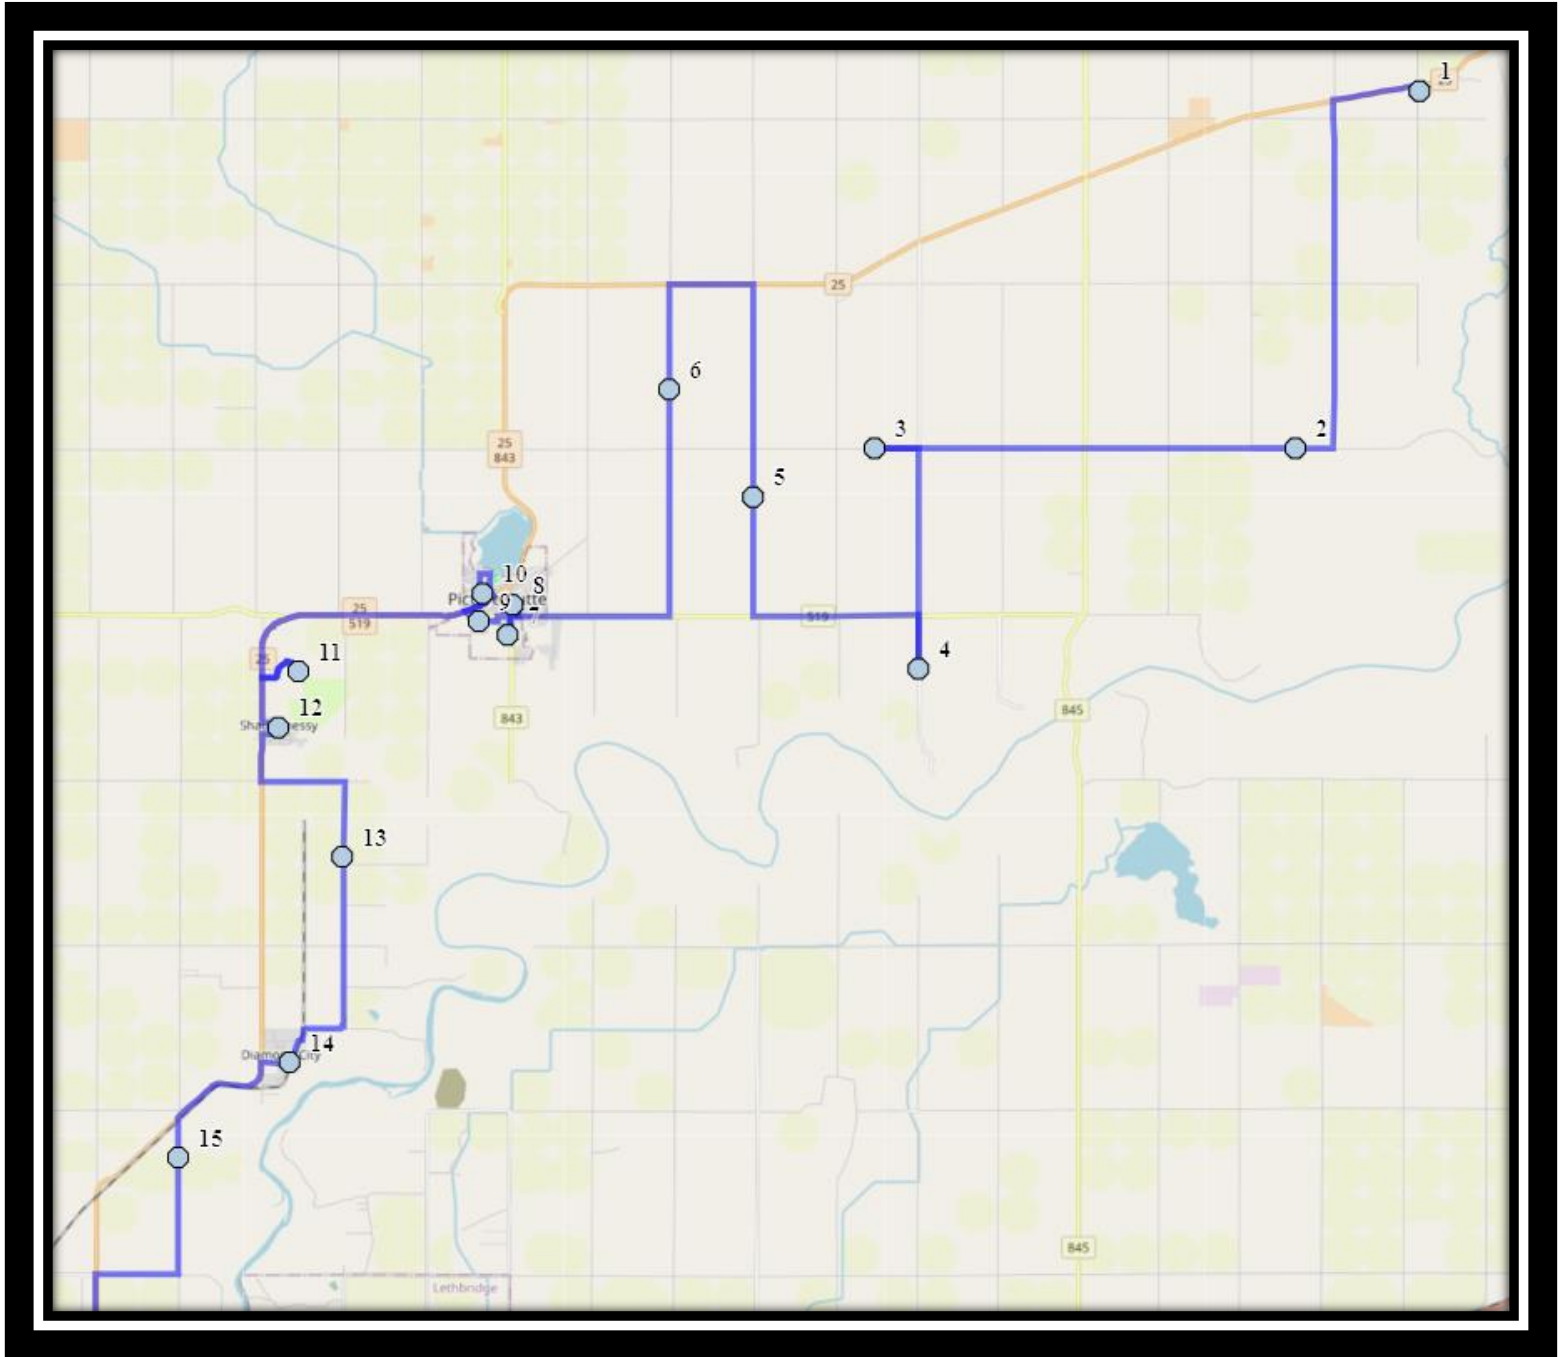

CFM PICTURE BUTTE

REVISED: August 12, 2024

EFFECTIVE: September 3, 2024

PM reverse of AM alternate order

Catholic Central High East – 405 18 Street South – (403) 327-4596

St. Francis Middle School – 333 18 Street South – (403) 327-3402

Ecole St. Mary's – 422 20 Street South – (403) 327-3098

Please arrive 10 minutes before scheduled pick up and drop off times. Times shown may vary due to weather & traffic conditions.

Bus routes and maps are subject to change. For the most up-to-date version, visit www.southland.ca/lethbridge.