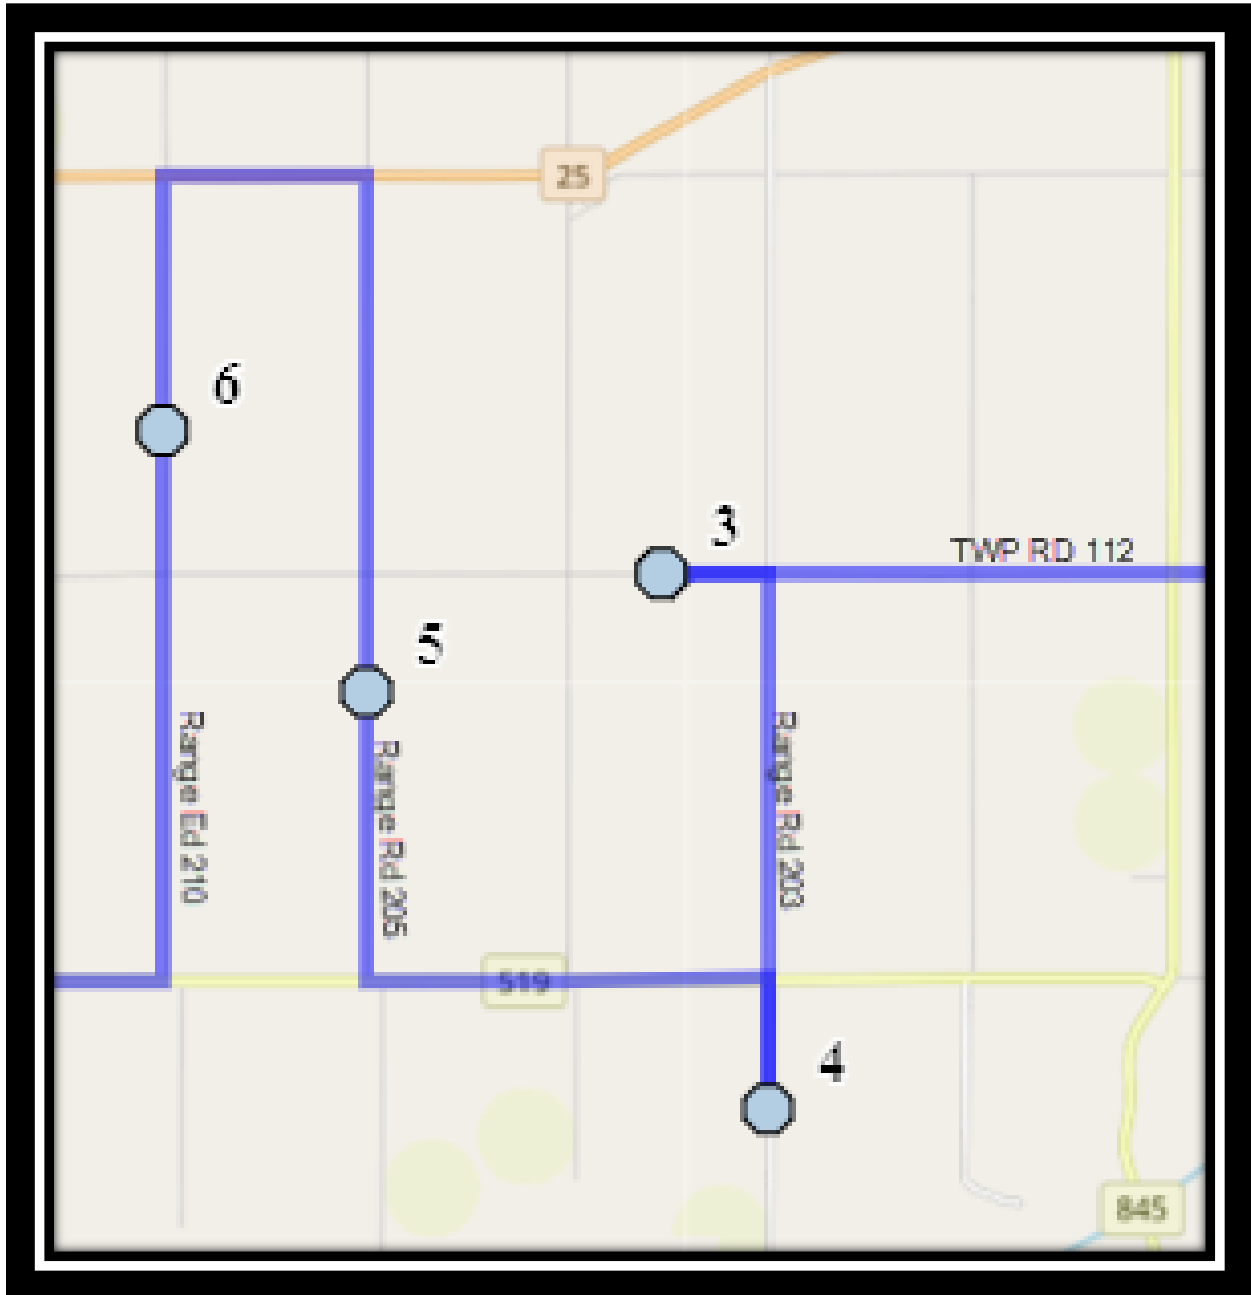

CFM PICTURE BUTTE

REVISED: August 12, 2024

EFFECTIVE: September 3, 2024

Catholic Central High East – 405 18 Street South – (403) 327-4596

St. Francis Middle School – 333 18 Street South – (403) 327-3402

Ecole St. Mary's – 422 20 Street South – (403) 327-3098

Please arrive 10 minutes before scheduled pick up and drop off times. Times shown may vary due to weather & traffic conditions.

Bus routes and maps are subject to change. For the most up-to-date version, visit www.southland.ca/lethbridge.