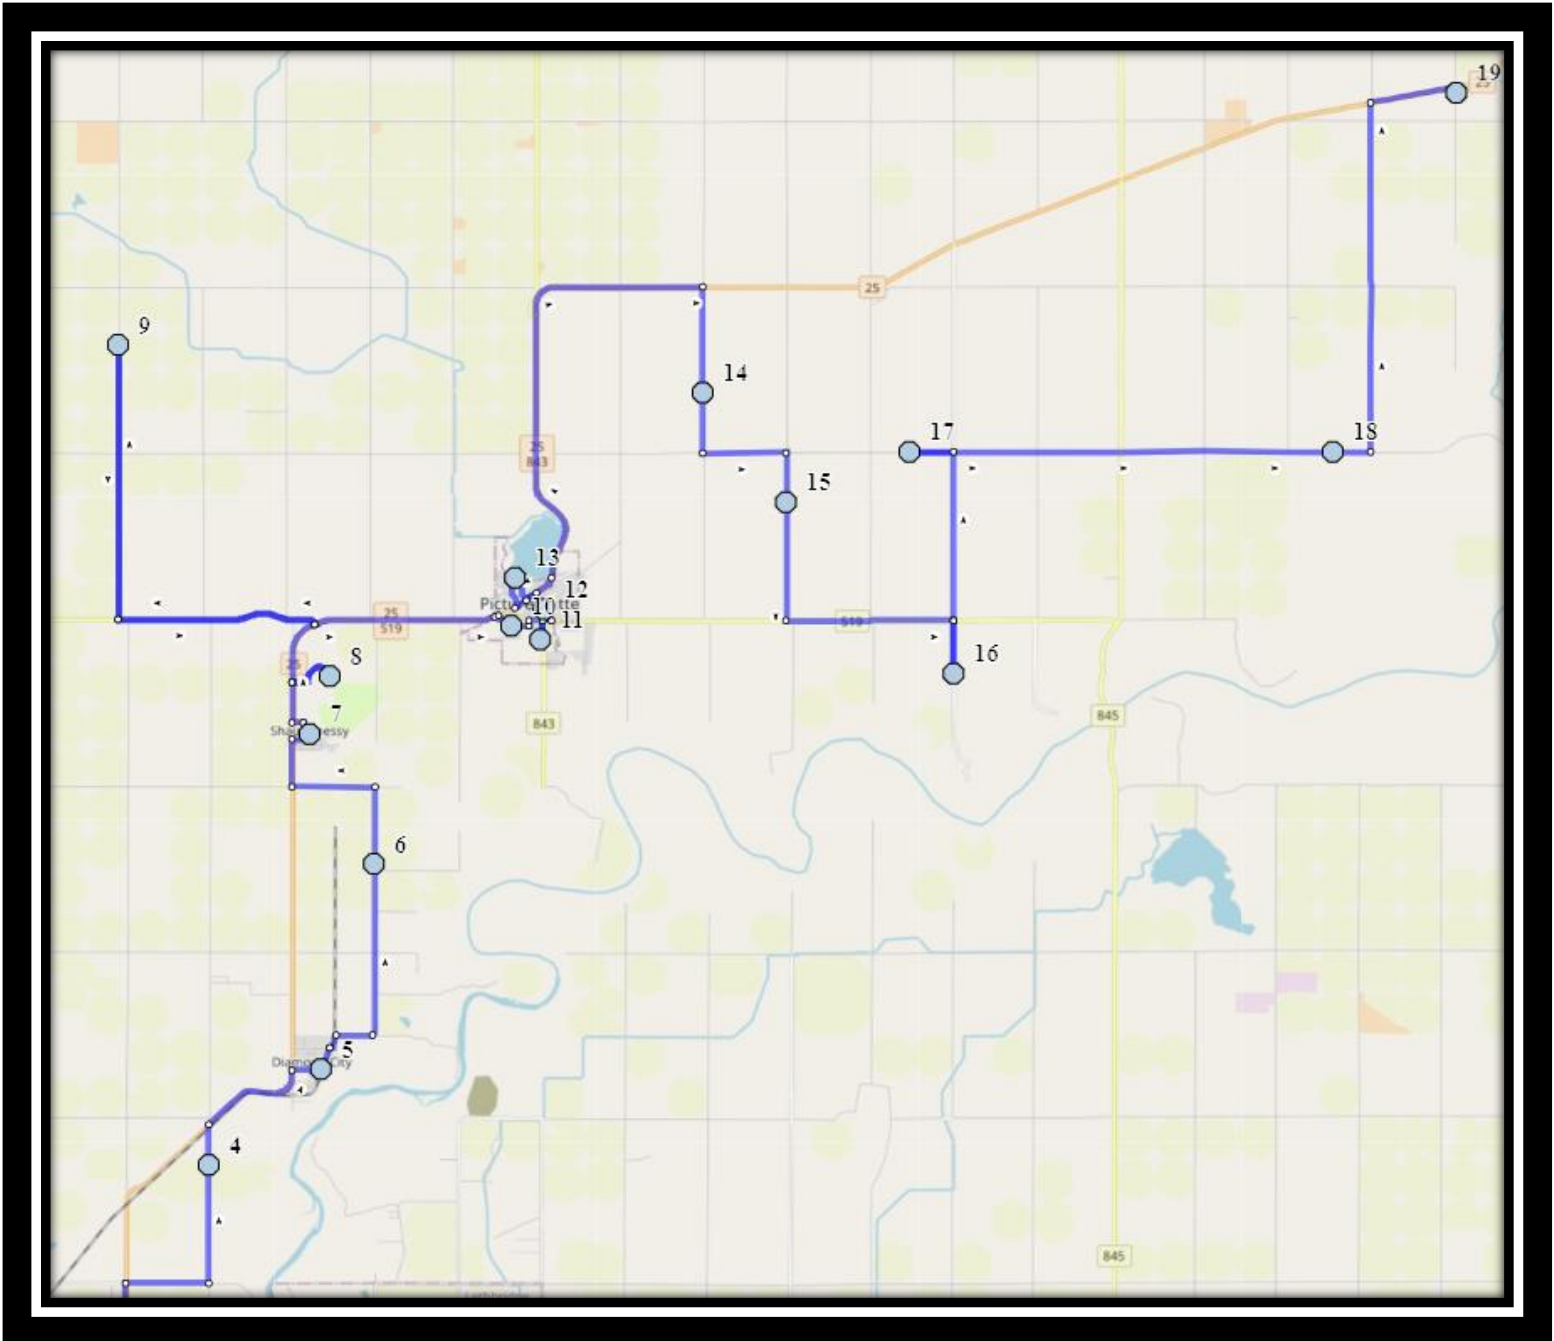

CFM PICTURE BUTTE

REVISED: August 12, 2024

EFFECTIVE: September 3, 2024

PM Route – Stop 9 is PM Only.

Catholic Central High East – 405 18 Street South – (403) 327-4596

St. Francis Middle School – 333 18 Street South – (403) 327-3402

Ecole St. Mary's – 422 20 Street South – (403) 327-3098

Please arrive 10 minutes before scheduled pick up and drop off times. Times shown may vary due to weather & traffic conditions.
Bus routes and maps are subject to change. For the most up-to-date version, visit www.southland.ca/lethbridge.