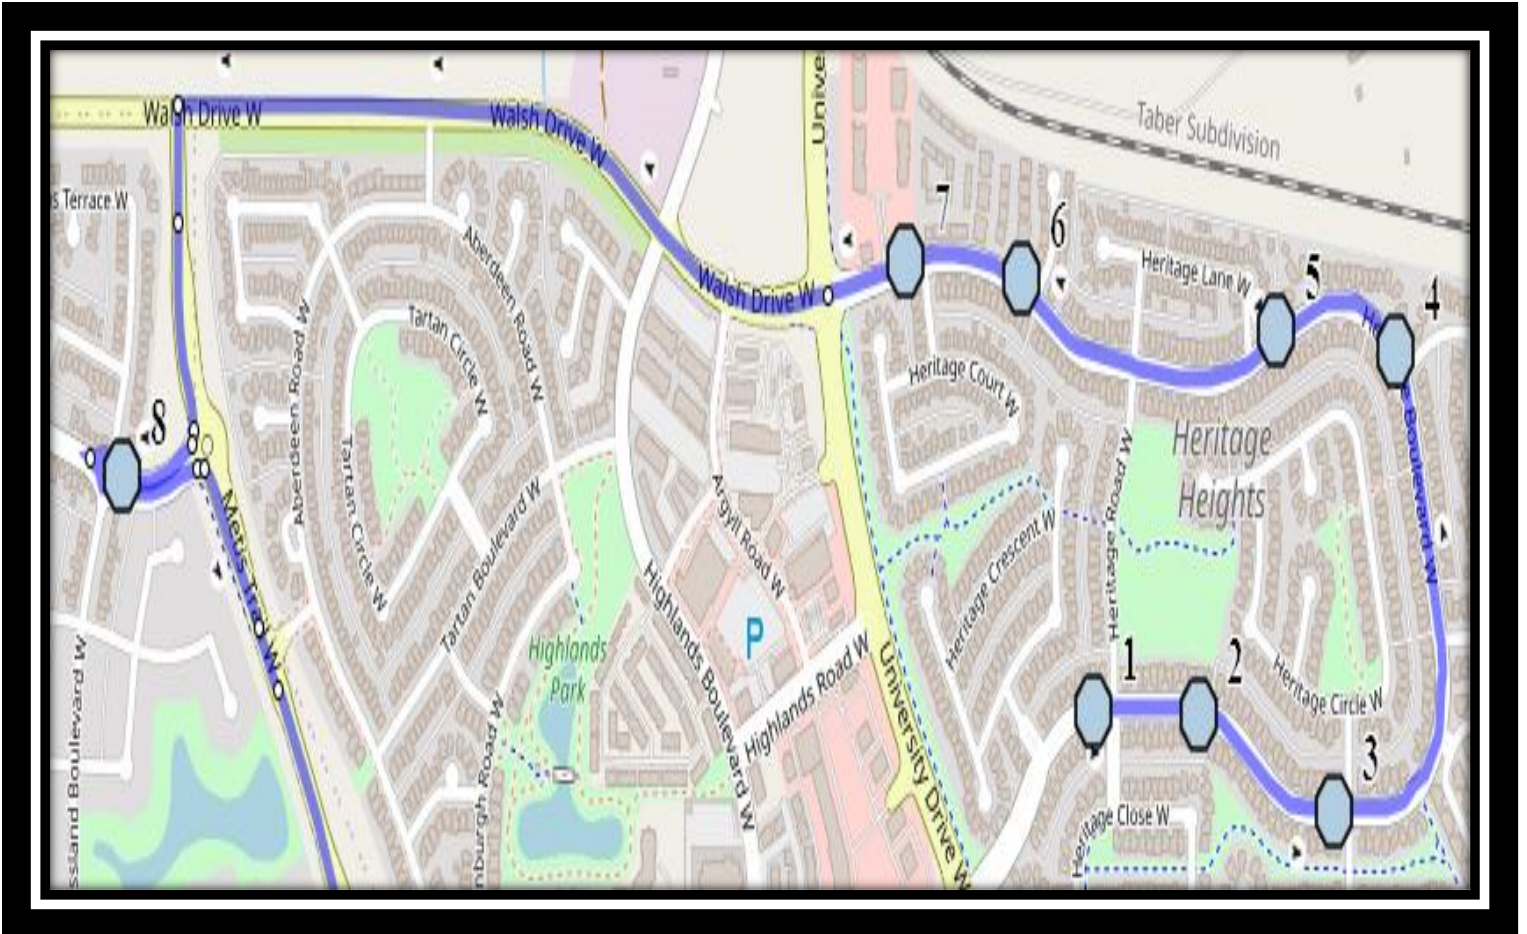

G.S. Lakie W2

REVISED: August.12,2024

EFFECTIVE: September.3,2024

PM Route same direction as AM

G.S. Lakie – 50 Blackfoot Blvd West – (403) 327-3465

Please arrive 10 minutes before scheduled pick up and drop off times. Times shown may vary due to weather & traffic conditions.
Bus routes and maps are subject to change. For the most up-to-date version, visit www.southland.ca/lethbridge.

G.S. Lakie W2

REVISED: August.12,2024

EFFECTIVE: September.3,2024

Monday – Friday

- #1 - 7:30 AM - Heritage Blvd W Eastbound - west of Heritage Rd at fire hydrant
- #2 - 7:31 AM - Heritage Blvd W Eastbound - east of Heritage Cl at alley
- #3 - 7:32 AM - Heritage Blvd W Eastbound - west of Heritage Pl at fire hydrant
- #4 - 7:33 AM - Heritage Blvd W Northbound - north of Heritage Pt at mailbox
- #5 - 7:34 AM - Heritage Blvd W Westbound - east of Heritage Ln at alley
- #6 - 7:35 AM - 730 Heritage Blvd W Westbound - at fence
- #7 - 7:36 AM - Heritage Blvd W Westbound - School Bus Stop Sign
- #8 - 7:40 AM - Country Meadows Blvd W Westbound - east of Crocus at fence
- #9 - 7:45 AM - G.S. Lakie Middle - Bus Zone

Monday-Tuesday-Thursday

- #1 - 3:02 PM - G.S. Lakie Middle - Bus Zone
- #2 - 3:08 PM - Heritage Blvd W Eastbound - west of Heritage Rd at fire hydrant
- #3 - 3:09 PM - Heritage Blvd W Eastbound - east of Heritage Cl at alley
- #4 - 3:10 PM - Heritage Blvd W Eastbound - west of Heritage Pl at fire hydrant
- #5 - 3:12 PM - Heritage Blvd W Northbound - north of Heritage Pt at mailbox
- #6 - 3:13 PM - Heritage Blvd W Westbound - east of Heritage Ln at alley
- #7 - 3:14 PM - 730 Heritage Blvd W Westbound - at fence
- #8 - 3:15 PM - Heritage Blvd W Westbound - School Bus Stop Sign
- #9 - 3:19 PM - Country Meadows Blvd West Eastbound - east of Crocus at lamp post

#7 - 11:49 AM - 730 Heritage Blvd W Westbound - at fence

#8 - 11:50 AM - Heritage Blvd W Westbound - School Bus Stop Sign

#9 - 11:54 AM - Country Meadows Blvd West Eastbound - east of Crocus at lamp post