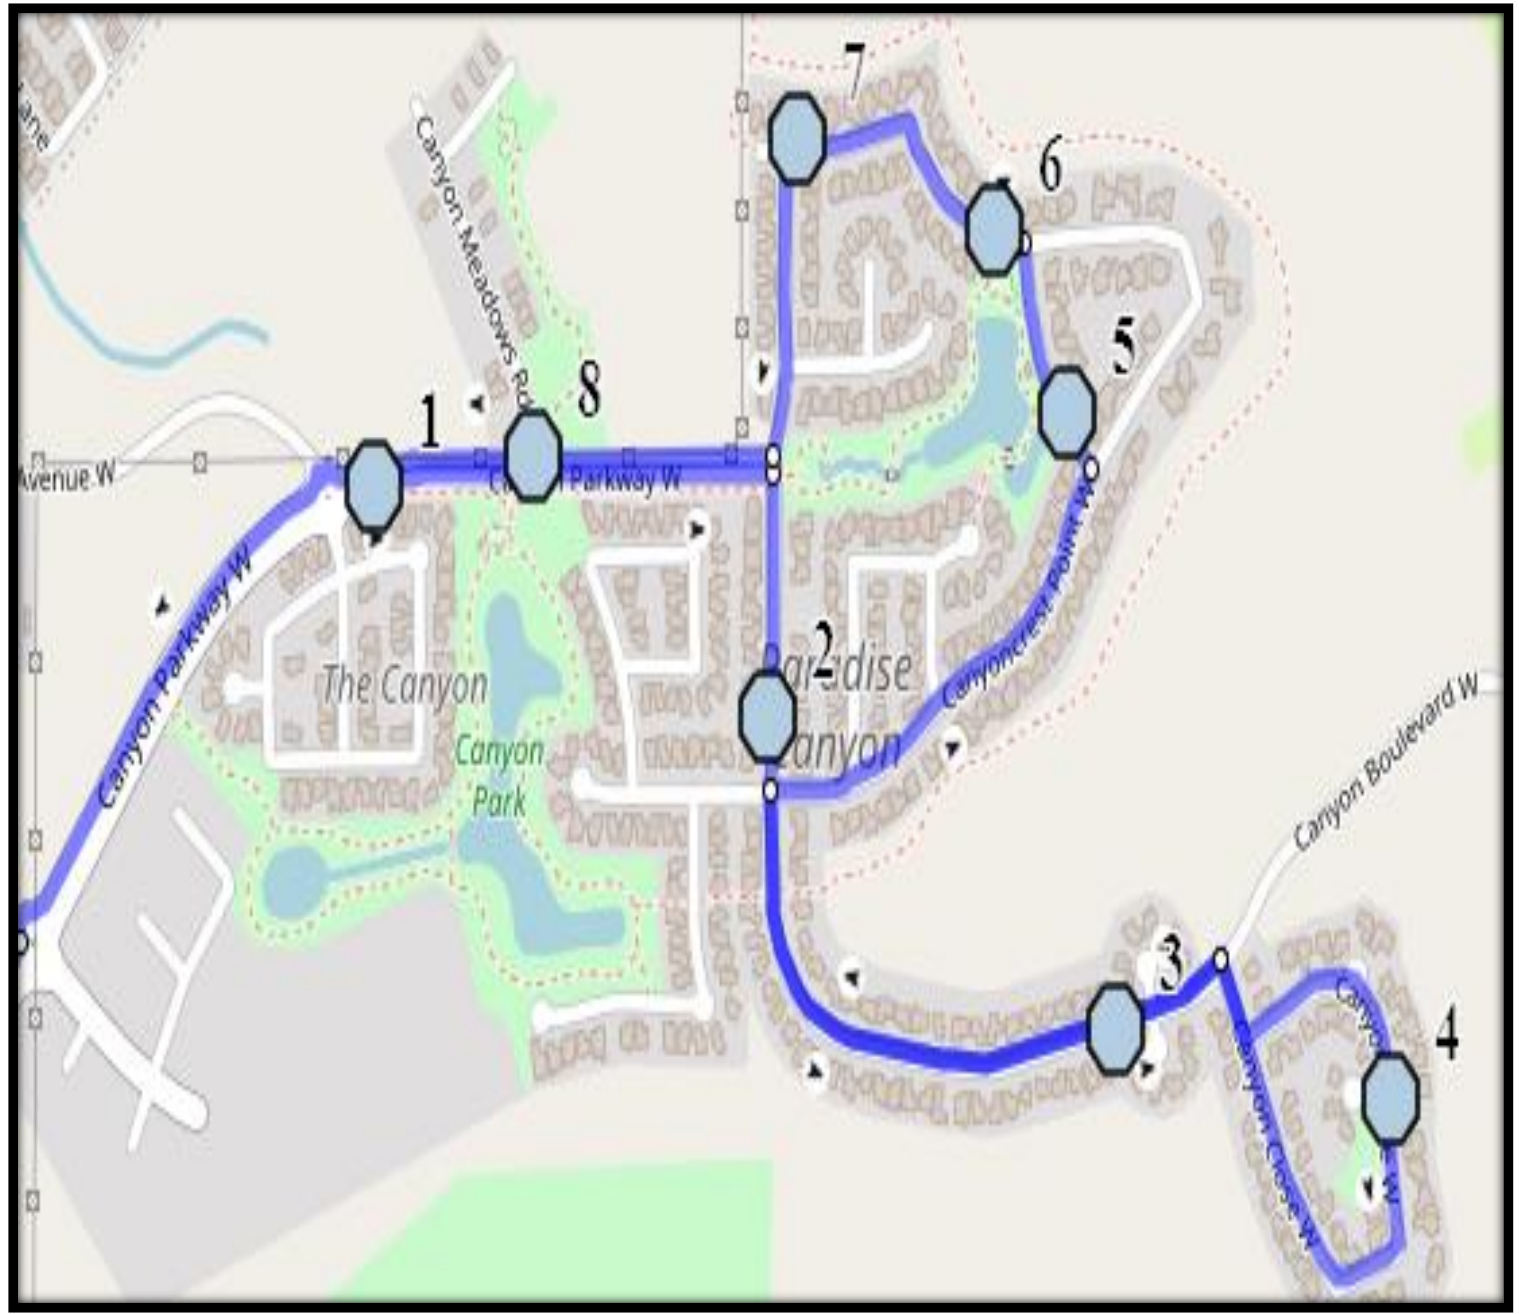

LCI W1

REVISED: August.12,2024

EFFECTIVE: September.3,2024

AM ROUTE/PM THE SAME WATCH MAP
AND DRIVER DIRECTIONS

Lethbridge Collegiate Institute – 1701 5 Ave South – (403) 328-9606

Please arrive 10 minutes before scheduled pick up and drop off times. Times shown may vary due to weather & traffic conditions.

#3 - 7:20 AM - Canyon Blvd West Eastbound - west of Canyon Terrance at mailboxes

#4 - 7:21 AM - Canyon Close West Northbound - south of the cul-de-sac at power boxes

#5 - 7:24 AM - Canyoncrest Way West Northbound - at south lamp post

#3 - 3:05 PM - Canyon Blvd West Southbound - north of Canyon Landing at power boxes

#4 - 3:06 PM - Canyon Blvd West Eastbound - west of Canyon Terrance at mailboxes

#5 - 3:07 PM - Canyon Close West Northbound - south of the cul-de-sac at power boxes

#5 - 1:02 PM - Canyon Close West Northbound - south of the cul-de-sac at power boxes

#6 - 1:05 PM - Canyoncrest Way West Northbound - at south lamp post

#7 - 1:05 PM - Canyoncrest Point West Westbound - west of Canyoncrest way after second driveway