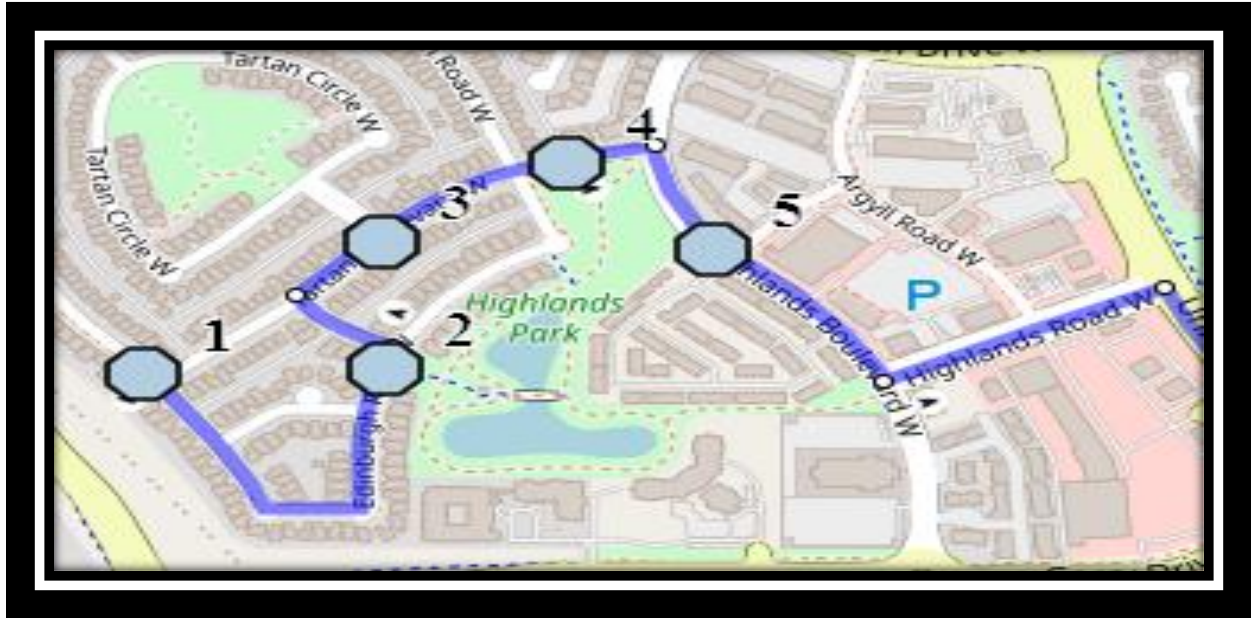

Mike Mountain Horse W4

REVISED: August.12,2024

EFFECTIVE: September.3,2024

Mike Mountain Horse – 155 Jerry Potts Blvd West – (403) 381-2211

Please arrive 10 minutes before scheduled pick up and drop off times. Times shown may vary due to weather & traffic conditions.

Bus routes and maps are subject to change. For the most up-to-date version, visit www.southland.ca/lethbridge.