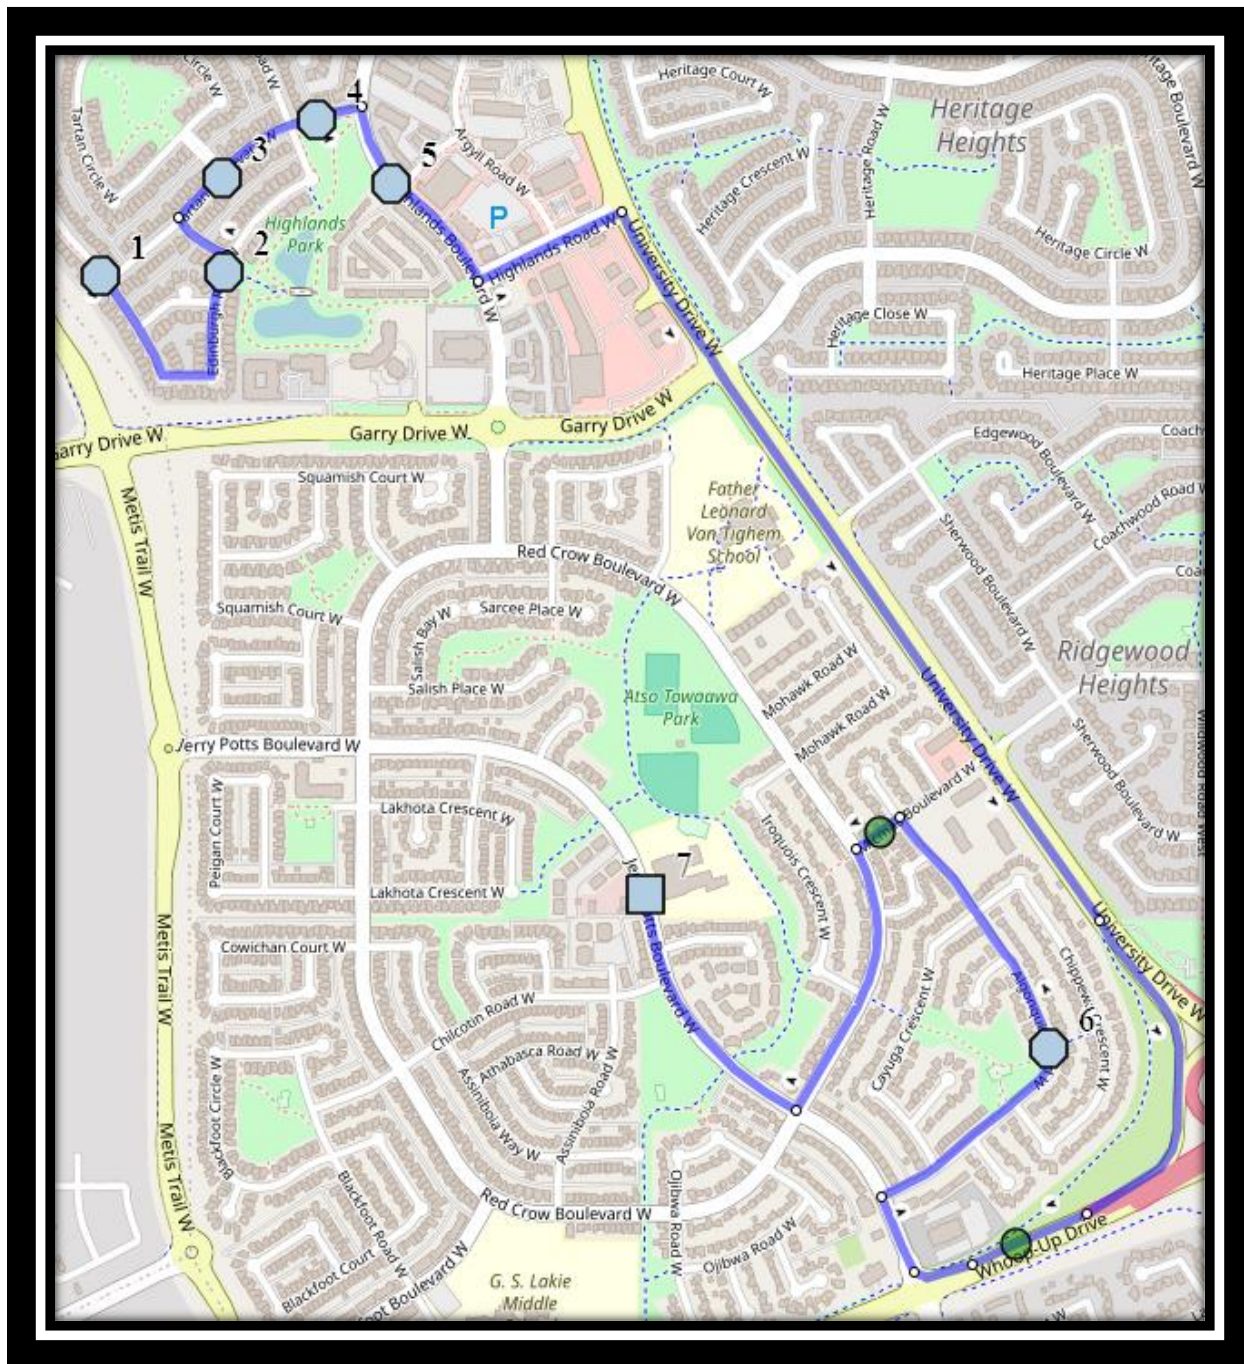

Mike Mountain Horse W4

REVISED: August.12,2024

EFFECTIVE: September.3,2024

AM Route / PM Route Stop 6 first then same as AM

Mike Mountain Horse – 155 Jerry Potts Blvd West – (403) 381-2211

Please arrive 10 minutes before scheduled pick up and drop off times. Times shown may vary due to weather & traffic conditions.

#2 - 8:12 AM - Edinburgh Road W Northbound - center park entrance

#3 - 8:13 AM - Tartan Blvd West Eastbound - west of Tartan Cir at fire hydrant

#4 - 8:14 AM - Tartan Blvd W Eastbound - east of Edinburgh Rd at intersection

#1 - 3:52 PM - Mike Mountain Horse - 155 Jerry Potts Blvd W

#2 - 3:58 PM - Algonquin Road West - at Playground Zone Ends sign

#3 - 4:03 PM - Aberdeen Road W Southbound - at Tartan Blvd green space (NW)

#4 - 4:04 PM - Edinburgh Road W Northbound - center park entrance

Mike Mountain Horse W4

REVISED: August.12,2024

EFFECTIVE: September.3,2024

Friday Early Out

- #1 - 11:37 AM - Mike Mountain Horse - 155 Jerry Potts Blvd W
- #2 - 11:43 AM - Algonquin Road West - at Playground Zone Ends sign
- #3 - 11:48 AM - Aberdeen Road W Southbound - at Tartan Blvd green space (NW)
- #4 - 11:49 AM - Edinburgh Road W Northbound - center park entrance
- #5 - 11:50 AM - Tartan Blvd West Eastbound - west of Tartan Cir at fire hydrant
- #6 - 11:52 AM - Tartan Blvd W Eastbound - east of Edinburgh Rd at intersection
- #7 - 11:53 AM - Highlands Blvd W Southbound - north of Angus Rd at transit