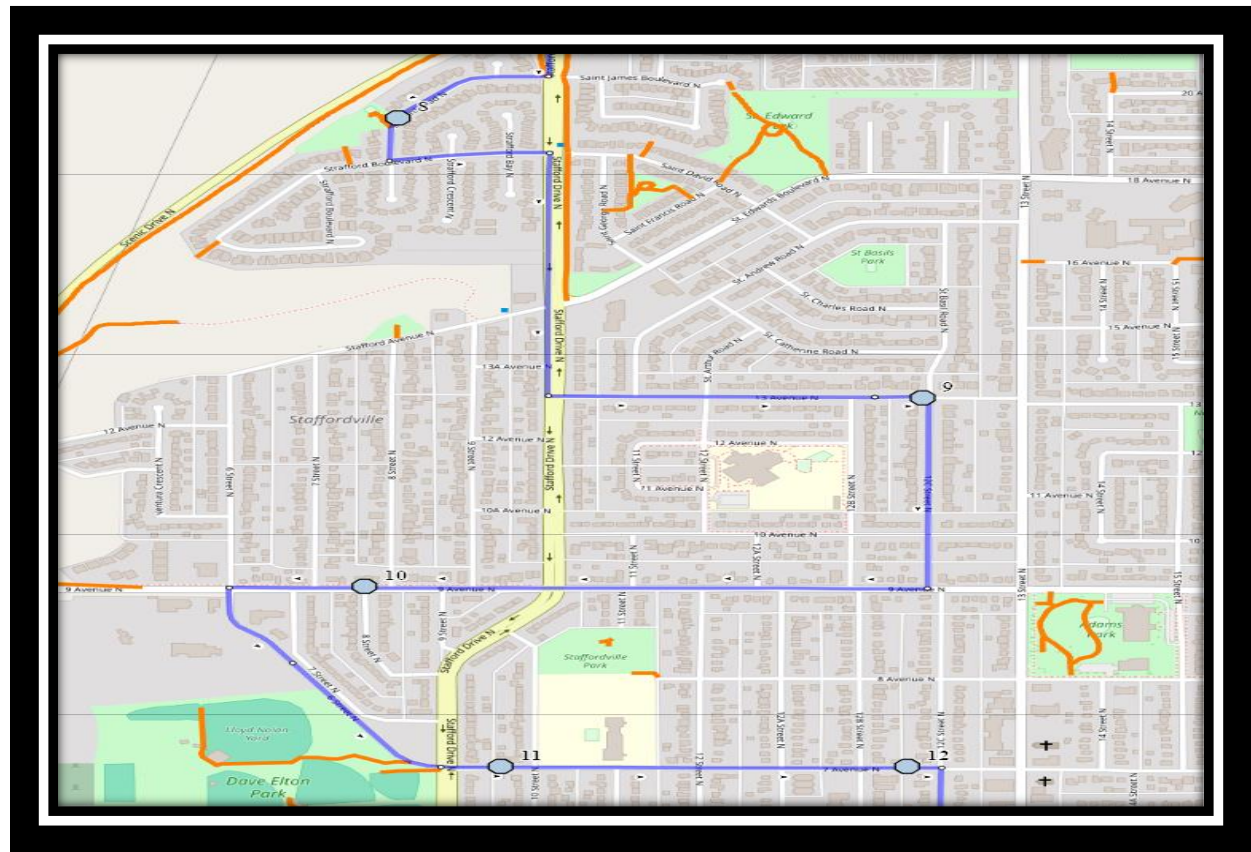

Davidson/Bawden N2

REVISED: September 27, 2024

EFFECTIVE: October 1, 2024

Ecole Agnes Davidson – 2103 20 Street South – (403) 328-5153

Fleetwood Bawden – 1222 9 Ave. South – (403) 327-5818

Please arrive 10 minutes before scheduled pick up and drop off times. Times shown may vary due to weather & traffic conditions.
Bus routes and maps are subject to change. For the most up-to-date version, visit www.southland.ca/lethbridge.