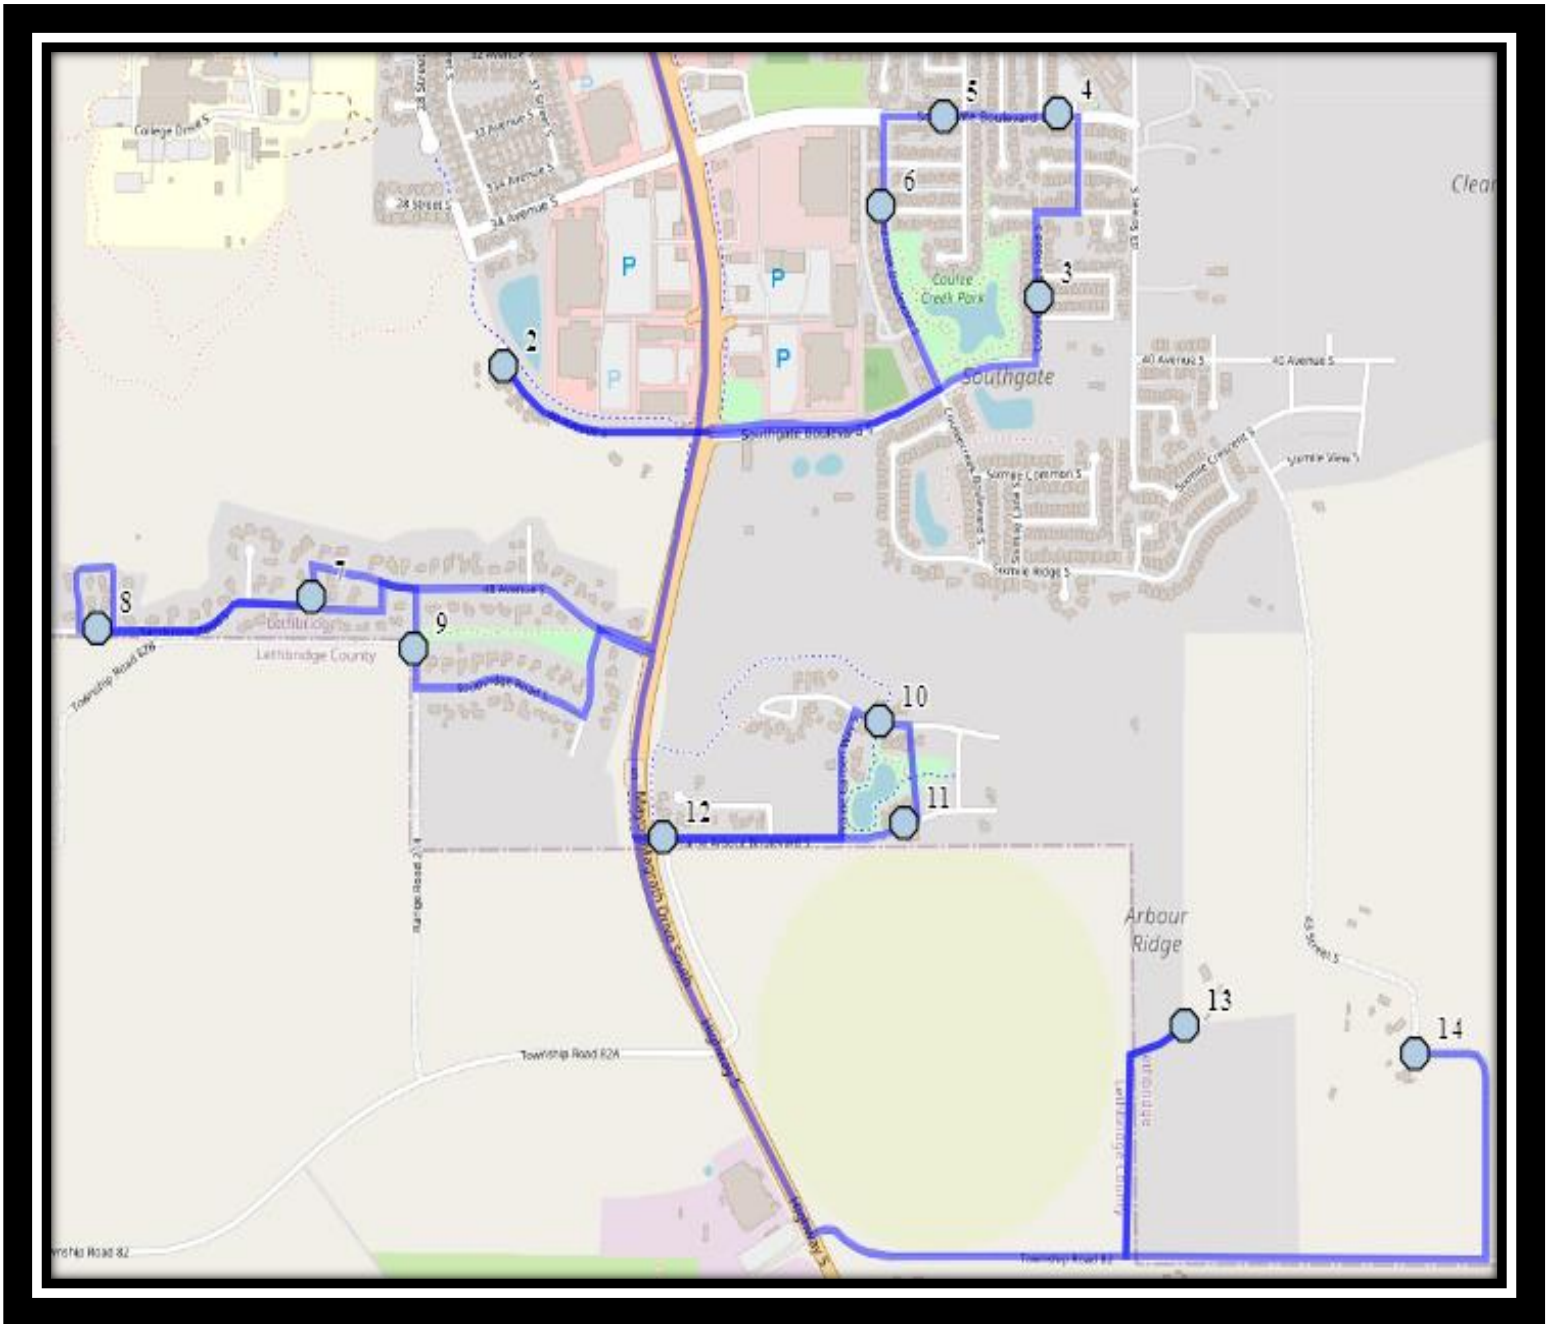

Paterson S5

REVISED: September 6, 2024

EFFECTIVE: September 11, 2024

PM Route

Gilbert Paterson Middle School – 2109 12 Ave South – (403) 329-0125

Please arrive 10 minutes before scheduled pick up and drop off times. Times shown may vary due to weather & traffic conditions.

Bus routes and maps are subject to change. For the most up-to-date version, visit www.southland.ca/lethbridge.