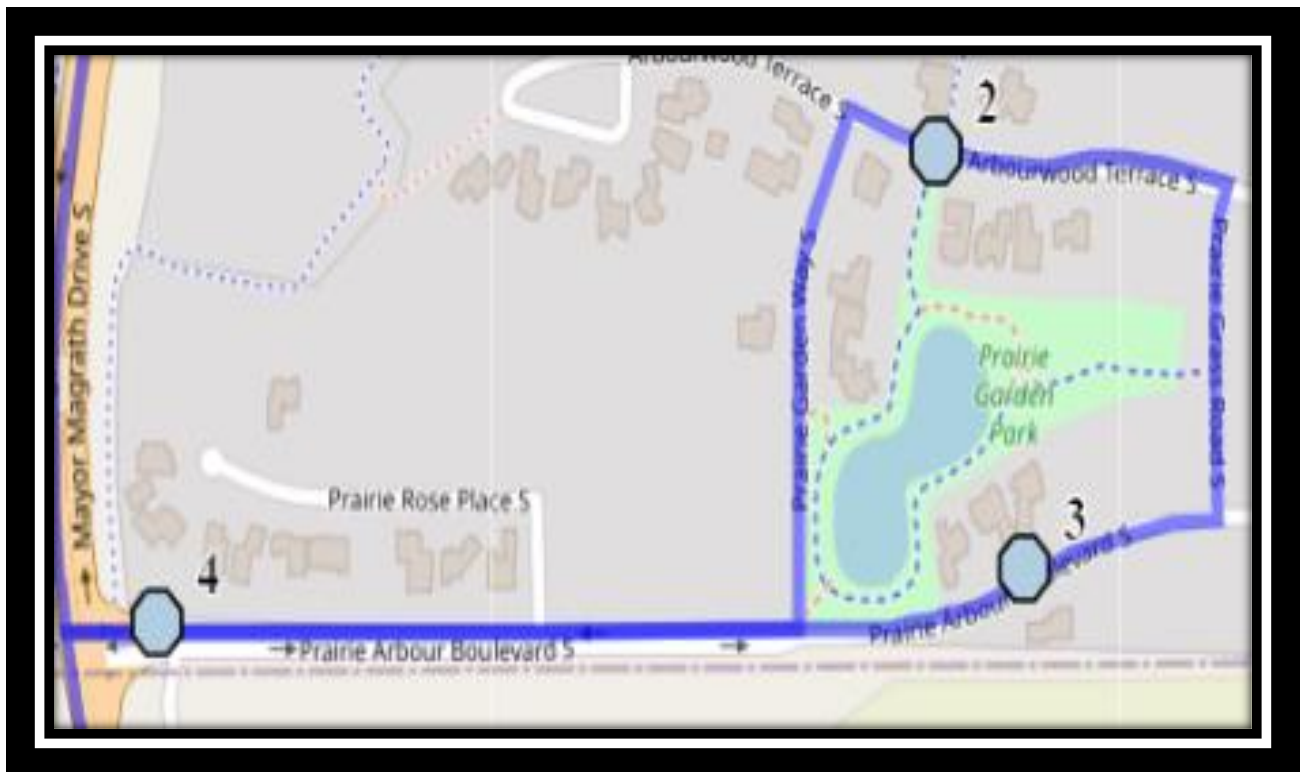

Paterson S5

REVISED: September 6, 2024

EFFECTIVE: September 11, 2024

Gilbert Paterson Middle School – 2109 12 Ave South – (403) 329-0125

Please arrive 10 minutes before scheduled pick up and drop off times. Times shown may vary due to weather & traffic conditions.

Bus routes and maps are subject to change. For the most up-to-date version, visit www.southland.ca/lethbridge.