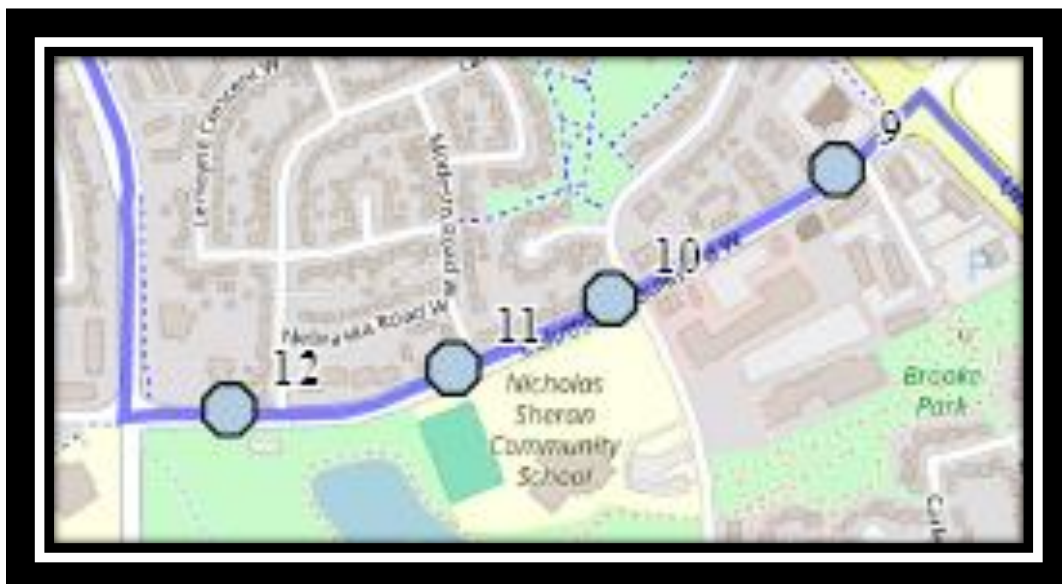

Chinook/CCHW W11

REVISED: September 13, 2024

EFFECTIVE: September.18,2024

Chinook High – 259 Britannia Blvd West – (403) 320-7565

Catholic Central West – 251 Britannia Blvd West – (403) 327-4596

Please arrive 10 minutes before scheduled pick up and drop off times. Times shown may vary due to weather & traffic conditions.

Bus routes and maps are subject to change. For the most up-to-date version, visit www.southland.ca/lethbridge.