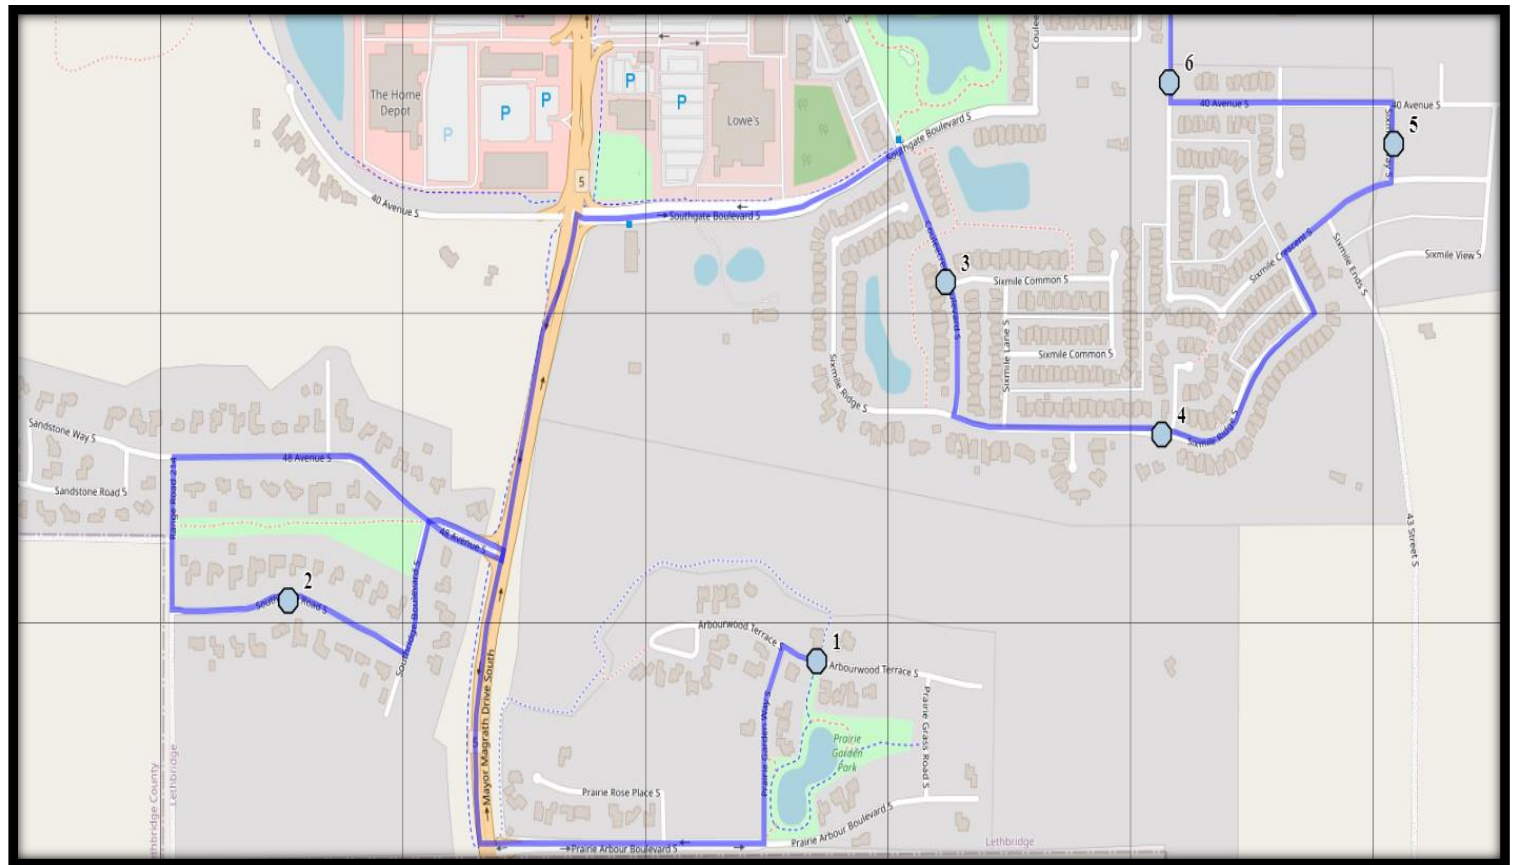

# Davidson/Bawden S3

REVISED: October 31 ,2024

EFFECTIVE: November 1, 2024

**AM ROUTE - PM Route last 2 stops are first watch map and driver directions**

**Ecole Agnes Davidson – 2103 20 Street South – (403) 328-5153**

# Davidson/Bawden S3

REVISED: October 31, 2024

EFFECTIVE: November 1, 2024

**Ecole Agnes Davidson – 2103 20 Street South – (403) 328-5153**

**Fleetwood Bawden – 1222 9 Ave. South – (403) 327-5818**

Please arrive 10 minutes before scheduled pick up and drop off times. Times shown may vary due to weather & traffic conditions.