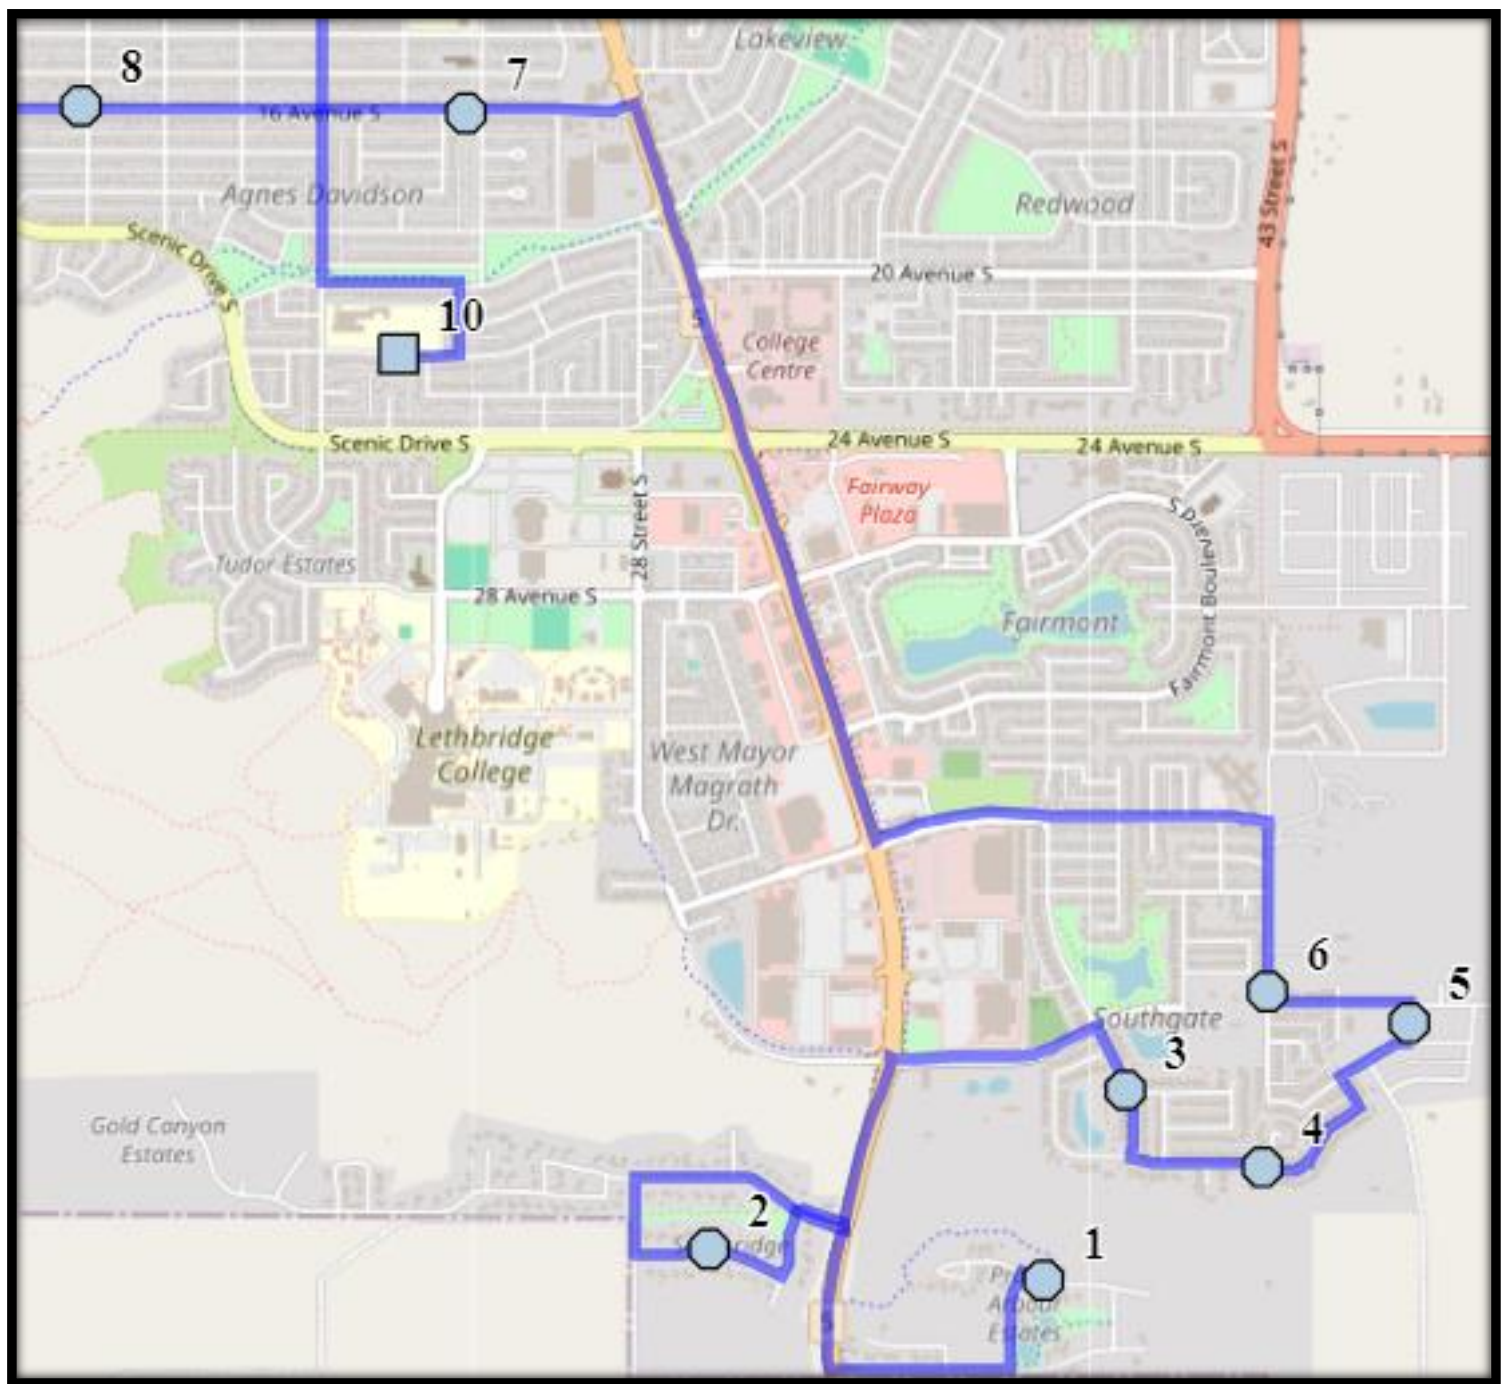

# Davidson/Bawden S3

REVISED: October 31 ,2024

EFFECTIVE: November 1, 2024

**AM ROUTE - PM Route last 2 stops are first watch map and driver directions**

**Ecole Agnes Davidson – 2103 20 Street South – (403) 328-5153**

# Davidson/Bawden S3

REVISED: October 31, 2024

EFFECTIVE: November 1, 2024

**Ecole Agnes Davidson – 2103 20 Street South – (403) 328-5153**

**Fleetwood Bawden – 1222 9 Ave. South – (403) 327-5818**

Please arrive 10 minutes before scheduled pick up and drop off times. Times shown may vary due to weather & traffic conditions.

**#5 - 1:05 PM - Arbourwood Terrace South Eastbound - Walkway Entrance**

**#6 - 1:10 PM - Southridge Road S Eastbound - midpoint at lamp post**

**#7 - 1:14 PM - Sixmile Road South Southbound - at Sixmile Common beside fire hydrant**