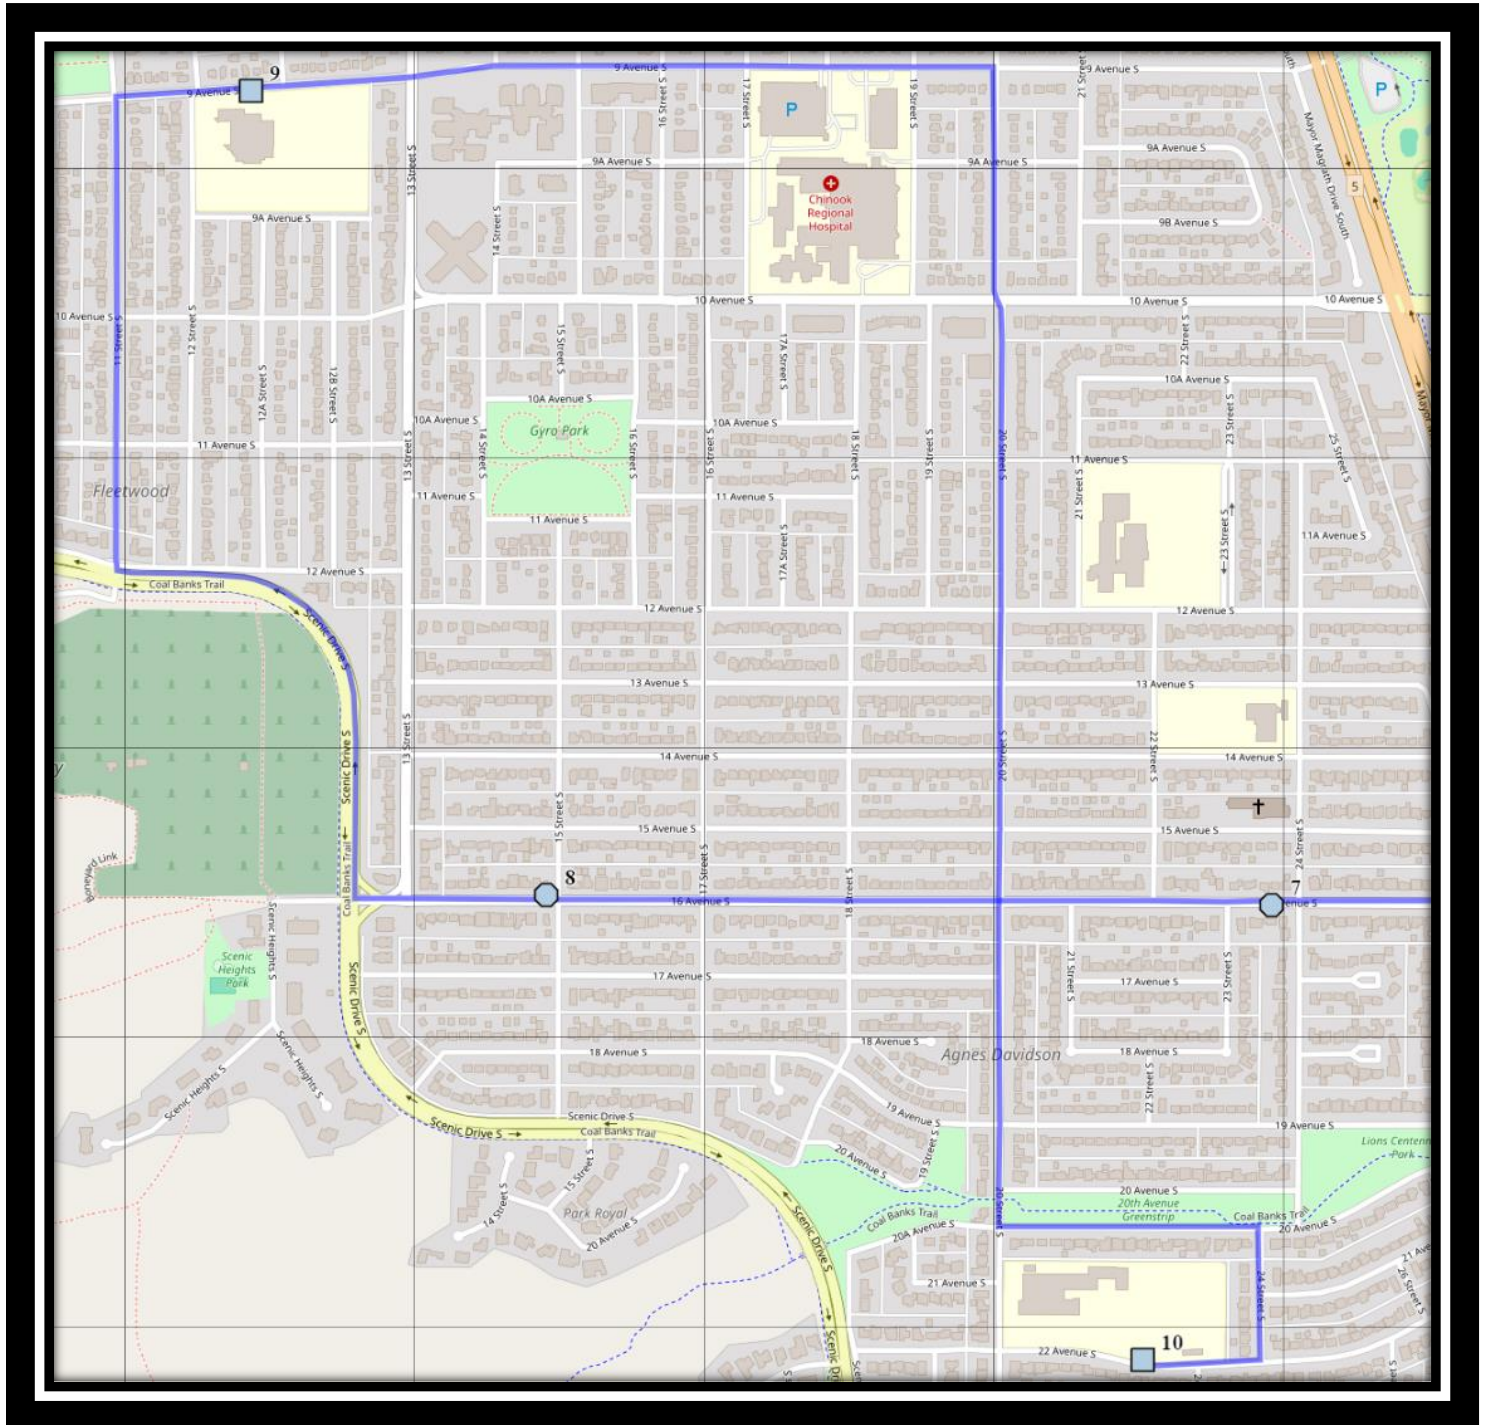

# Davidson/Bawden S3

REVISED: October 31 ,2024

EFFECTIVE: November 1, 2024

**AM ROUTE - PM Route last 2 stops are first watch map and driver directions**

**Ecole Agnes Davidson – 2103 20 Street South – (403) 328-5153**

# Davidson/Bawden S3

REVISED: October 31, 2024

EFFECTIVE: November 1, 2024

**Ecole Agnes Davidson – 2103 20 Street South – (403) 328-5153**

**Fleetwood Bawden – 1222 9 Ave. South – (403) 327-5818**

Please arrive 10 minutes before scheduled pick up and drop off times. Times shown may vary due to weather & traffic conditions.