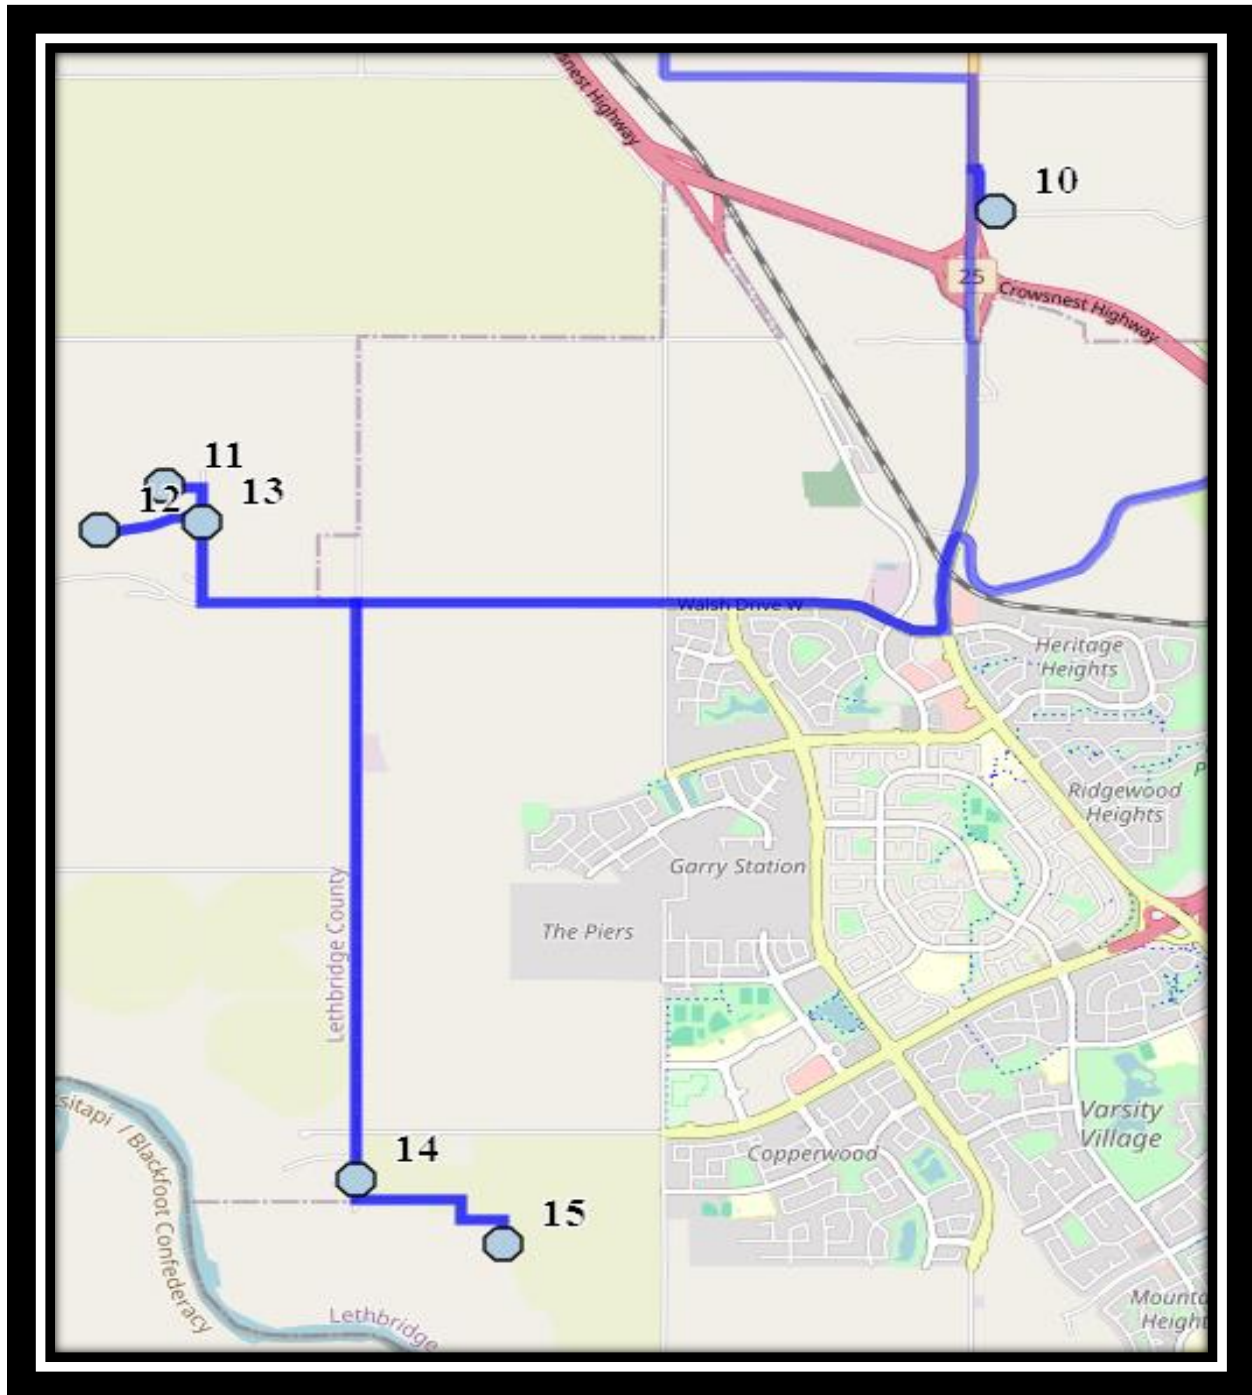

CFM Coalhurst

REVISED: September.30,2024

EFFECTIVE: October.3,2024

PM route - Alternate stop order.

Catholic Central High East – 405 18 Street South – (403) 327-4596

St. Francis Middle School – 333 18 Street South – (403) 327-3402

Ecole St. Mary's – 422 20 Street South – (403) 327-3098

Please arrive 10 minutes before scheduled pick up and drop off times. Times shown may vary due to weather & traffic conditions.

Bus routes and maps are subject to change. For the most up-to-date version, visit www.southland.ca/lethbridge.