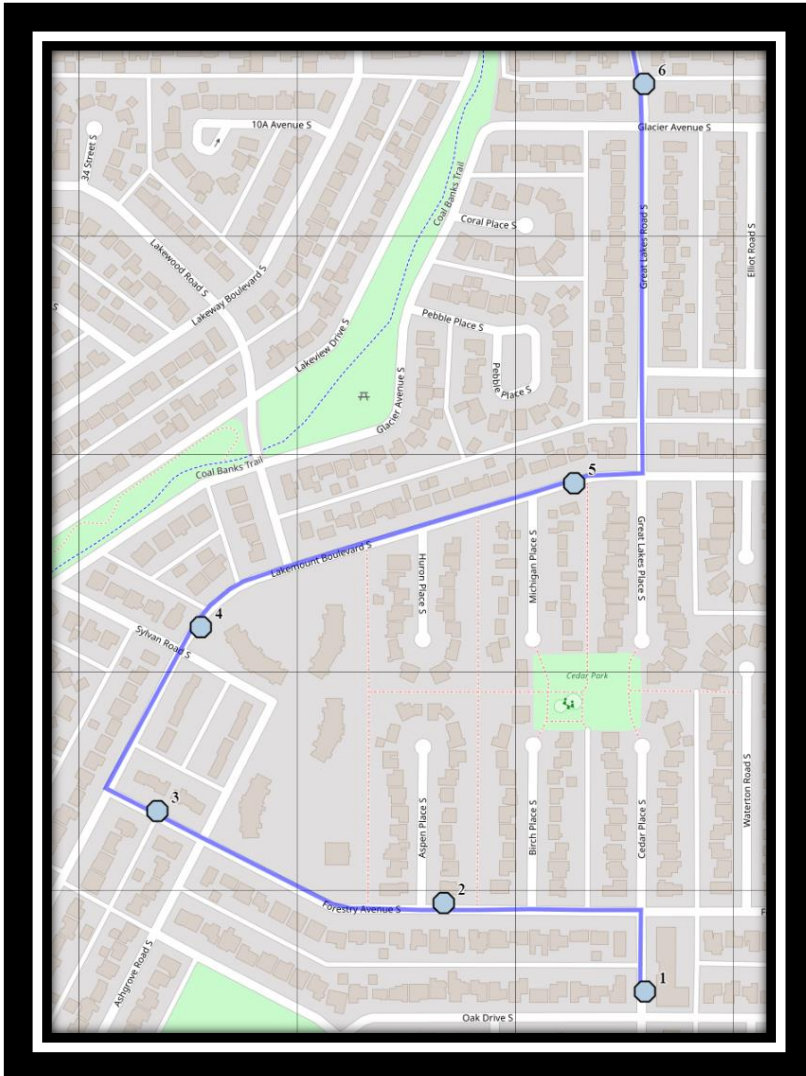

LCI S4

REVISED: October 25, 2024

EFFECTIVE: October 28, 2024

Lethbridge Collegiate Institute – 1701 5 Ave South – (403) 328-9606

Please arrive 10 minutes before scheduled pick up and drop off times. Times shown may vary due to weather & traffic conditions.

Bus routes and maps are subject to change. For the most up-to-date version, visit www.southland.ca/lethbridge.